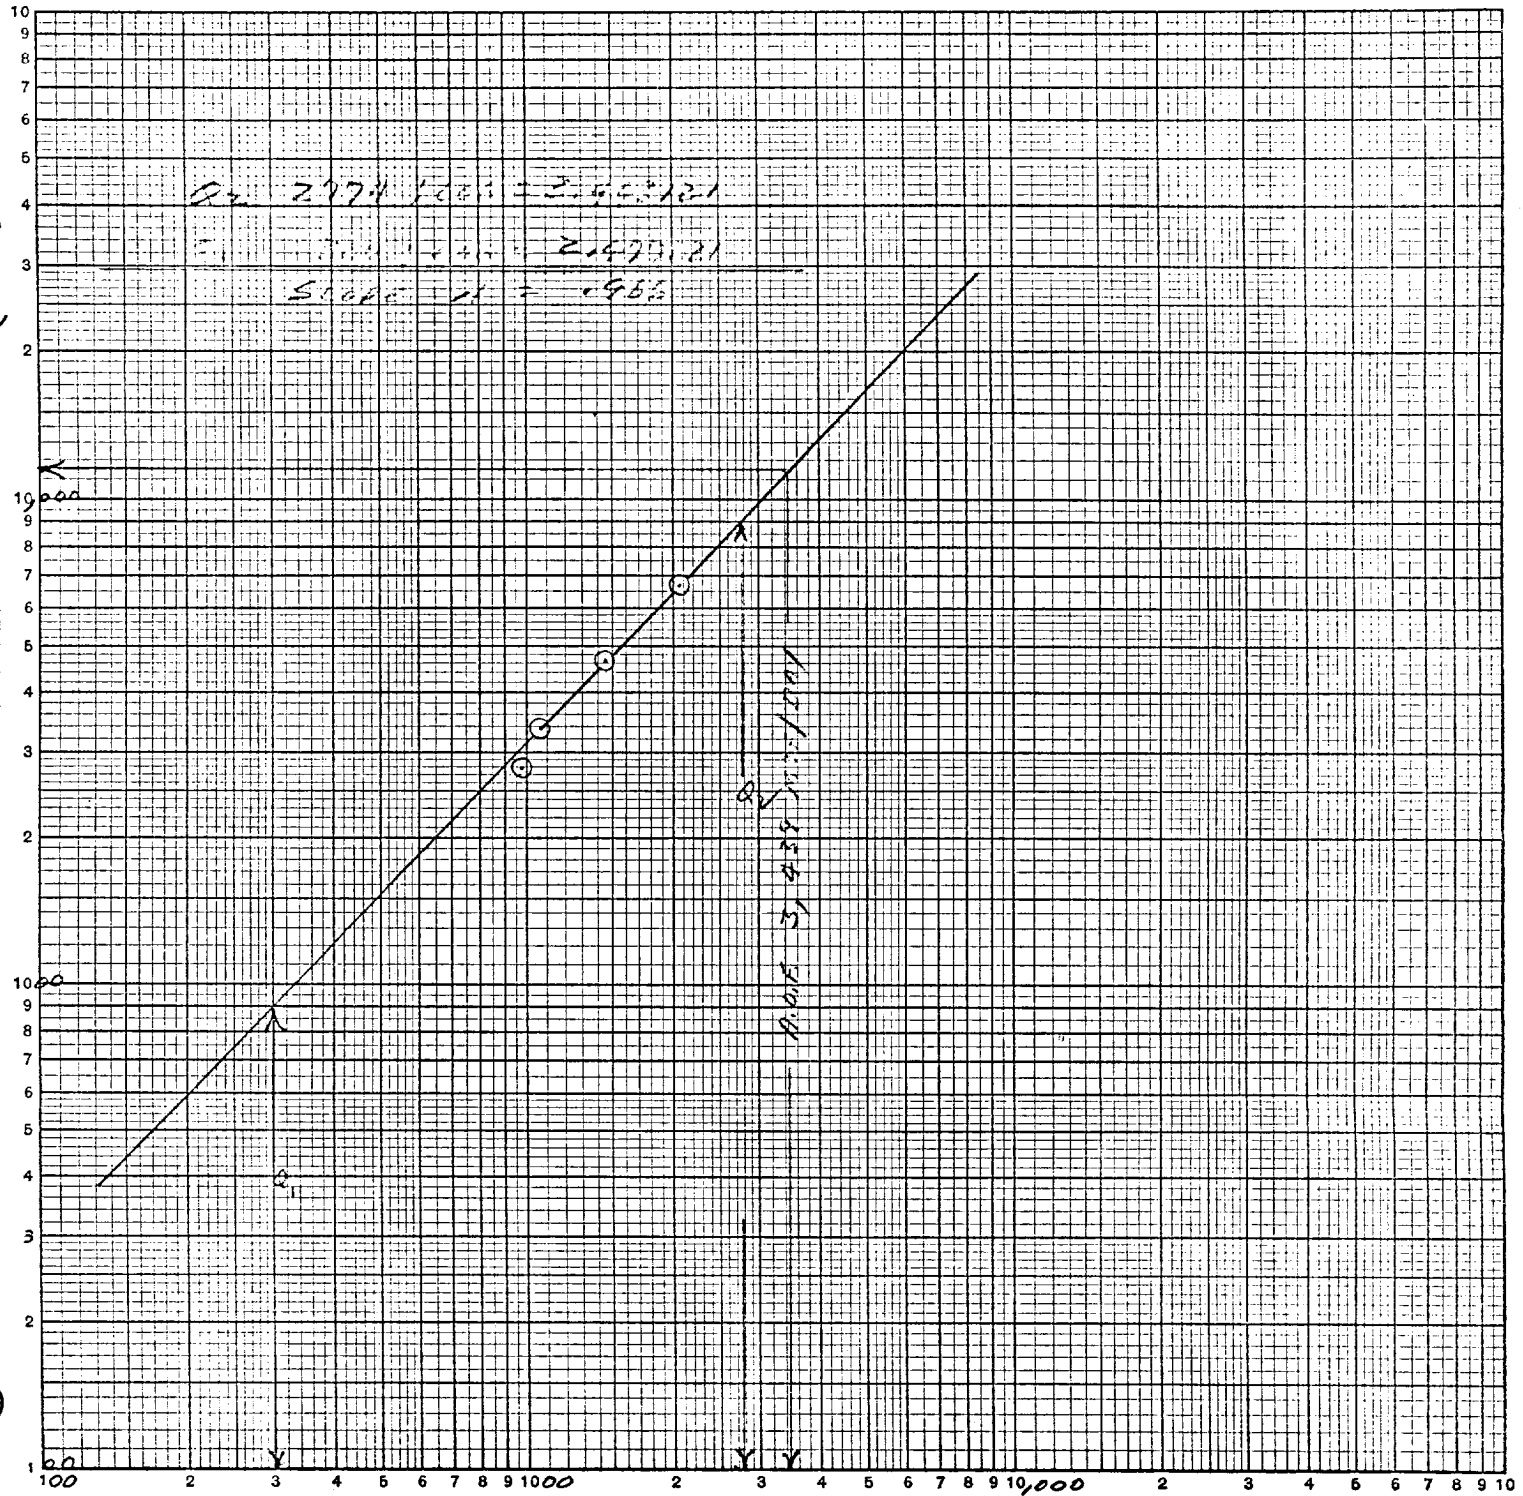

PENROC OIL CORP. TOH

WRIGHT FEDERAL #1

0-6-20-28

EPBY COUNTY, NEW MEXICO

8-26-75

pc² - Pw² (THOUS.)

46 7400
LOGARITHMIC
3 X 3 CYCLES
MADE IN U.S.A.
KEUFFEL & ESSER CO.

Q - MCF/DAY