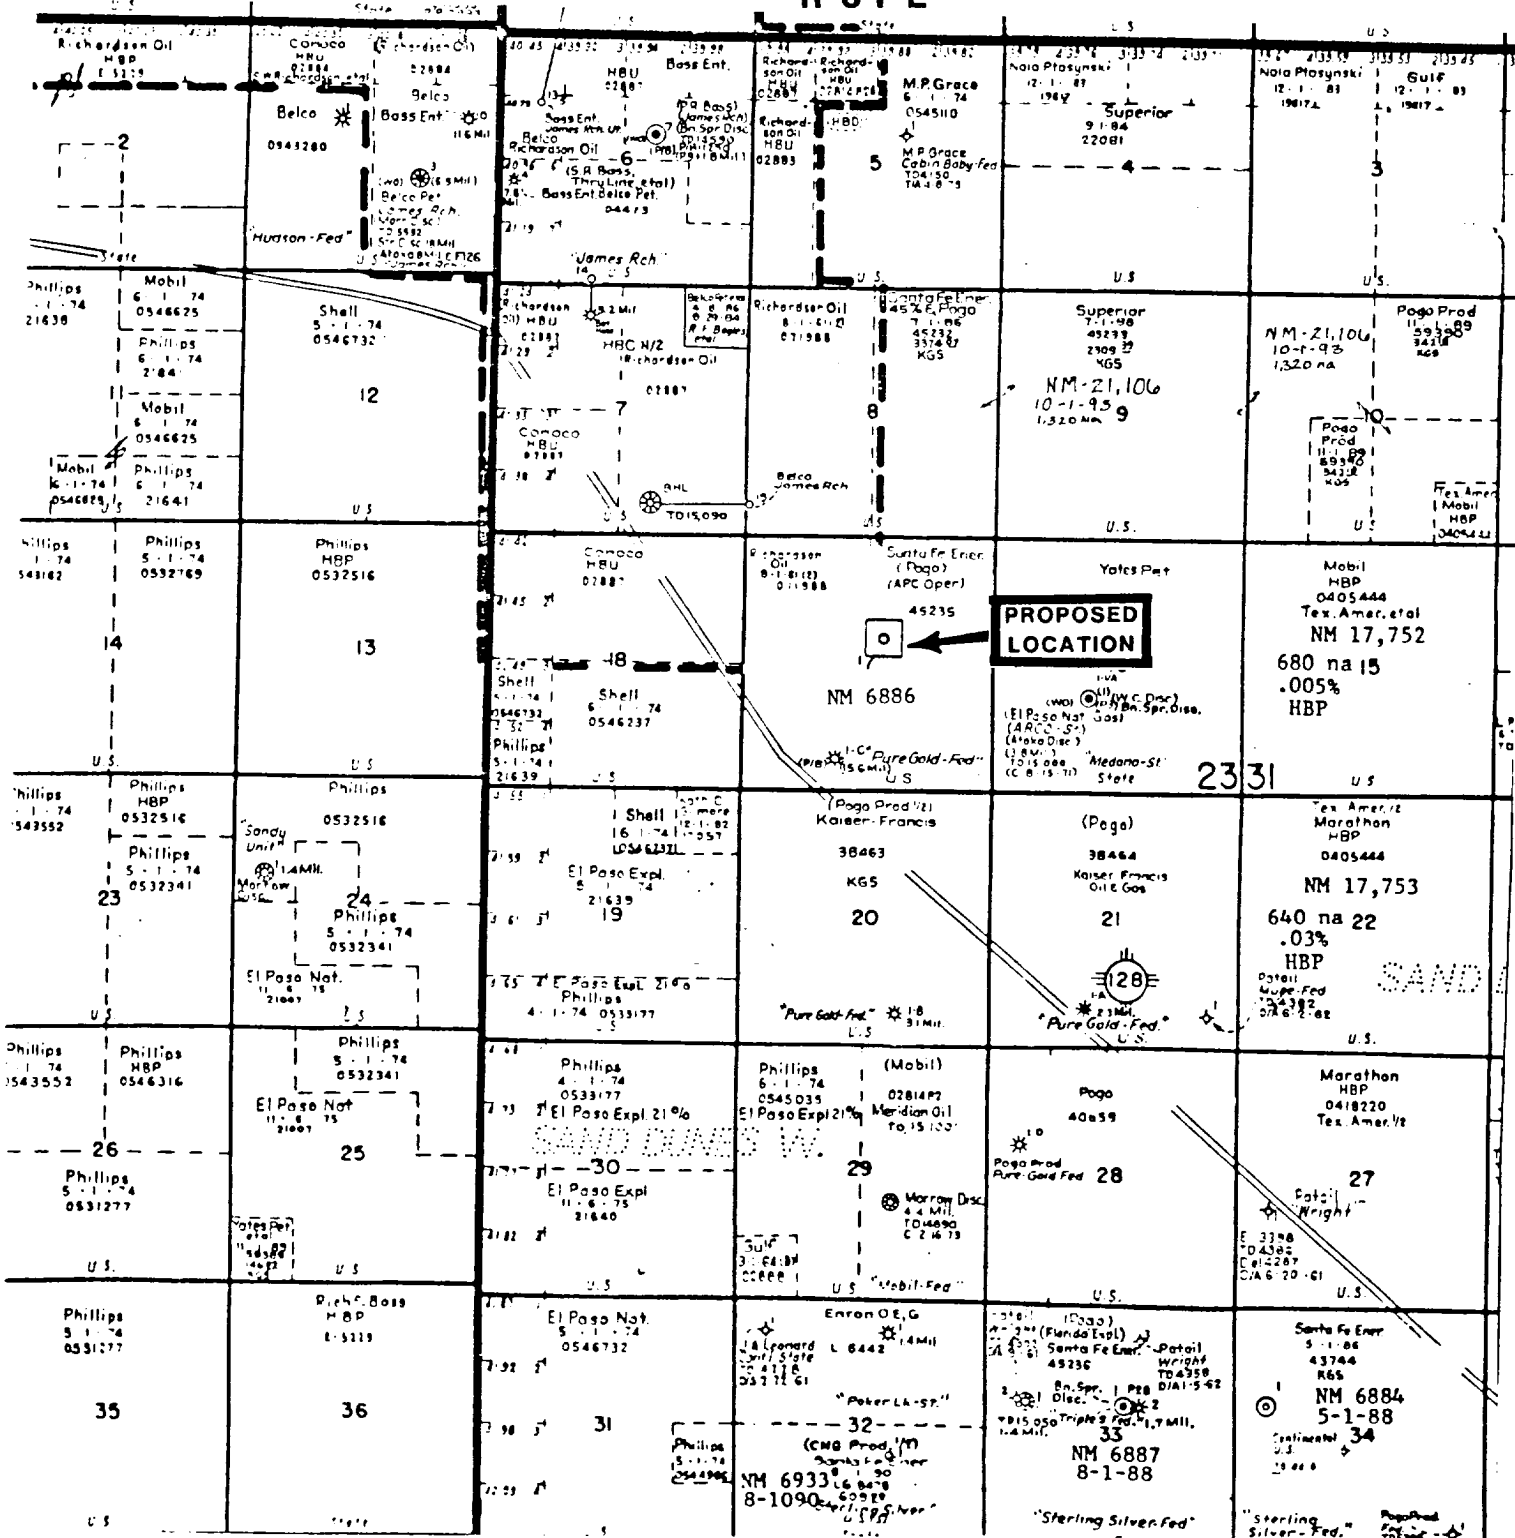

R 31 E

T
23
S

EXHIBIT F

SANTA FE ENERGY OPERATING PARTNERS, LP.
 PURE GOLD "C" FEDERAL No. 1
 SECTION 17, T 23 S, R 31 E 1980 FNL, 2310 FEL
 EDDY CO., NEW MEXICO