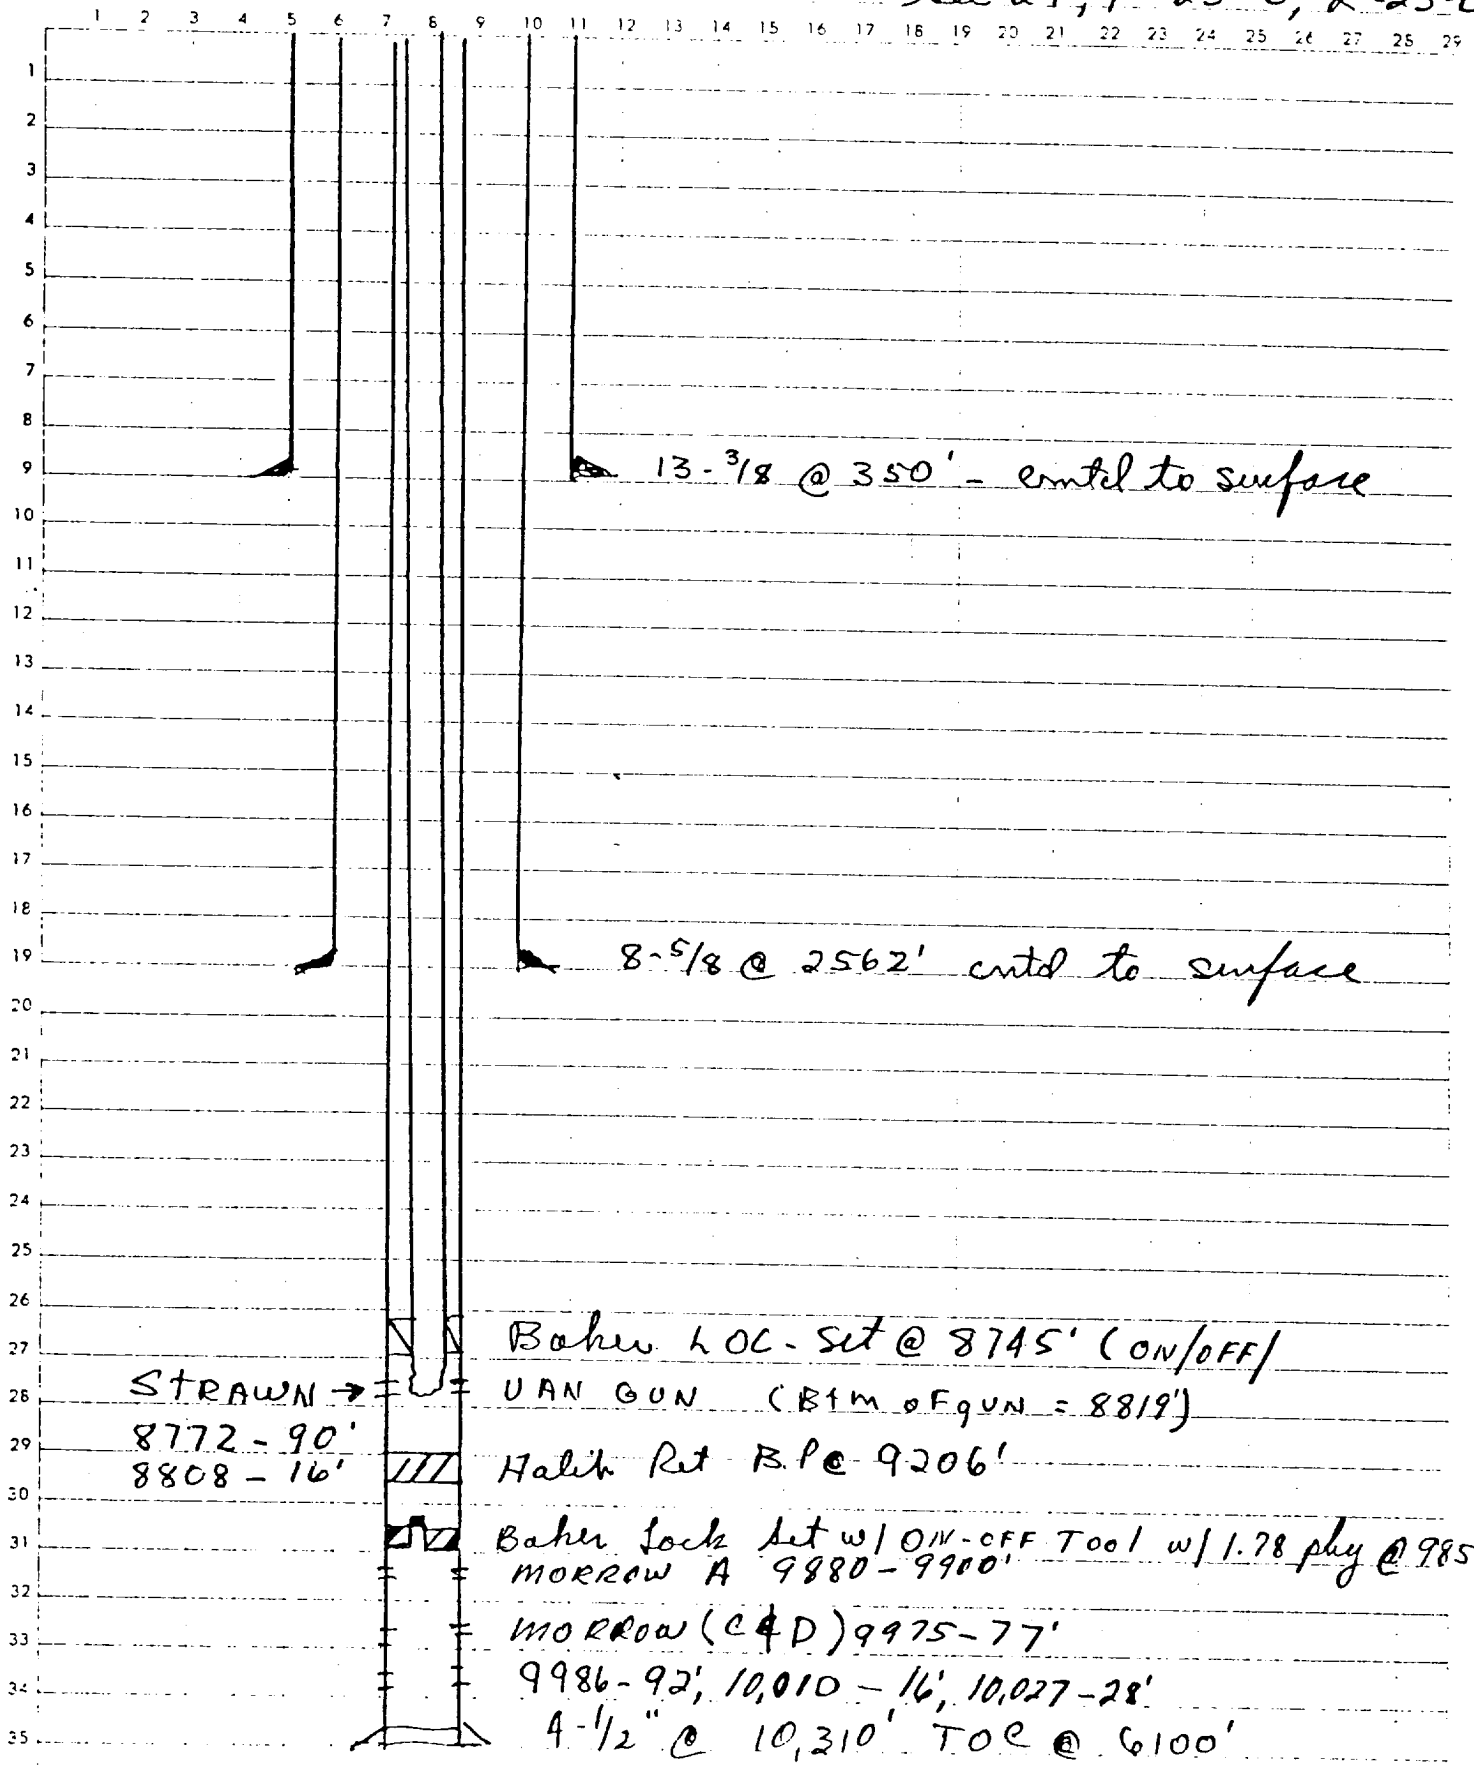

Desert Rose Federal No. 1

LSE NM: 37843

See 27, T-23-S, R-23-E

13-³/₈ @ 350' - contd to surface

8-⁵/₈ @ 2562' contd to surface

STRAWN →
8772-90'
8808-16'

Baher LOC - set @ 8745' (ON/OFF)
VAN GUN (Btm of GUN = 8819')

Halik Ret B.P @ 9206'

Baher Lock set w/ ON-OFF Tool w/ 1.78 phy @ 9850'
MORROW A 9880-9900'

MORROW (C&D) 9975-77'

9986-92', 10,010-16', 10,027-28'

4-¹/₂" @ 10,310' TOC @ 6100'