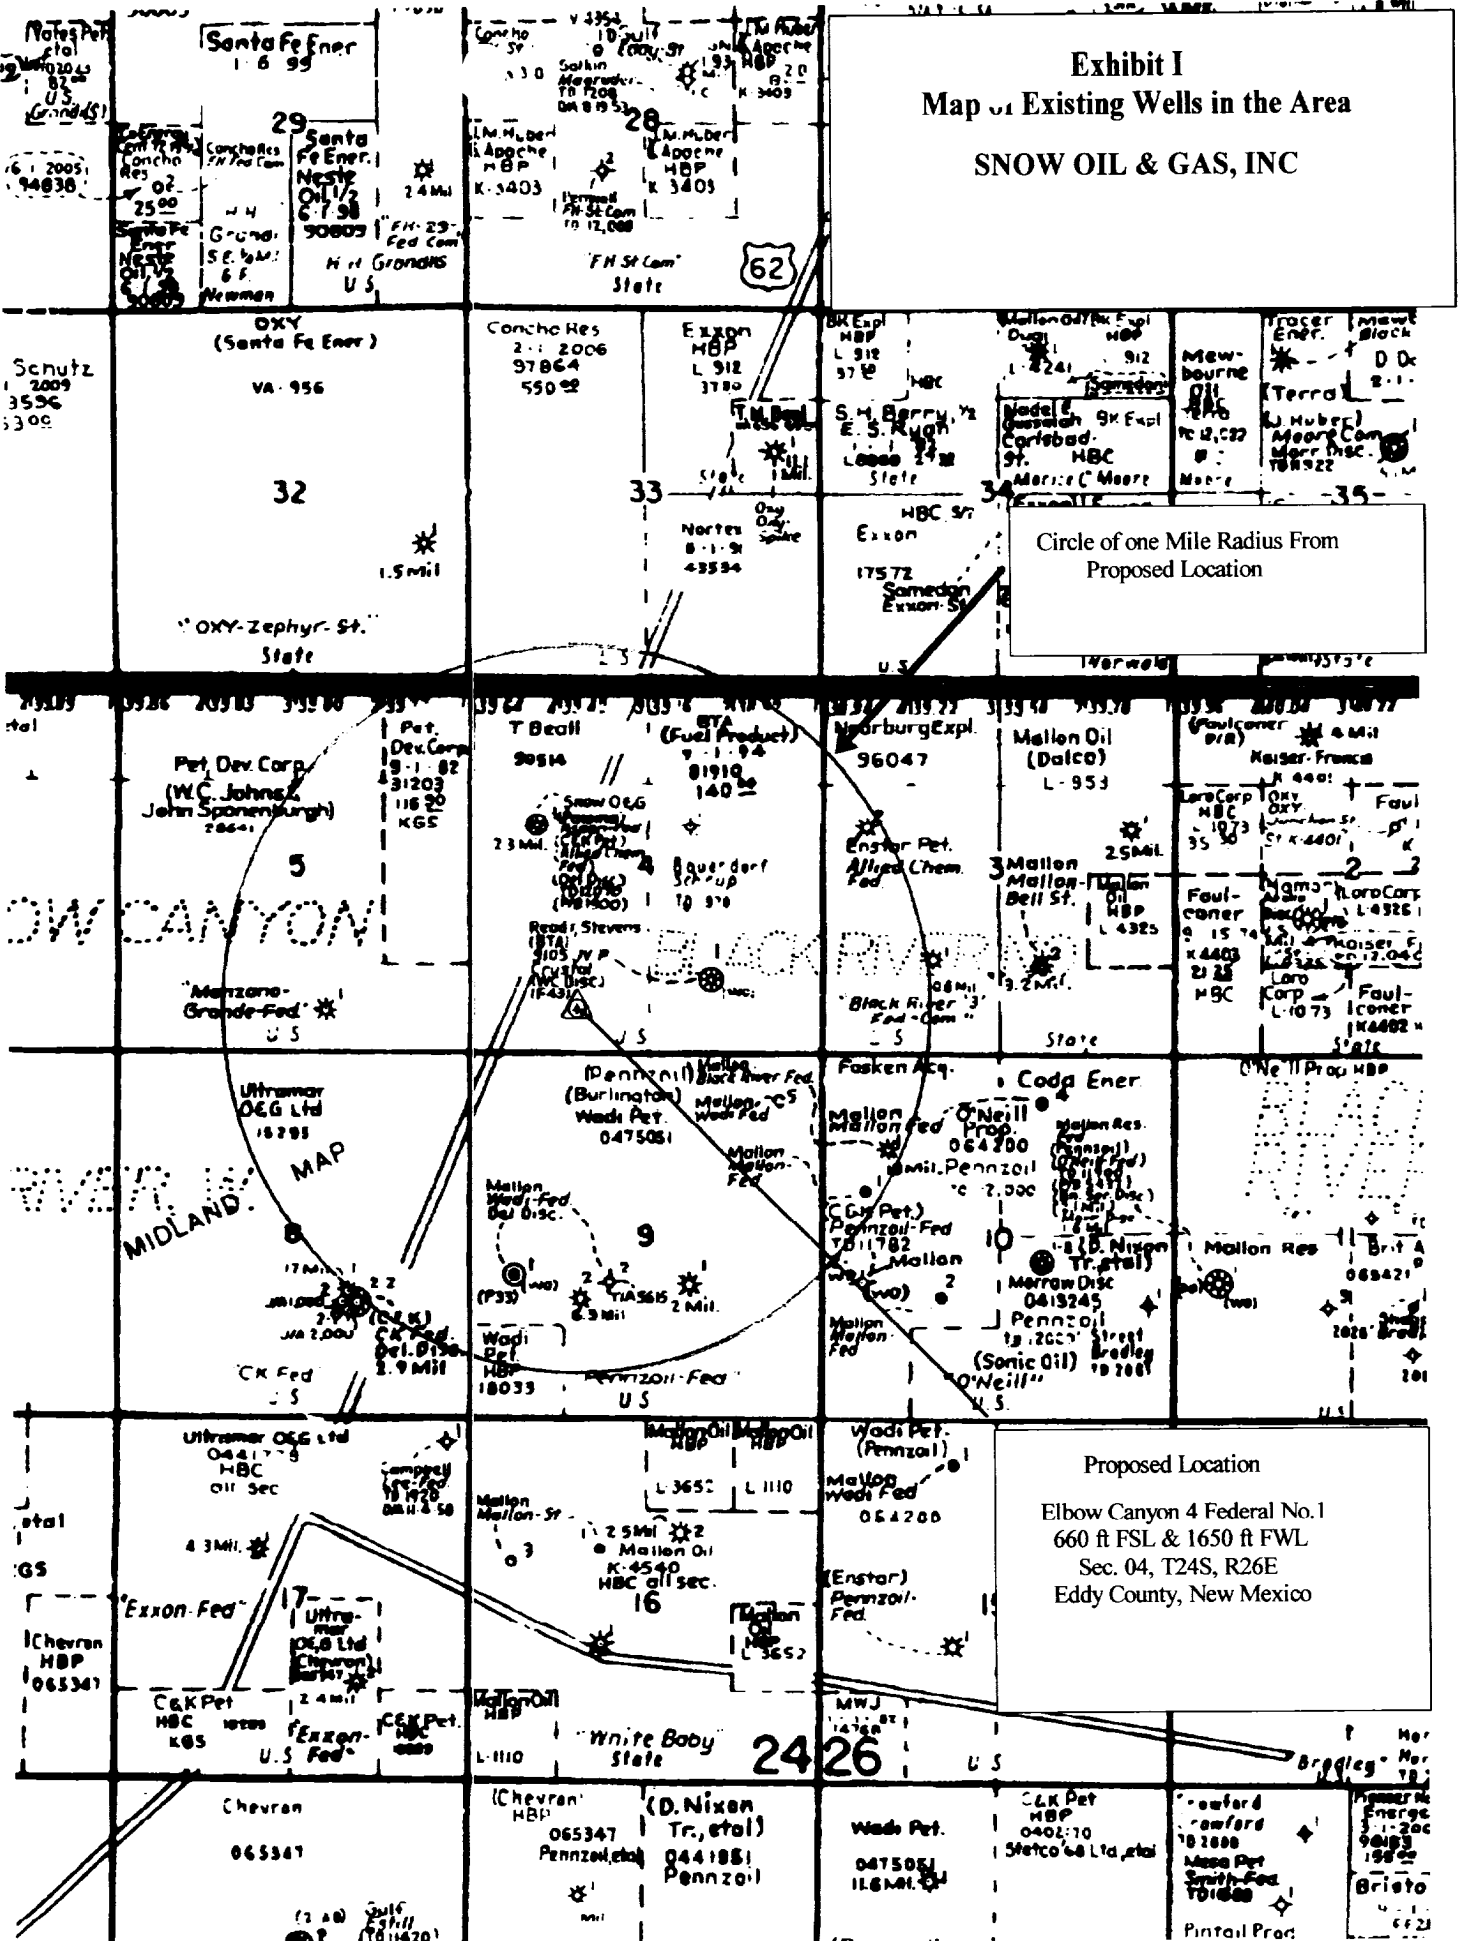

**Exhibit I**  
**Map of Existing Wells in the Area**  
**SNOW OIL & GAS, INC**

Circle of one Mile Radius From  
Proposed Location

Proposed Location  
 Elbow Canyon 4 Federal No.1  
 660 ft FSL & 1650 ft FWL  
 Sec. 04, T24S, R26E  
 Eddy County, New Mexico