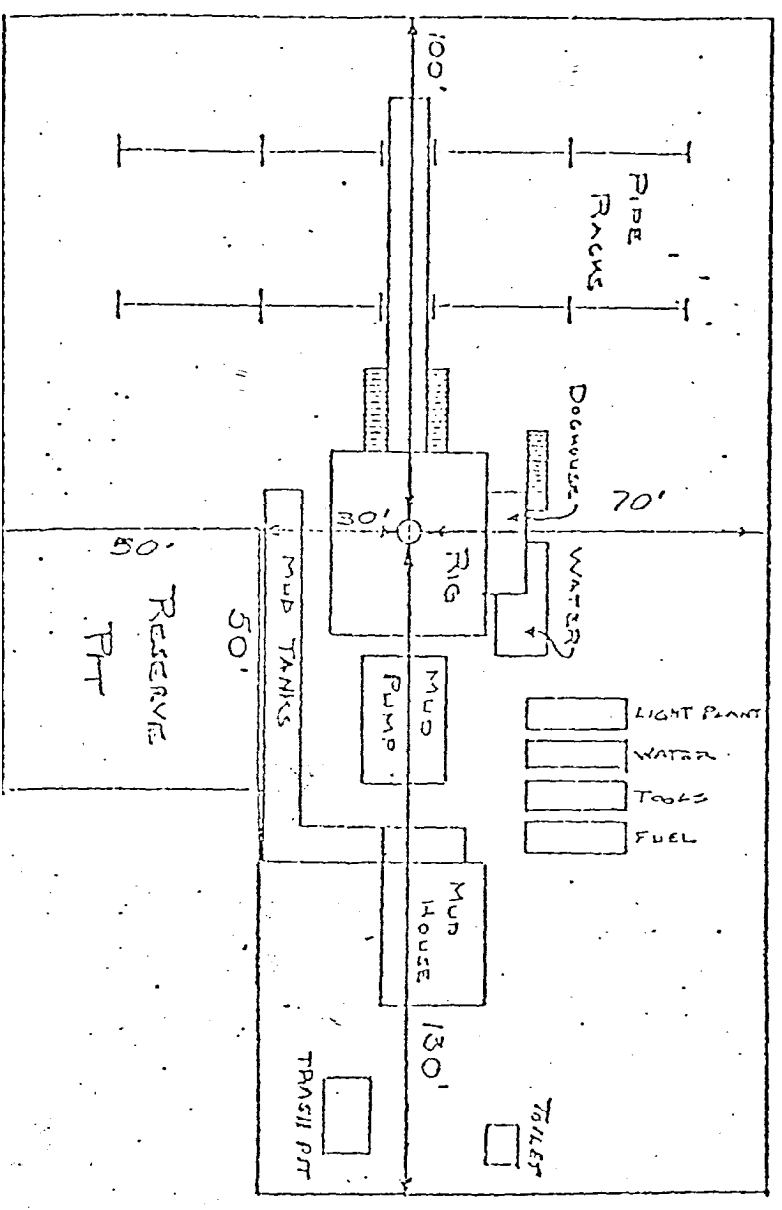

NORTHWEST EXPLORATION COMPANY
 LOCATION LAYOUT Natani #1

DATE:

SCALE: 1cm = 20'