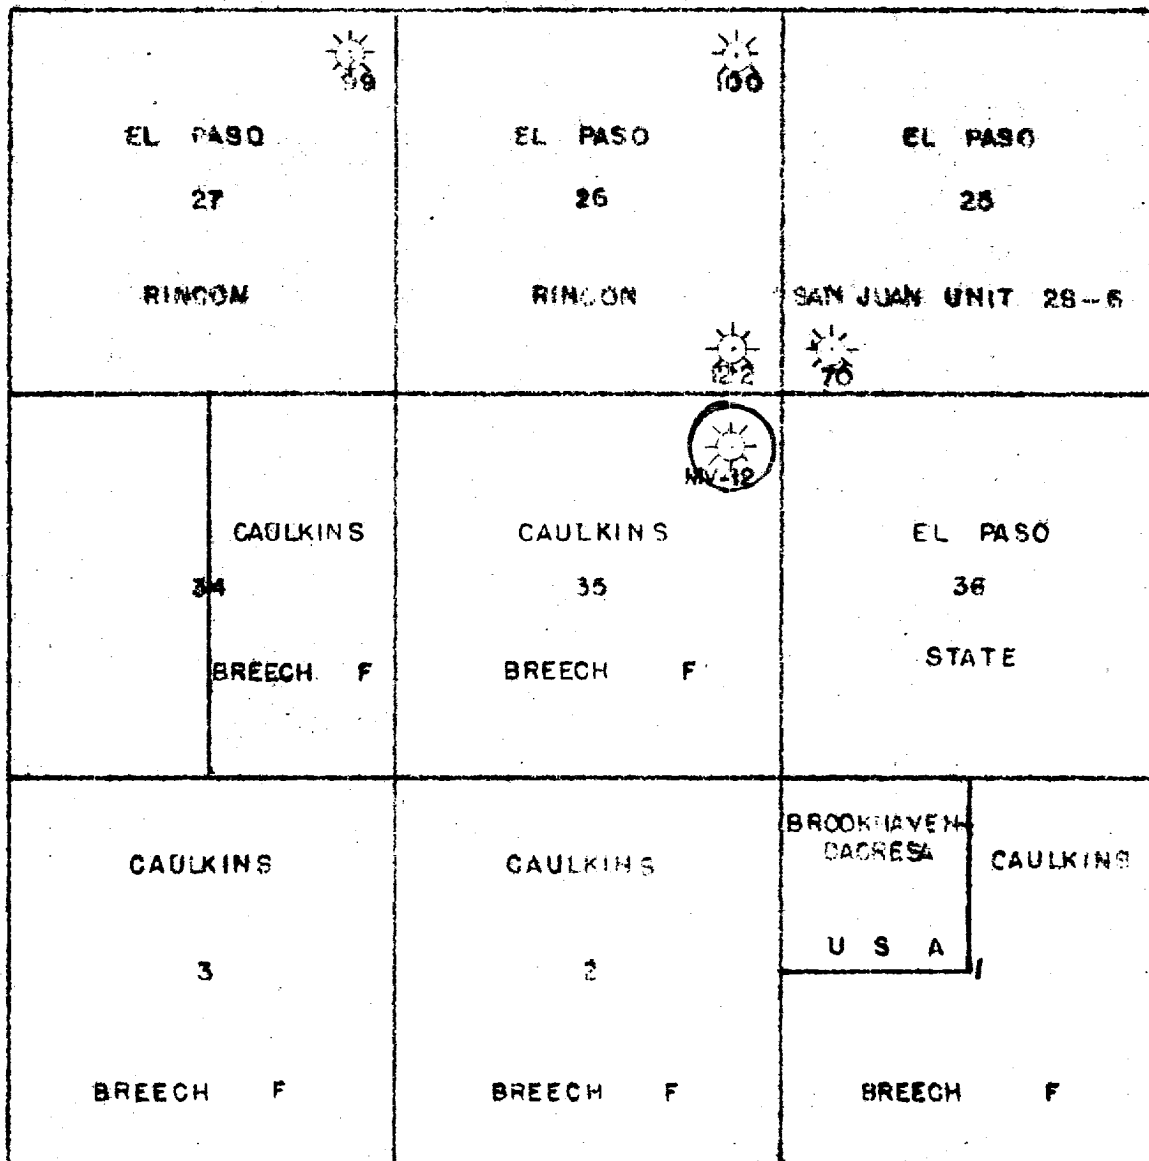

6 W

27 N

26 N

AREA SURROUNDING CAULKINS OIL COMPANY BREECH "F" WELL MV-12, DUAL PG-MV PRODUCER

All wells shown above are dual MV-PC completions except Rincon Unit #122

ADDRESSES:

Brookhaven Oil Company, Box 396, Scottsdale, Arizona