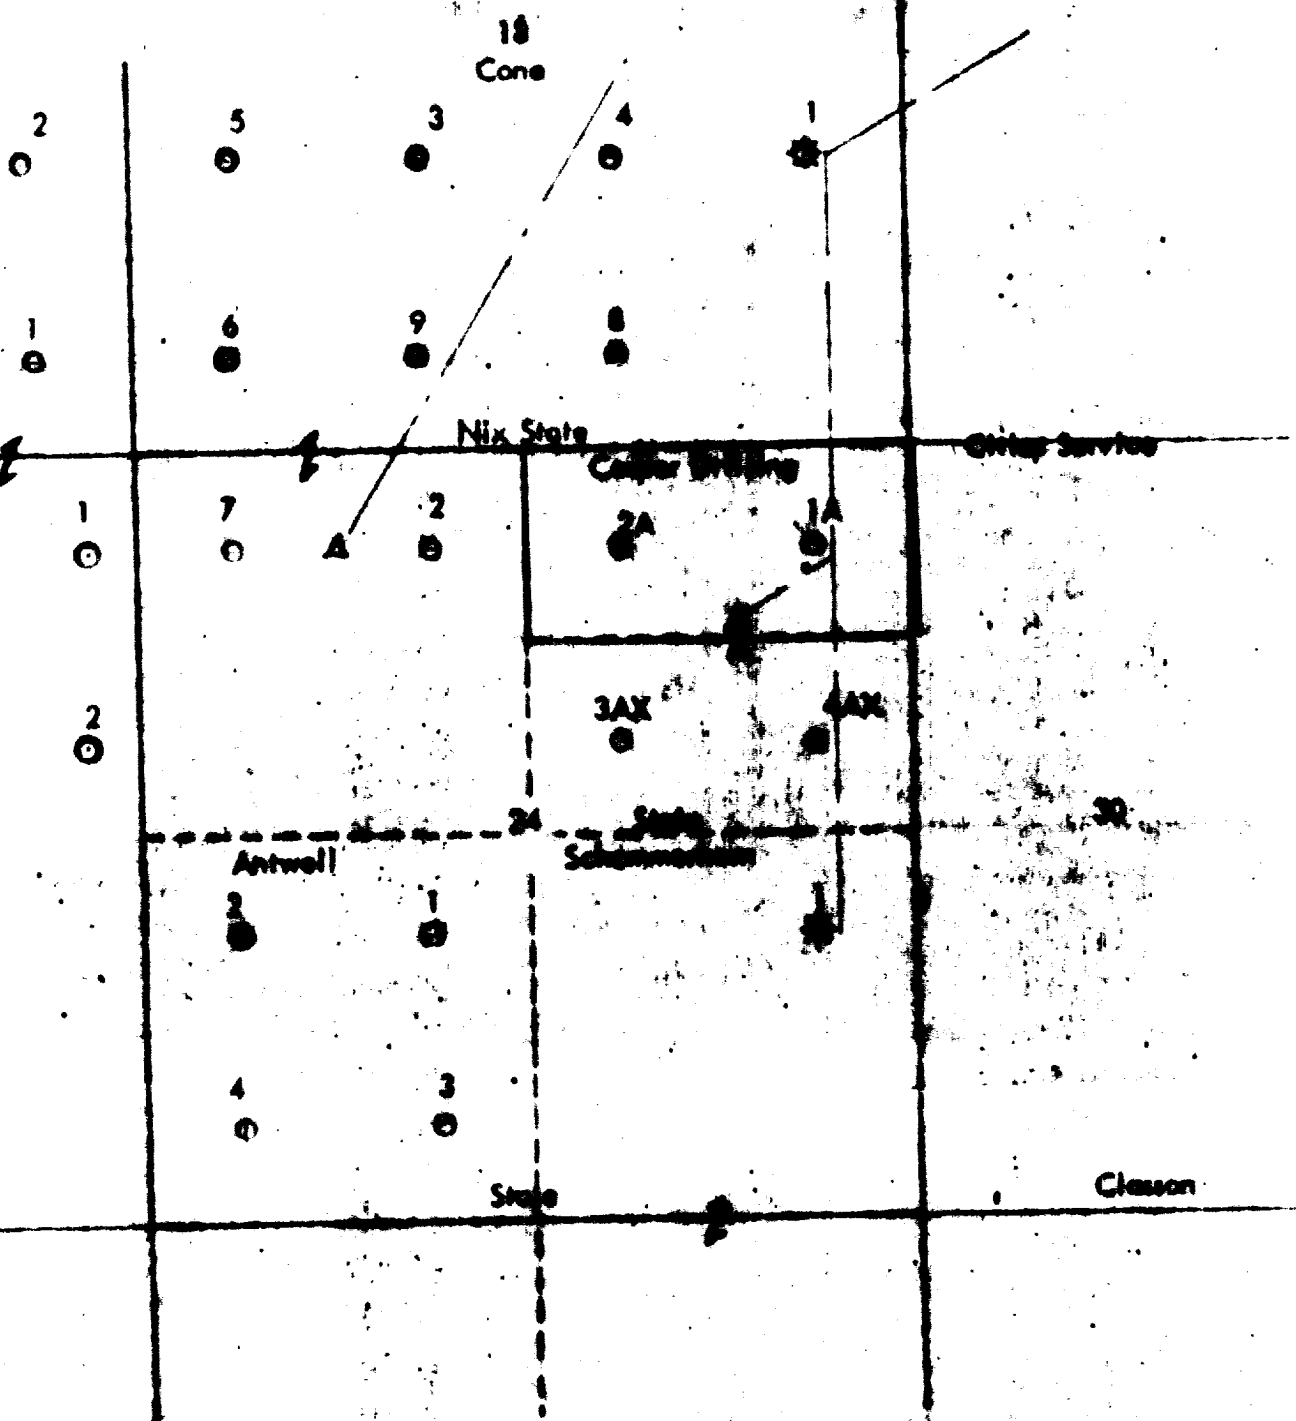

CARPER DRILLING COMPANY, INC.

STATE A AND B LEASE

R 35 E

R 36 E

British American
New Mexico

T
22
S

British
American

23

Hall St. D

○ Producing oil well
★ Gas well

High pressure gas

Low pressure gas

△

Tank Battery

Scale 1" = 1 mile