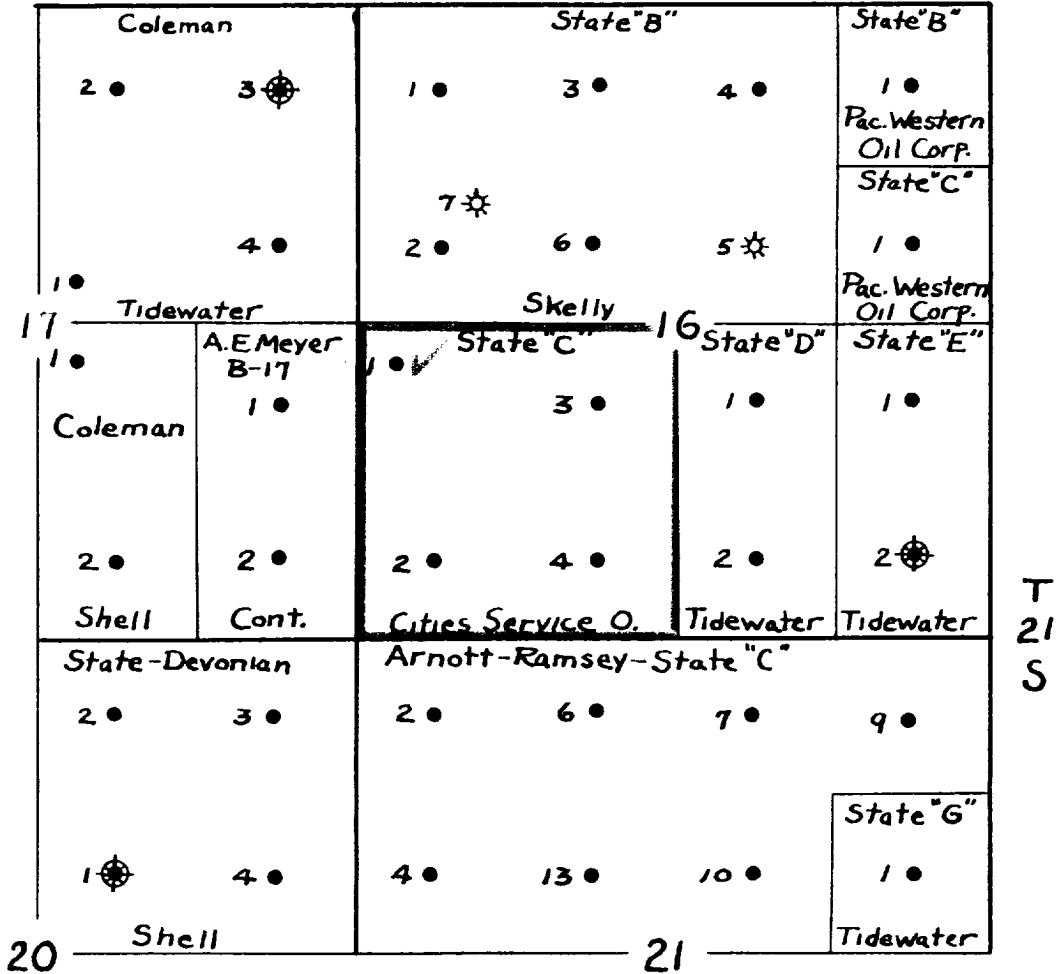

PLAT SHOWING LOCATION  
OF ASSIGNED ACREAGE

R36 E

- Oil Well - Eunice Oil Pool
- ✨ Gas Well - Eumont Gas Pool
- ⊕ Dual Completion - Eunice Oil Pool & Eumont Gas Pool

Note - Skelly State "B" No. 5, gas well, is now designated as Skelly Mexico "V" No. 1.