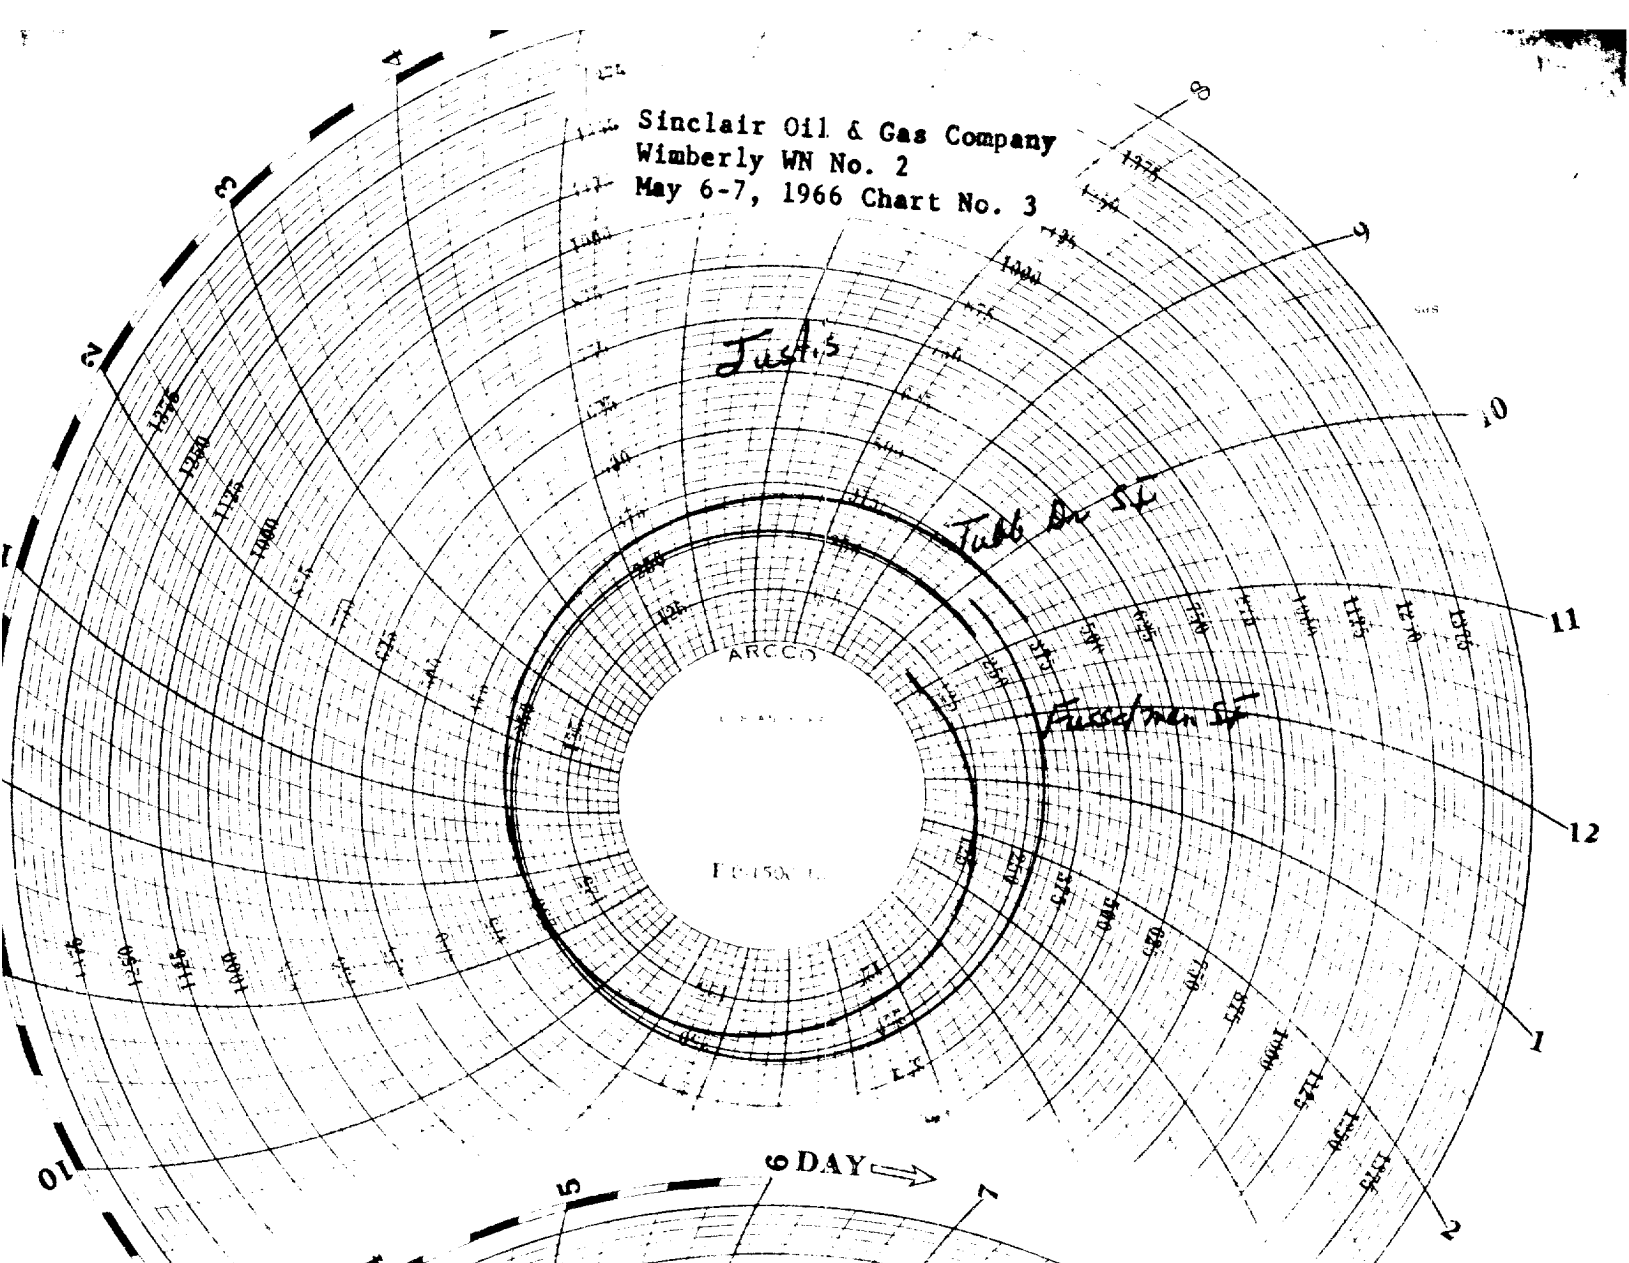

Sinclair Oil & Gas Company
Wimberly WN No. 2
May 6-7, 1966 Chart No. 3

6 DAY →

Sinclair Oil & Gas Company
Wimberly WN No. 2
May 7-8, 1966 Chart No. 4