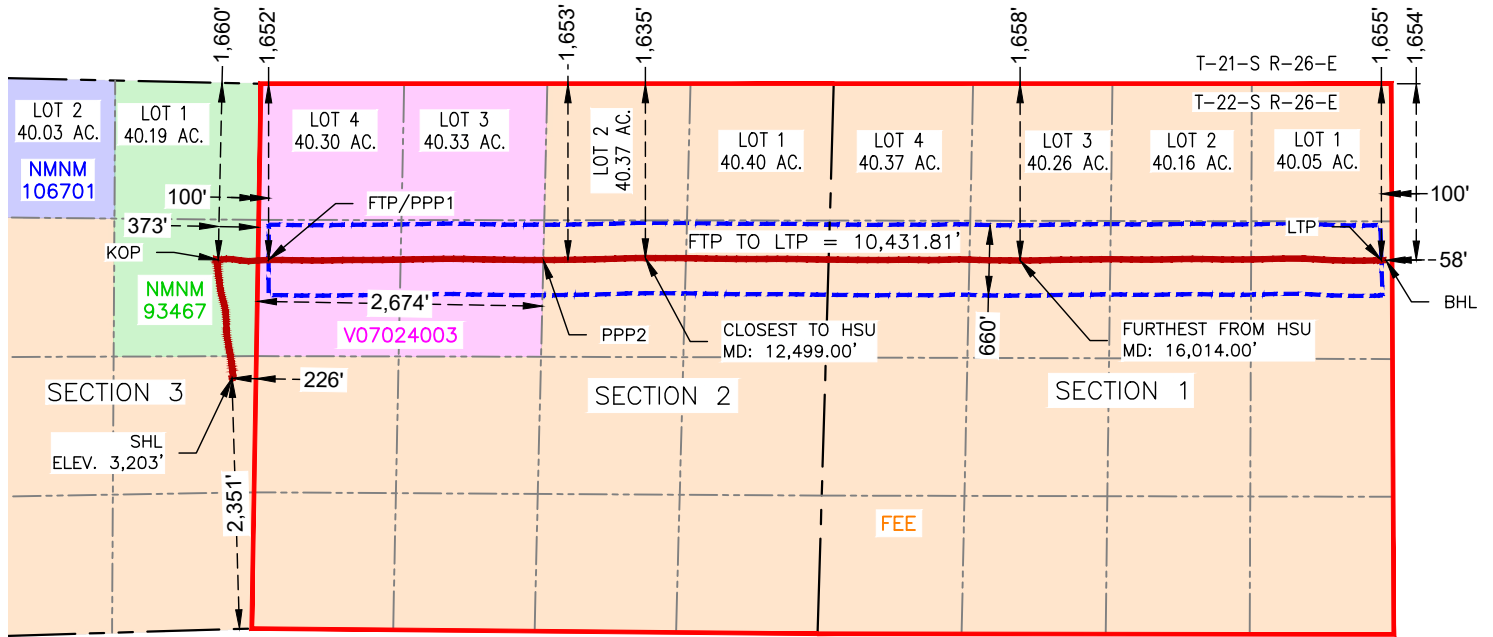

ACREAGE DEDICATION PLATS

This grid represents a standard section. You may superimpose a non-standard section, or larger area, over this grid. Operators must outline the dedicated acreage in a red box, clearly show the well surface location and bottom hole location, if it is directionally drilled, with the dimensions from the section lines in the cardinal directions. If this is a horizontal wellbore show on this plat the location of the First Take Point and Last Take Point, and the point within the Completed interval (other than the First Take Point or Last Take Point) that is closest to any outer boundary of the tract.

Surveyors shall use the latest United States government survey or dependent resurvey. Well locations will be in reference to the New Mexico Principal Meridian. If the land is not surveyed, contact the OCD Engineering Bureau. Independent subdivision surveys will not be acceptable.

WATER BUFFALO STATE COM 212H

SURFACE HOLE LOCATION
2,351' FSL & 226' FEL
ELEV. = 3,203'

NAD 83 X = 560,013.82'
NAD 83 Y = 516,924.89'
NAD 83 LAT = 32.421079°
NAD 83 LONG = -104.272807°
NAD 27 X = 518,832.86'
NAD 27 Y = 516,865.25'
NAD 27 LAT = 32.420961°
NAD 27 LONG = -104.272301°

PENETRATION POINT 2
1,653' FNL & 2,674' FWL
MD = 11,541.17'

NAD 83 X = 562,932.43'
NAD 83 Y = 518,033.36'
NAD 83 LAT = 32.424121°
NAD 83 LONG = -104.263346°
NAD 27 X = 521,751.42'
NAD 27 Y = 517,973.63'
NAD 27 LAT = 32.424003°
NAD 27 LONG = -104.262840°

KICK-OFF POINT
1,660' FNL & 373' FEL
MD = 8,225.00'

NAD 83 X = 559,885.10'
NAD 83 Y = 518,034.40'
NAD 83 LAT = 32.424129°
NAD 83 LONG = -104.273222°
NAD 27 X = 518,704.17'
NAD 27 Y = 517,974.73'
NAD 27 LAT = 32.424011°
NAD 27 LONG = -104.272716°

LAST TAKE POINT
1,655' FNL & 100' FEL
MD = 19,402.73'

NAD 83 X = 570,788.31'
NAD 83 Y = 518,030.45'
NAD 83 LAT = 32.424096°
NAD 83 LONG = -104.237885°
NAD 27 X = 529,607.18'
NAD 27 Y = 517,970.60'
NAD 27 LAT = 32.423978°
NAD 27 LONG = -104.237381°

FIRST TAKE POINT & PENETRATION POINT 1
1,652' FNL & 100' FWL
MD = 8,963.86'

NAD 83 X = 560,358.25'
NAD 83 Y = 518,034.01'
NAD 83 LAT = 32.424127°
NAD 83 LONG = -104.271688°
NAD 27 X = 519,177.30'
NAD 27 Y = 517,974.33'
NAD 27 LAT = 32.424010°
NAD 27 LONG = -104.271182°

BOTTOM HOLE LOCATION
1,654' FNL & 58' FEL
MD = 19,445.00'

NAD 83 X = 570,830.54'
NAD 83 Y = 518,031.68'
NAD 83 LAT = 32.424099°
NAD 83 LONG = -104.237748°
NAD 27 X = 529,649.41'
NAD 27 Y = 517,971.83'
NAD 27 LAT = 32.423981°
NAD 27 LONG = -104.237244°