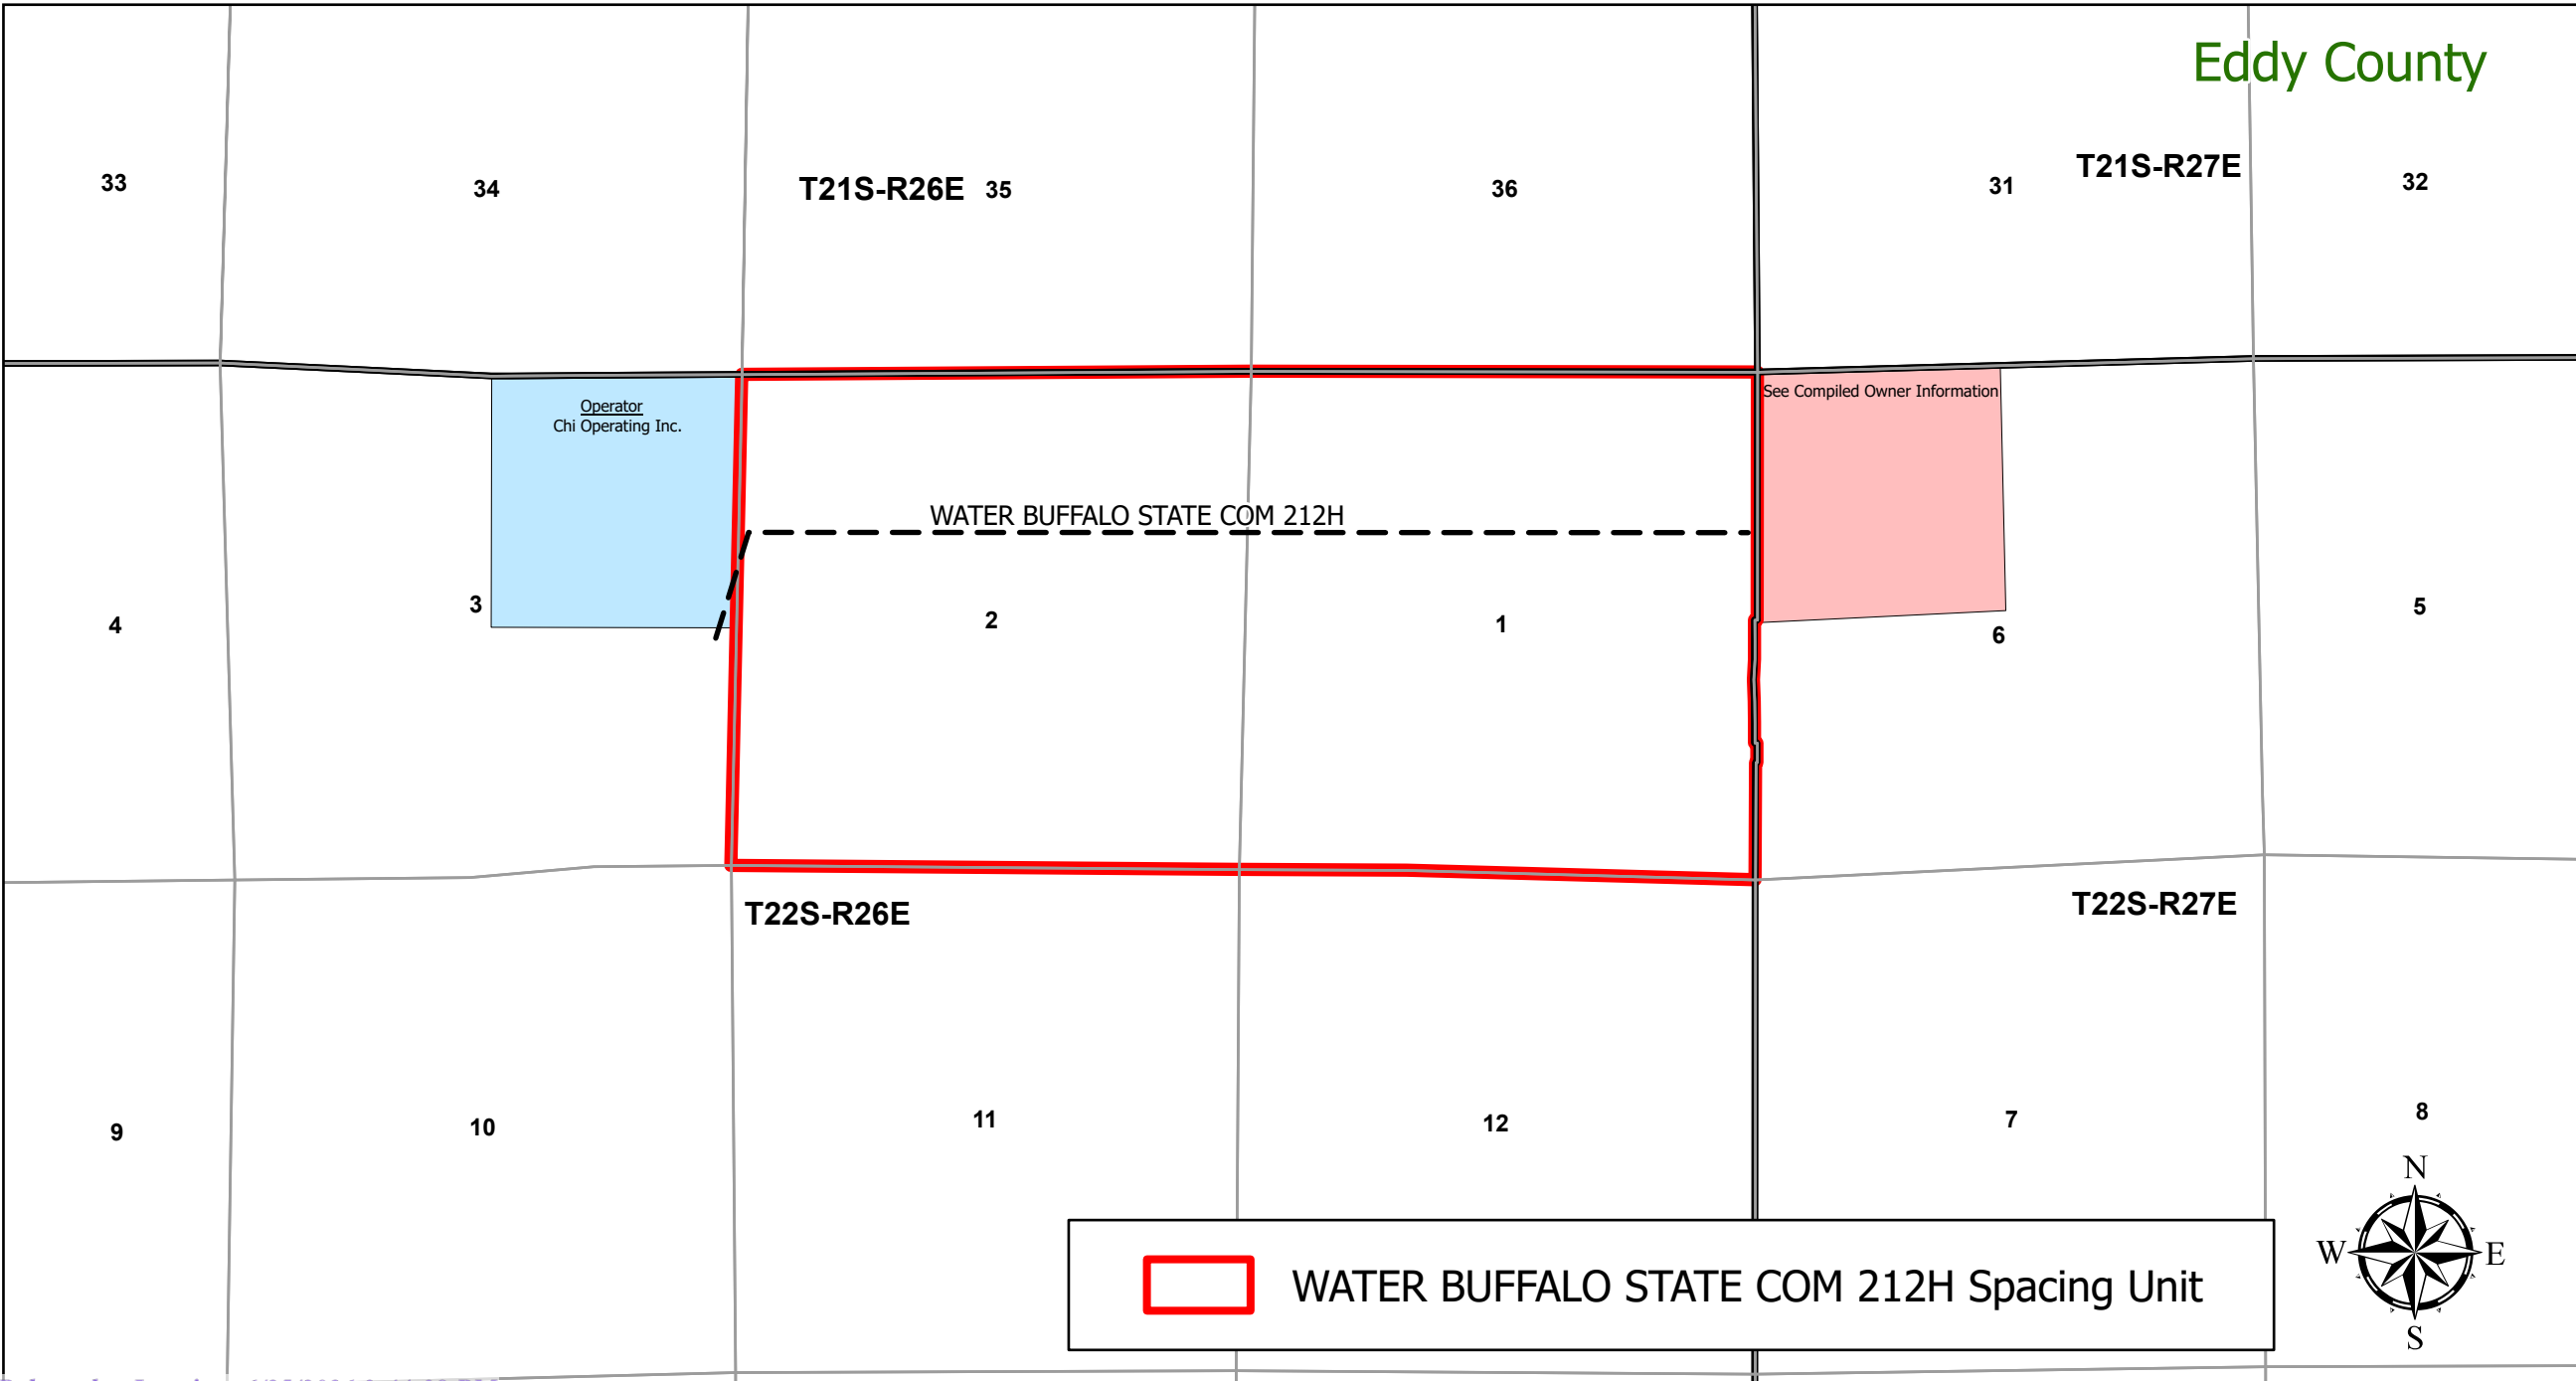

Affected Parties Map - WATER BUFFALO STATE COM 212H

EXHIBIT C

Eddy County