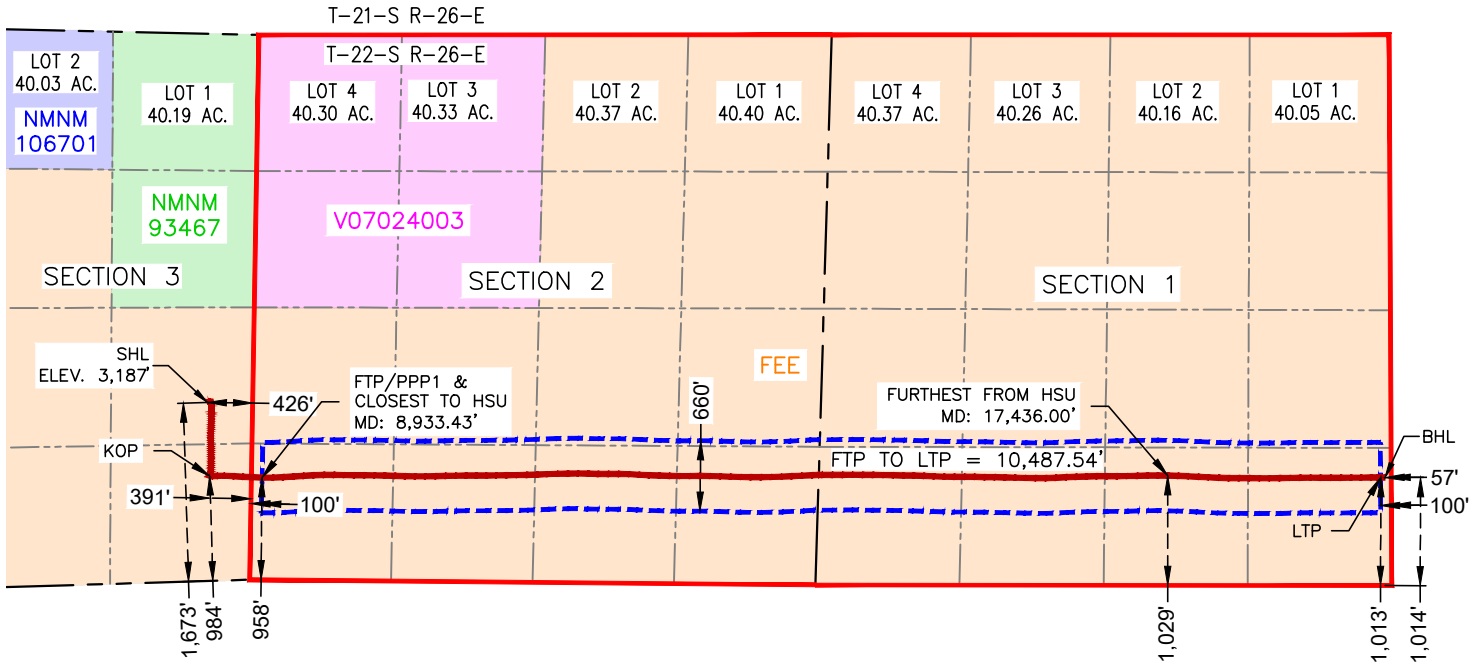

ACREAGE DEDICATION PLATS

This grid represents a standard section. You may superimpose a non-standard section, or larger area, over this grid. Operators must outline the dedicated acreage in a red box, clearly show the well surface location and bottom hole location, if it is directionally drilled, with the dimensions from the section lines in the cardinal directions. If this is a horizontal wellbore show on this plat the location of the First Take Point and Last Take Point, and the point within the Completed interval (other than the First Take Point or Last Take Point) that is closest to any outer boundary of the tract.

Surveyors shall use the latest United States government survey or dependent resurvey. Well locations will be in reference to the New Mexico Principal Meridian. If the land is not surveyed, contact the OCD Engineering Bureau. Independent subdivision surveys will not be acceptable.

WATER BUFFALO STATE COM 214H

SURFACE HOLE LOCATION
1,673' FSL & 426' FEL
ELEV. = 3,187'

NAD 83 X = 559,802.13'
NAD 83 Y = 516,240.65'
NAD 83 LAT = 32.419198°
NAD 83 LONG = -104.273494°
NAD 27 X = 518,621.16'
NAD 27 Y = 516,181.02'
NAD 27 LAT = 32.419081°
NAD 27 LONG = -104.272988°

KICK-OFF POINT
984' FSL & 391' FEL
MD = 8,175.00'

NAD 83 X = 559,825.42'
NAD 83 Y = 515,551.88'
NAD 83 LAT = 32.417305°
NAD 83 LONG = -104.273420°
NAD 27 X = 518,644.44'
NAD 27 Y = 515,492.28'
NAD 27 LAT = 32.417188°
NAD 27 LONG = -104.272914°

FIRST TAKE POINT & PENETRATION POINT 1
958' FSL & 100' FWL
MD = 8,933.43'

NAD 83 X = 560,315.74'
NAD 83 Y = 515,535.51'
NAD 83 LAT = 32.417259°
NAD 83 LONG = -104.271831°
NAD 27 X = 519,134.75'
NAD 27 Y = 515,475.90'
NAD 27 LAT = 32.417142°
NAD 27 LONG = -104.271325°

LAST TAKE POINT
1,013' FSL & 100' FEL
MD = 19,431.61'

NAD 83 X = 570,799.70'
NAD 83 Y = 515,536.63'
NAD 83 LAT = 32.417241°
NAD 83 LONG = -104.237855°
NAD 27 X = 529,618.52'
NAD 27 Y = 515,476.85'
NAD 27 LAT = 32.417123°
NAD 27 LONG = -104.237351°

BOTTOM HOLE LOCATION
1,014' FSL & 57' FEL
MD = 19,475.00'

NAD 83 X = 570,842.90'
NAD 83 Y = 515,536.84'
NAD 83 LAT = 32.417241°
NAD 83 LONG = -104.237715°
NAD 27 X = 529,661.72'
NAD 27 Y = 515,477.06'
NAD 27 LAT = 32.417124°
NAD 27 LONG = -104.237211°