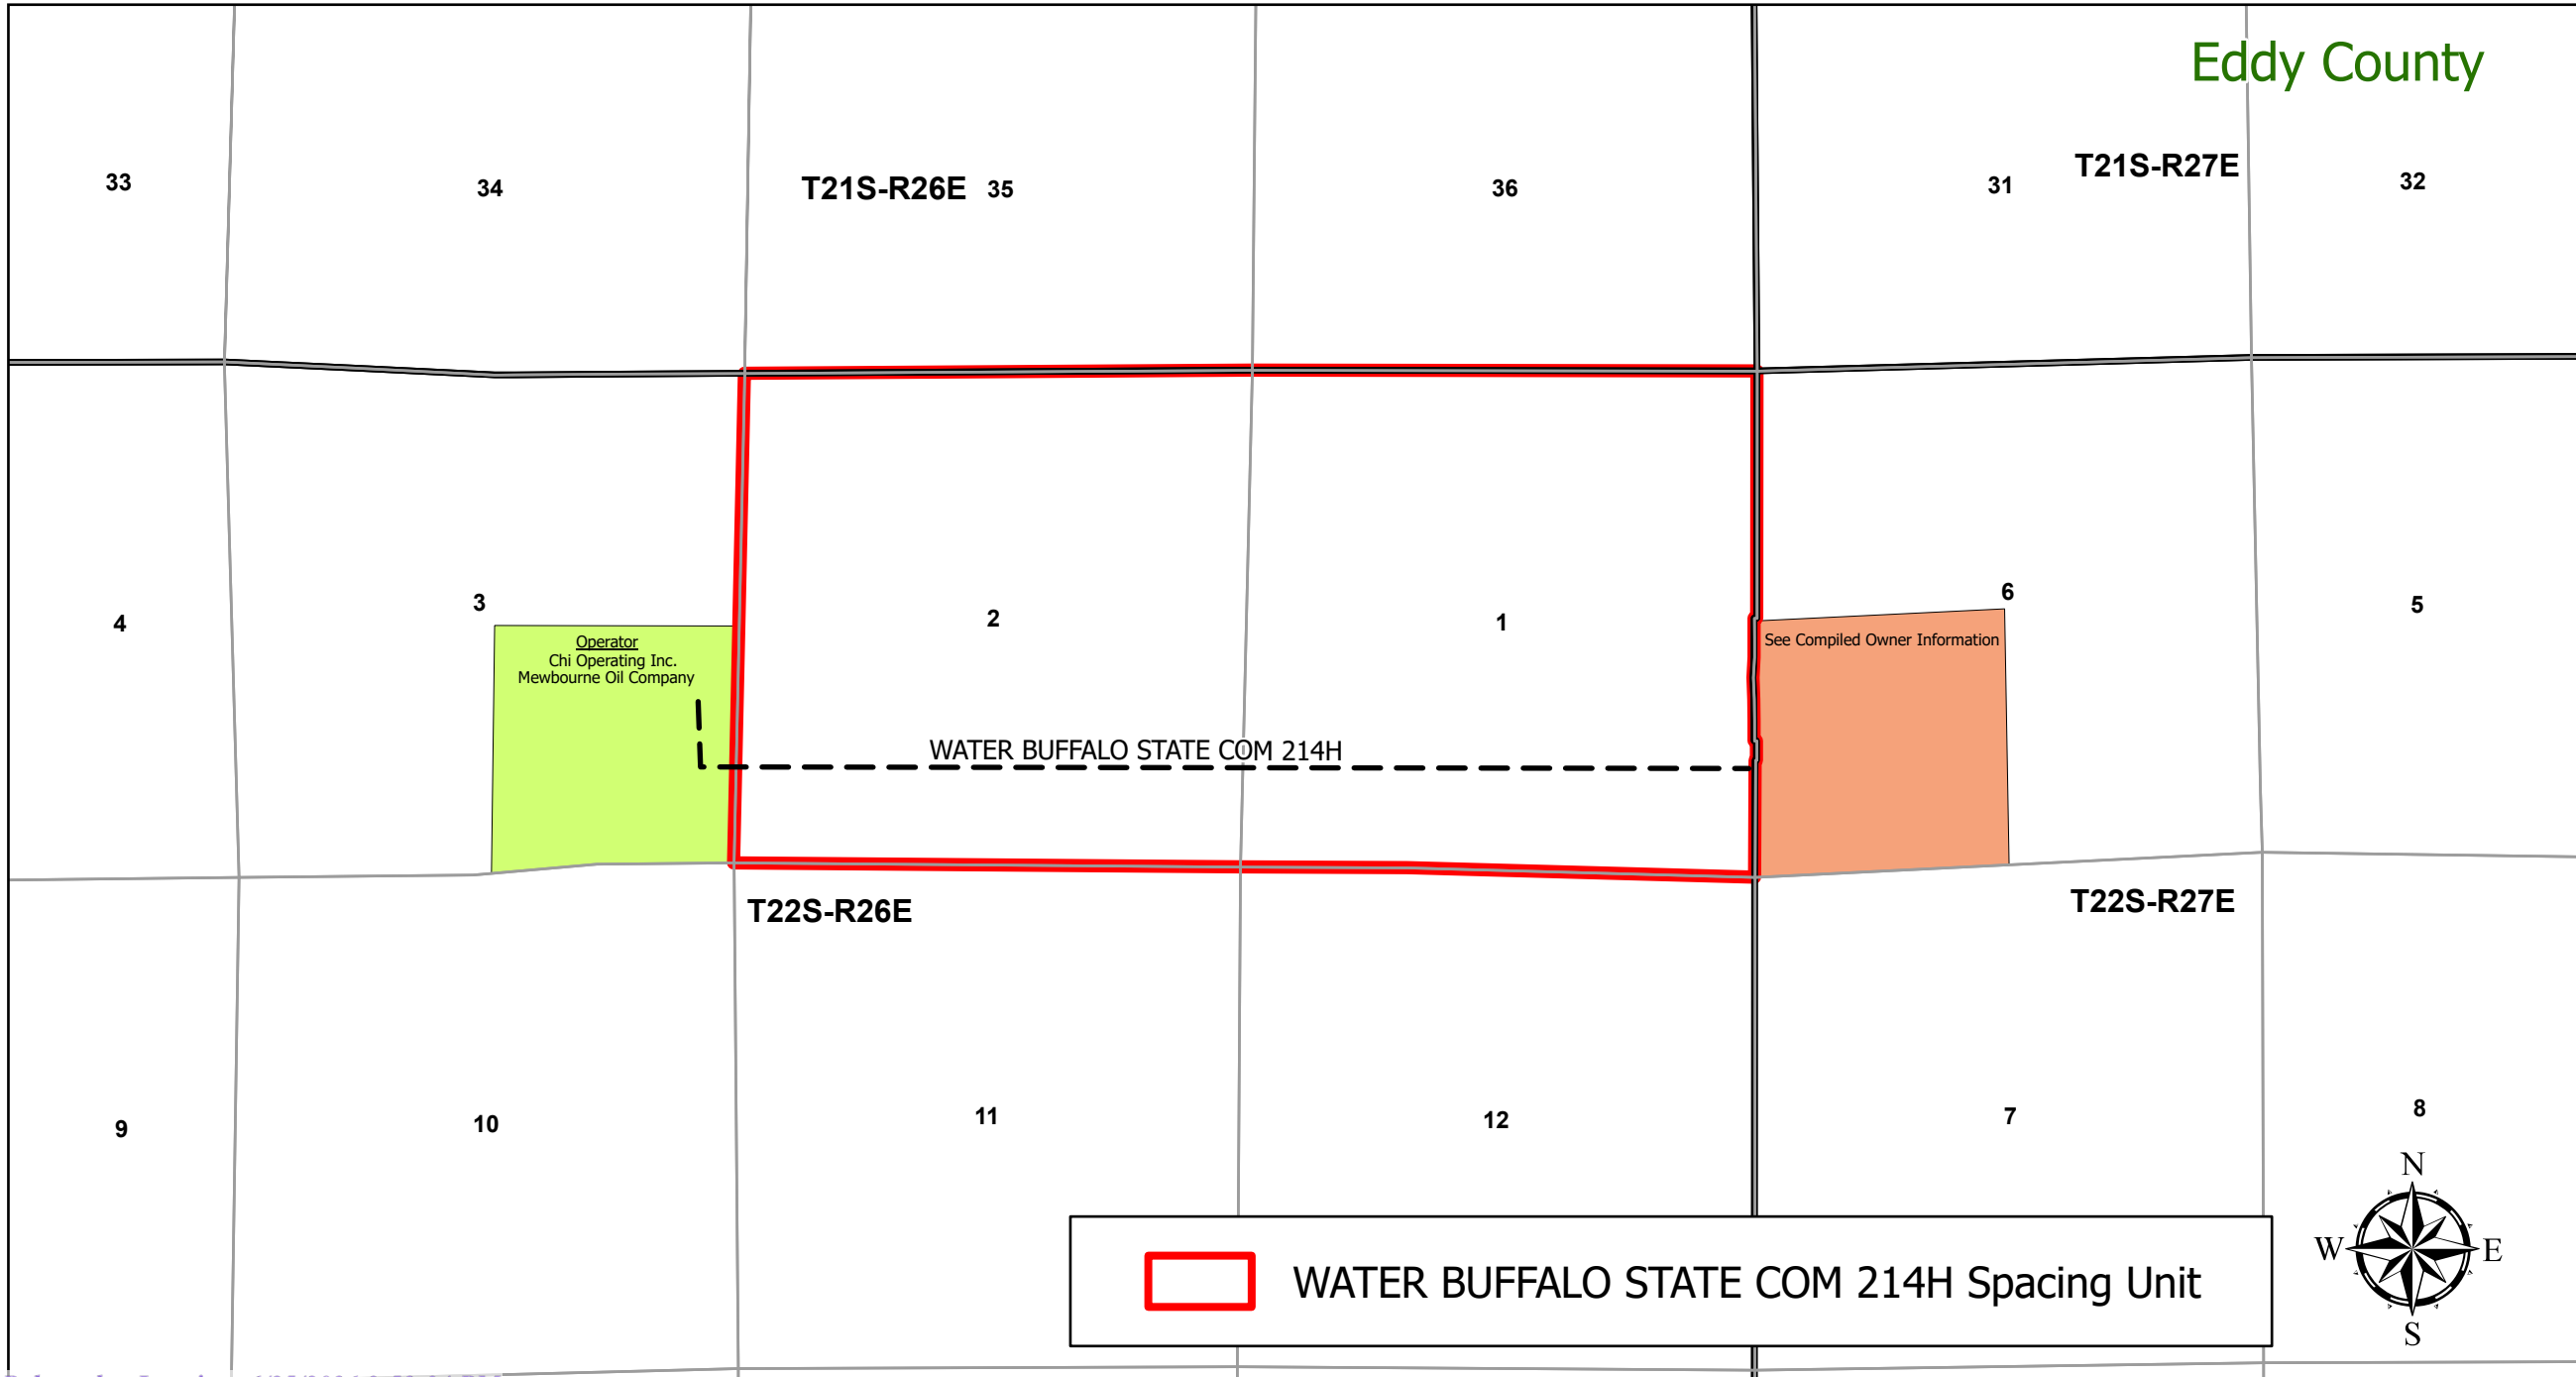

Affected Parties Map - WATER BUFFALO STATE COM 214H

EXHIBIT C

Eddy County