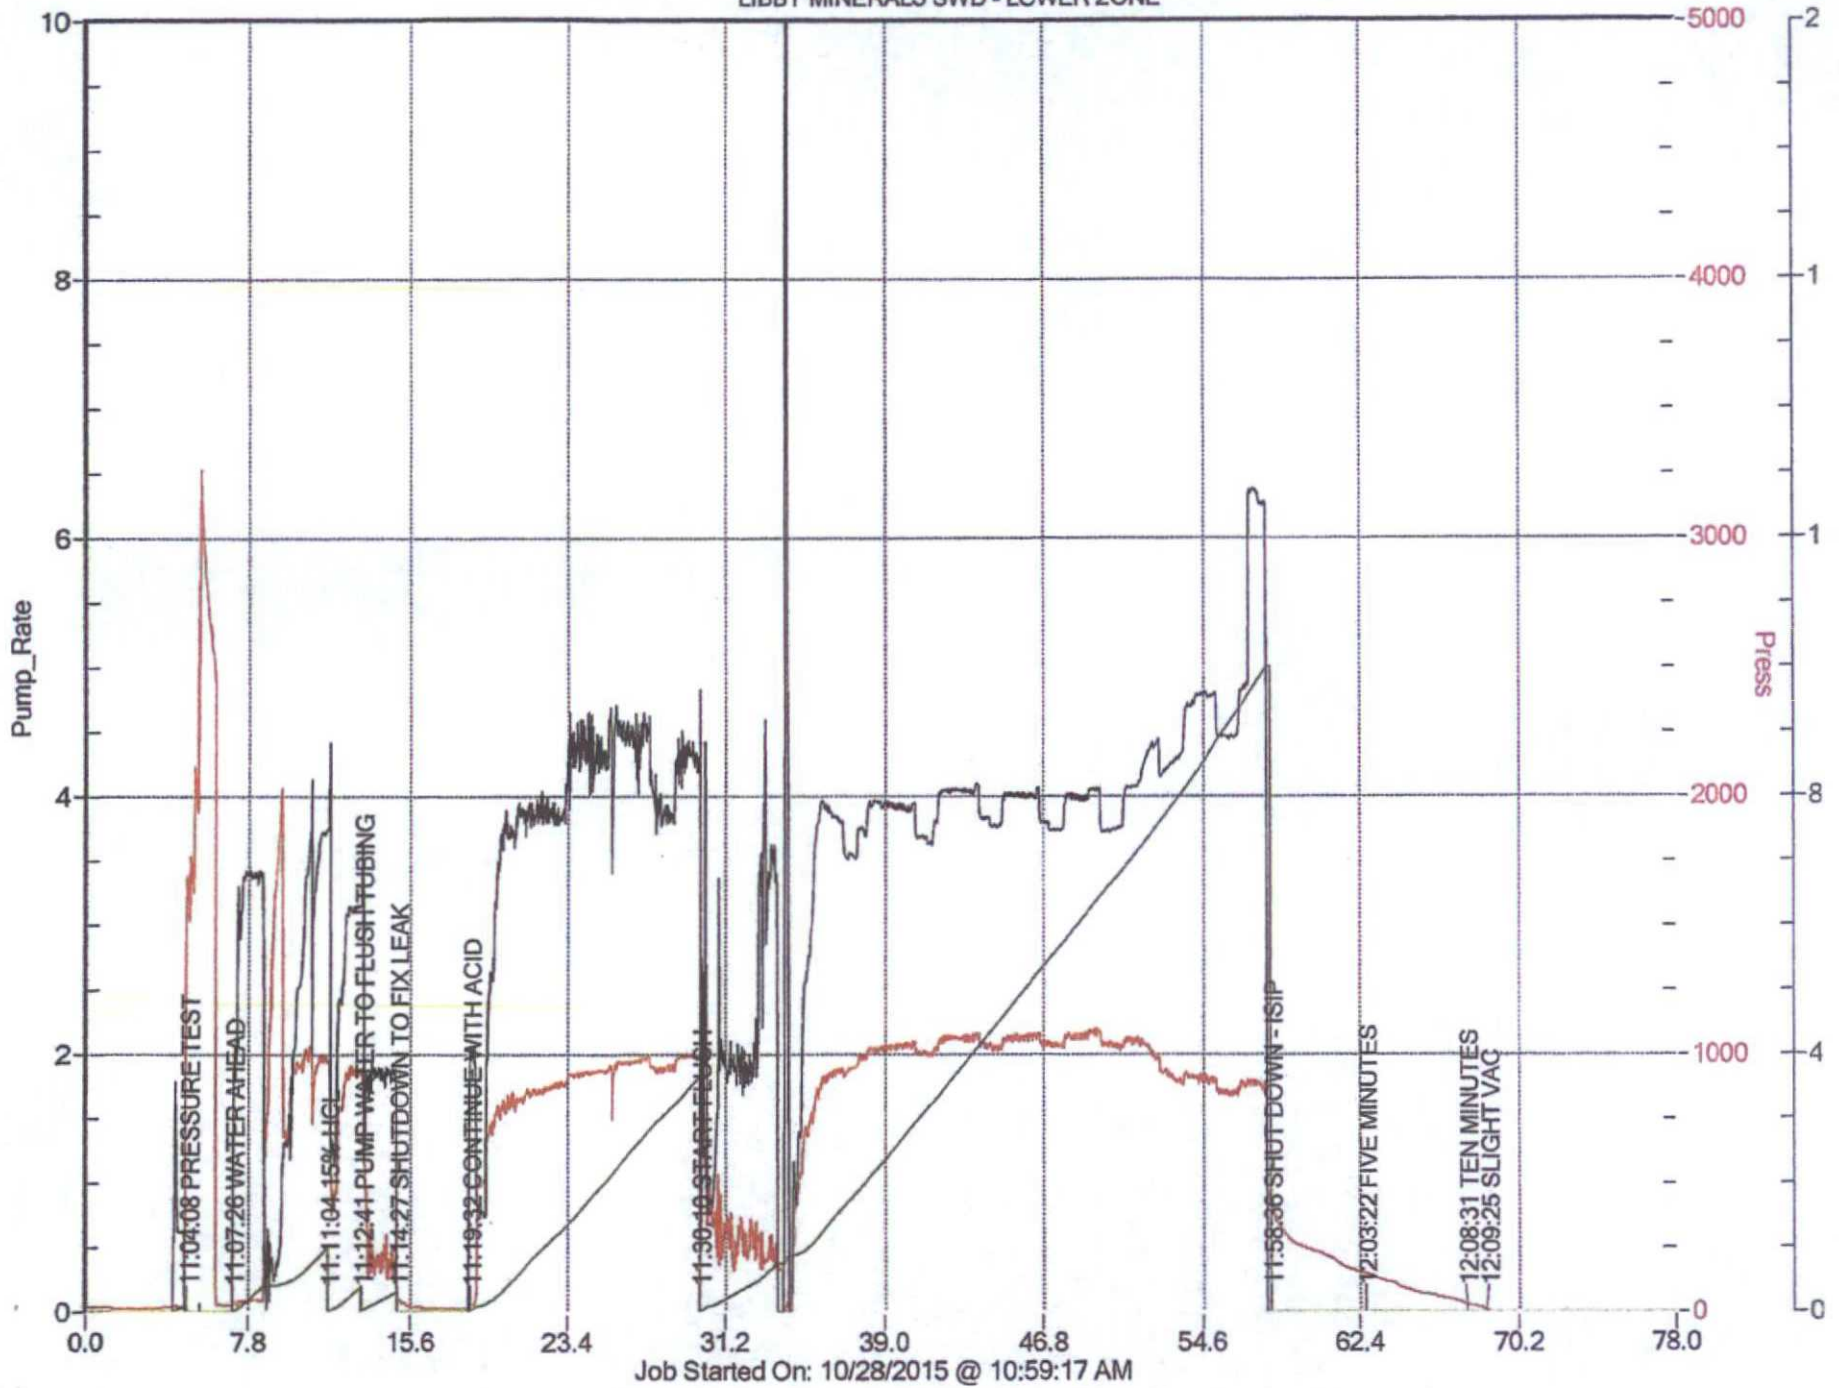

BREITBURN ENERGY  
LIBBY MINERALS SWD - LOWER ZONE

Job Started On: 10/28/2015 @ 10:59:17 AM

BREITBURN ENERGY  
LIBBY MINERALS SWD - TOP ZONE