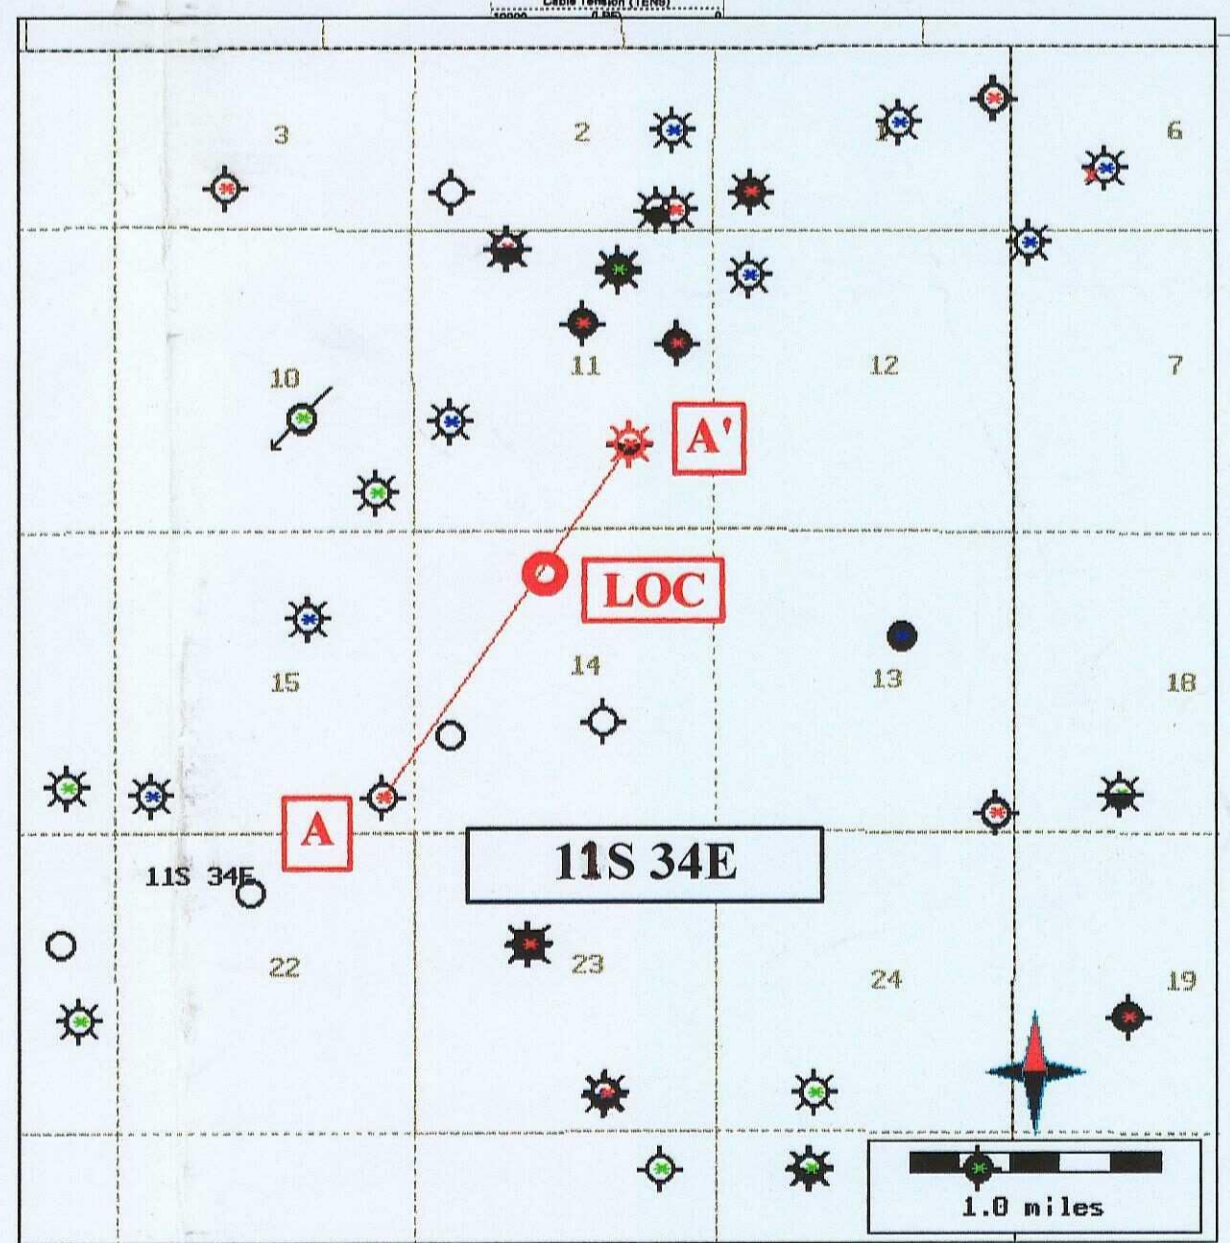

30025018230000
CAMERON
BOGLE FARMS 1
4169 KB
011.05 034.0E 015

A

**WAYLON # 8
LOCATION**

30025348610000
YATES PETROLEUM CORP
SAND SPRINGS ASU ST 3
4160 KB
011.05 034.0E 011

A'

YATES PETROLEUM
PROPOSED WAYLON STATE UNIT #8 LOCATION
STRATIGRAPHIC CROSS SECTION A - A'
HORIZ. SCALE 1" = 1000' VERT. SCALE 2" = 100'
BY J. AMIET 1/12/07

EXHIBIT
B