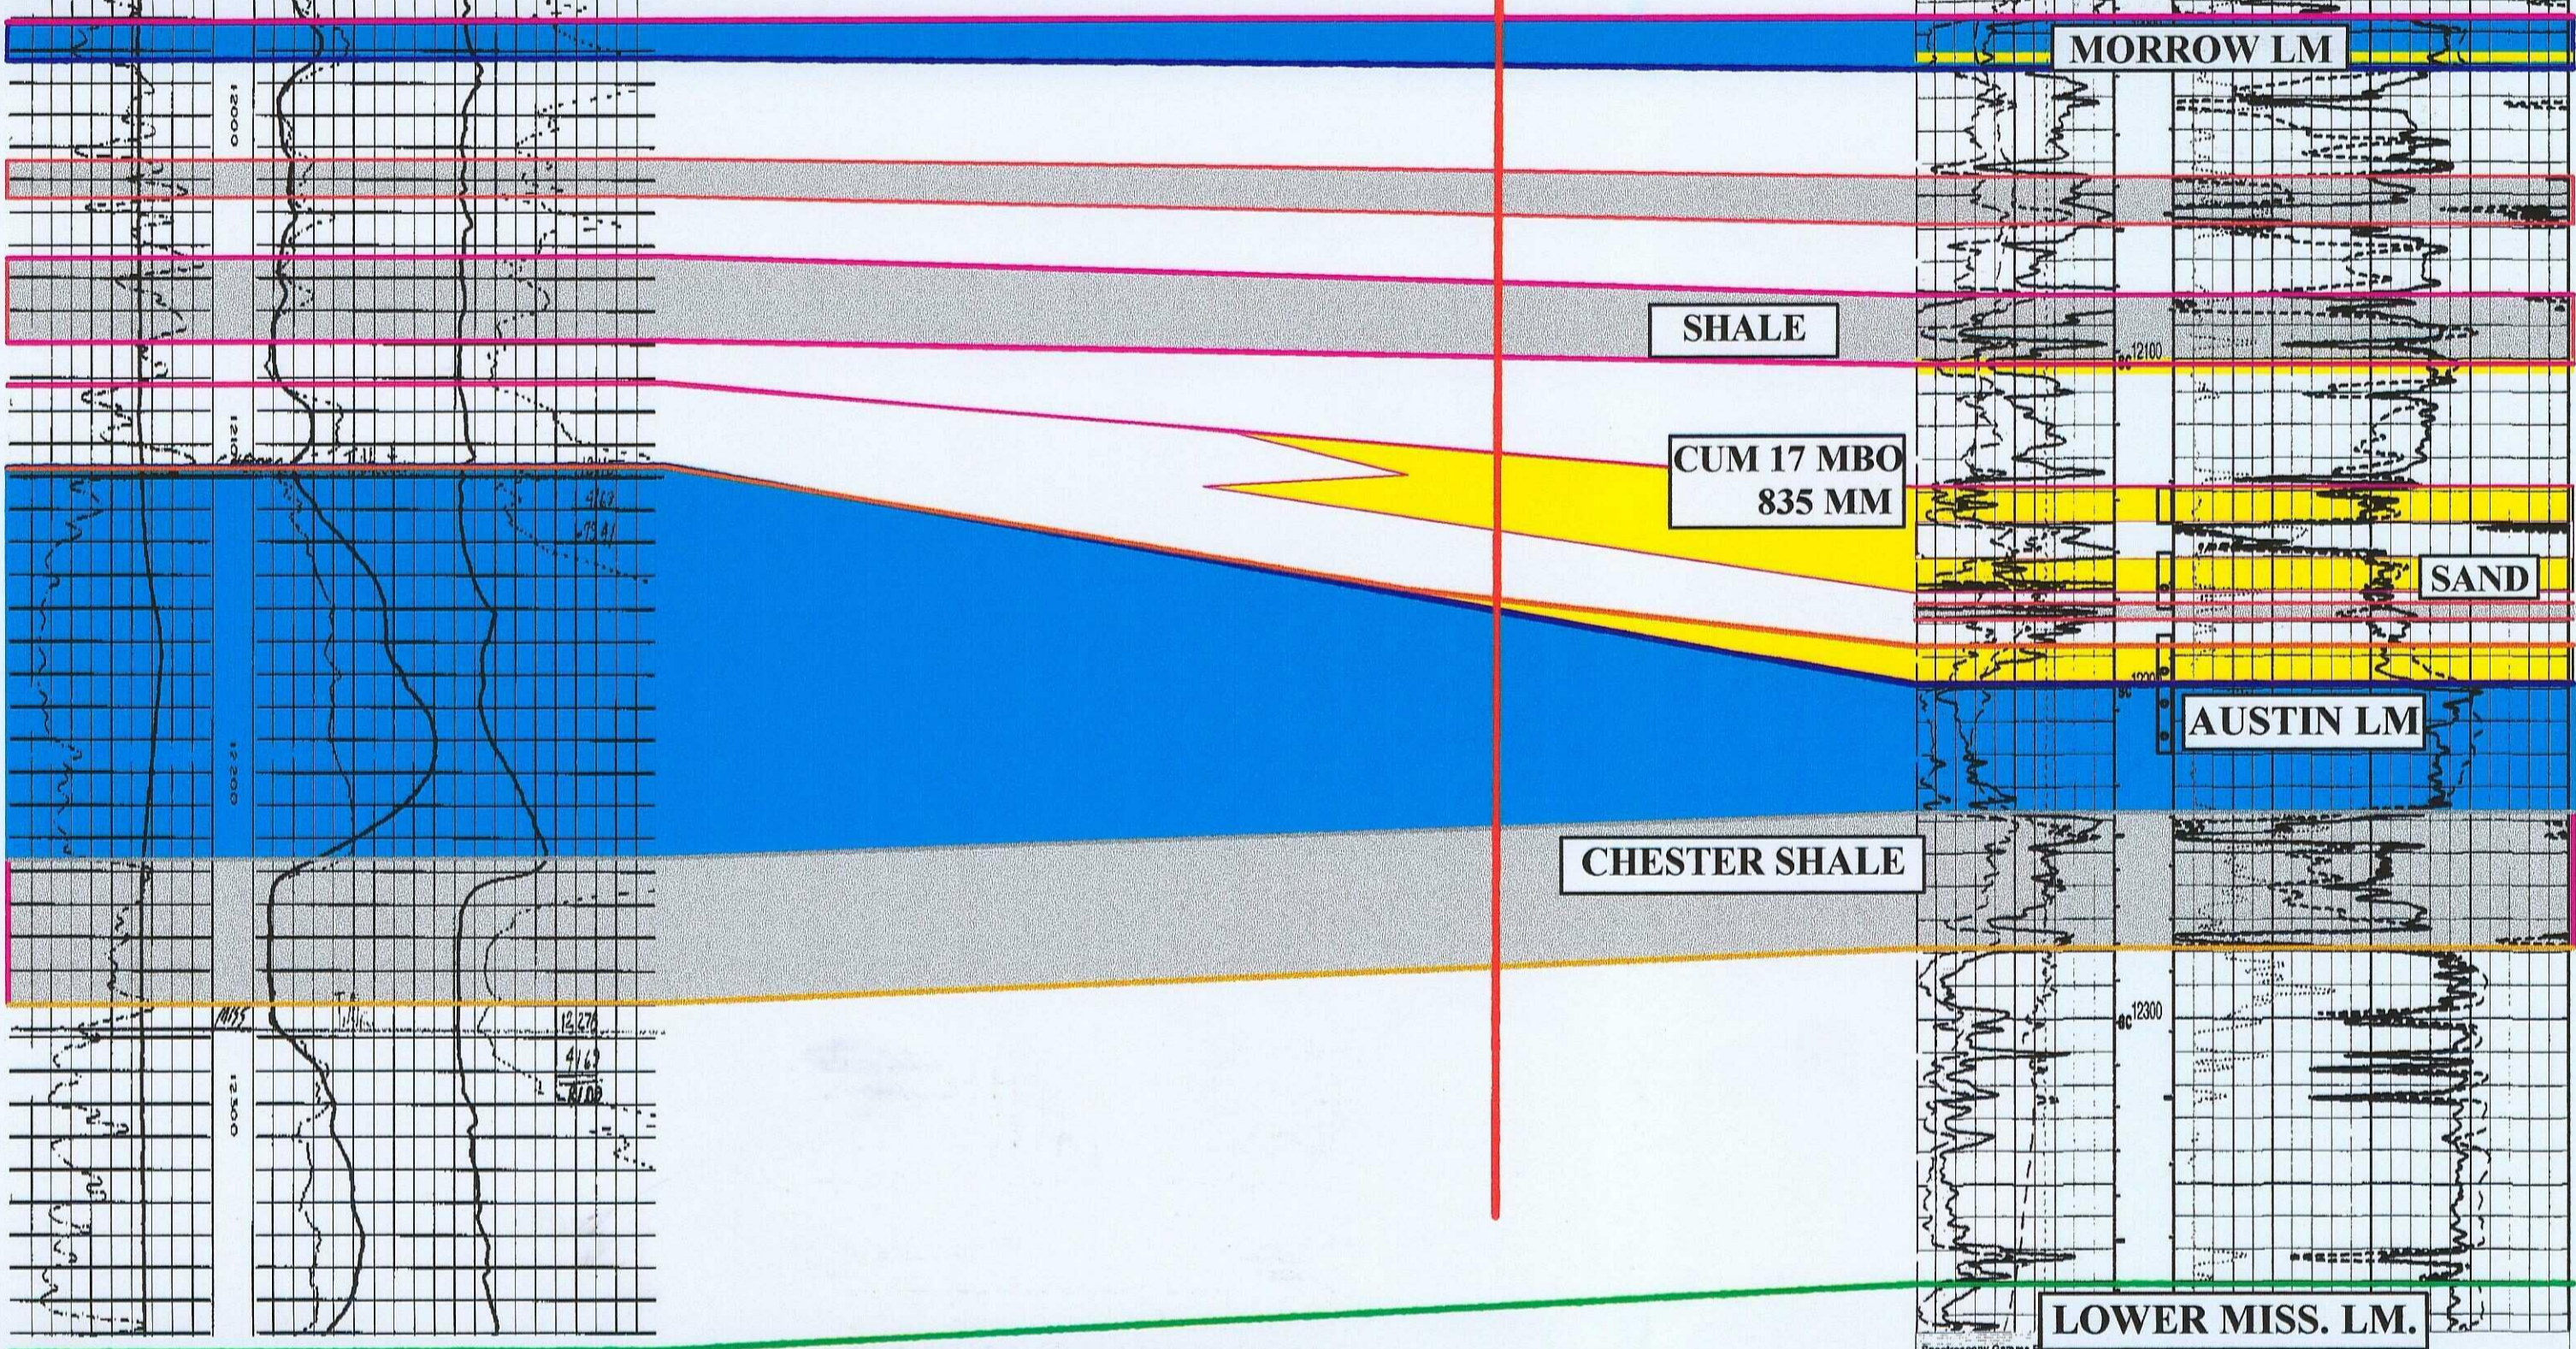

30025018230000
CAMERON
BOGLE FARMS 1
4169 KB
011.05 034.0E 015

A

**WAYLON # 8
LOCATION**

30025348610000
YATES PETROLEUM CORP
SAND SPRINGS ASU ST 3
4160 KB
011.05 034.0E 011

A'

YATES PETROLEUM
PROPOSED WAYLON STATE UNIT #8 LOCATION
STRATIGRAPHIC CROSS SECTION A - A'
HORIZ. SCALE 1" = 1000' VERT. SCALE 2" = 100'
BY J. AMIET 1/12/07

EXHIBIT
B