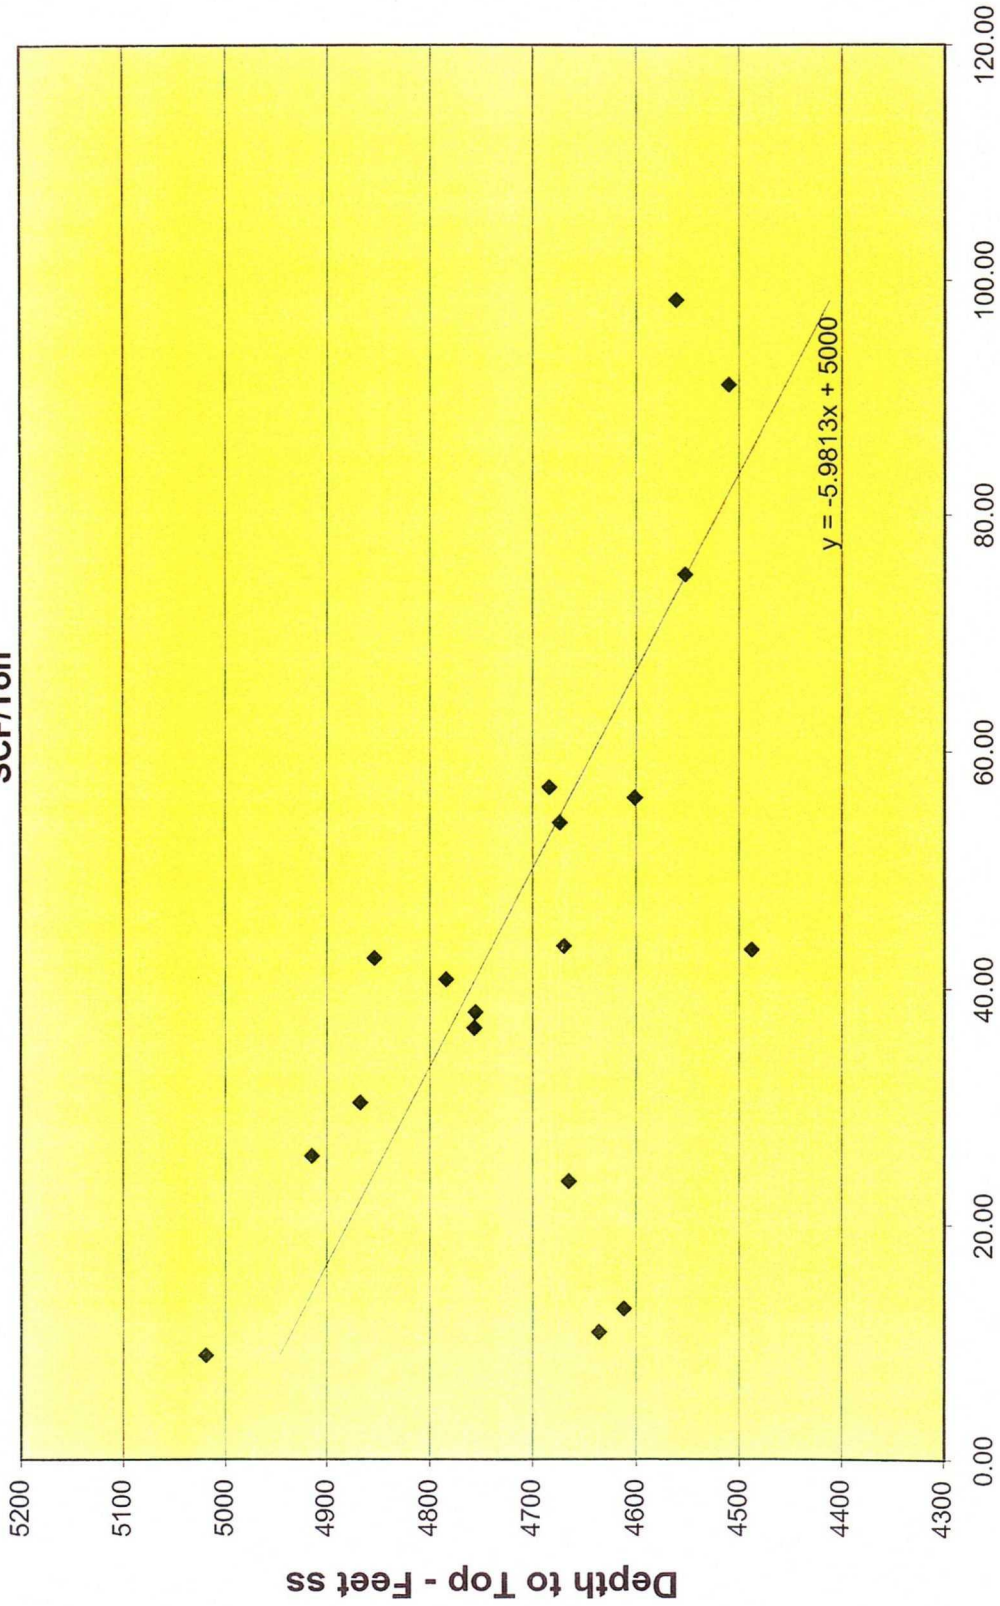

**Deep Lease and Deep Lease Extension
Top of 8 Coal versus Desorption Gas Content
SCF/Ton**

Desorption Gas Content - SCF/Ton