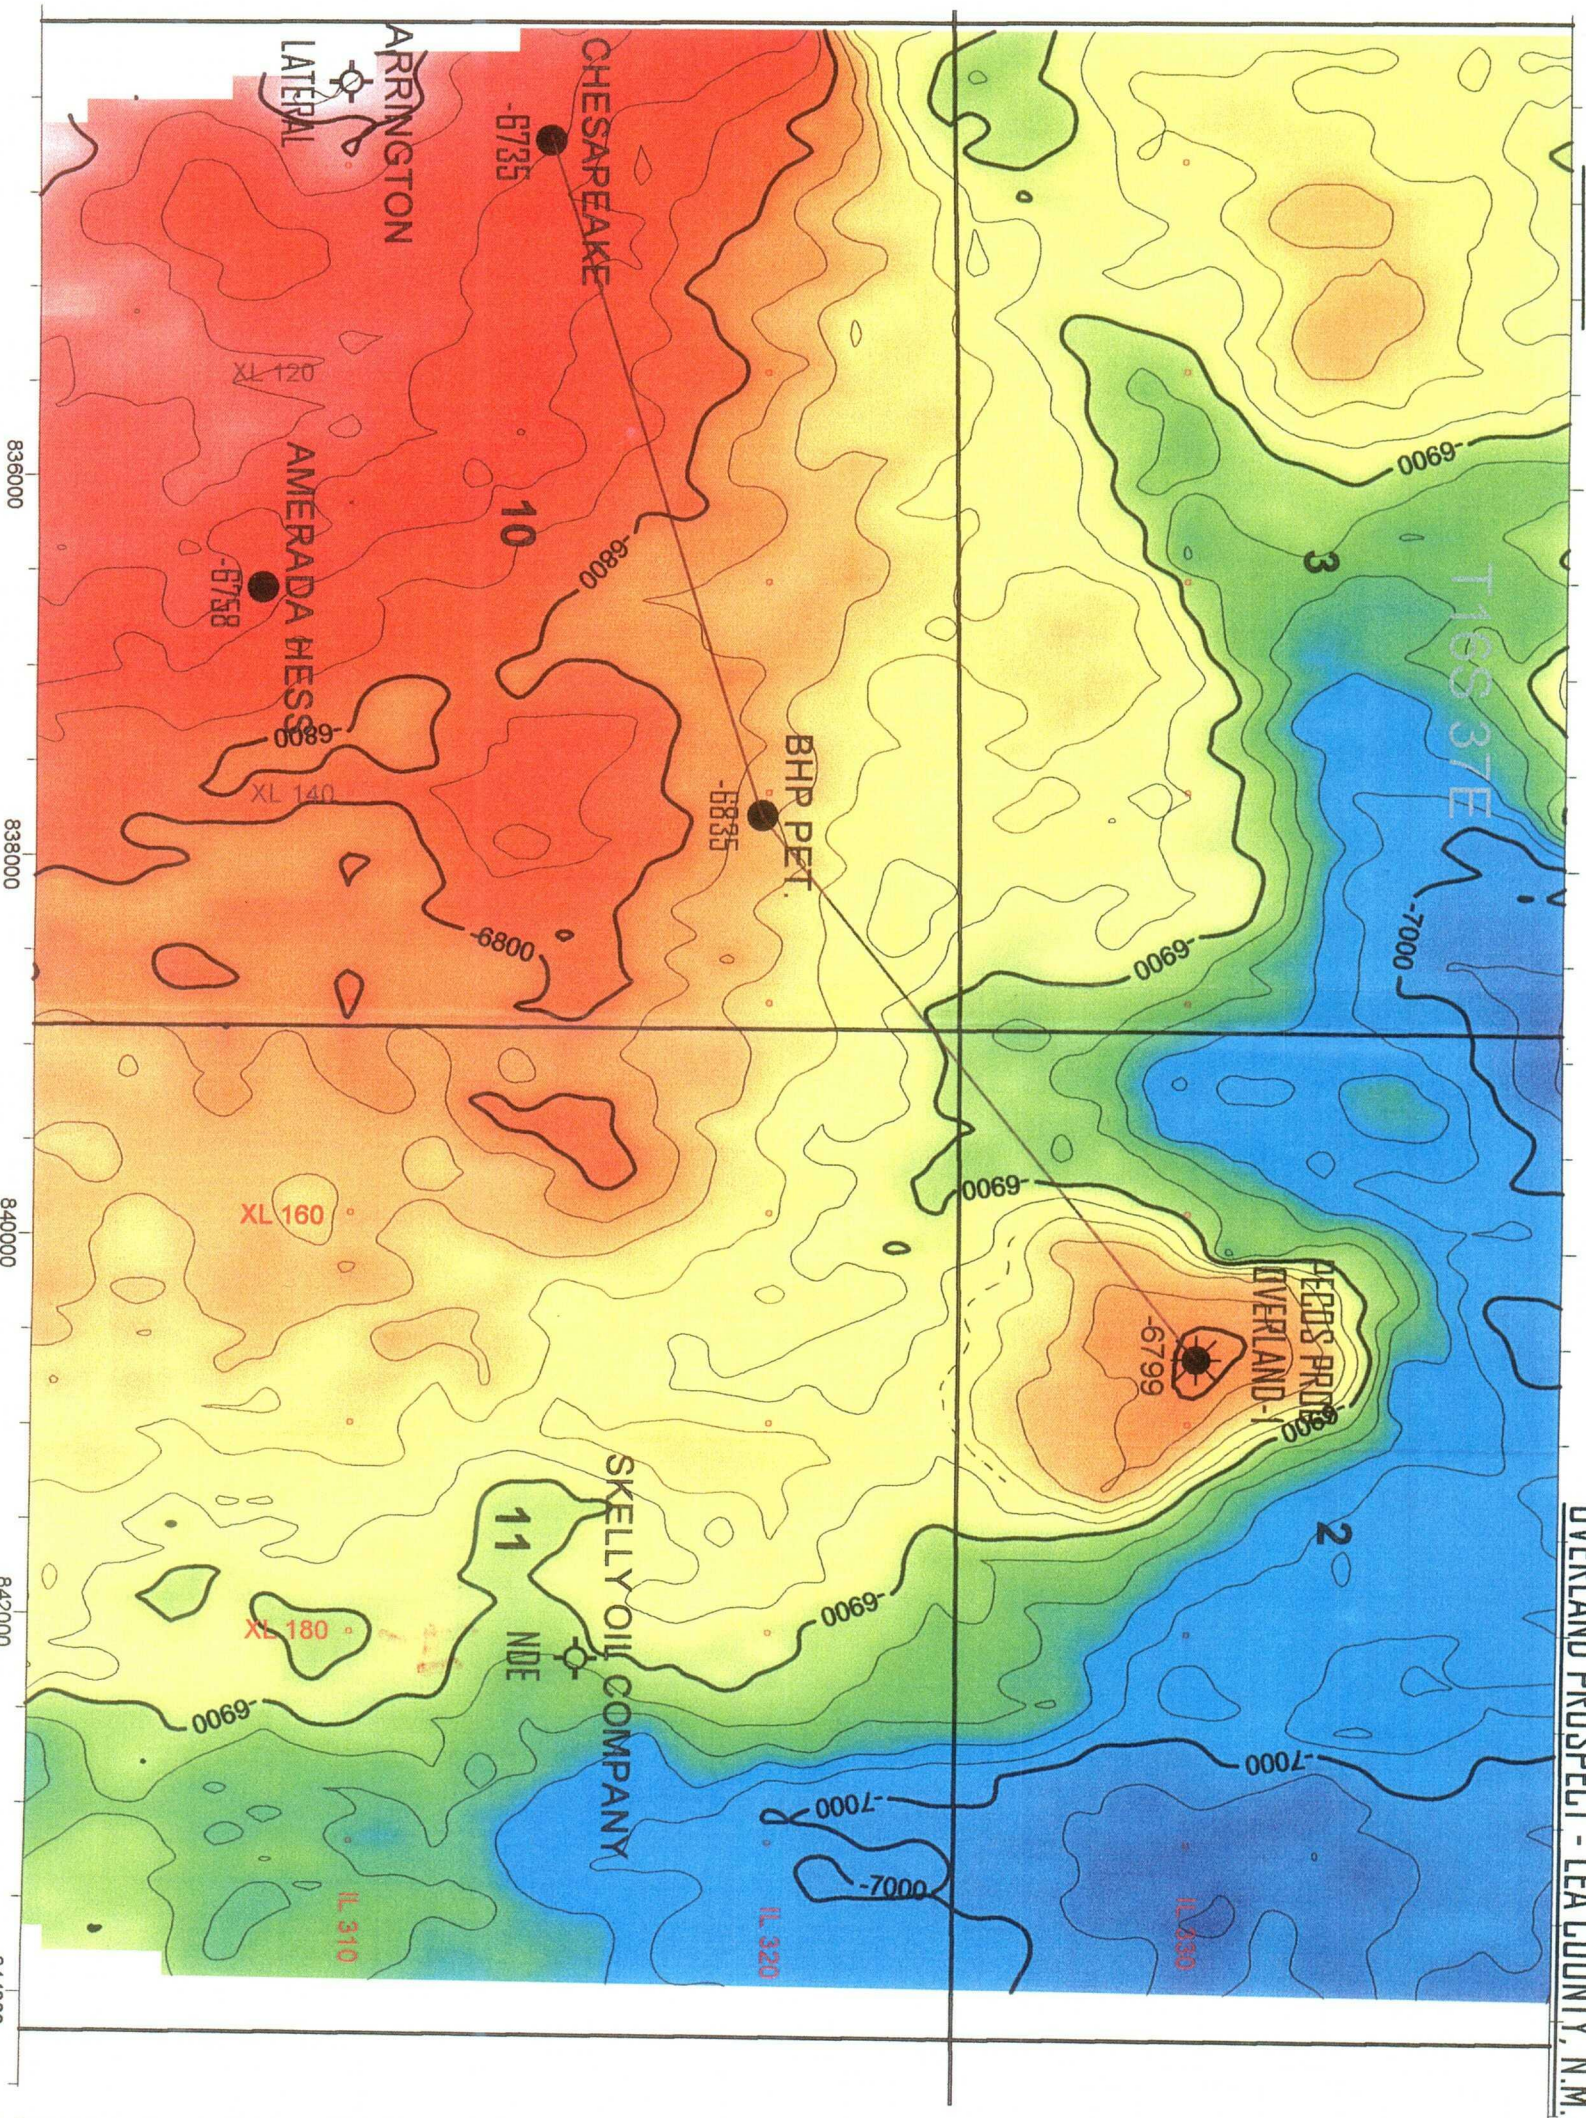

DEPTH: BASE WOLF CAMP SHALE

C.I. = 20'

PECOS PRODUCTION COMPANY
OVERLAND PROSPECT - LEA COUNTY, N.M.

SCALE: 1 INCH = 1000 FT