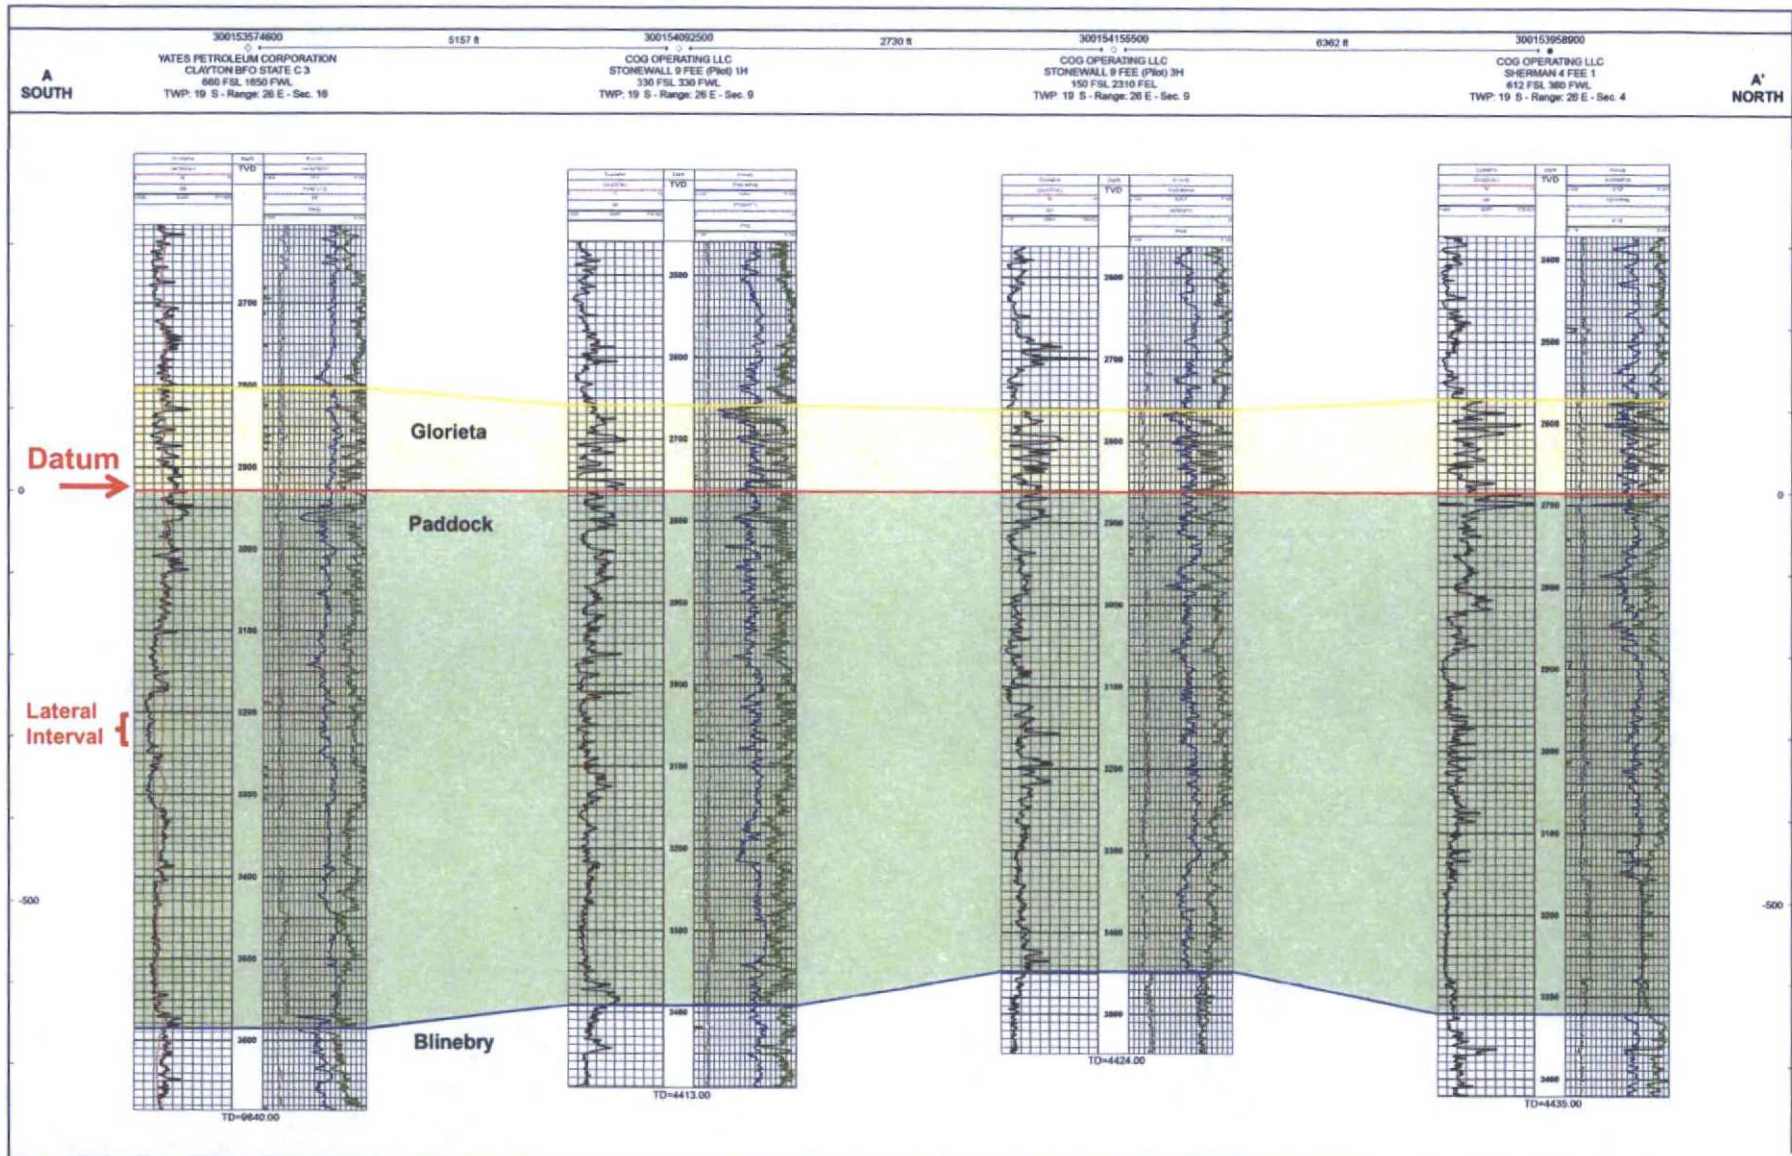

# Lakewood Area – Stratigraphic Cross Section A-A'

BEFORE THE OIL CONVERSION  
 DIVISION  
 Santa Fe, New Mexico  
 Exhibit No. 17  
 Submitted by: COG OPERATING  
 Hearing Date: December 17, 2015