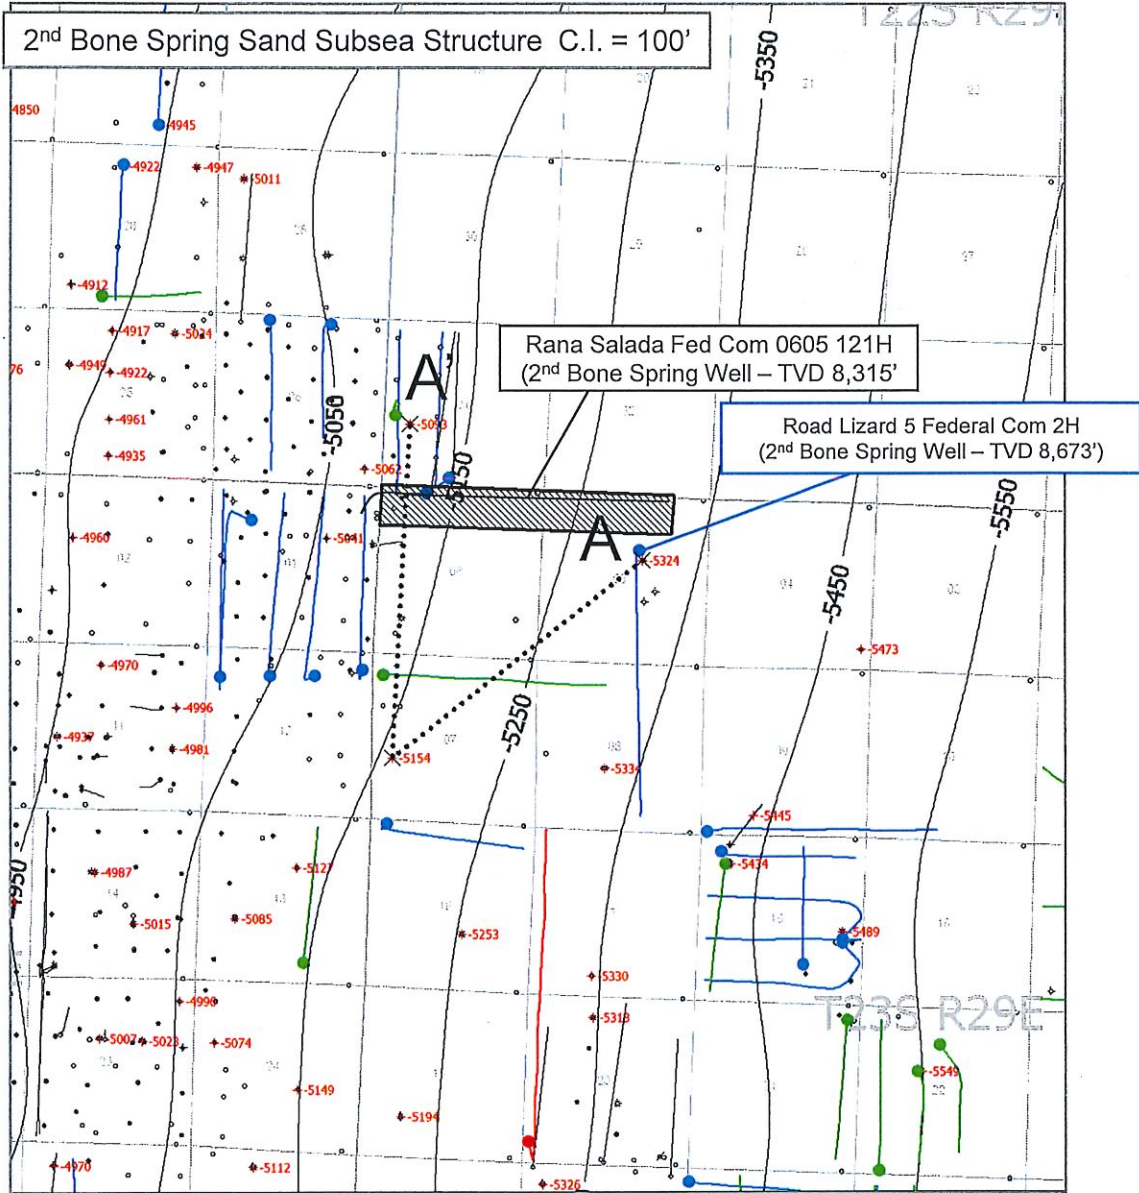

Case: 16281

Exhibit: 8

- Wolfcamp Producer
- Bone Spring Producer
- Delaware Producer
- Data Control Points
- Project Area for Rana Salada Fed Com 0605 121H
- Wellbore