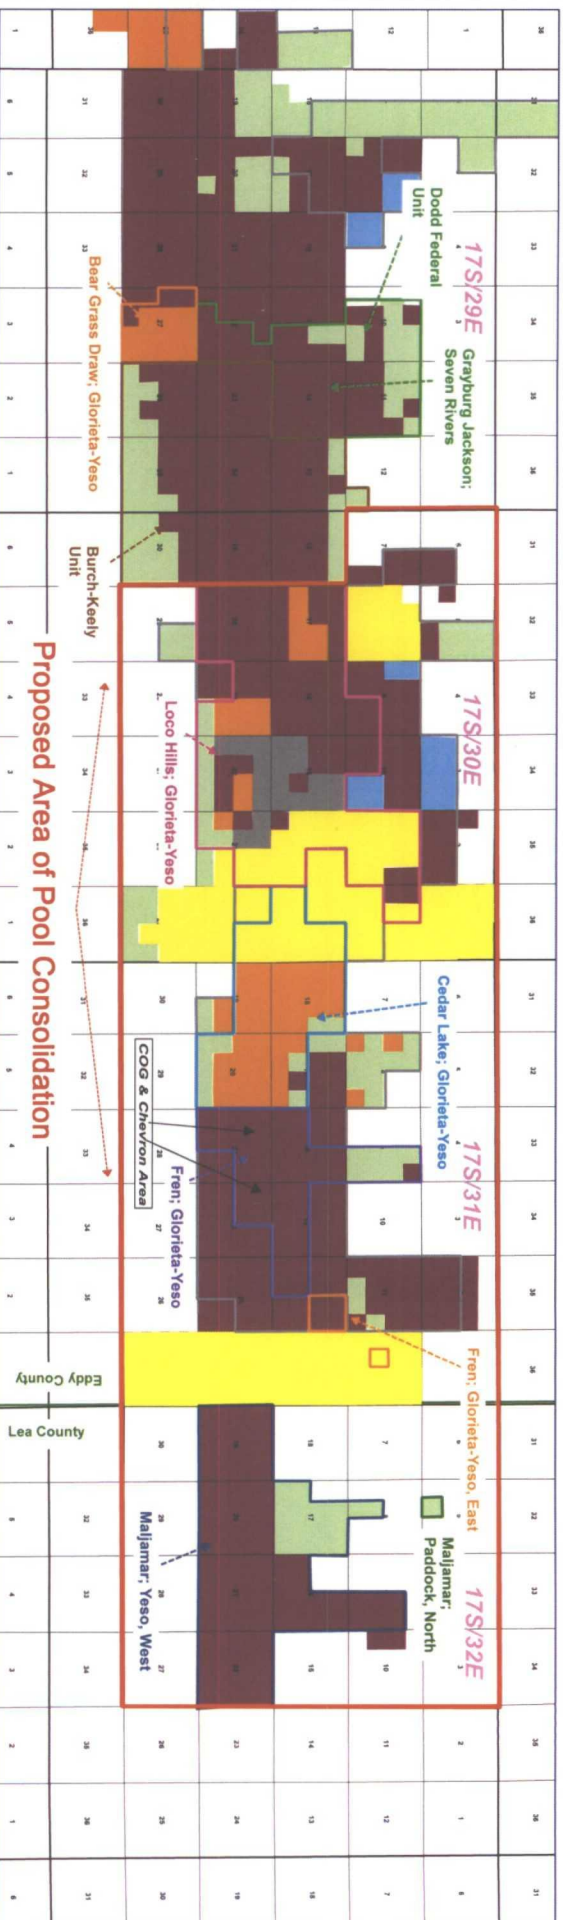

Northwest Shelf Area Yeso Fairway Pool Outline Map

- Apache Operated Area*
- Burnett or Hudson Operated Area
- Cimarex Operated Area*
- COG Operated Area*
- Premier Operated Area*
- Other Operated Area*

*Operating Areas And Pool Boundaries Are Approximate
 OCD Undesignated Pool

Burnett Oil Co., Inc.	
6666	
Yeso Pool Areas	
Eddy & Lea Counties, New Mexico	
Geo Text: S Spn	Date: April 28, 2011

New Mexico OCD
 Consolidated Hearing Cases:
 14613 & 14647
 Burnett Oil Co., Inc./
 Hudson Oil Company of Texas
 Exhibit # 2