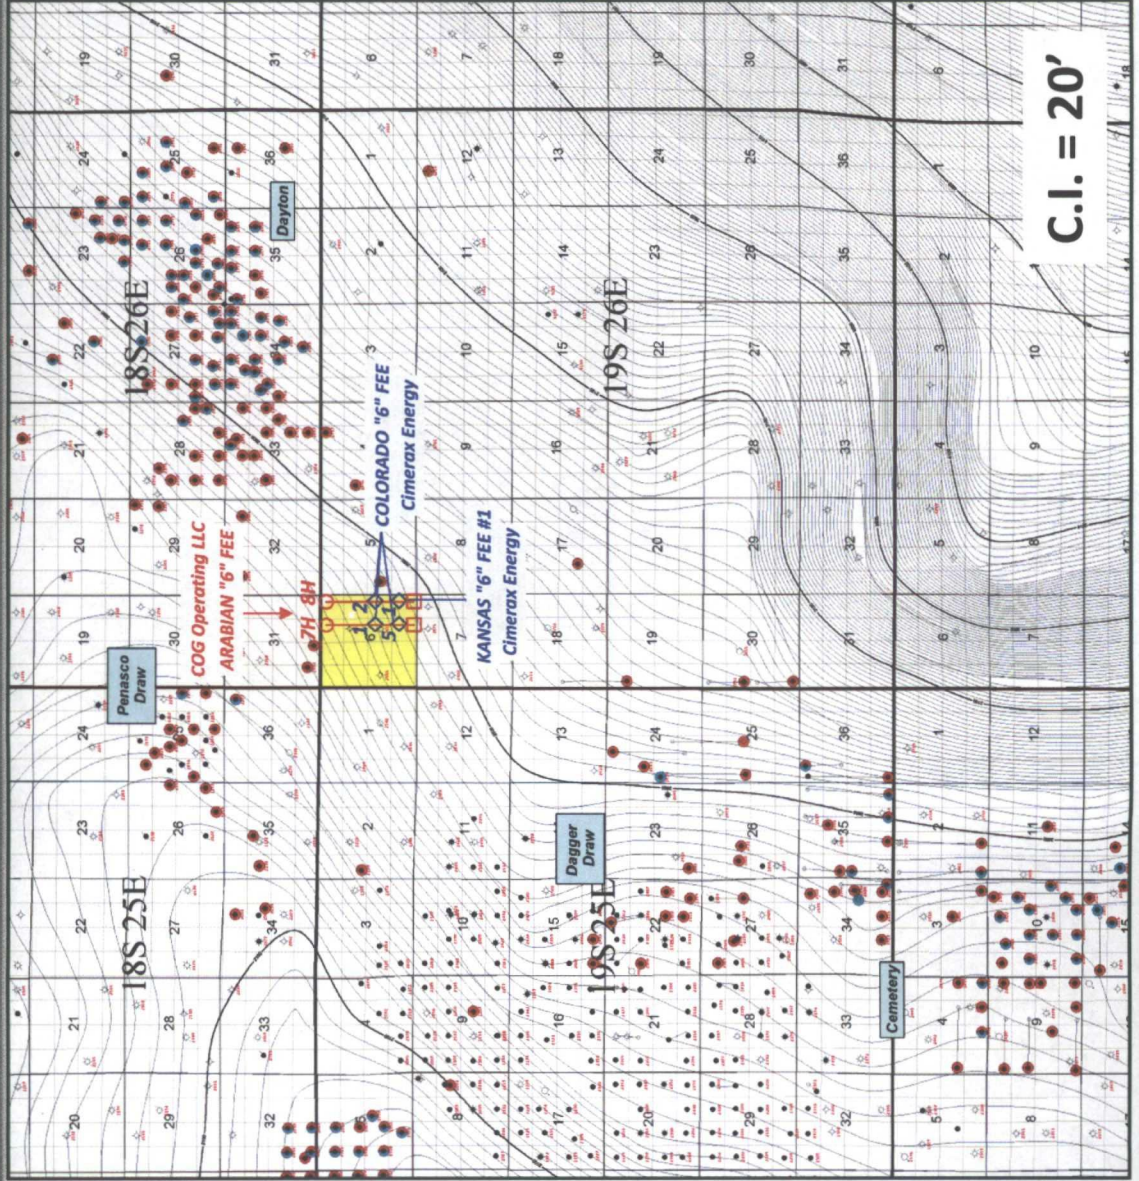

Lakewood Area - Structure Map T/ Paddock

Map Legend

Paddock Producer

Blinebry Producer

SHL

BHL

COG - Horizontal Location
(Arabian "6" Fee #7H & #8H)

Cimirax - Vertical Location
(Kansas "6" Fee #1 &
Colorado "6" Fee #'s 1, 2, 5)

Concho Acreage

C.I. = 20'