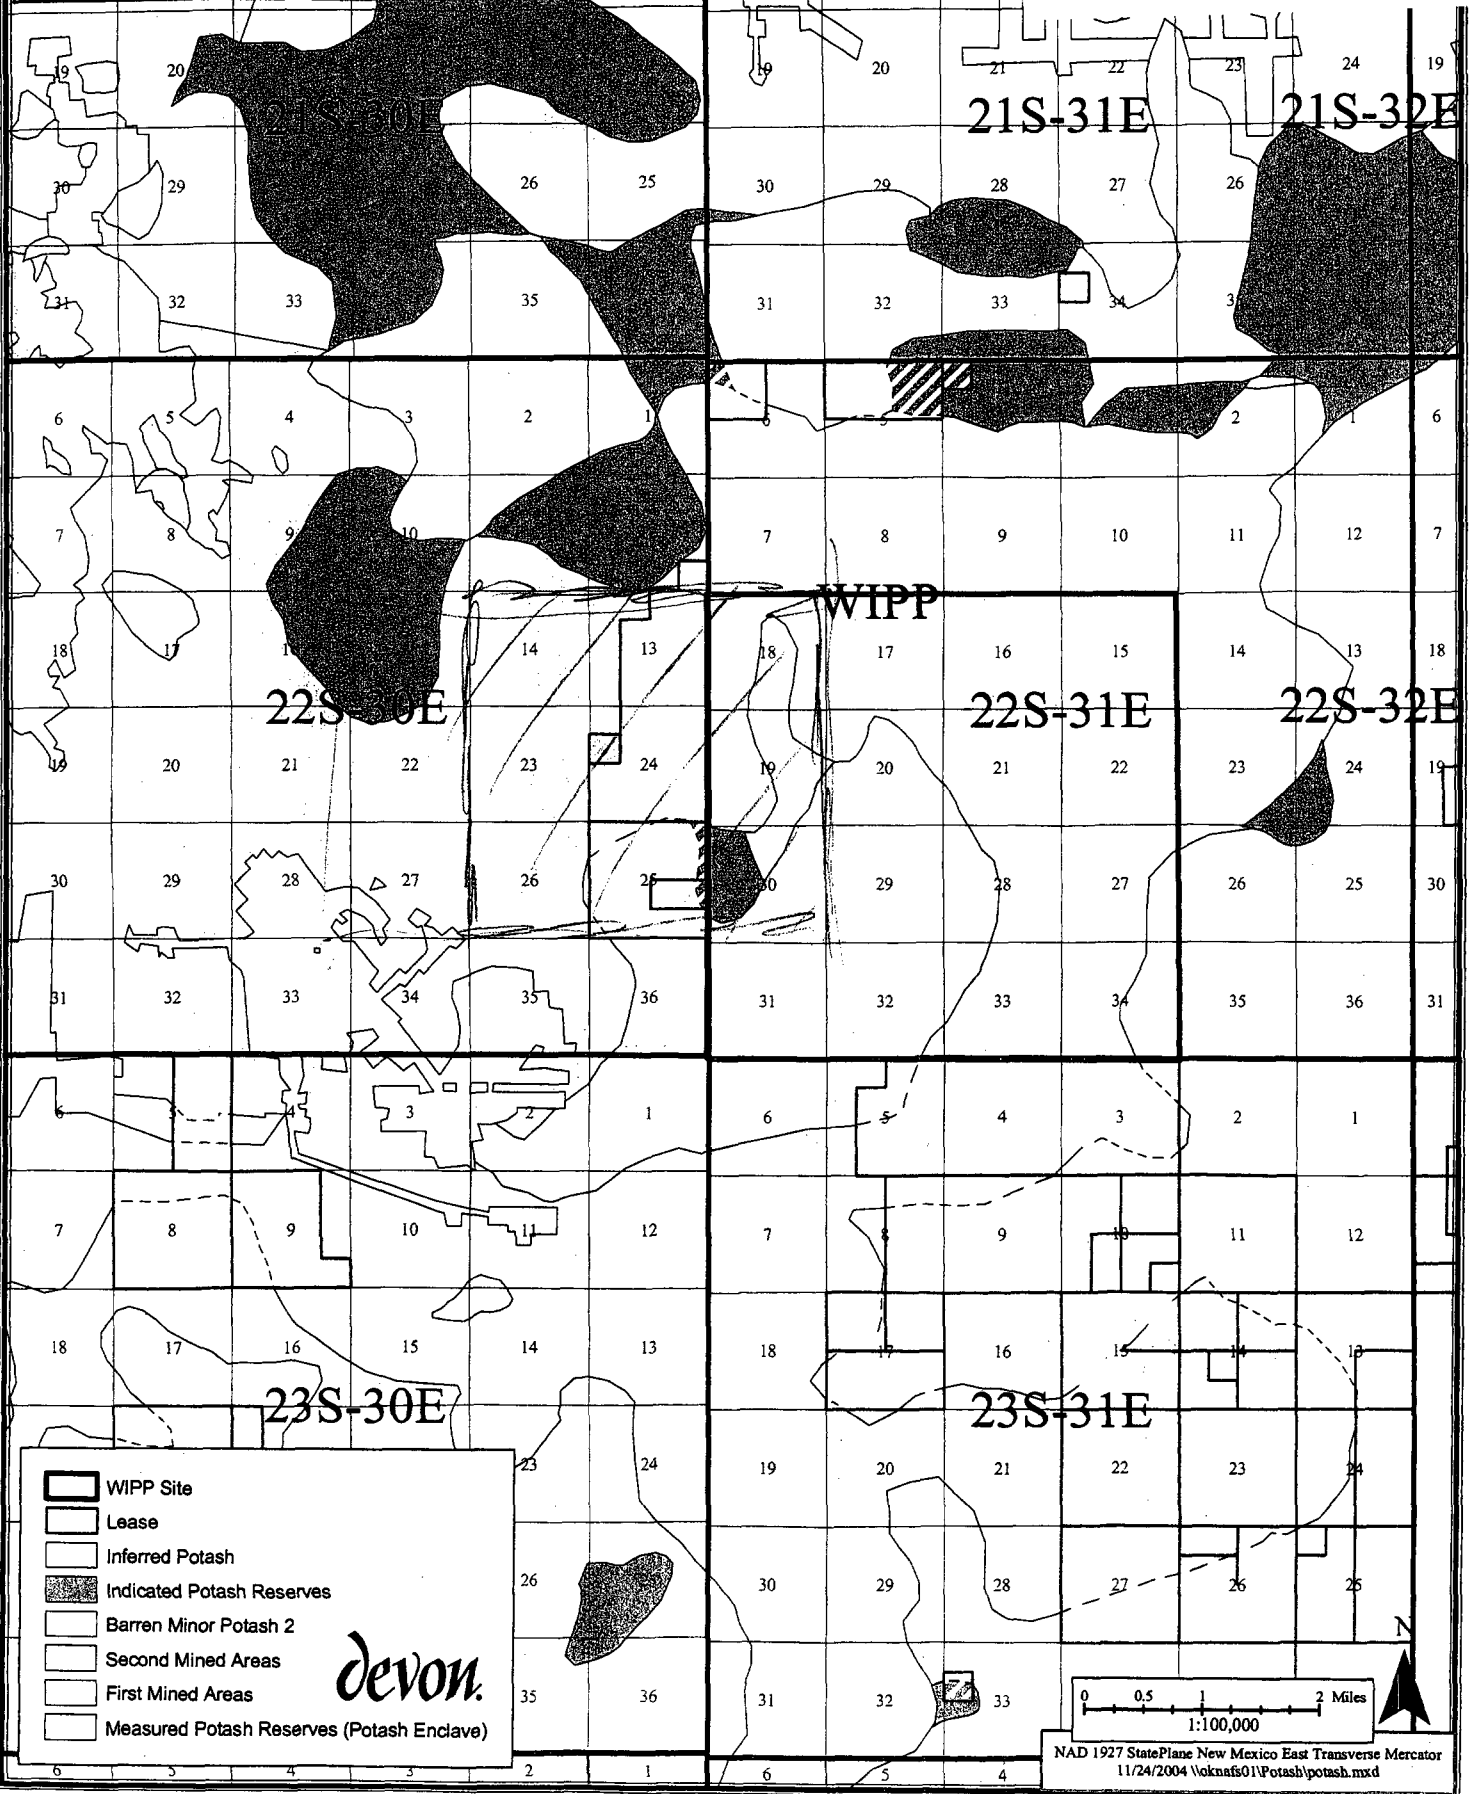

Preliminary Map Showing Distribution of Potash Resources,
 Carlsbad Mining District, Eddy & Lea Counties, New Mexico

- WIPP Site
- Lease
- Inferred Potash
- Indicated Potash Reserves
- Barren Minor Potash 2
- Second Mined Areas
- First Mined Areas
- Measured Potash Reserves (Potash Enclave)

0 0.5 1 2 Miles
 1:100,000
 NAD 1927 StatePlane New Mexico East Transverse Mercator
 11/24/2004 \oknafs01\Potash\potash.mxd