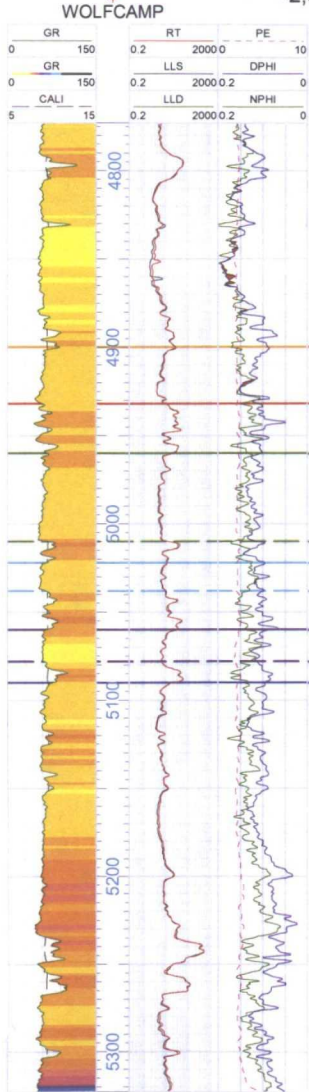

30015328510000  
LONETREE 14 STATE CO #1  
T21S R27E S14

<2,968FT>

30015295240000  
LONETREE 14 ST COM 1  
T21S R27E S14

<2,650FT>

30015219200000  
LONE TREE 1  
T21S R27E S13

<3,754FT>

30015323050000  
AUGUSTA '24' FEE #1  
T21S R27E S24

<3,754FT>

Subsea Depth(ft)  
-1550  
-1600  
-1650  
-1700  
-1750  
-1800  
-1850  
-1900  
-1950  
-2000  
-2050  
-2100

Oil Conservation Division  
Case No. \_\_\_\_\_  
Exhibit No. 13