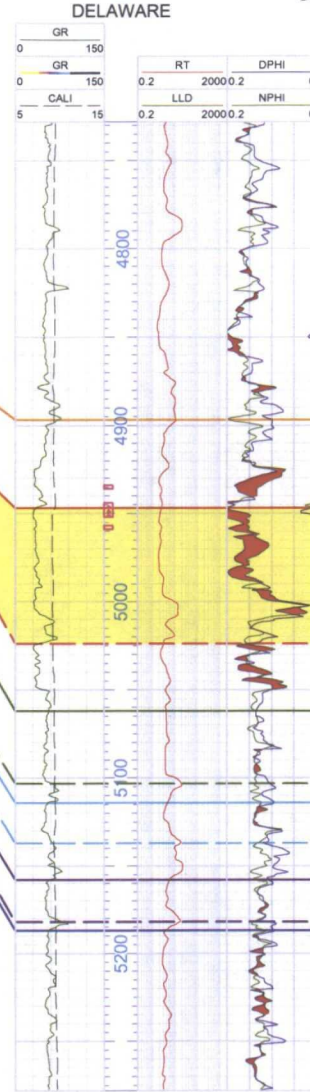

30015328510000  
LONETREE 14 STATE CO #1  
T21S R27E S14

<2,968FT>

30015295240000  
LONETREE 14 ST COM 1  
T21S R27E S14

<2,650FT>

30015219200000  
LONE TREE 1  
T21S R27E S13

<3,754FT>

30015323050000  
AUGUSTA '24' FEE #1  
T21S R27E S24

<3,754FT>

Subsea Depth(ft)  
-1550  
-1600  
-1650  
-1700  
-1750  
-1800  
-1850  
-1900  
-1950  
-2000  
-2050  
-2100

Oil Conservation Division  
Case No. \_\_\_\_\_  
Exhibit No. 13