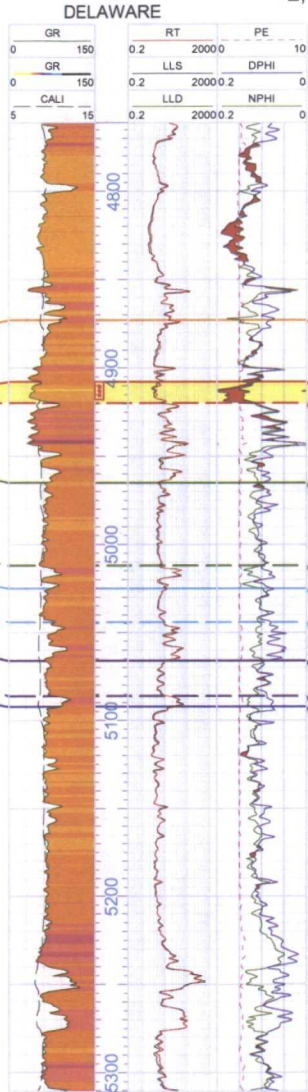

30015328510000  
LONETREE 14 STATE CO #1  
T21S R27E S14

<2,968FT>

30015295240000  
LONETREE 14 ST COM 1  
T21S R27E S14

<2,650FT>

30015219200000  
LONE TREE 1  
T21S R27E S13

<3,754FT>

30015323050000  
AUGUSTA '24' FEE #1  
T21S R27E S24

<3,754FT>

Subsea Depth(ft)  
-1550  
-1600  
-1650  
-1700  
-1750  
-1800  
-1850  
-1900  
-1950  
-2000  
-2050  
-2100

Oil Conservation Division  
Case No. \_\_\_\_\_  
Exhibit No. 13