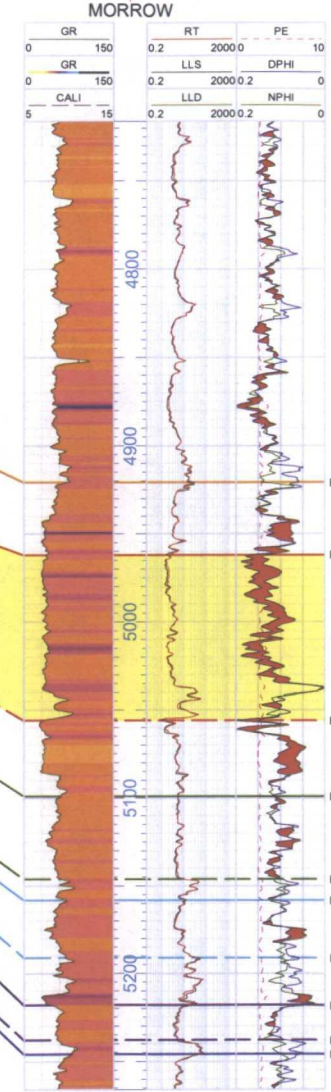

30015328510000  
LONETREE 14 STATE CO #1  
T21S R27E S14

<2,968FT>

30015295240000  
LONETREE 14 ST COM 1  
T21S R27E S14

<2,650FT>

30015219200000  
LONE TREE 1  
T21S R27E S13

<3,754FT>

30015323050000  
AUGUSTA '24' FEE #1  
T21S R27E S24

<3,754FT>

Subsea Depth(ft)  
-1550  
-1600  
-1650  
-1700  
-1750  
-1800  
-1850  
-1900  
-1950  
-2000  
-2050  
-2100

Oil Conservation Division  
Case No. \_\_\_\_\_  
Exhibit No. 13