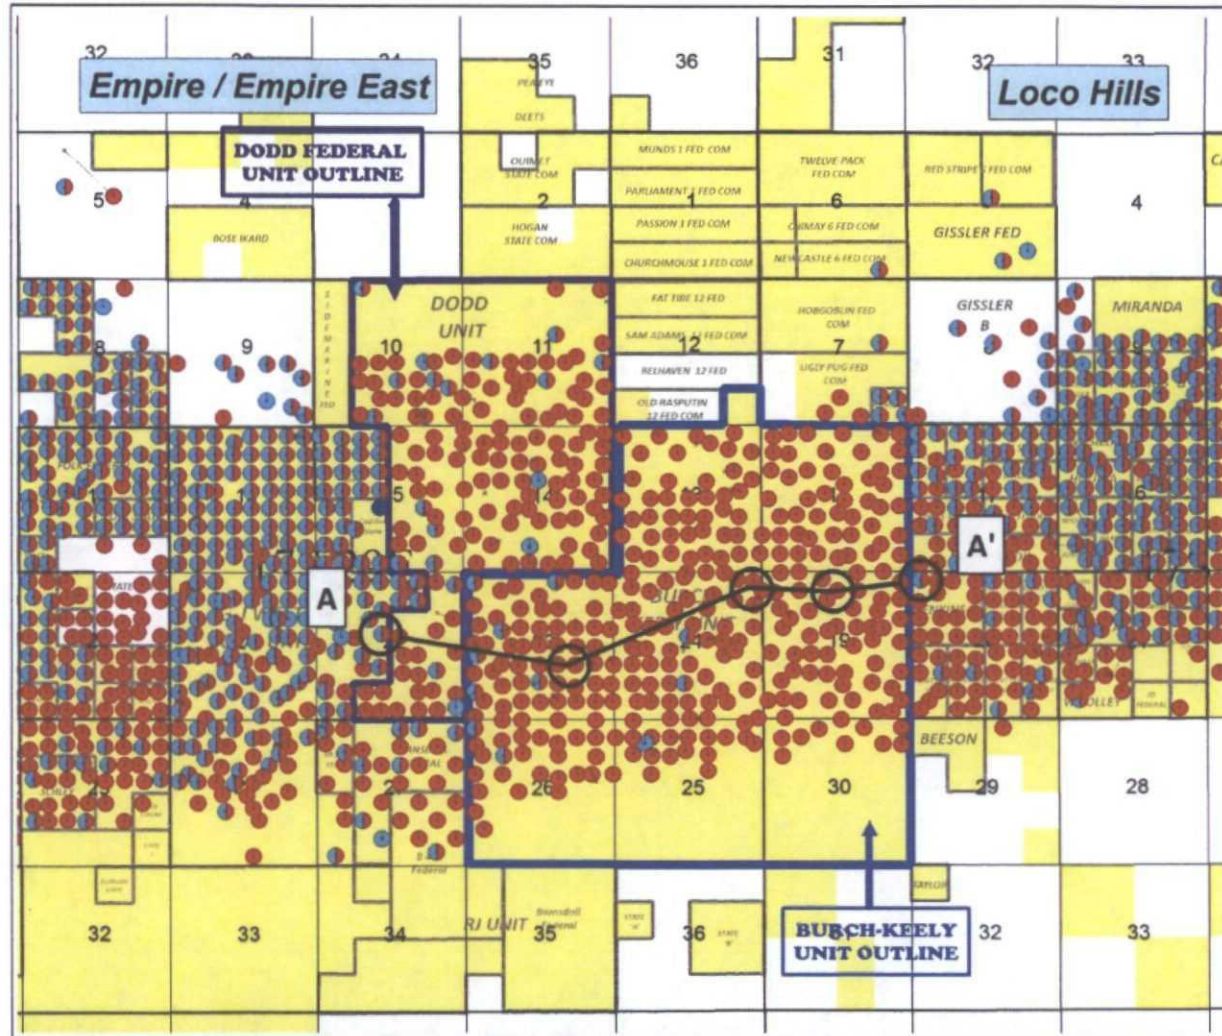

Burch –Keely Unit Index Map

Map Legend

- Paddock Producer
- Blinebry Producer
- Yeso Producer