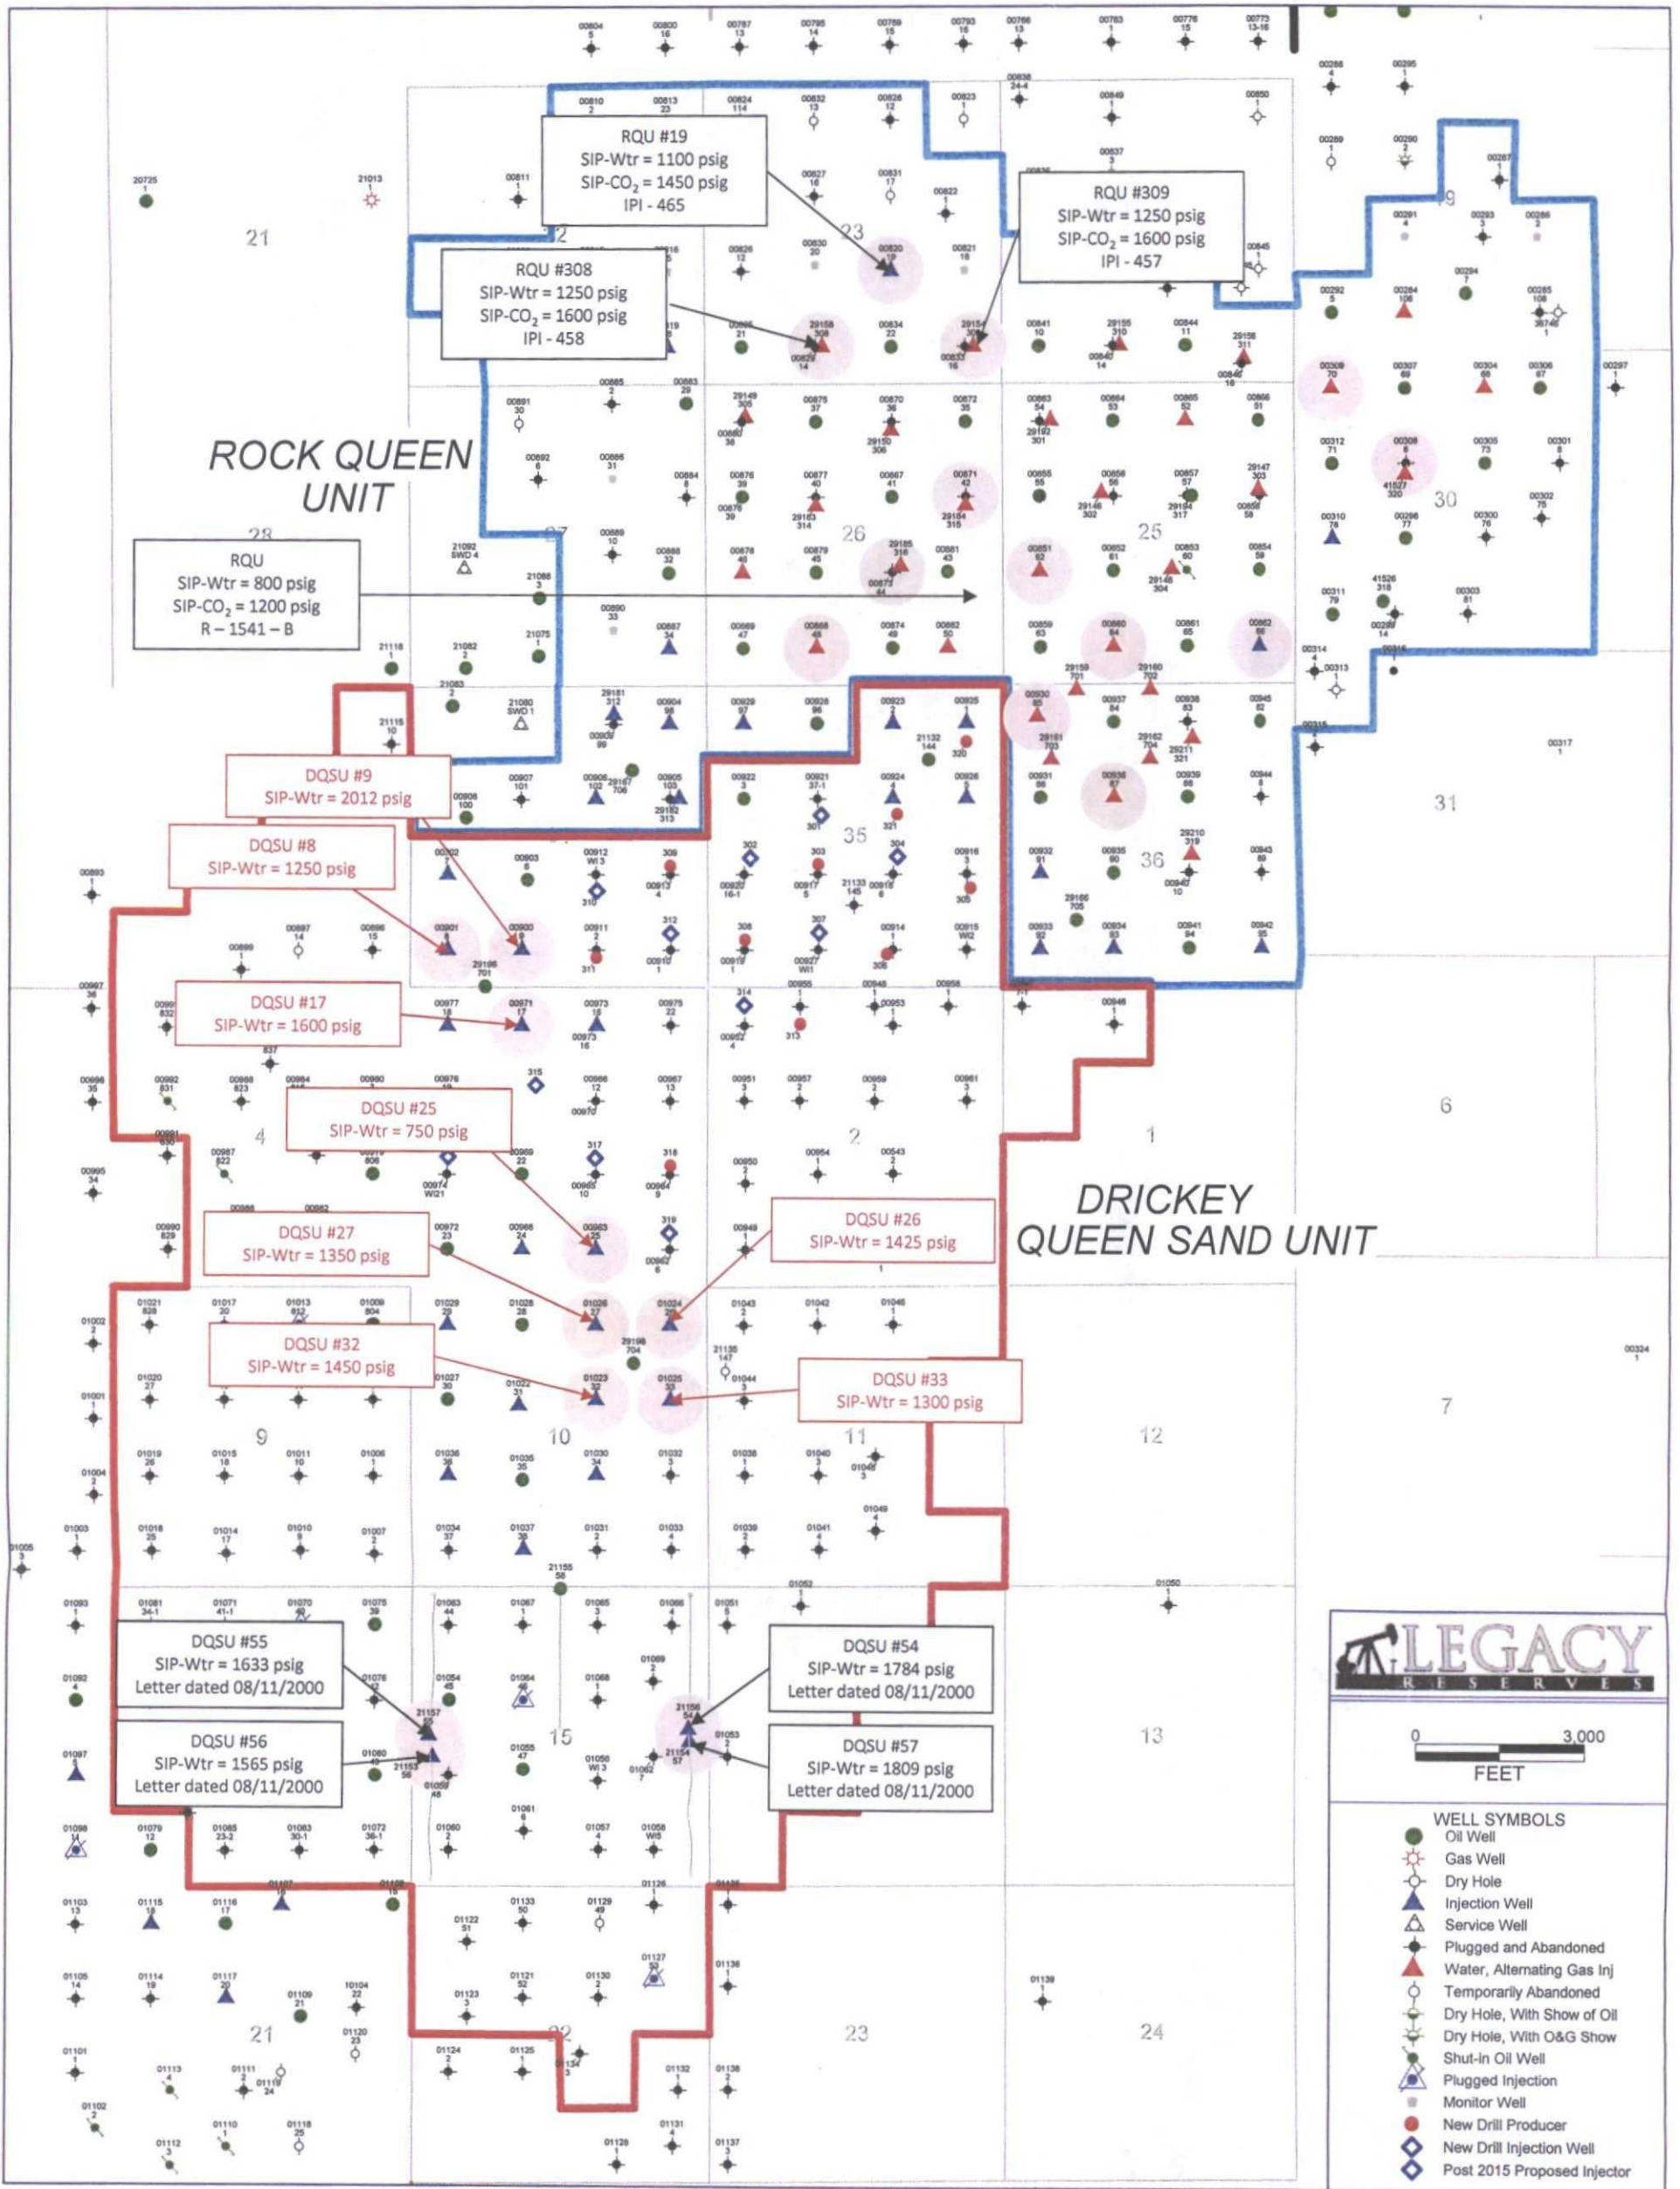

Caprock (Queen) Step Rate Tests

PFTRA 11/26/2014 1:51:05 PM

Oil Conservation Division
Case No. 15255
Exhibit No. 15-A