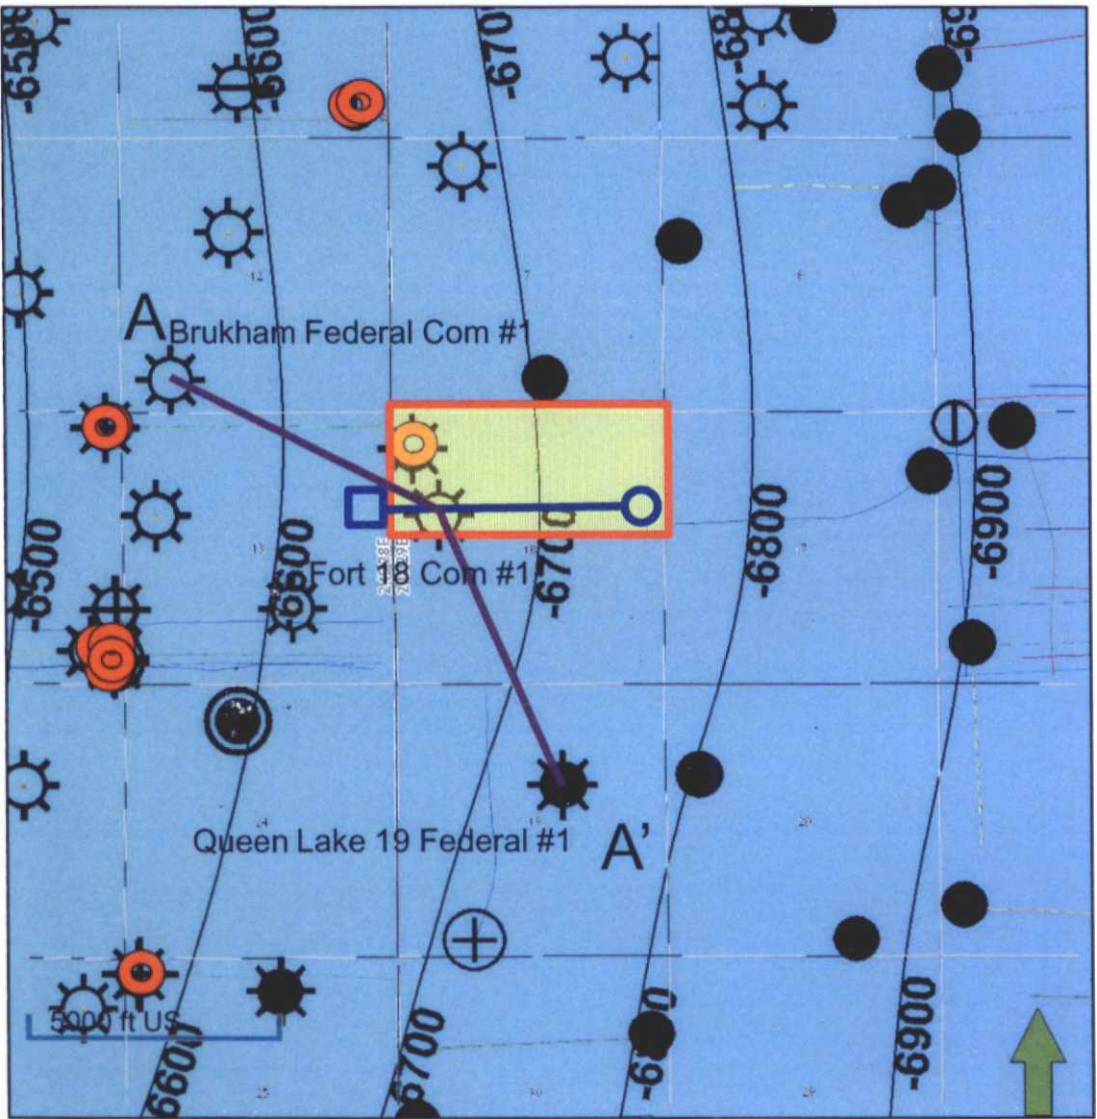

**Pierce Crossing; Wolfcamp (Gas) (Pool Code 96712)  
Structure Map (Top Wolfcamp Subsea) & Cross Section Map View**

**Map Legend**

- BHL  Matador – Horizontal Location
- SHL   Project Area
-  Wolfcamp Producer

C.I. = 100'