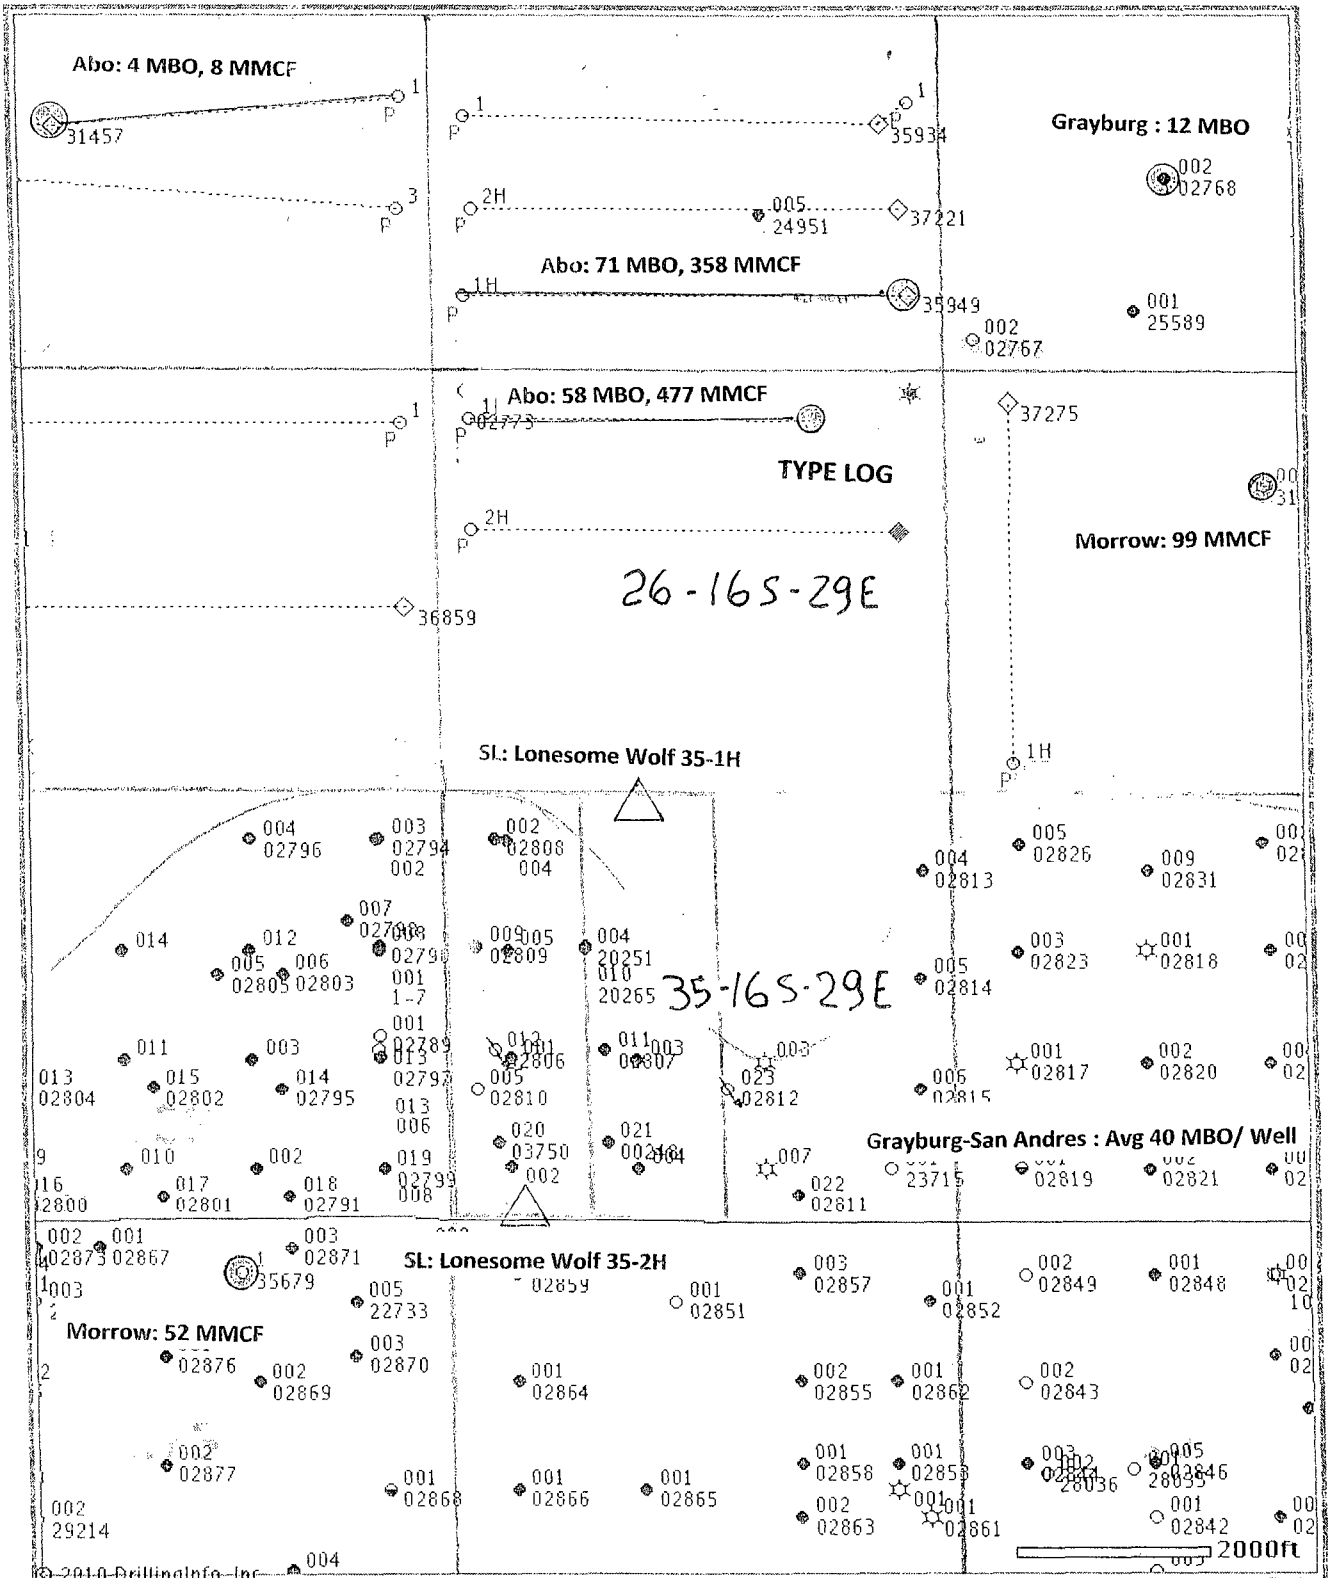

Lonesome Wolf Production Plat

© 2010 DrillingInfo, Inc.

Oil Conservation Commission
 CASE # 14542
 EXHIBIT No. 4