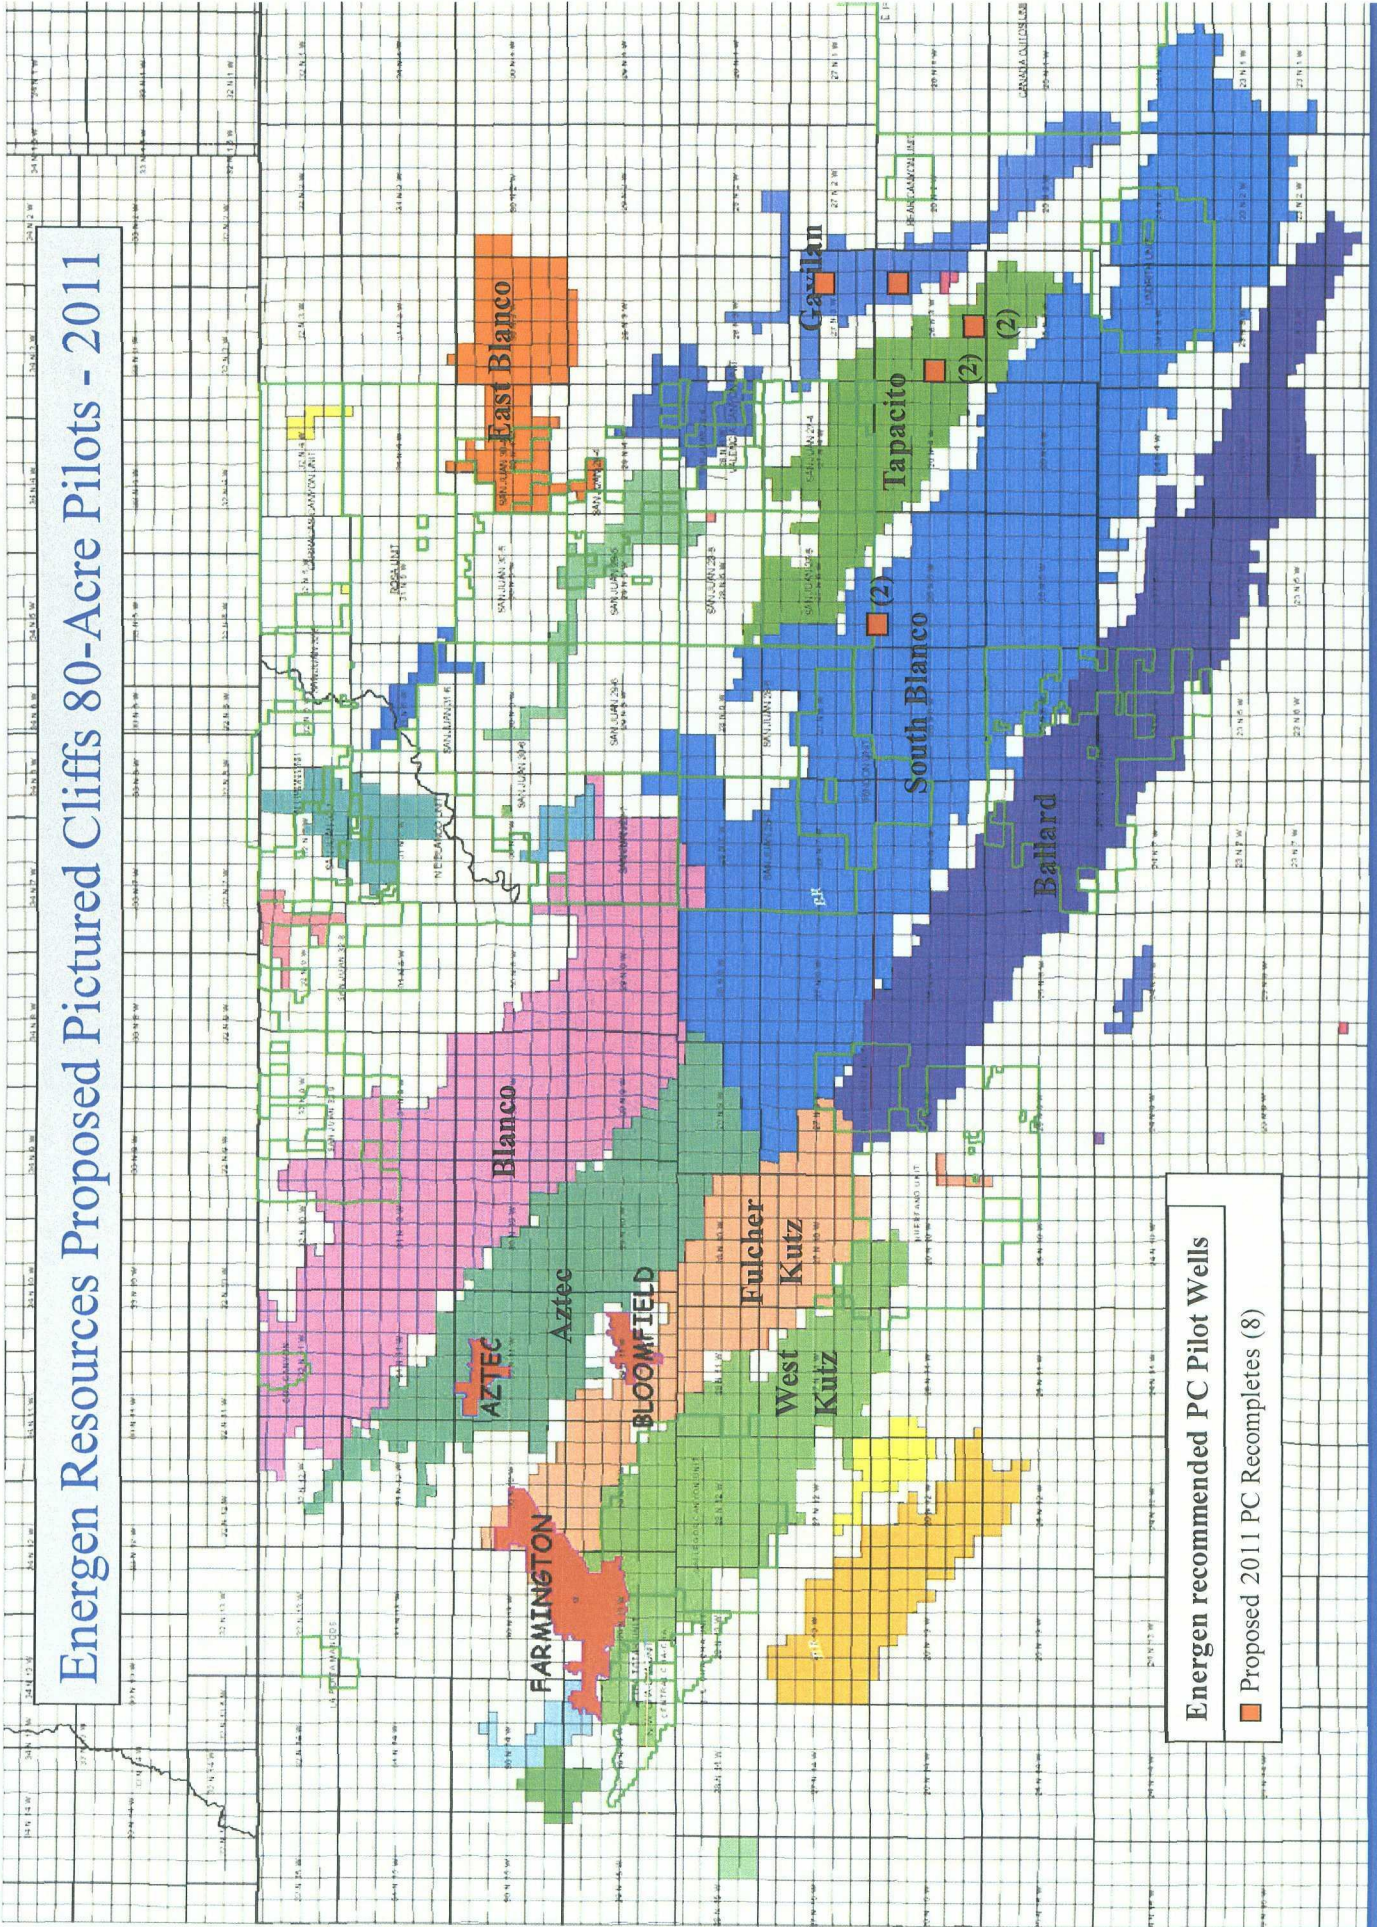

Case # 14539

80-Acre Pilot Project
Pictured Cliffs Formation
San Juan Basin, NM
Sept, 2, 2010

ENERGEN
RESOURCES

Energen Resources Proposed Pictured Cliffs 80-Acre Pilots - 2011

Energen recommended PC Pilot Wells

Proposed 2011 PC Re-completes (8)