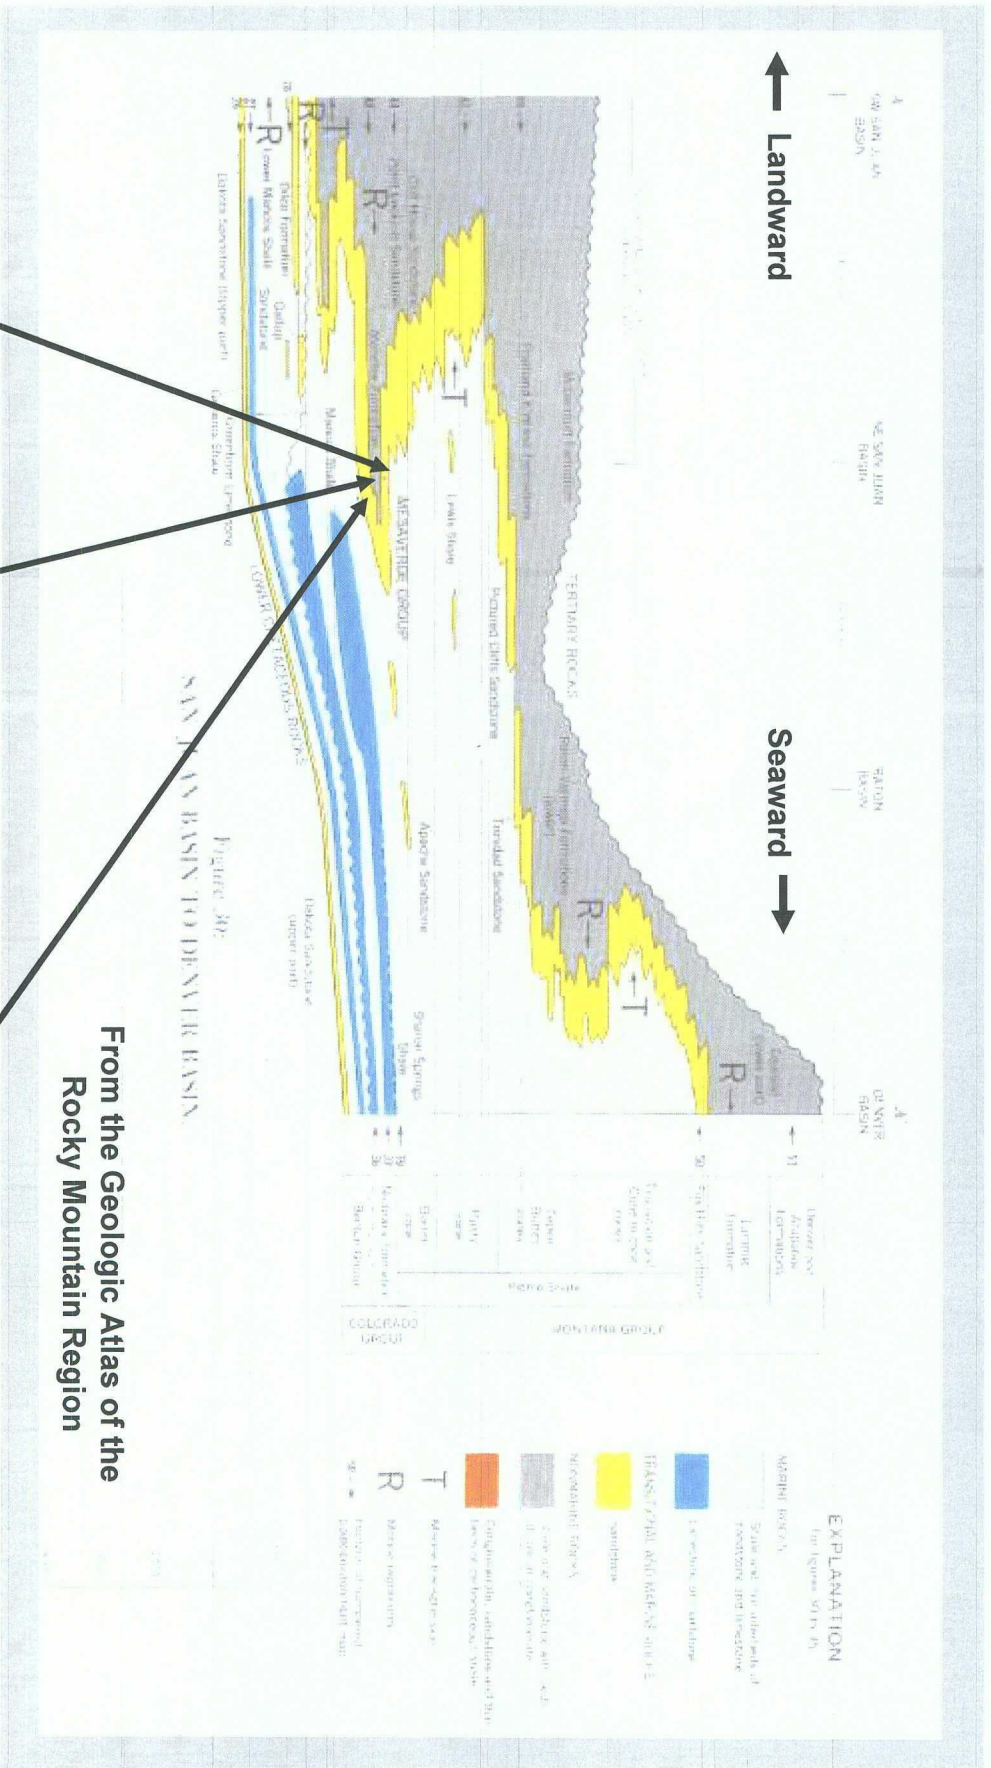

# San Juan Basin Regional Cross Section

From the Geologic Atlas of the Rocky Mountain Region

Cliff House Landward-Stepping (Marine)

Menefee Seaward- and Landward-Stepping (Non-marine)

Point Lookout Seaward-Stepping (Marine)