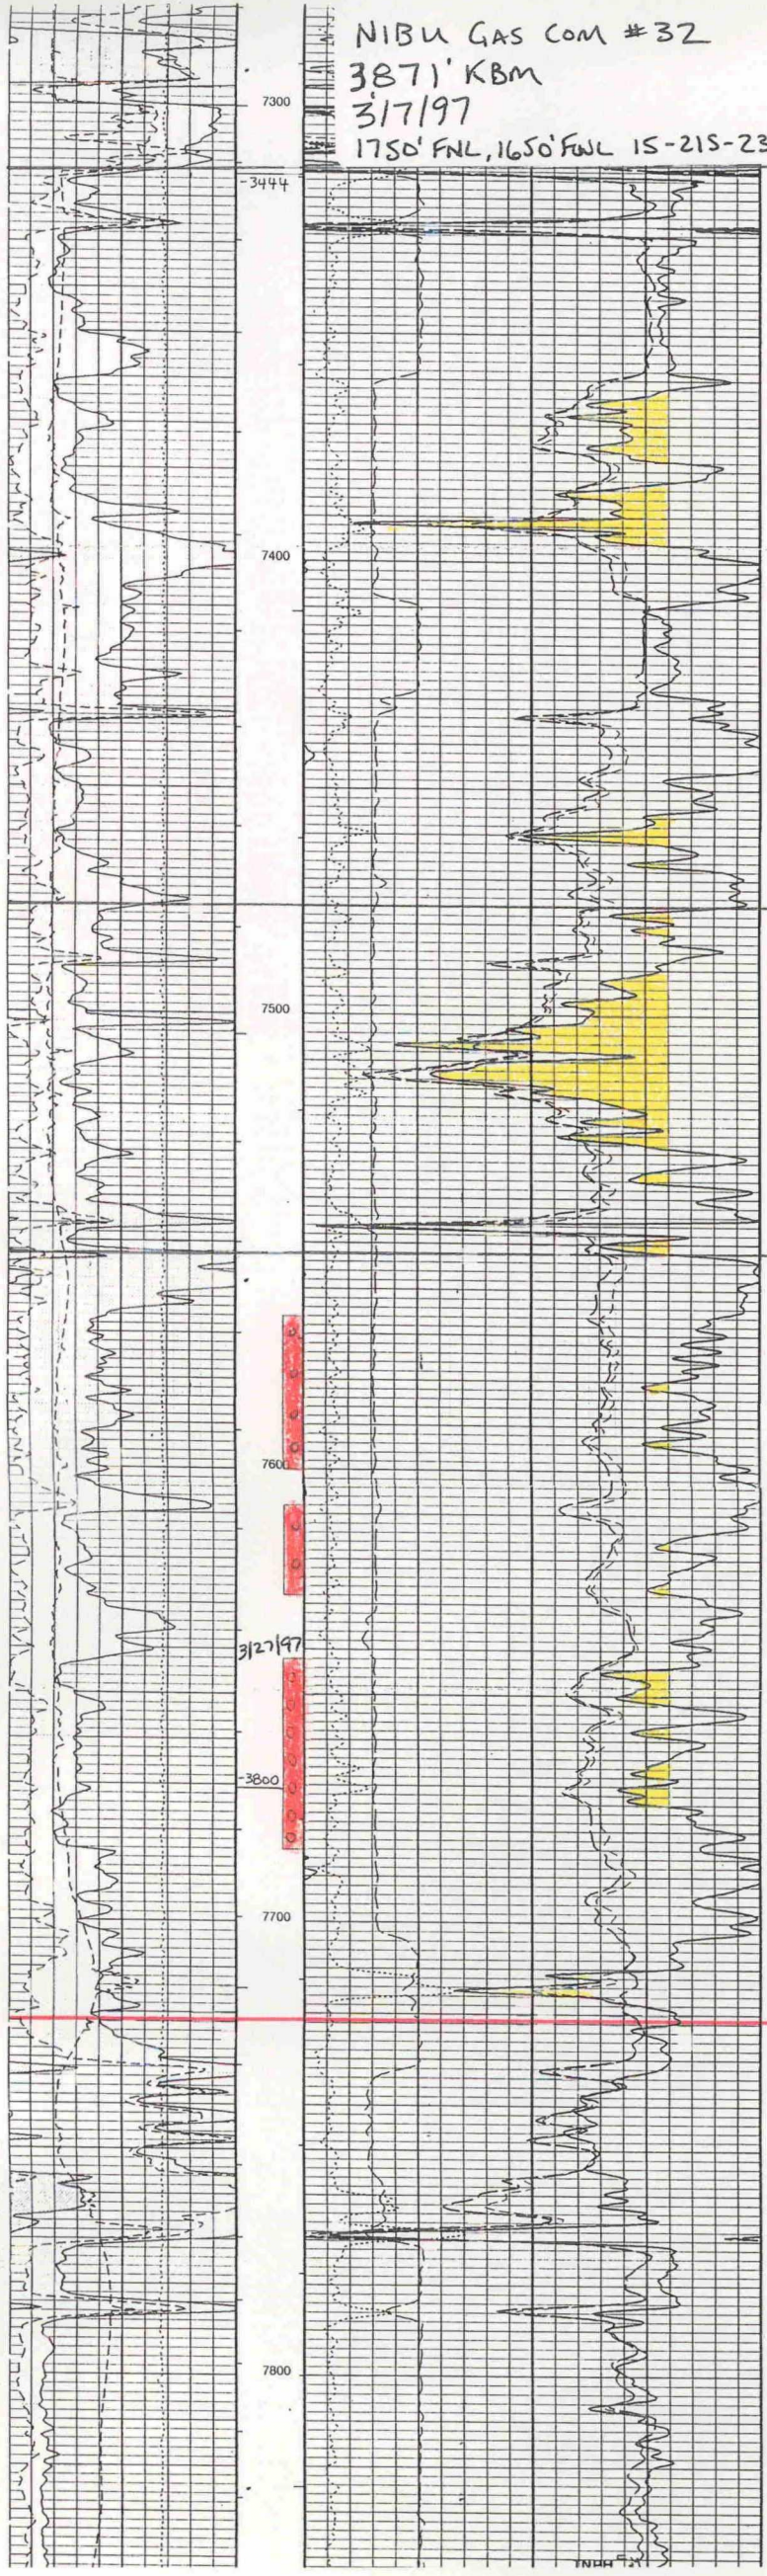

NIBU GAS COM #32
3871' KBM
317197
1750' FNL, 1650' FNL 15-21S-23E

CISCO

CANYON-1

CANYON-2

-3850