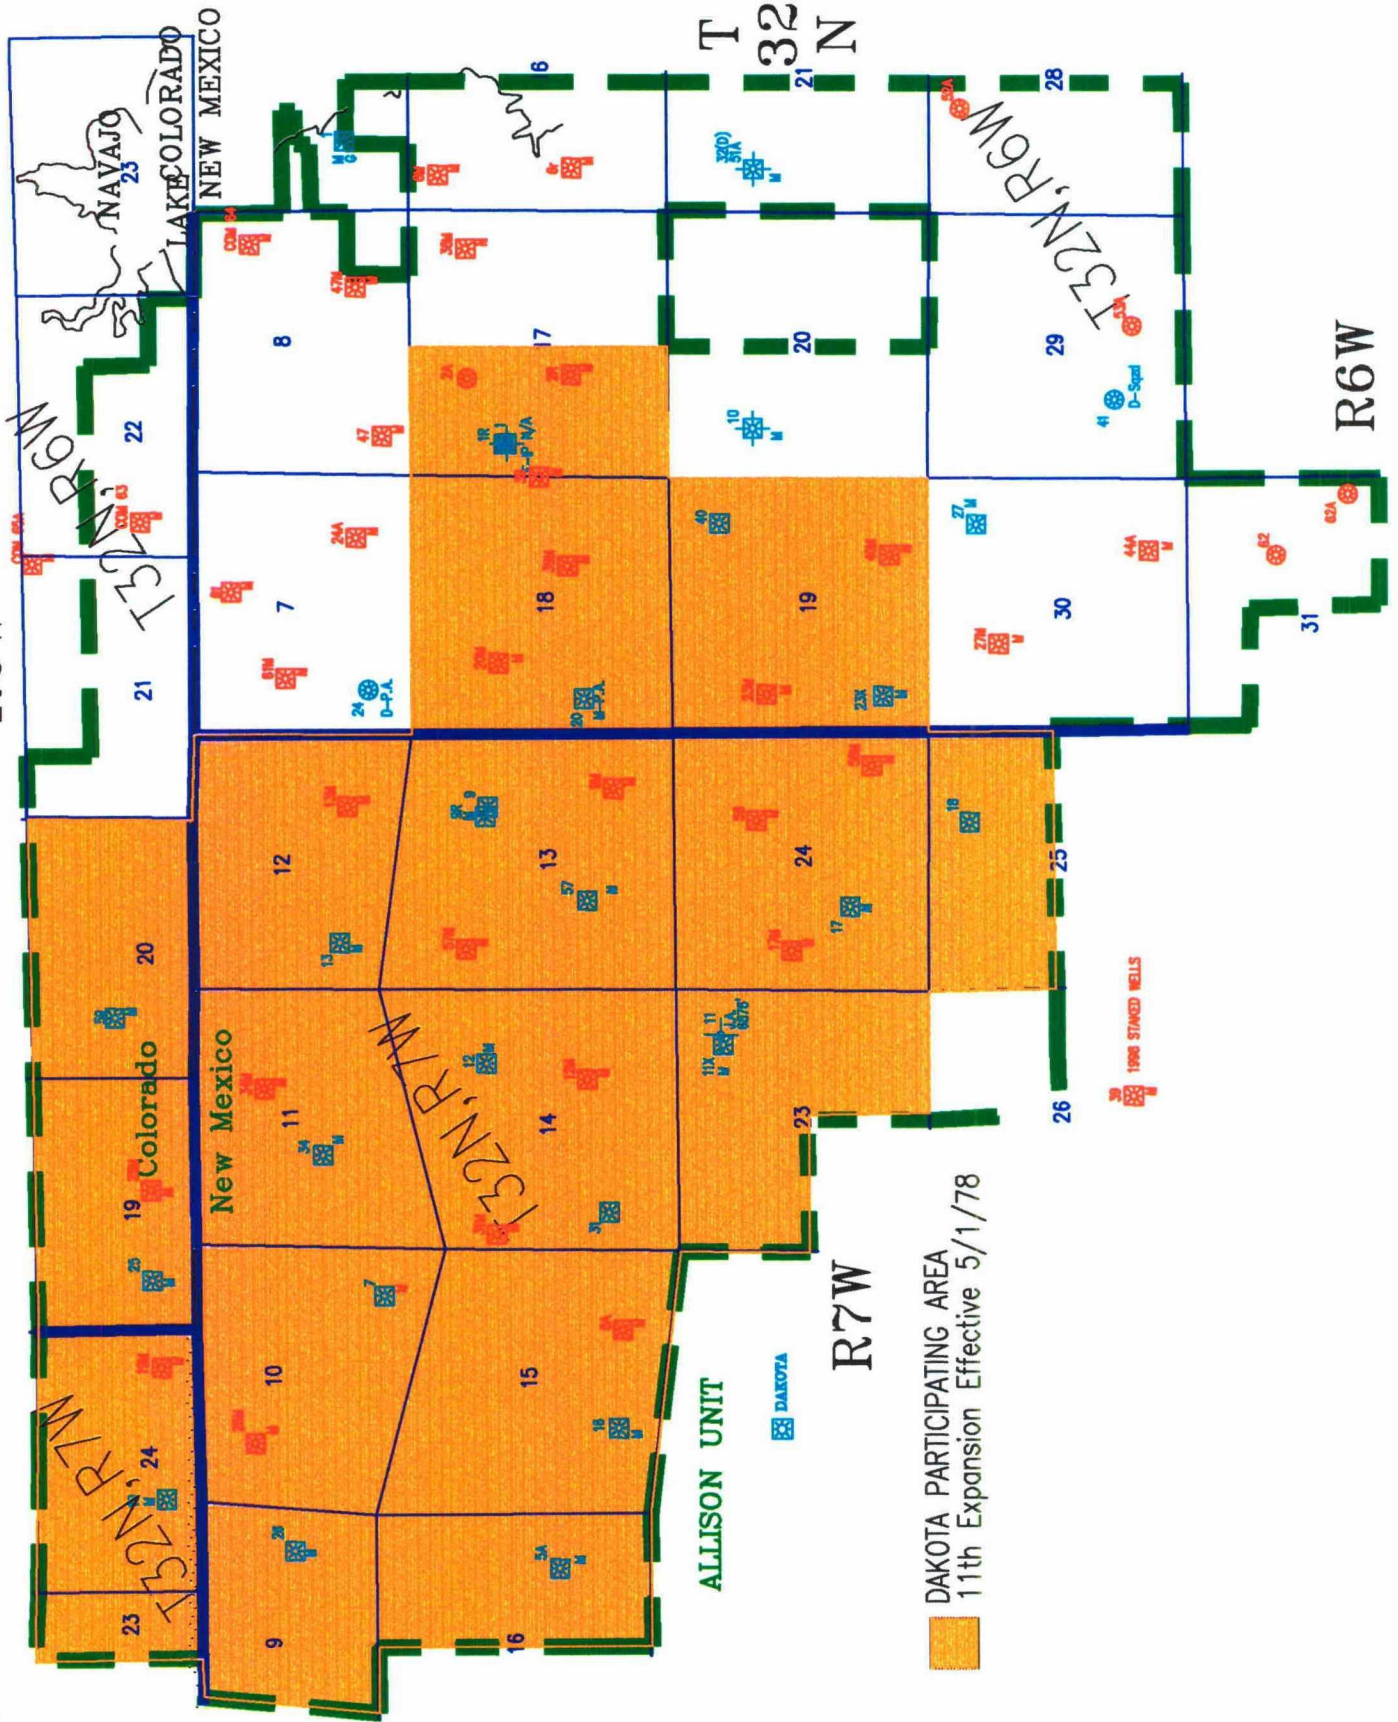

NEW MEXICO

LAKE COLORADO

NAVAJO

ALLISON UNIT

MESAVERDE

R7W

MESAVERDE PARTICIPATING AREA  
18th Expansion Effective 12/1/91

T 32 N

R6W

R6W

ALLISON UNIT

DAKOTA

R7W

DAKOTA PARTICIPATING AREA  
11th Expansion Effective 5/1/78

1986 STAKED WELLS

R6W

21

20

19

24

23

8

7

12

16

20

19

24

23

11

10

29