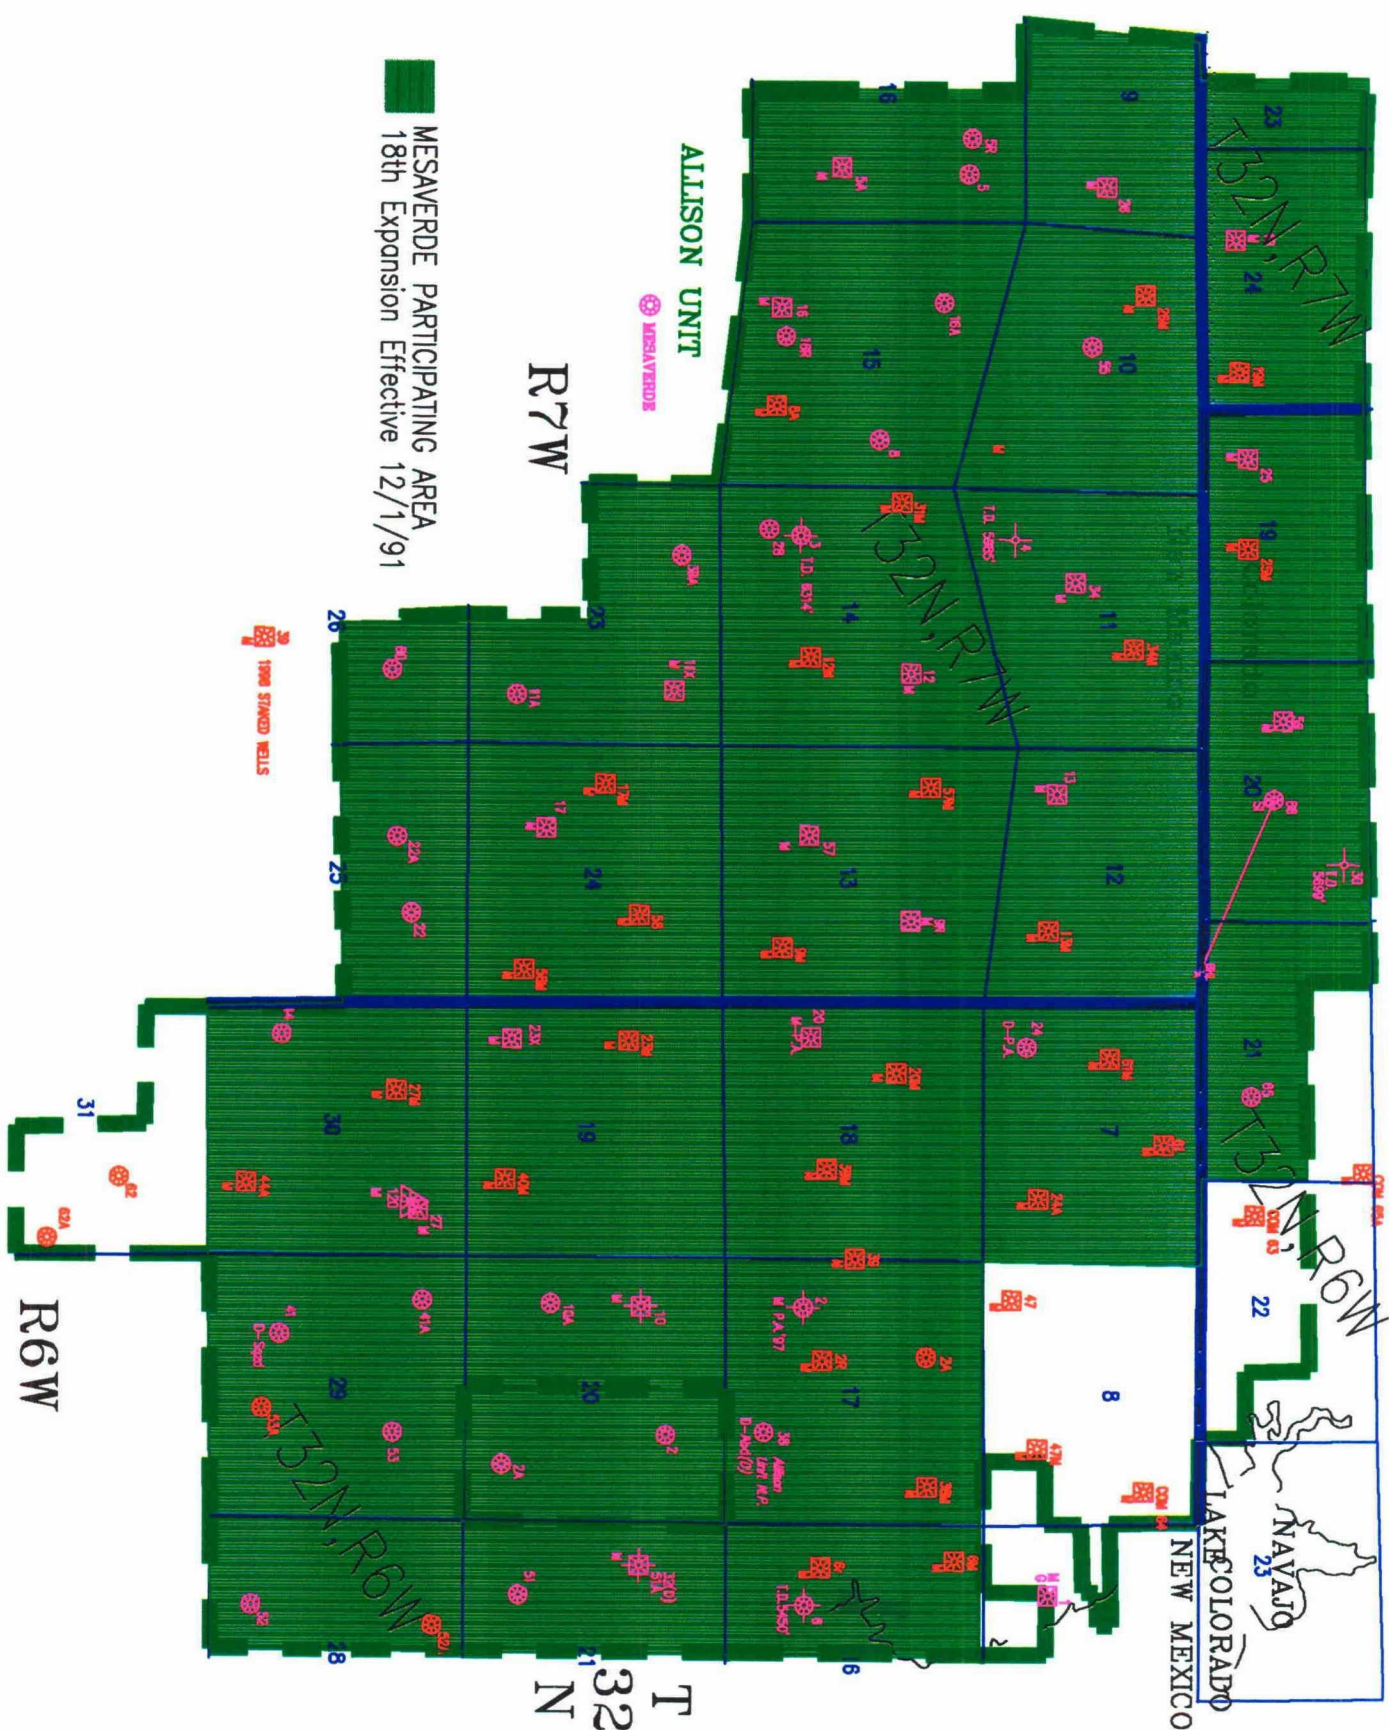

NEW MEXICO

LAKE COLORADO

NAVAJO

ALLISON UNIT

MESAVERDE

R7W

MESAVERDE PARTICIPATING AREA  
18th Expansion Effective 12/1/91

T 32 N

R6W

R6W

ALLISON UNIT

DAKOTA

R7W

DAKOTA PARTICIPATING AREA  
11th Expansion Effective 5/1/78

1986 STAKED WELLS

R6W

21

20

19

24

23

8

7

12

16

20

19

24

23

11

10

29