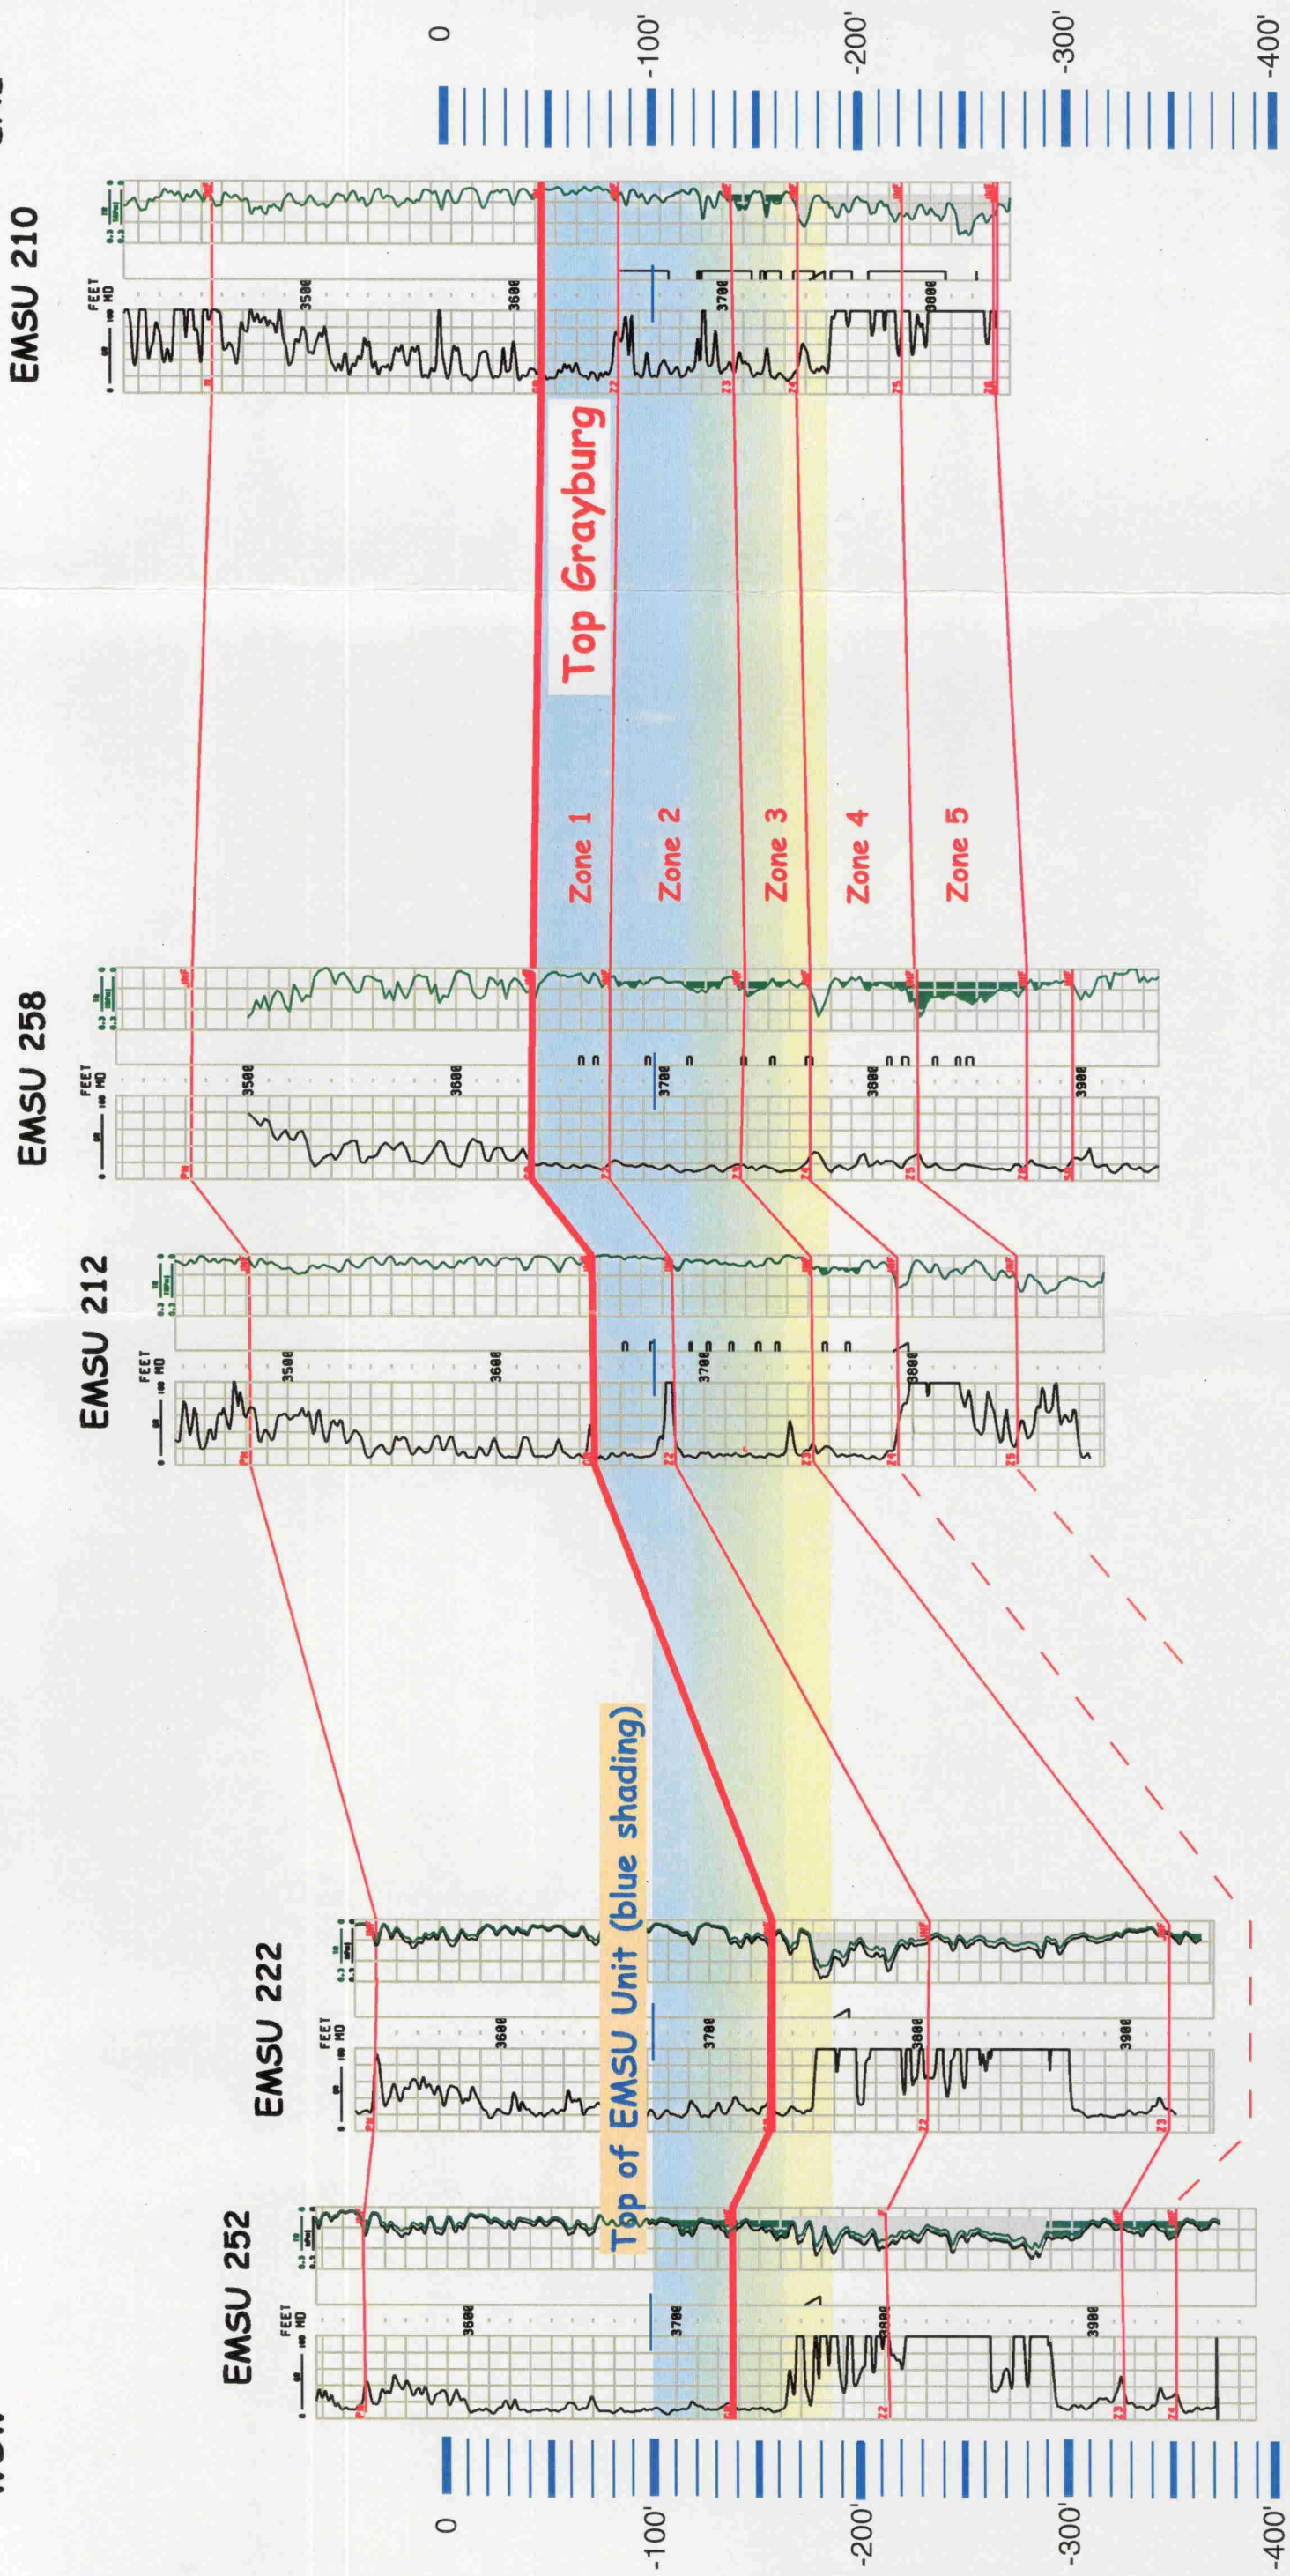

EUNICE MONUMENT SOUTH UNIT

Structural Cross Section Showing Top of Unit
(Top of Grayburg Fm or -100', whichever is shallower)

C
WSW

(no horizontal scale, see map)

C'
ENE

EMSU Historical Injector Pattern Performance