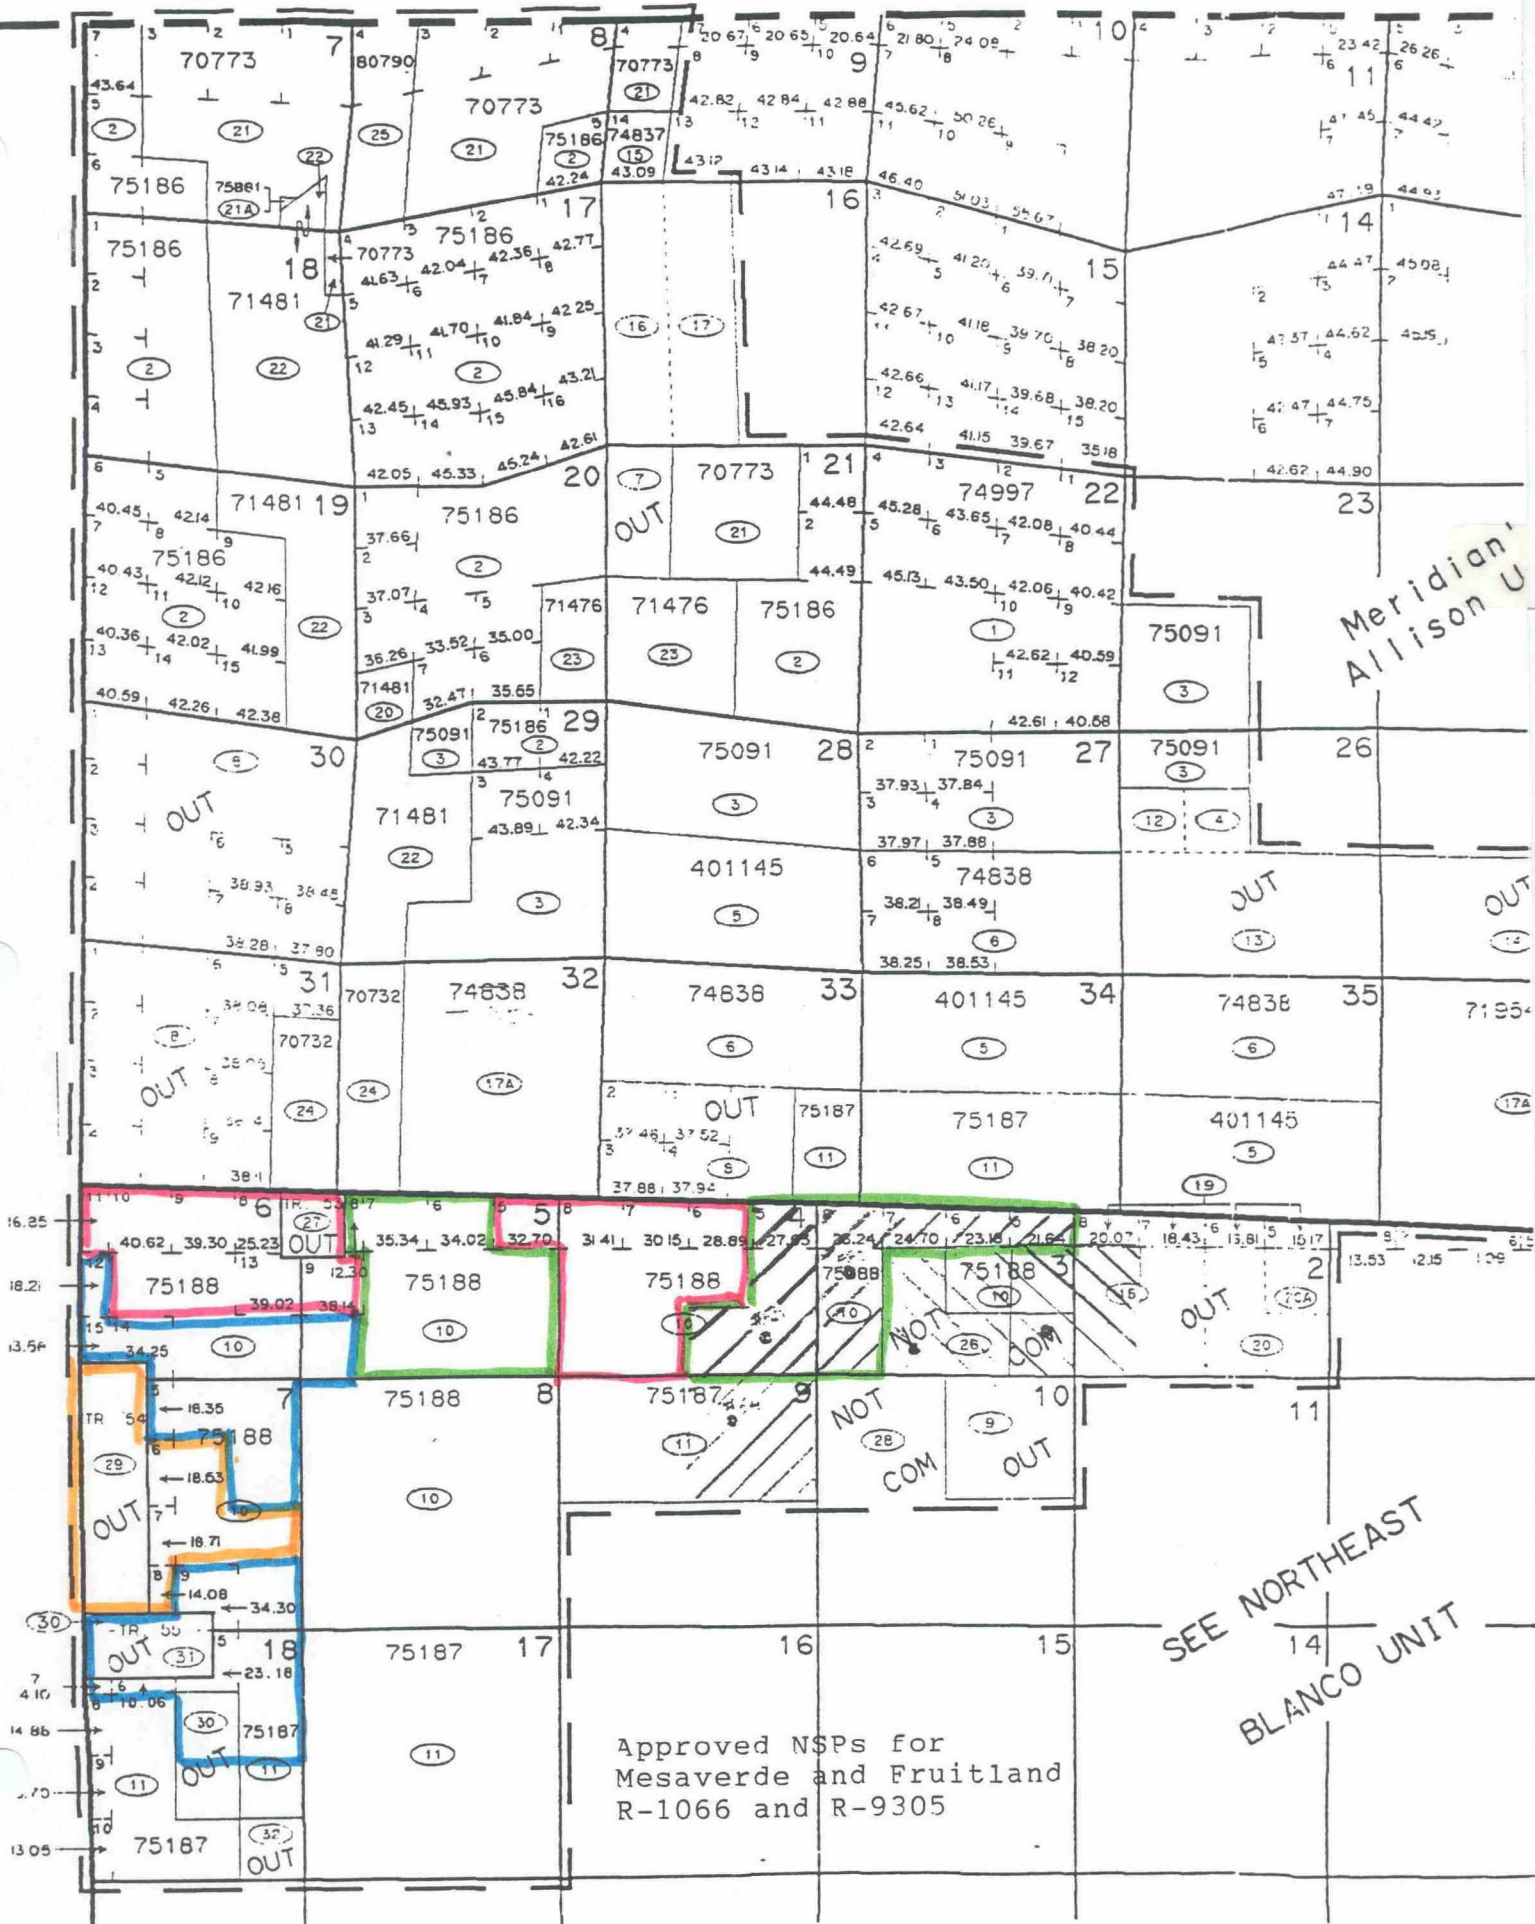

T
32
N

T
31
N

Meridian
Allison U

SEE NORTHEAST
BLANCO UNIT

Approved NSPs for
Mesaverde and Fruitland
R-1066 and R-9305