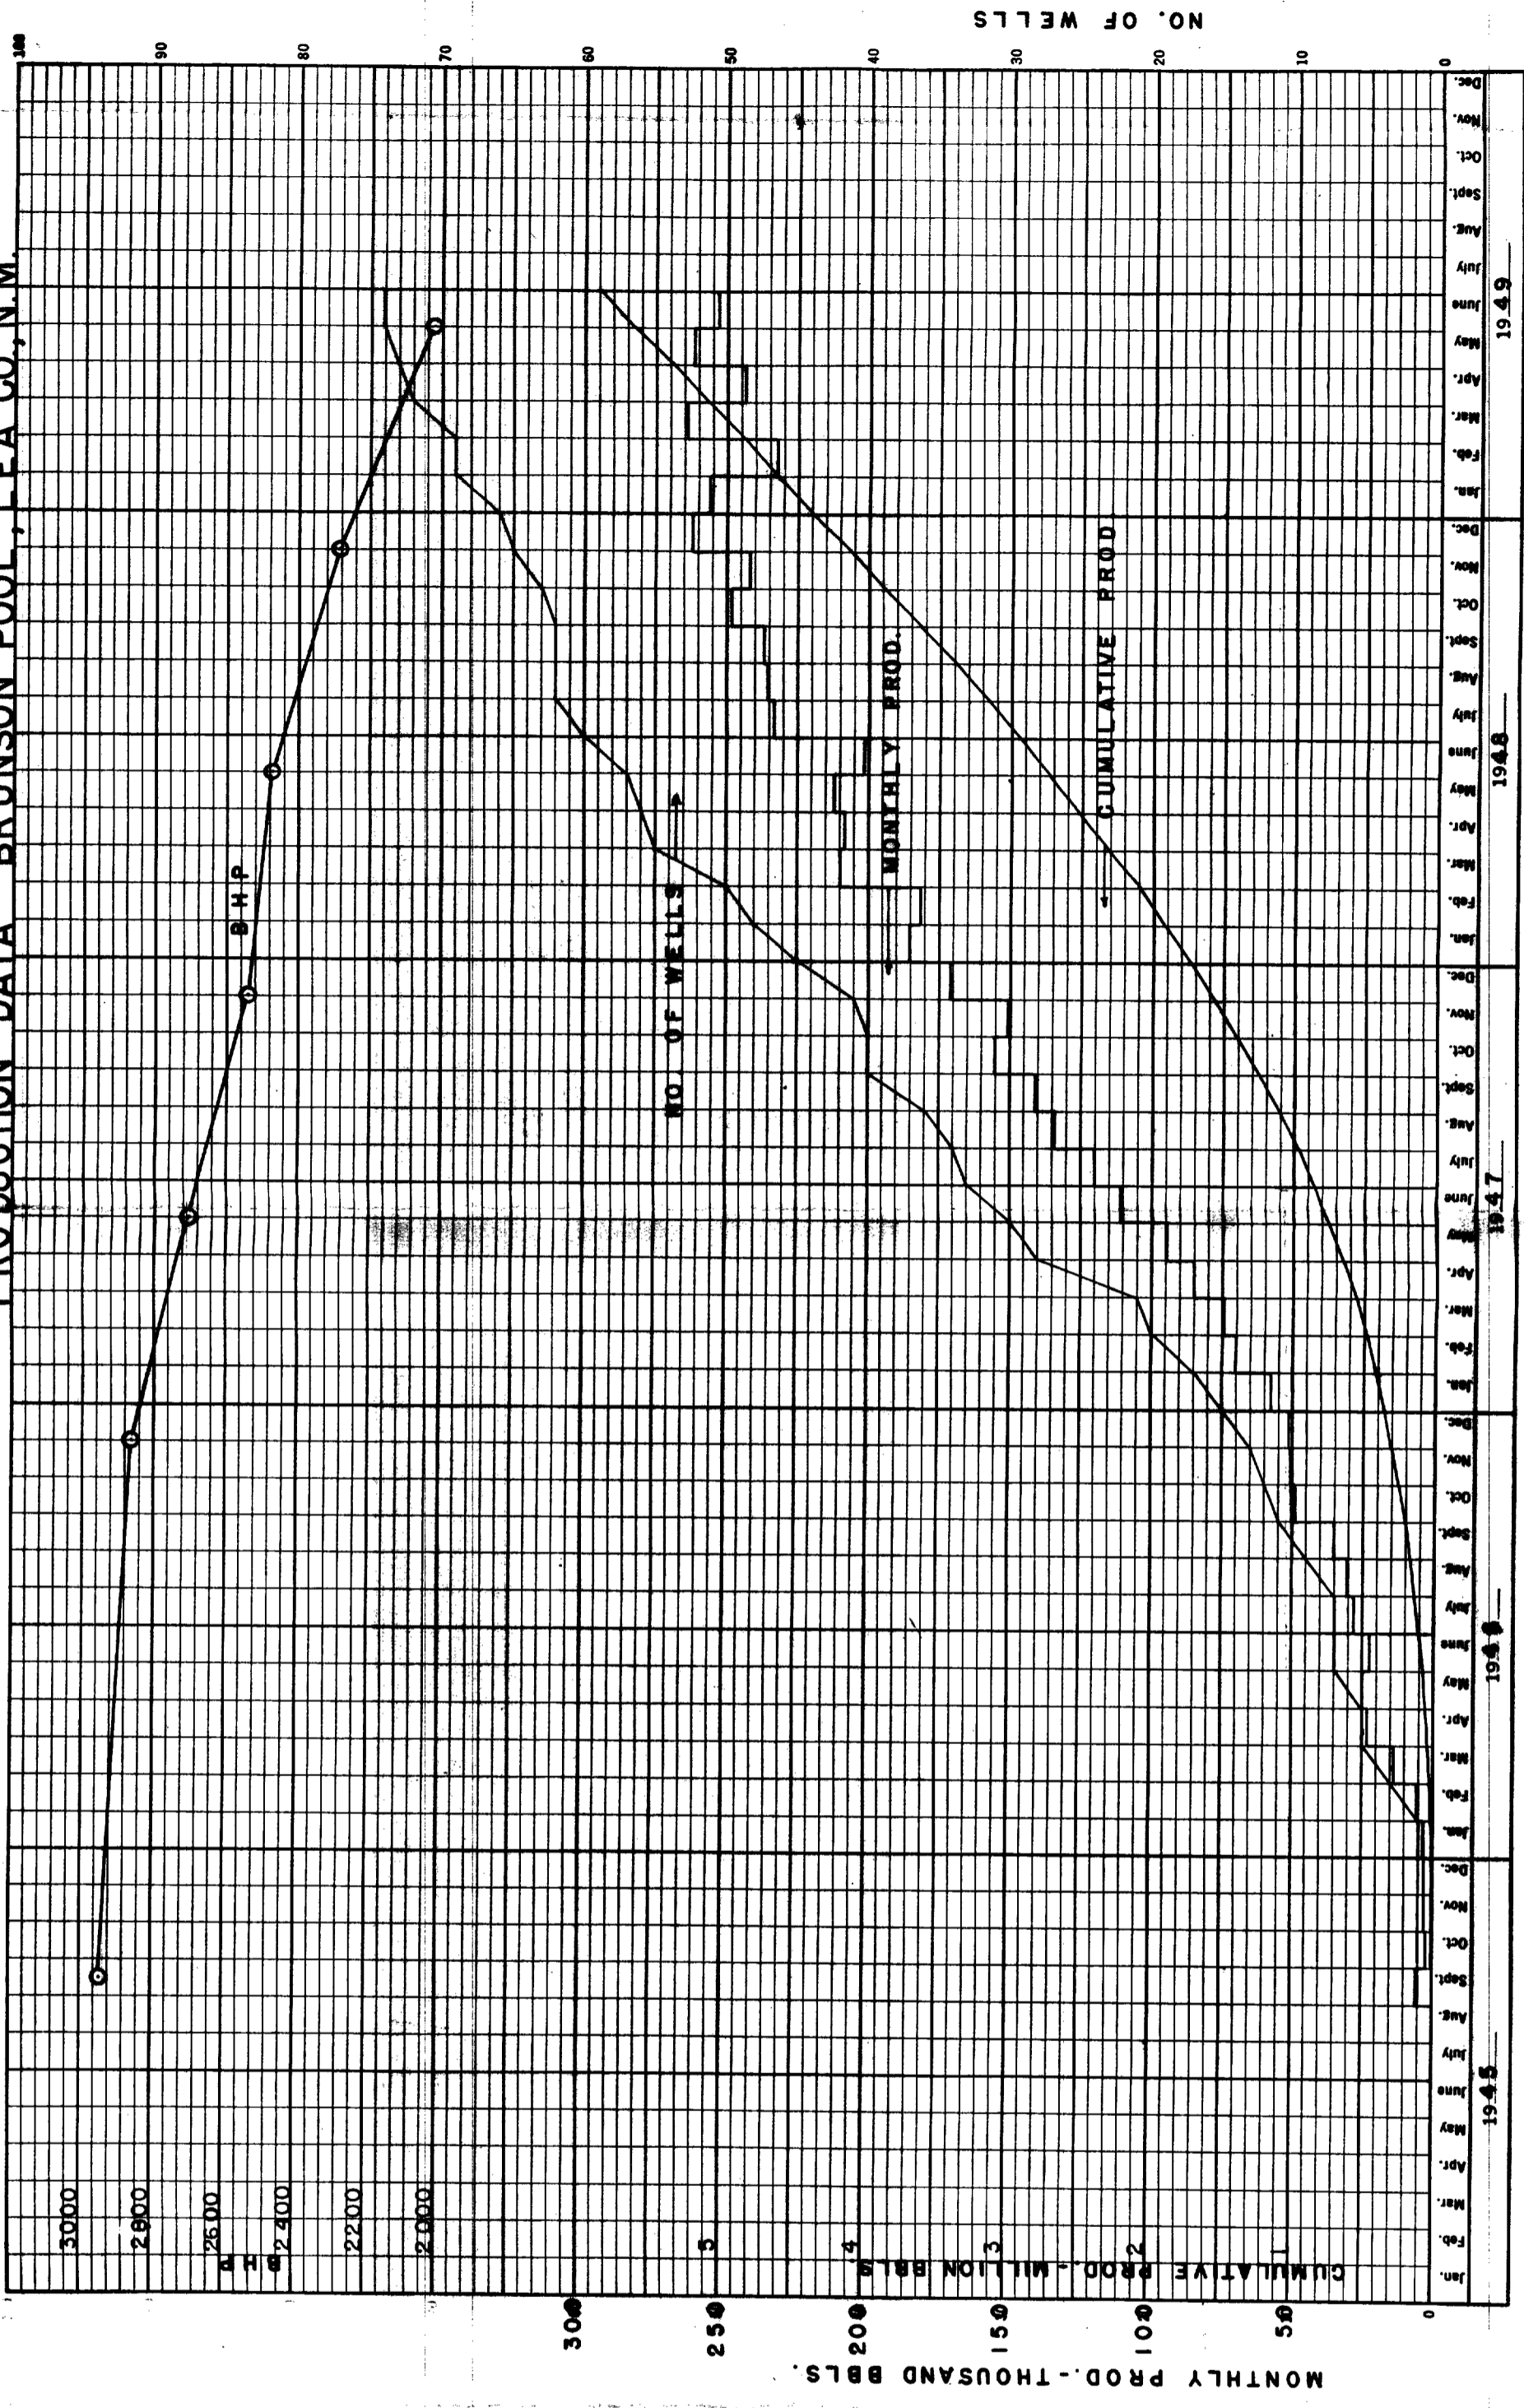

Pl # 2 Case 202

MONTHLY PRODUCTION 1000 BBLs

B H P

PRODUCTION DATA BRUNSON POOL

NUMBER OF WELLS

G O R

PRODUCTION DATA BRUNSON POOL, LEA CO., N.M.

KUFFEL & ESSER CO., N. Y. NO. 388-1881
 Five Years by Months
 Months Lengthwise of Paper
 MADE IN U. S. A.