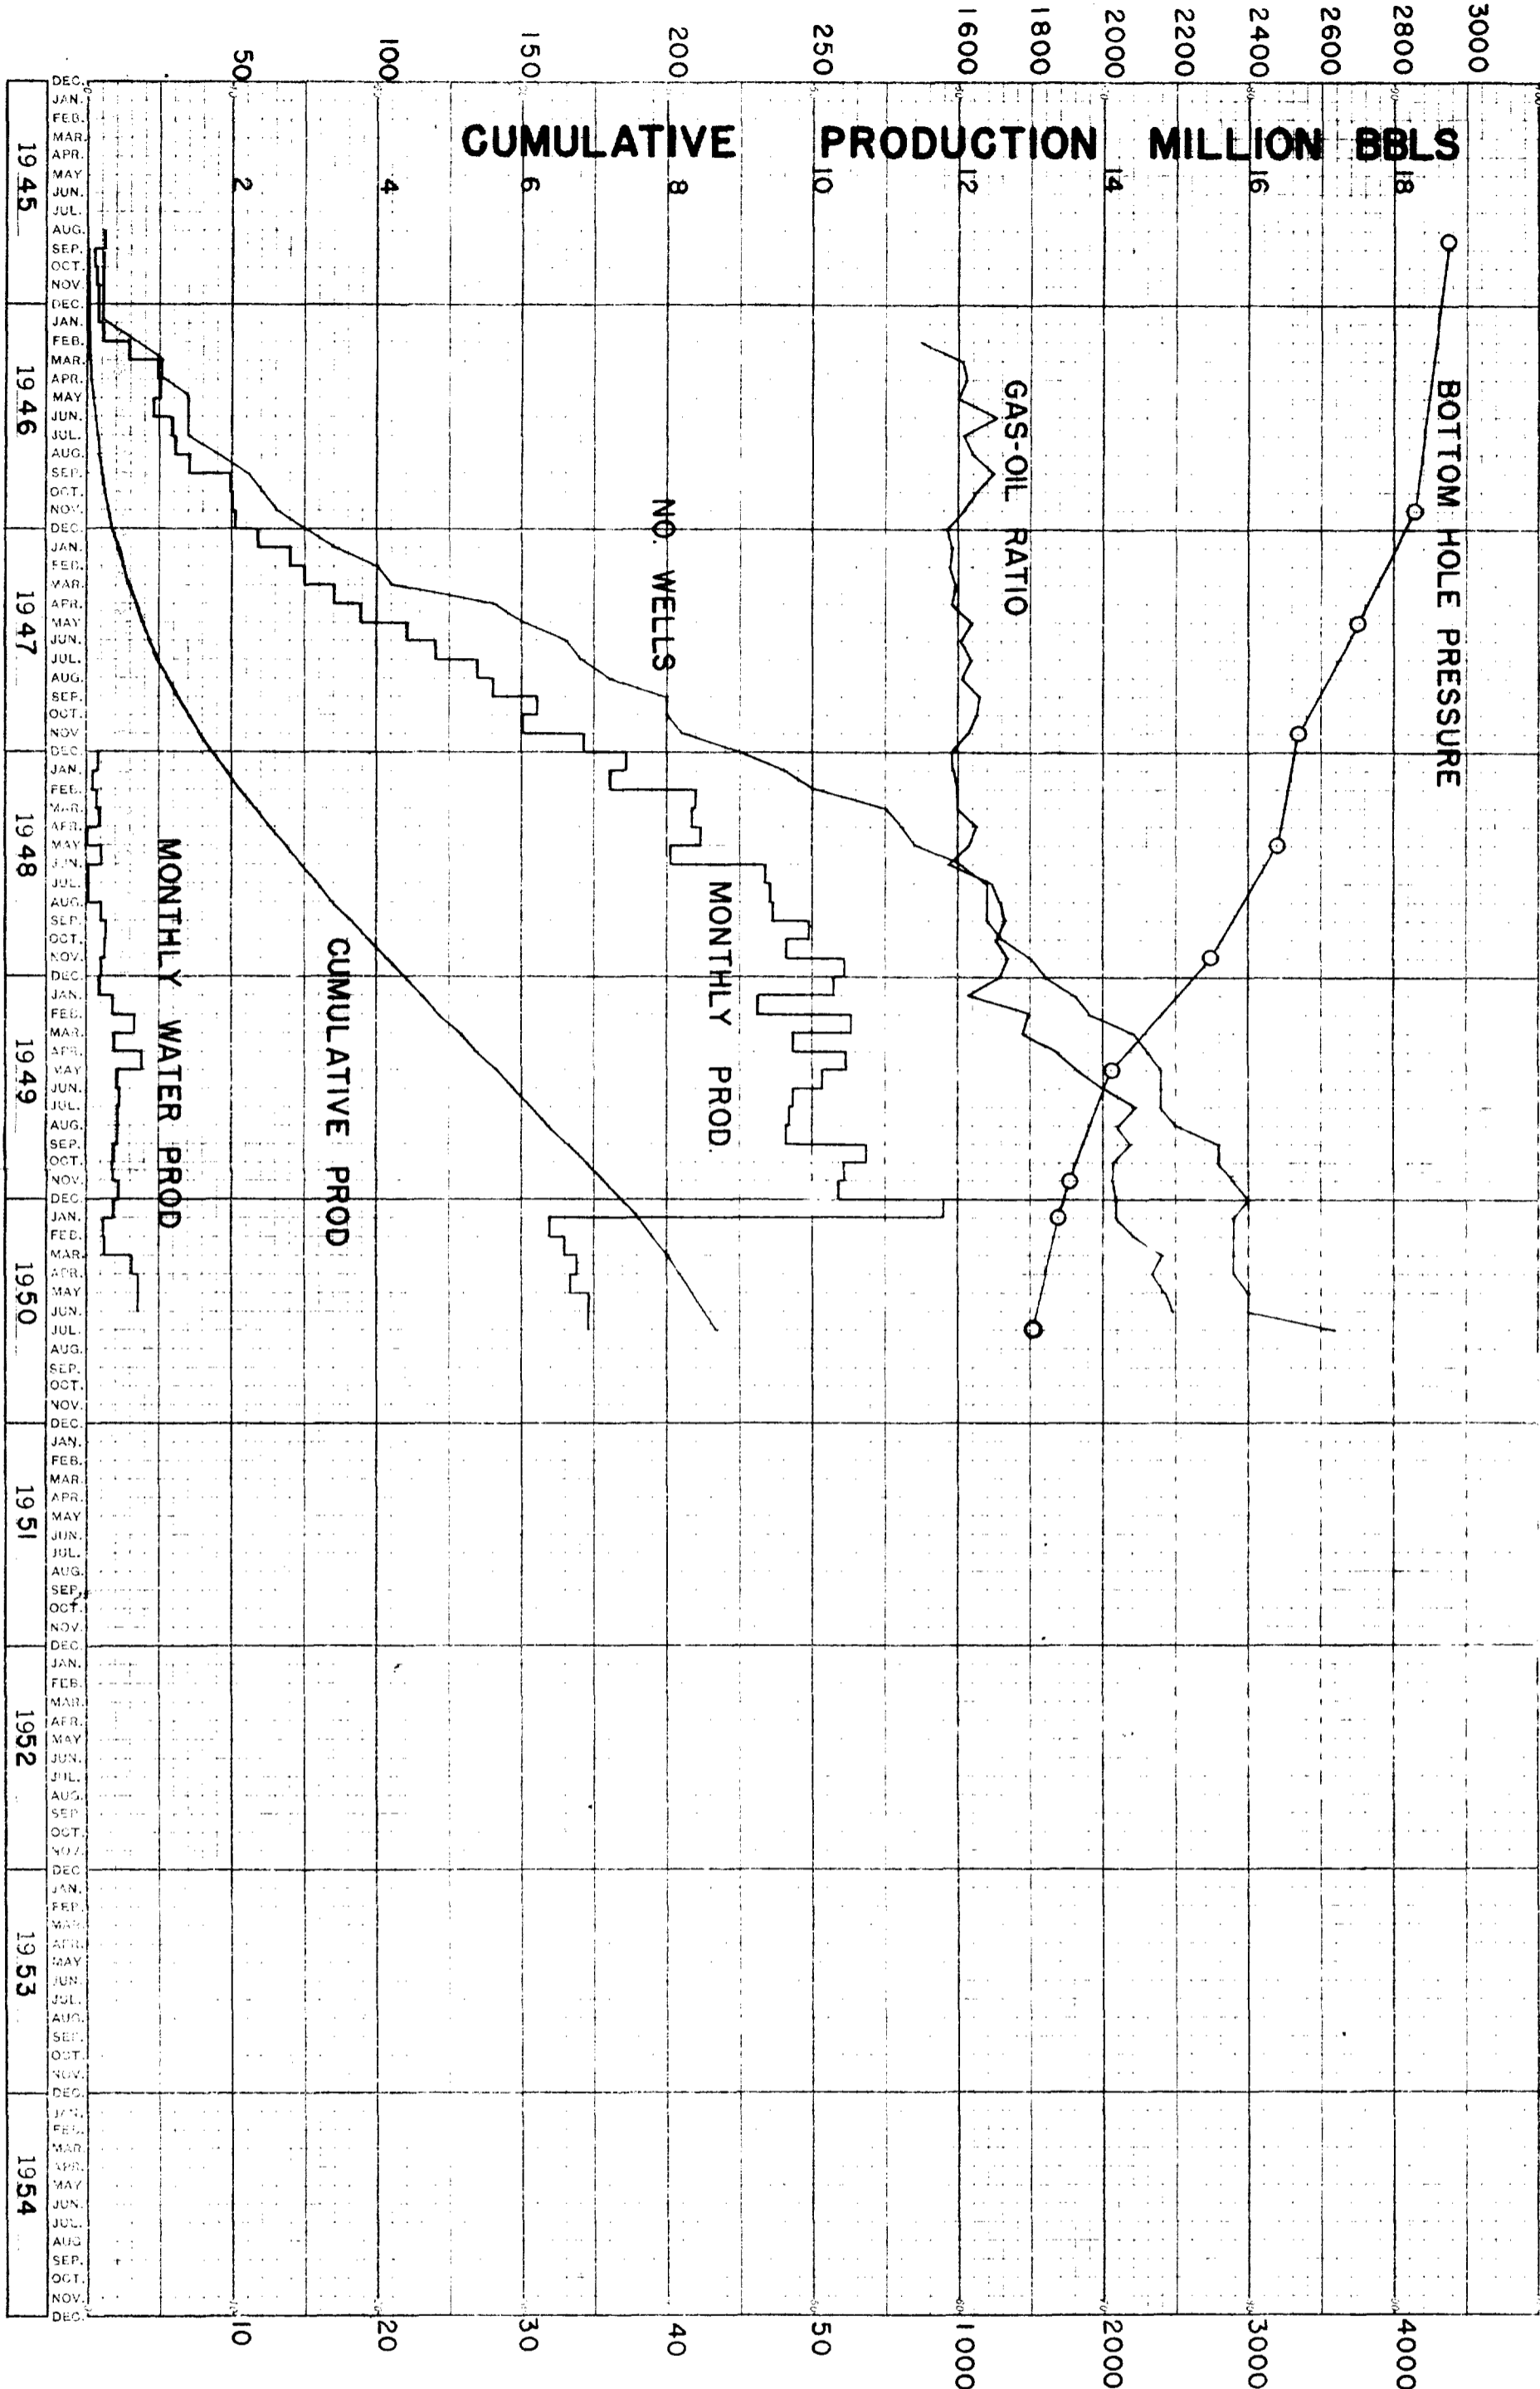

Pl # 2 Case 202

MONTHLY PRODUCTION 1000 BBLs

B H P

PRODUCTION DATA BRUNSON POOL

NUMBER OF WELLS

G O R

PRODUCTION DATA BRUNSON POOL, LEA CO., N.M.

KUFFEL & ESSER CO., N. Y. NO. 388-1881
 Five Years by Months
 Months Lengthwise of Paper
 MADE IN U. S. A.