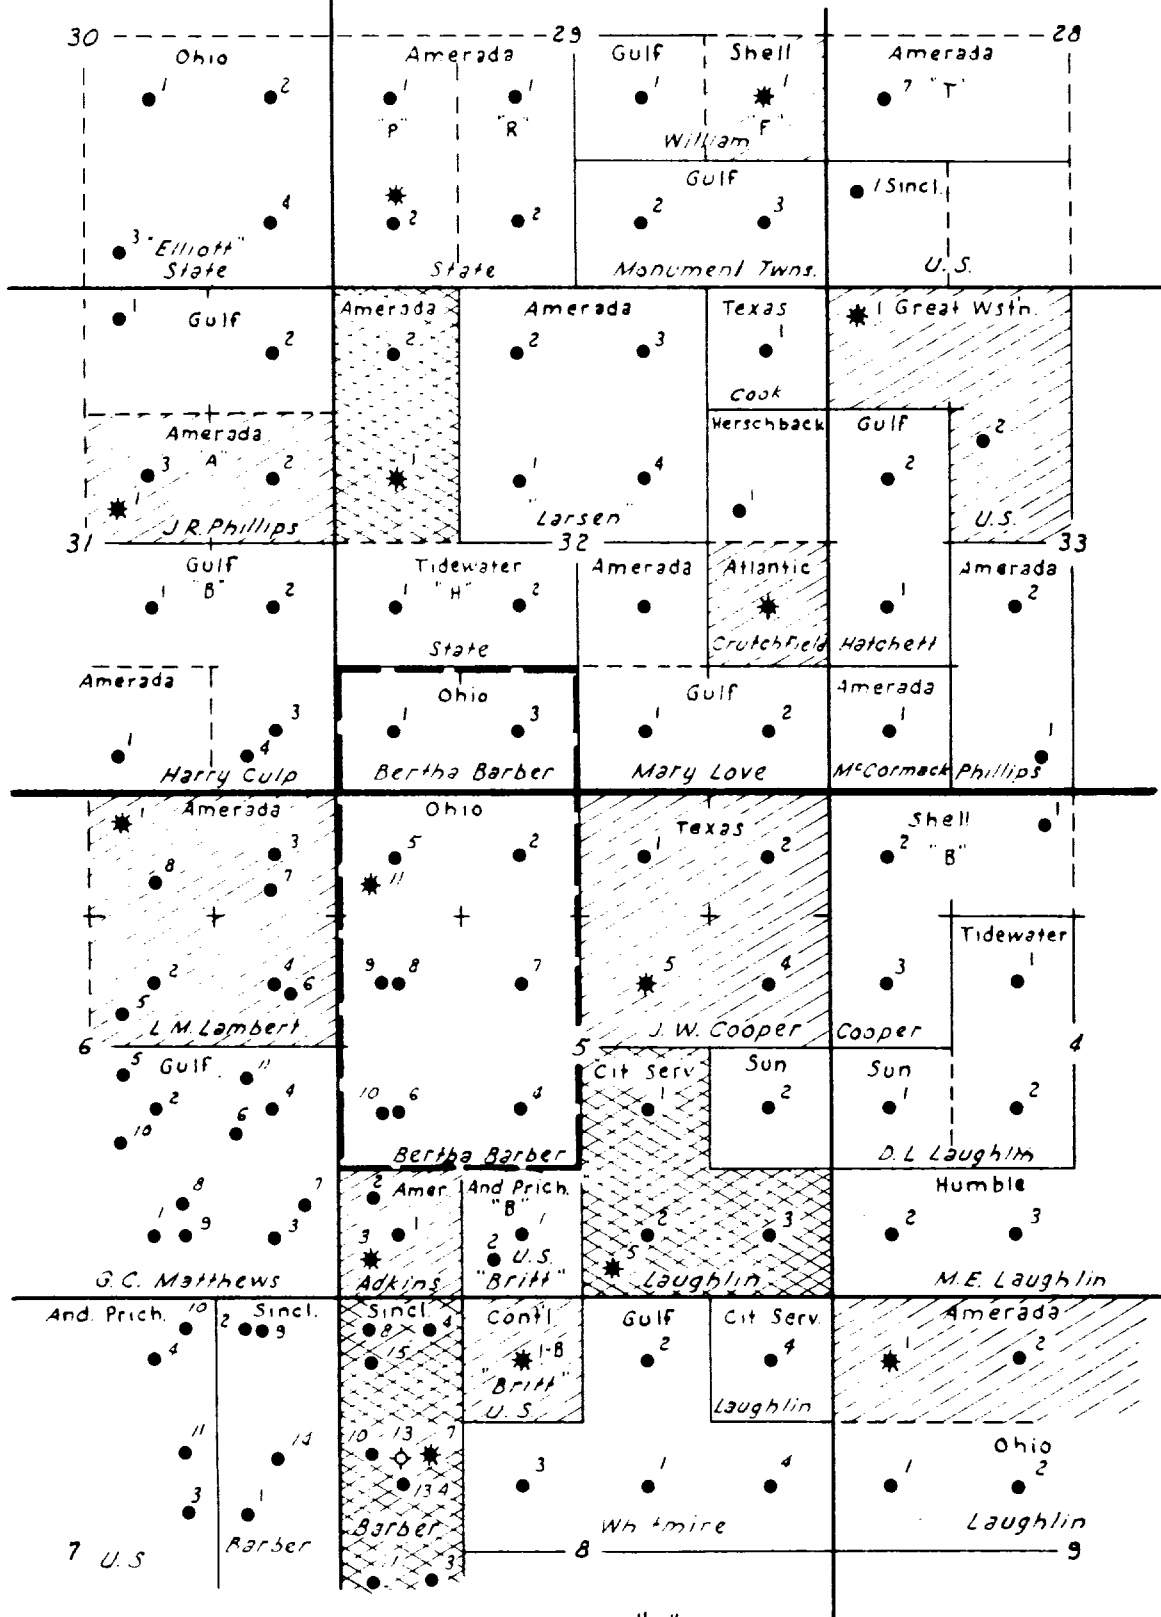

R-37-E

T
19
S

T
20
S

EXHIBIT "A"

To THE OHIO OIL COMPANY'S Application
 For Non Standard Gas Proration Unit
 For S/2 SW/4 32-19-37 & NW/4 & N/2 SW/4
 5-20-37 EUMONT GAS POOL.

1"=2000'