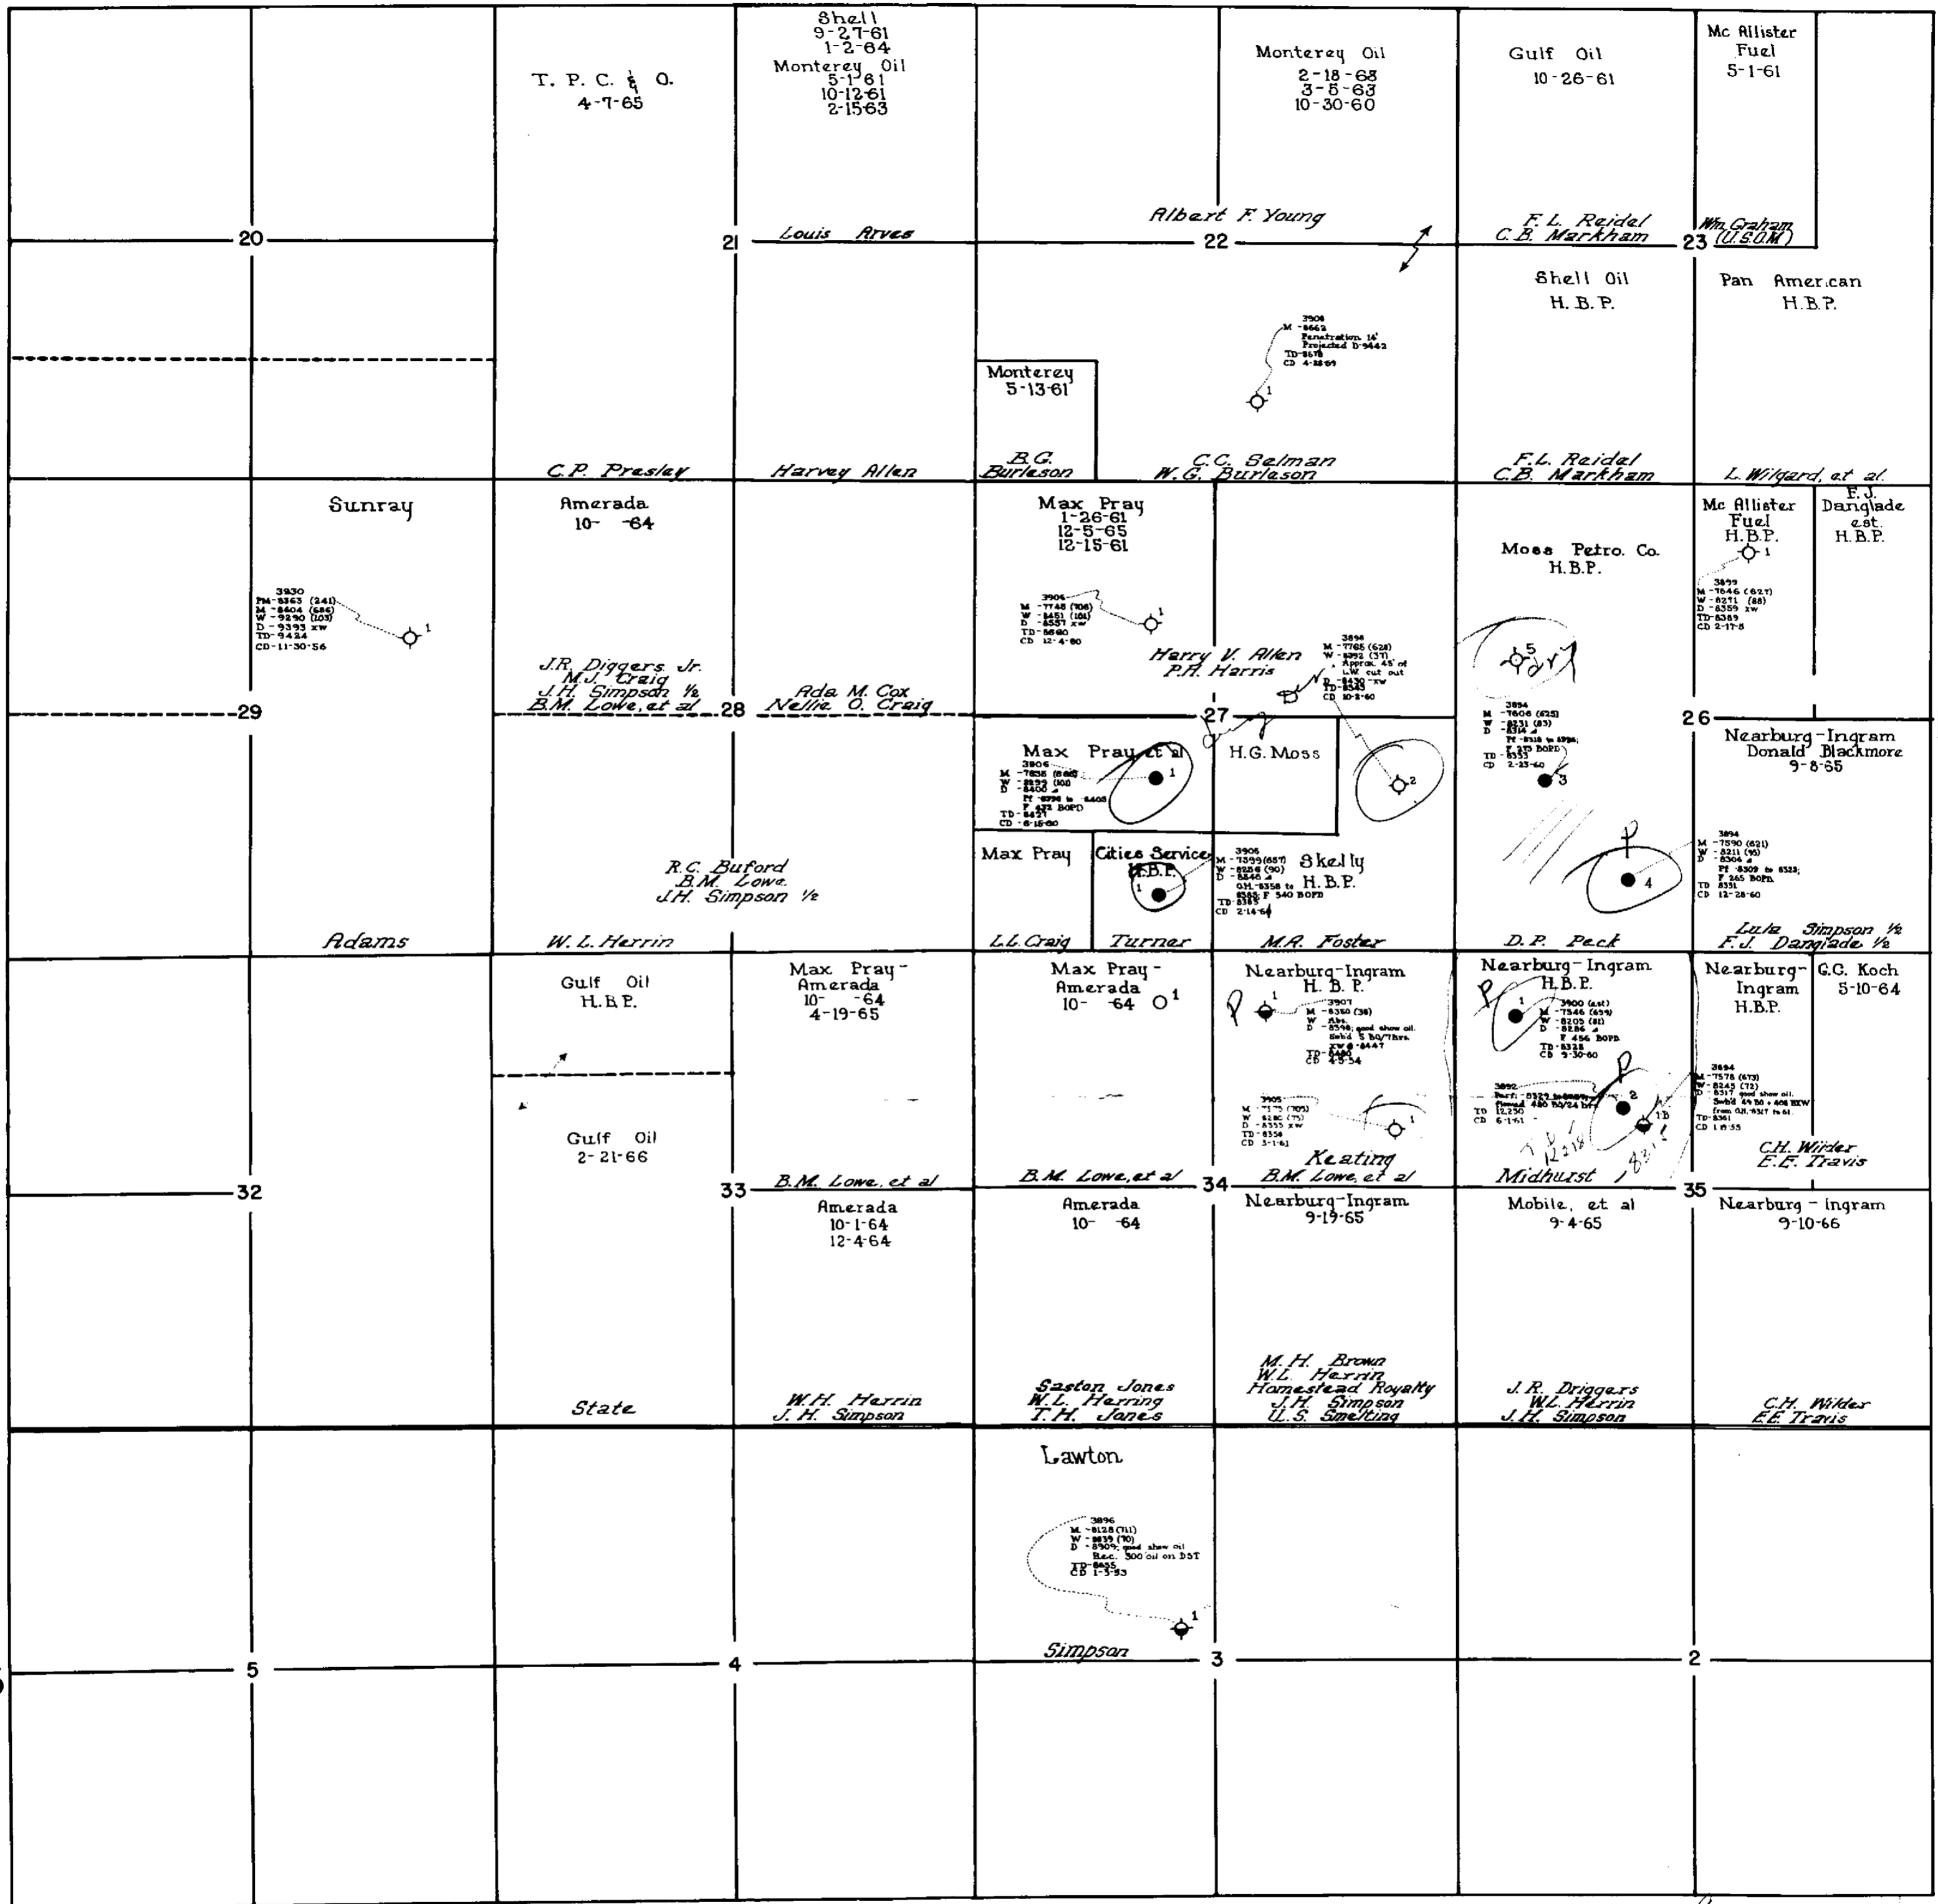

R-37E

LEGEND:

- PM - PSEUDO MISS.
- M - MISS. L.S. (OOO) - THICKNESS
- W - WOODFORD (OOO) - THICKNESS
- D - DEVONIAN
- PF - PERFORATIONS
- CD - COMPLETION DATE

Drafted By:
Vicki L. Warner

SW GLADIOLA FIELD
LEA COUNTY, N. M.

Case 1 2012 8 2125
Ref No. 1

SCALE - 8" = 1 MILE