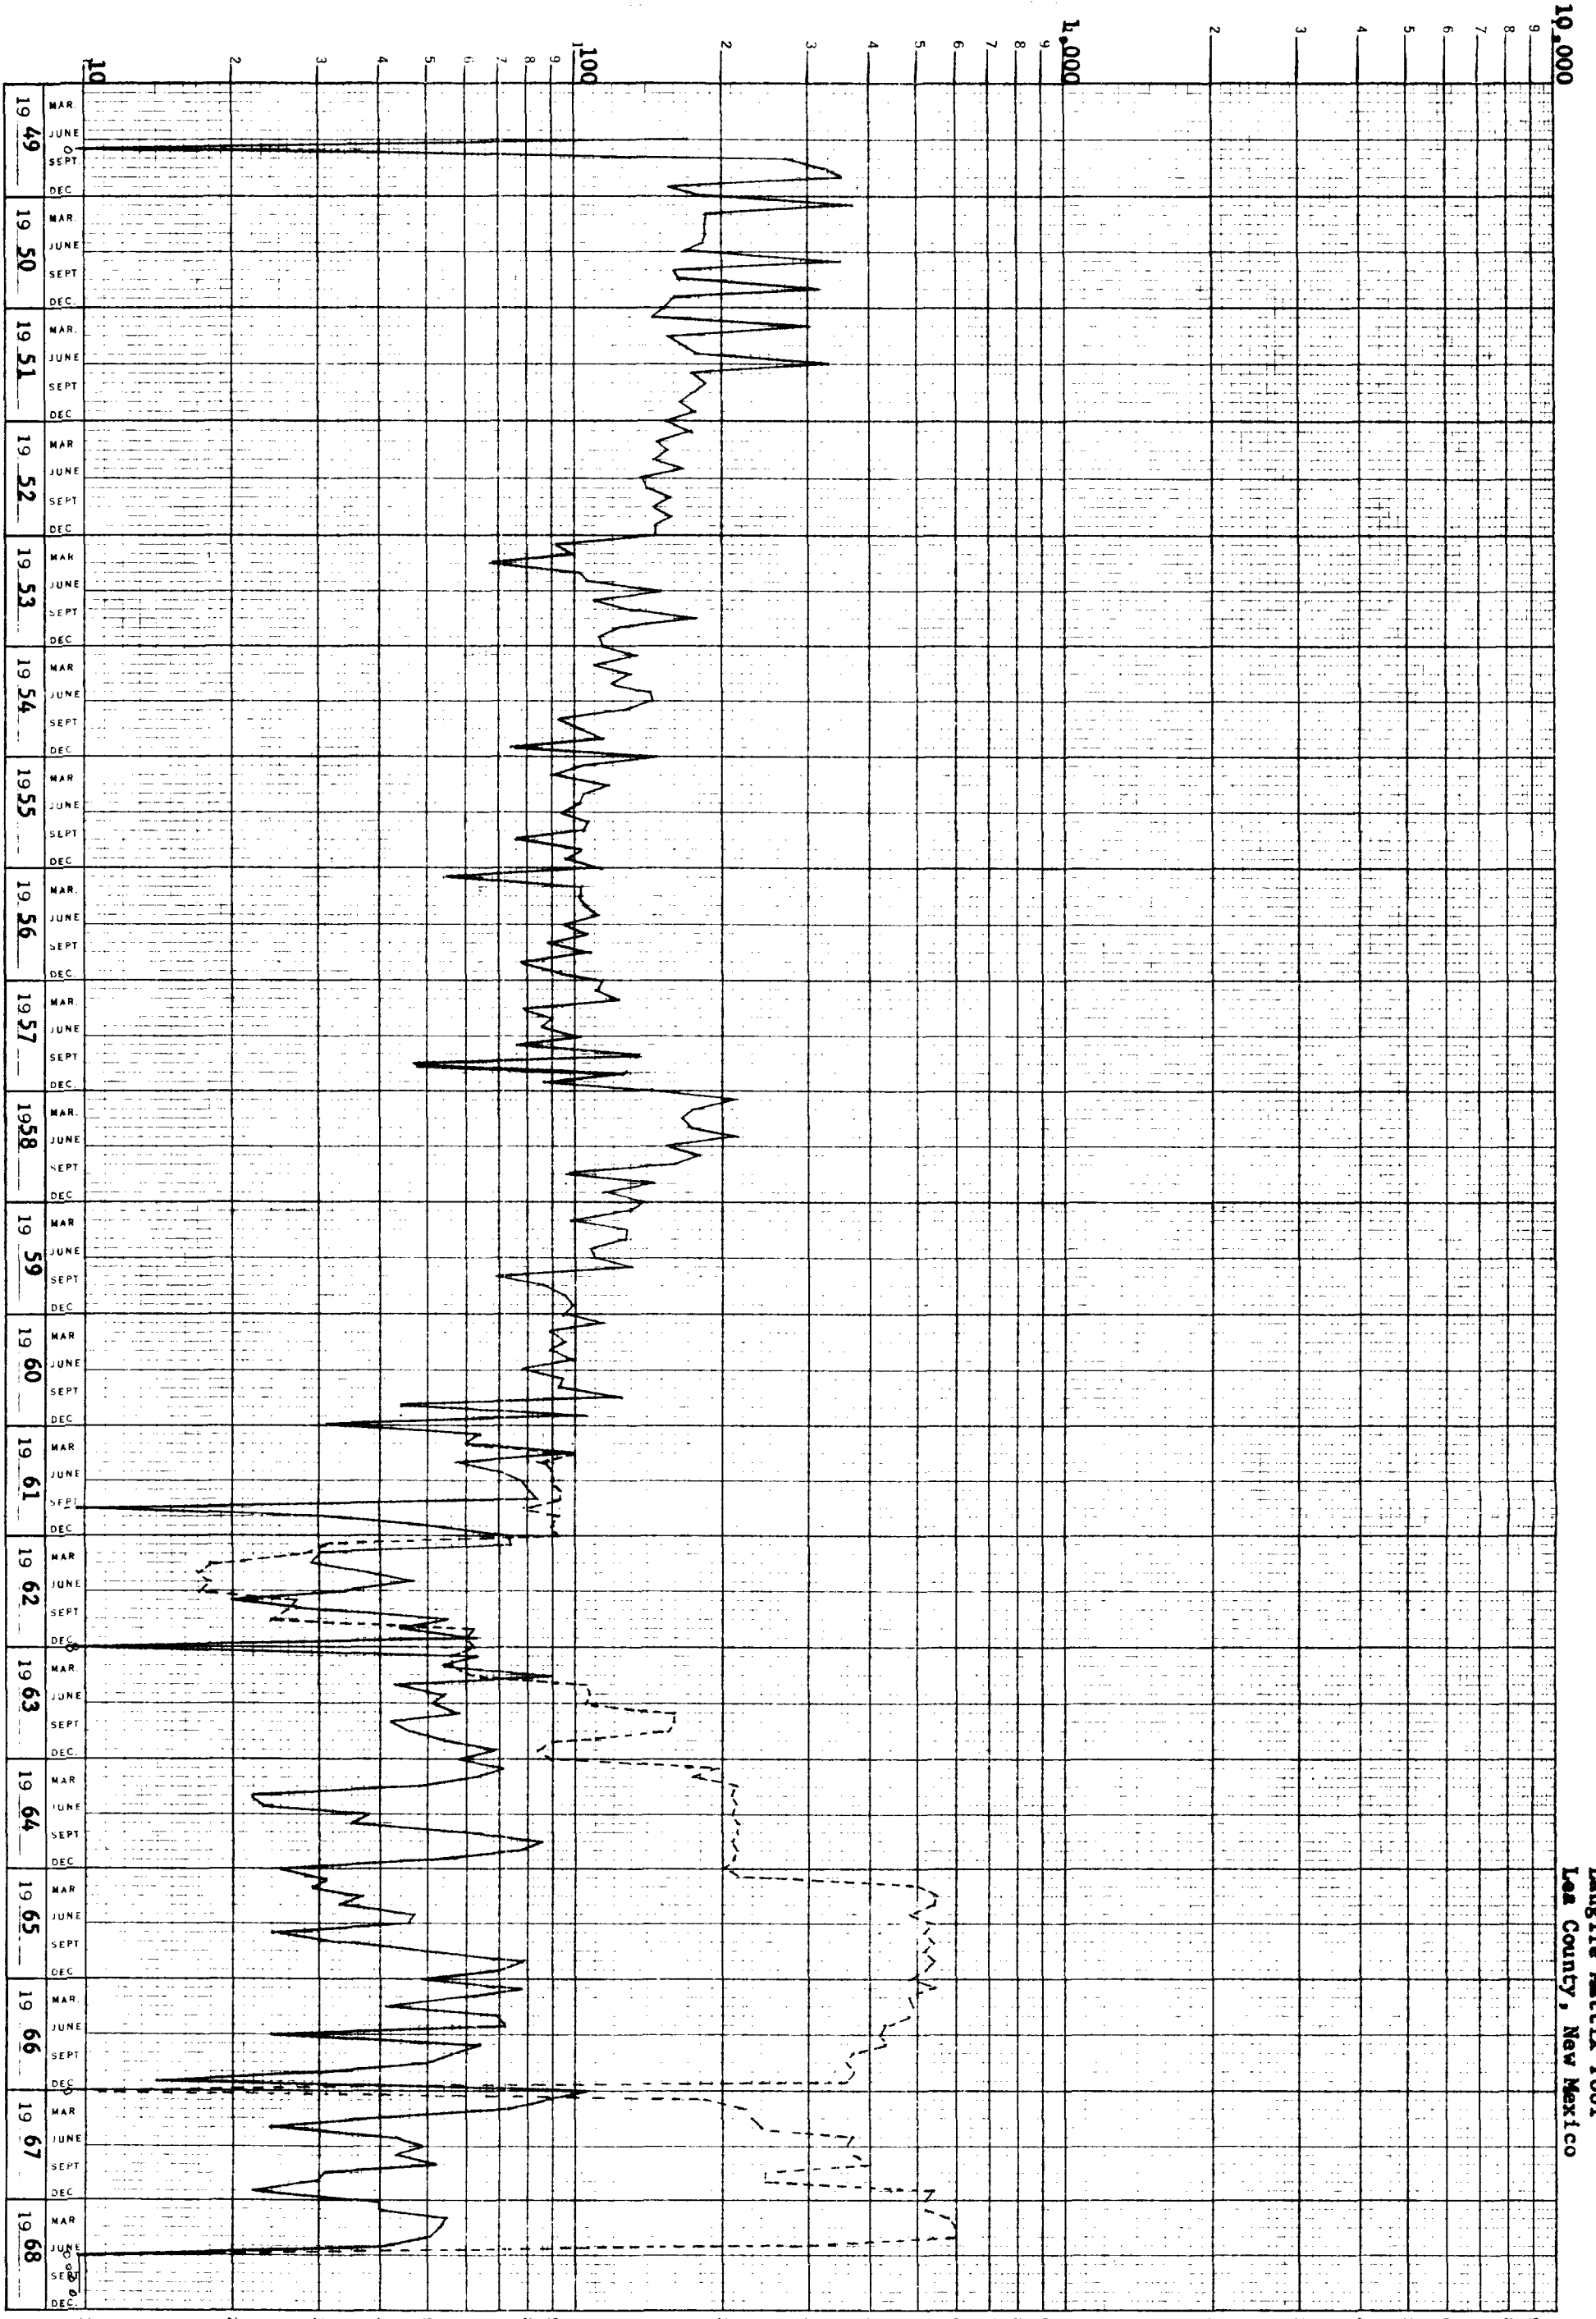

PRODUCTION BARRELS PER MONTH

Oil ——— Water - - - -

10,000

Texas Pacific Oil Company
 McKinney Hall No. 1-A-36-24S-36E
 Langile Mattox Pool
 Lea County, New Mexico