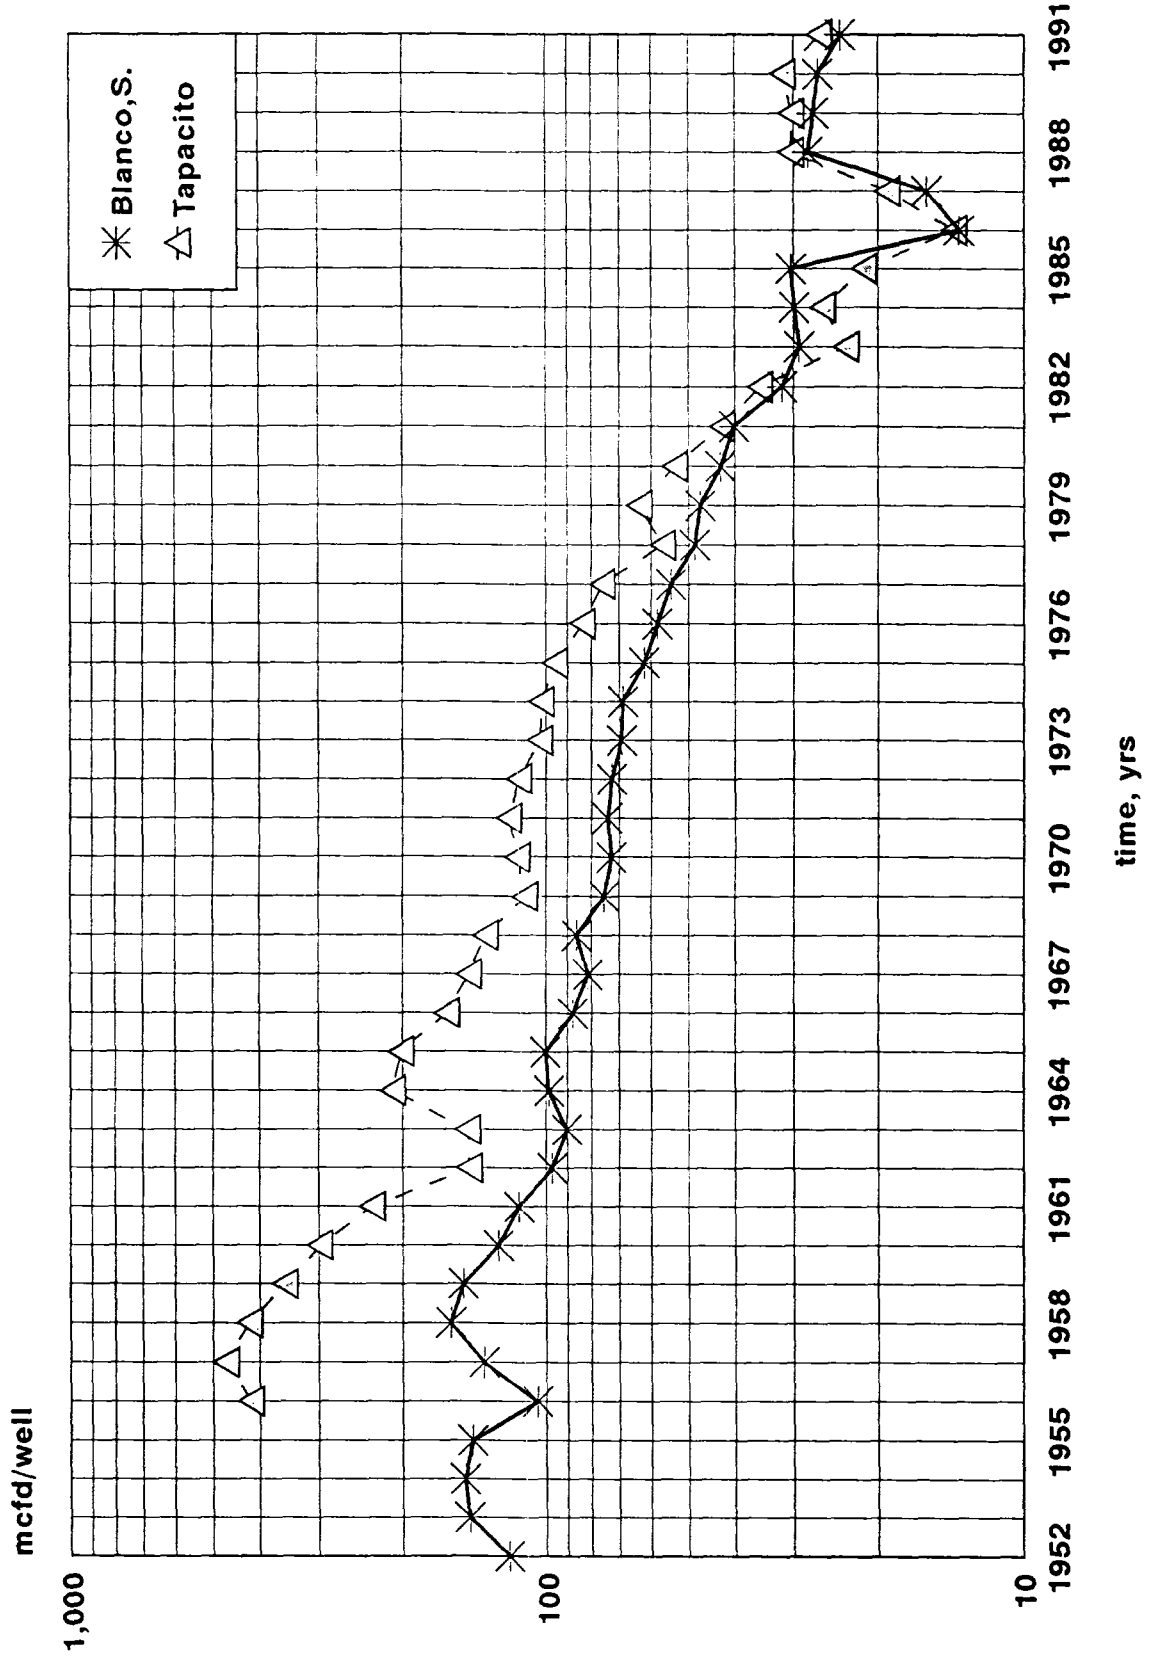

Pictured Cliffs Pools Daily Flow Rate per Well

* taken from N.M. Annual Reports

Pictured Cliffs Pools Daily Flow Rate per Well

* taken from N.M. Annual Reports

Pictured Cliffs Pools Daily Flow Rate per Well

* taken from N.M. Annual Reports

Pictured Cliffs Pools Daily Flow Rate per Well

* taken from N.M. Annual Reports

Pictured Cliffs Pools Daily Flow Rate per Well

* taken from N.M. Annual Reports

Pictured Cliffs Pools

Daily Flow Rate per Well

* taken from N.M. Annual Reports

SOUTH BLANCO PICTURED CLIFFS POOL

Producing Rate per Well Summary

	1973 Producing Rate/Well mcf/d	1991 Producing Rate/Well mcf/d
AZTEC	66	23
BALLARD	90	18
BLANCO	146	50
BLANCO, SOUTH	69	24
FULCHER KUTZ	84	52
TAPACITO	103	26
WEST KUTZ	52	57