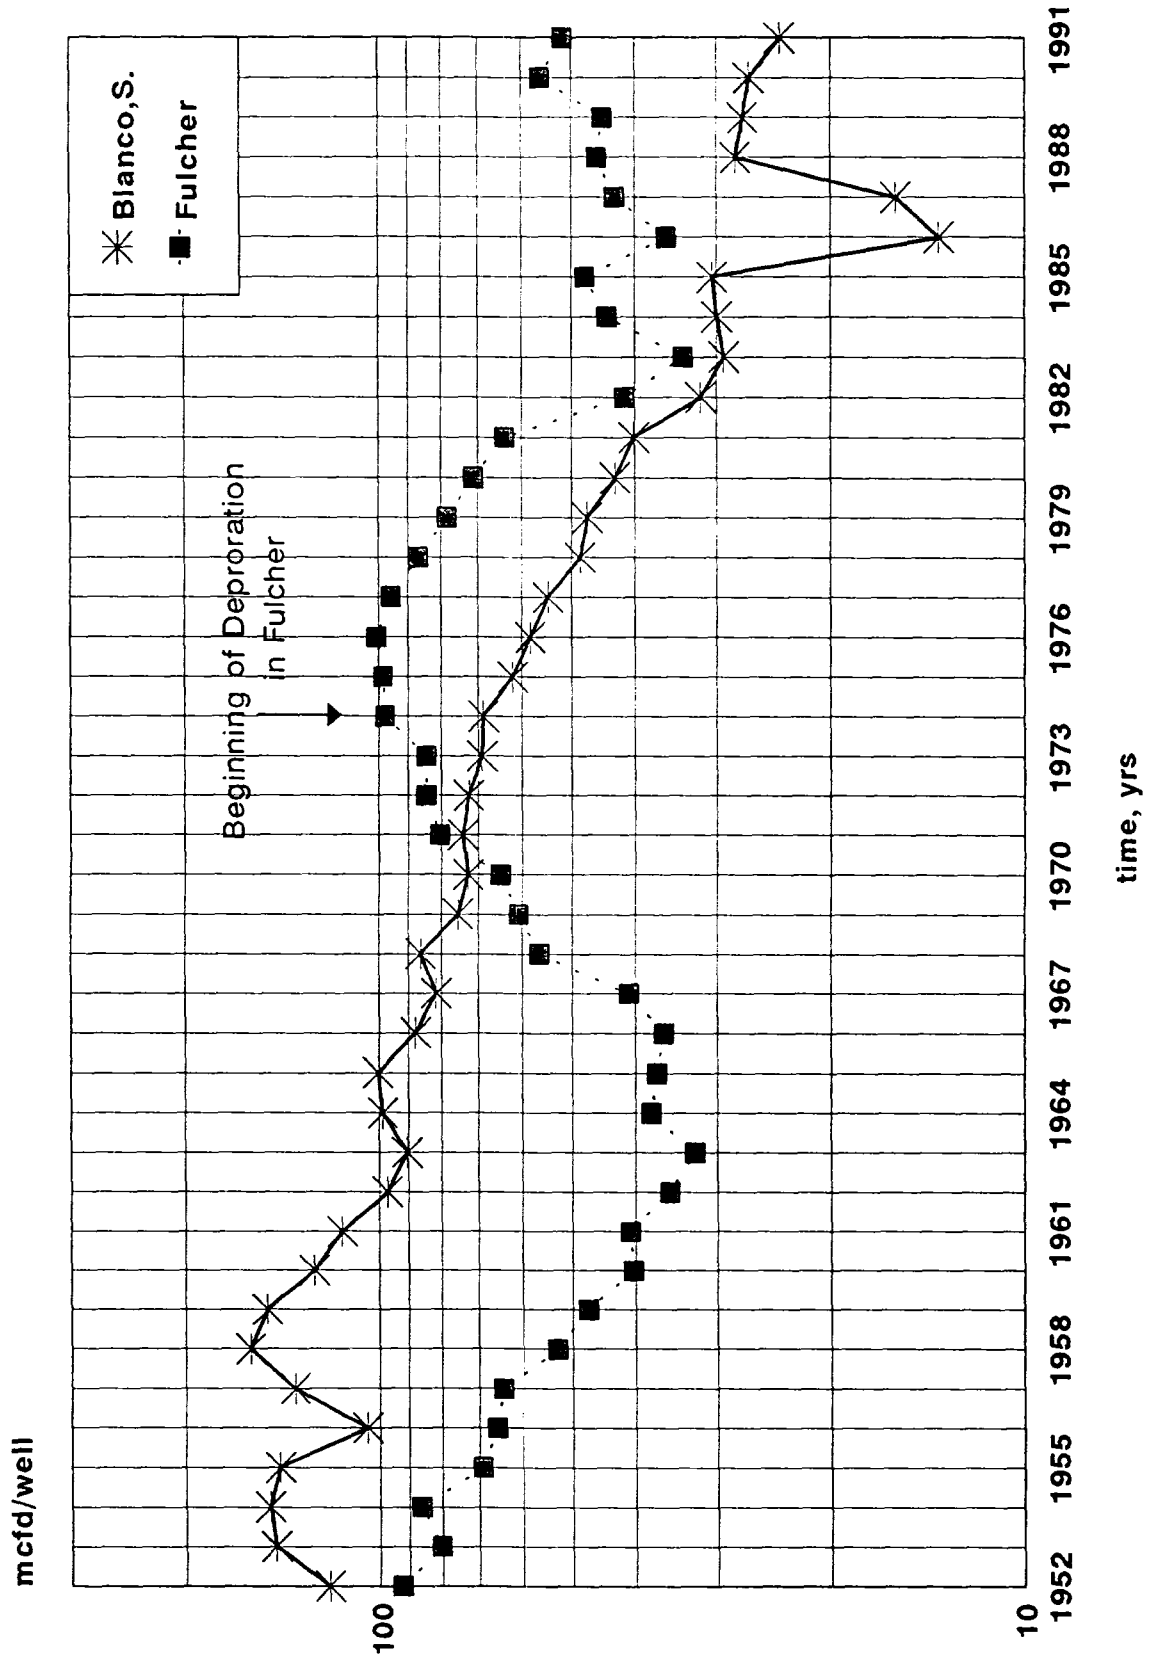

Pictured Cliffs Pools Daily Flow Rate per Well

* taken from N.M. Annual Reports

Pictured Cliffs Pools Daily Flow Rate per Well

* taken from N.M. Annual Reports

Pictured Cliffs Pools Daily Flow Rate per Well

* taken from N.M. Annual Reports

Pictured Cliffs Pools Daily Flow Rate per Well

* taken from N.M. Annual Reports

Pictured Cliffs Pools Daily Flow Rate per Well

* taken from N.M. Annual Reports

Pictured Cliffs Pools

Daily Flow Rate per Well

* taken from N.M. Annual Reports

SOUTH BLANCO PICTURED CLIFFS POOL

Producing Rate per Well Summary

	1973 Producing Rate/Well mcf/d	1991 Producing Rate/Well mcf/d
AZTEC	66	23
BALLARD	90	18
BLANCO	146	50
BLANCO, SOUTH	69	24
FULCHER KUTZ	84	52
TAPACITO	103	26
WEST KUTZ	52	57