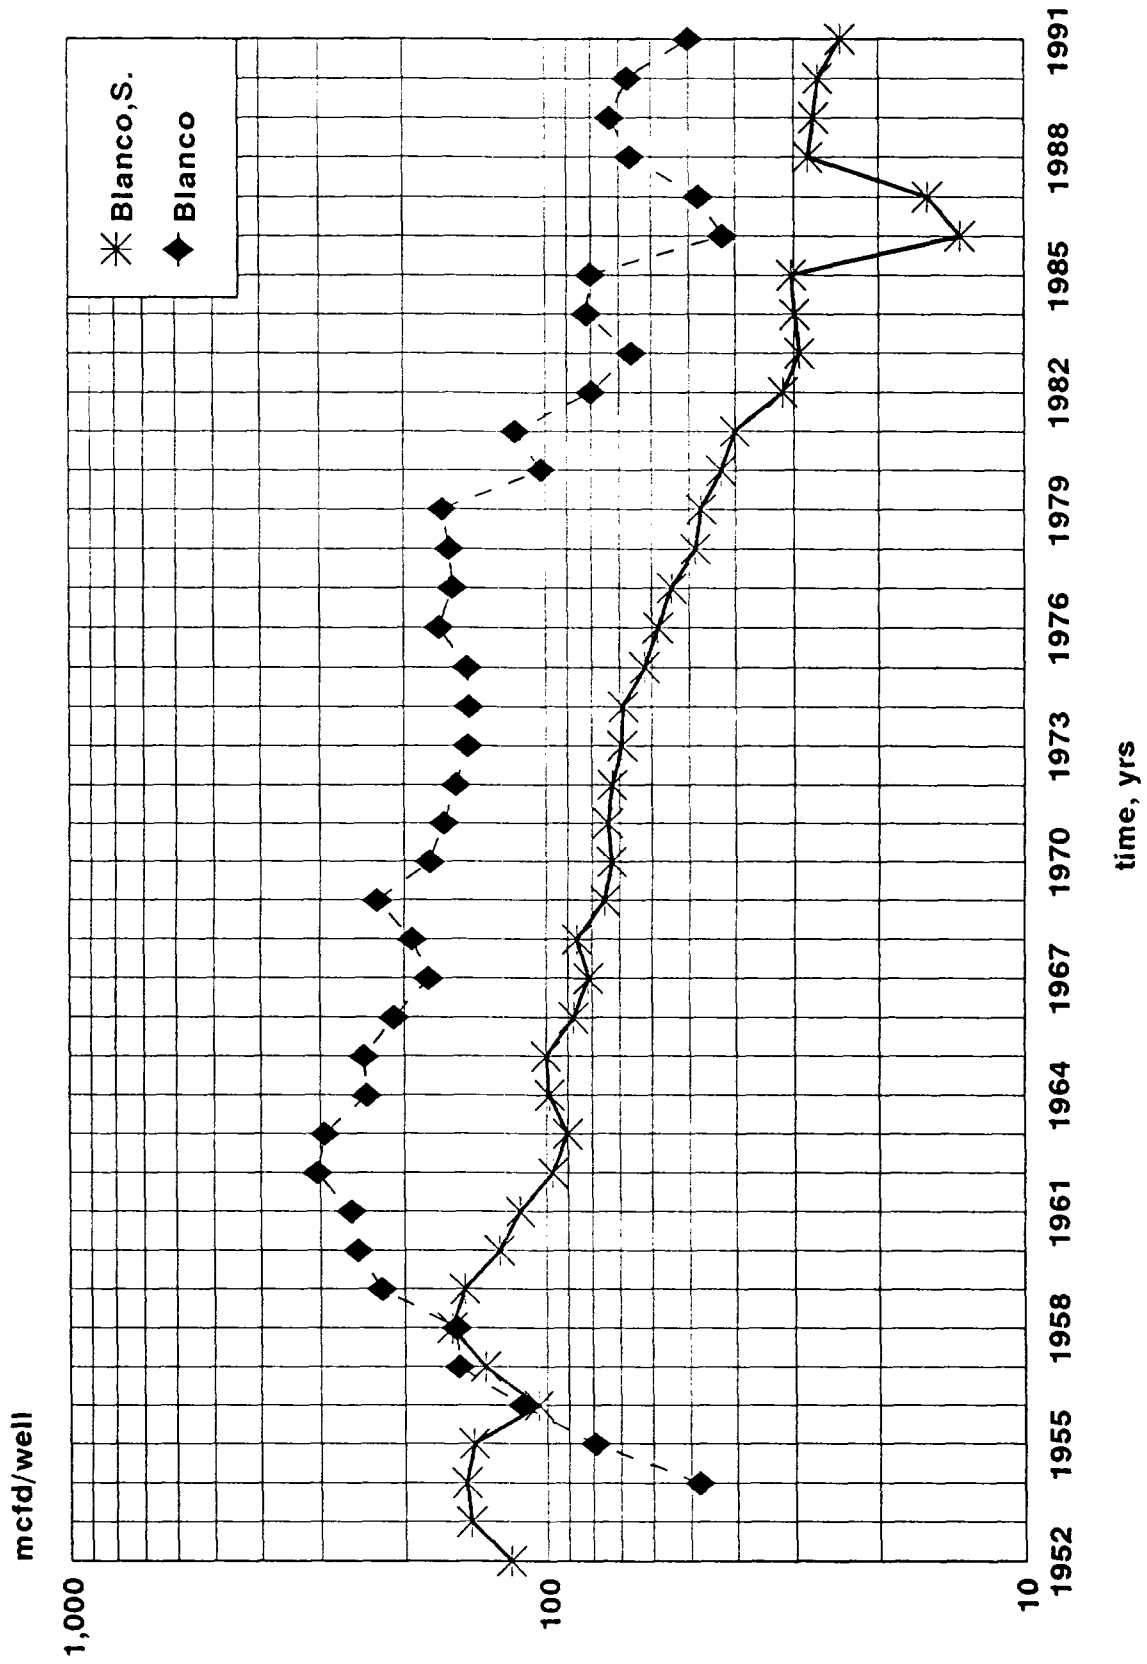

Pictured Cliffs Pools Daily Flow Rate per Well

* taken from N.M. Annual Reports

Pictured Cliffs Pools Daily Flow Rate per Well

* taken from N.M. Annual Reports

Pictured Cliffs Pools Daily Flow Rate per Well

* taken from N.M. Annual Reports

Pictured Cliffs Pools Daily Flow Rate per Well

* taken from N.M. Annual Reports

Pictured Cliffs Pools Daily Flow Rate per Well

* taken from N.M. Annual Reports

Pictured Cliffs Pools

Daily Flow Rate per Well

* taken from N.M. Annual Reports

SOUTH BLANCO PICTURED CLIFFS POOL

Producing Rate per Well Summary

	1973 Producing Rate/Well mcf/d	1991 Producing Rate/Well mcf/d
AZTEC	66	23
BALLARD	90	18
BLANCO	146	50
BLANCO, SOUTH	69	24
FULCHER KUTZ	84	52
TAPACITO	103	26
WEST KUTZ	52	57