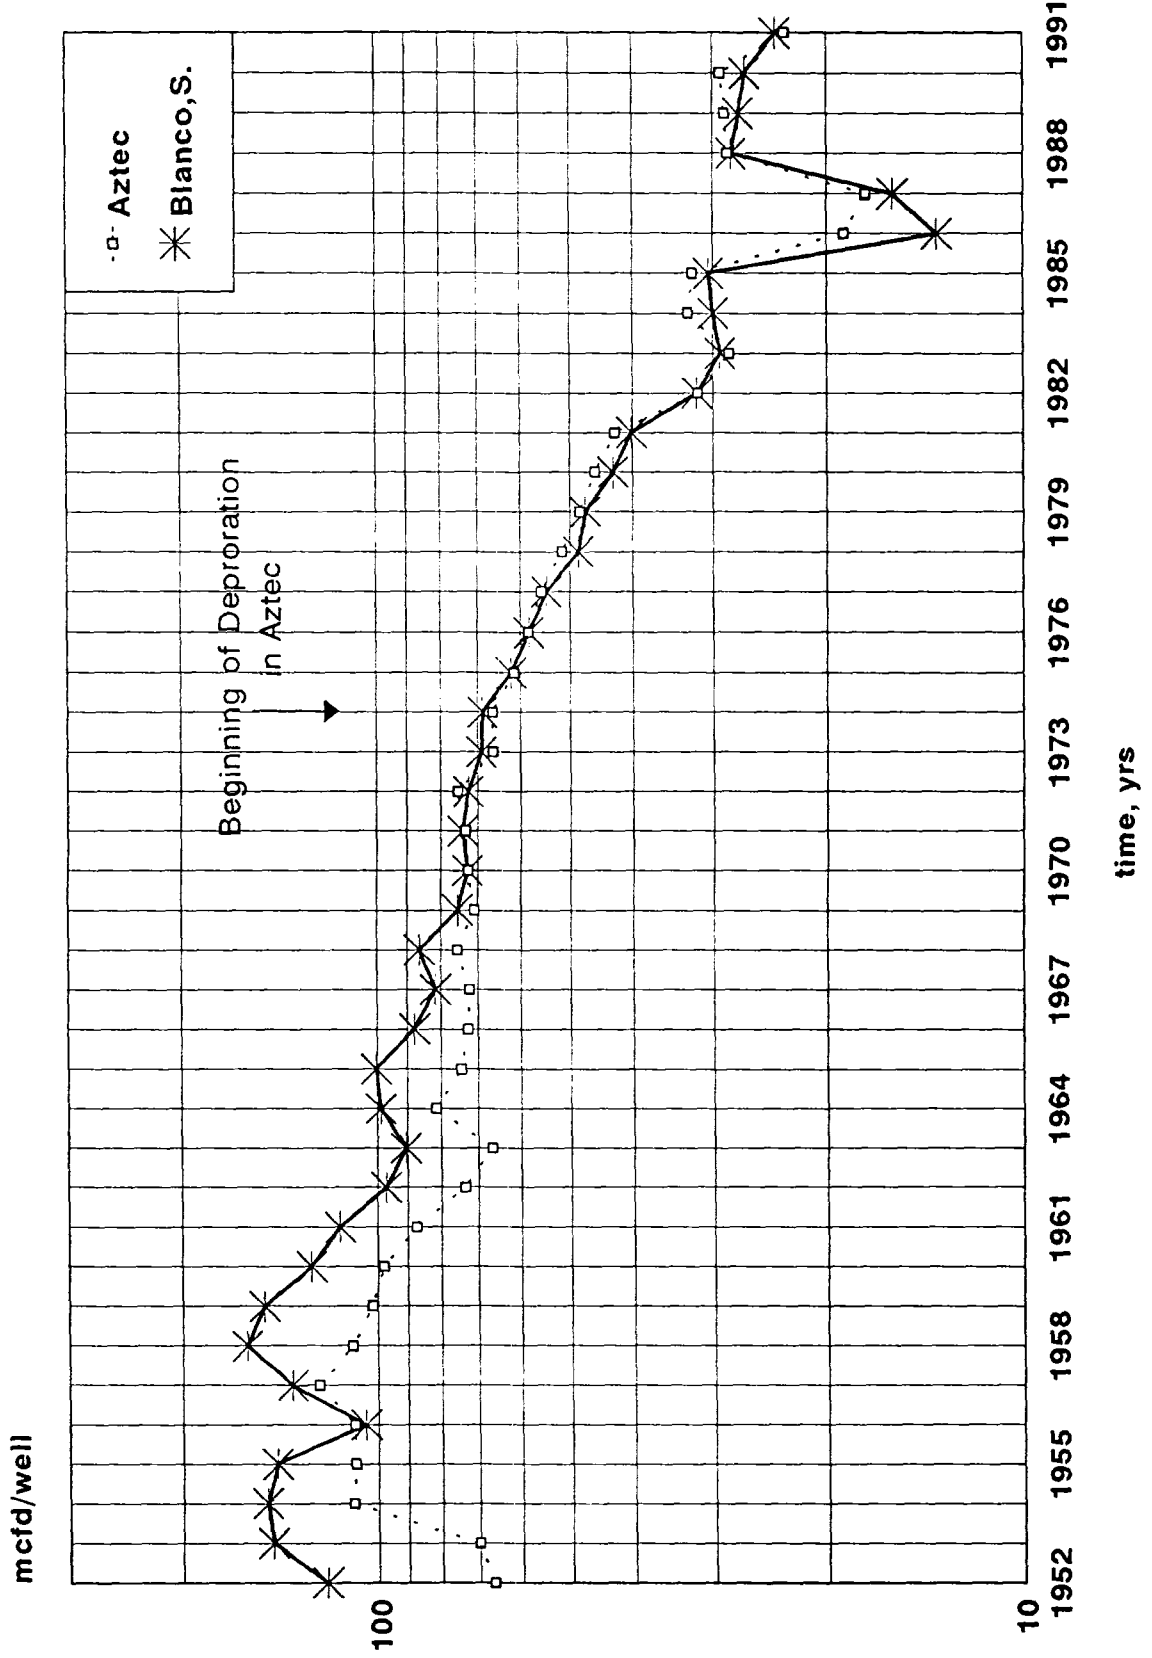

Pictured Cliffs Pools Daily Flow Rate per Well

* taken from N.M. Annual Reports

Pictured Cliffs Pools Daily Flow Rate per Well

* taken from N.M. Annual Reports

Pictured Cliffs Pools Daily Flow Rate per Well

* taken from N.M. Annual Reports

Pictured Cliffs Pools Daily Flow Rate per Well

* taken from N.M. Annual Reports

Pictured Cliffs Pools Daily Flow Rate per Well

* taken from N.M. Annual Reports

Pictured Cliffs Pools

Daily Flow Rate per Well

* taken from N.M. Annual Reports

SOUTH BLANCO PICTURED CLIFFS POOL

Producing Rate per Well Summary

	1973 Producing Rate/Well mcf/d	1991 Producing Rate/Well mcf/d
AZTEC	66	23
BALLARD	90	18
BLANCO	146	50
BLANCO, SOUTH	69	24
FULCHER KUTZ	84	52
TAPACITO	103	26
WEST KUTZ	52	57