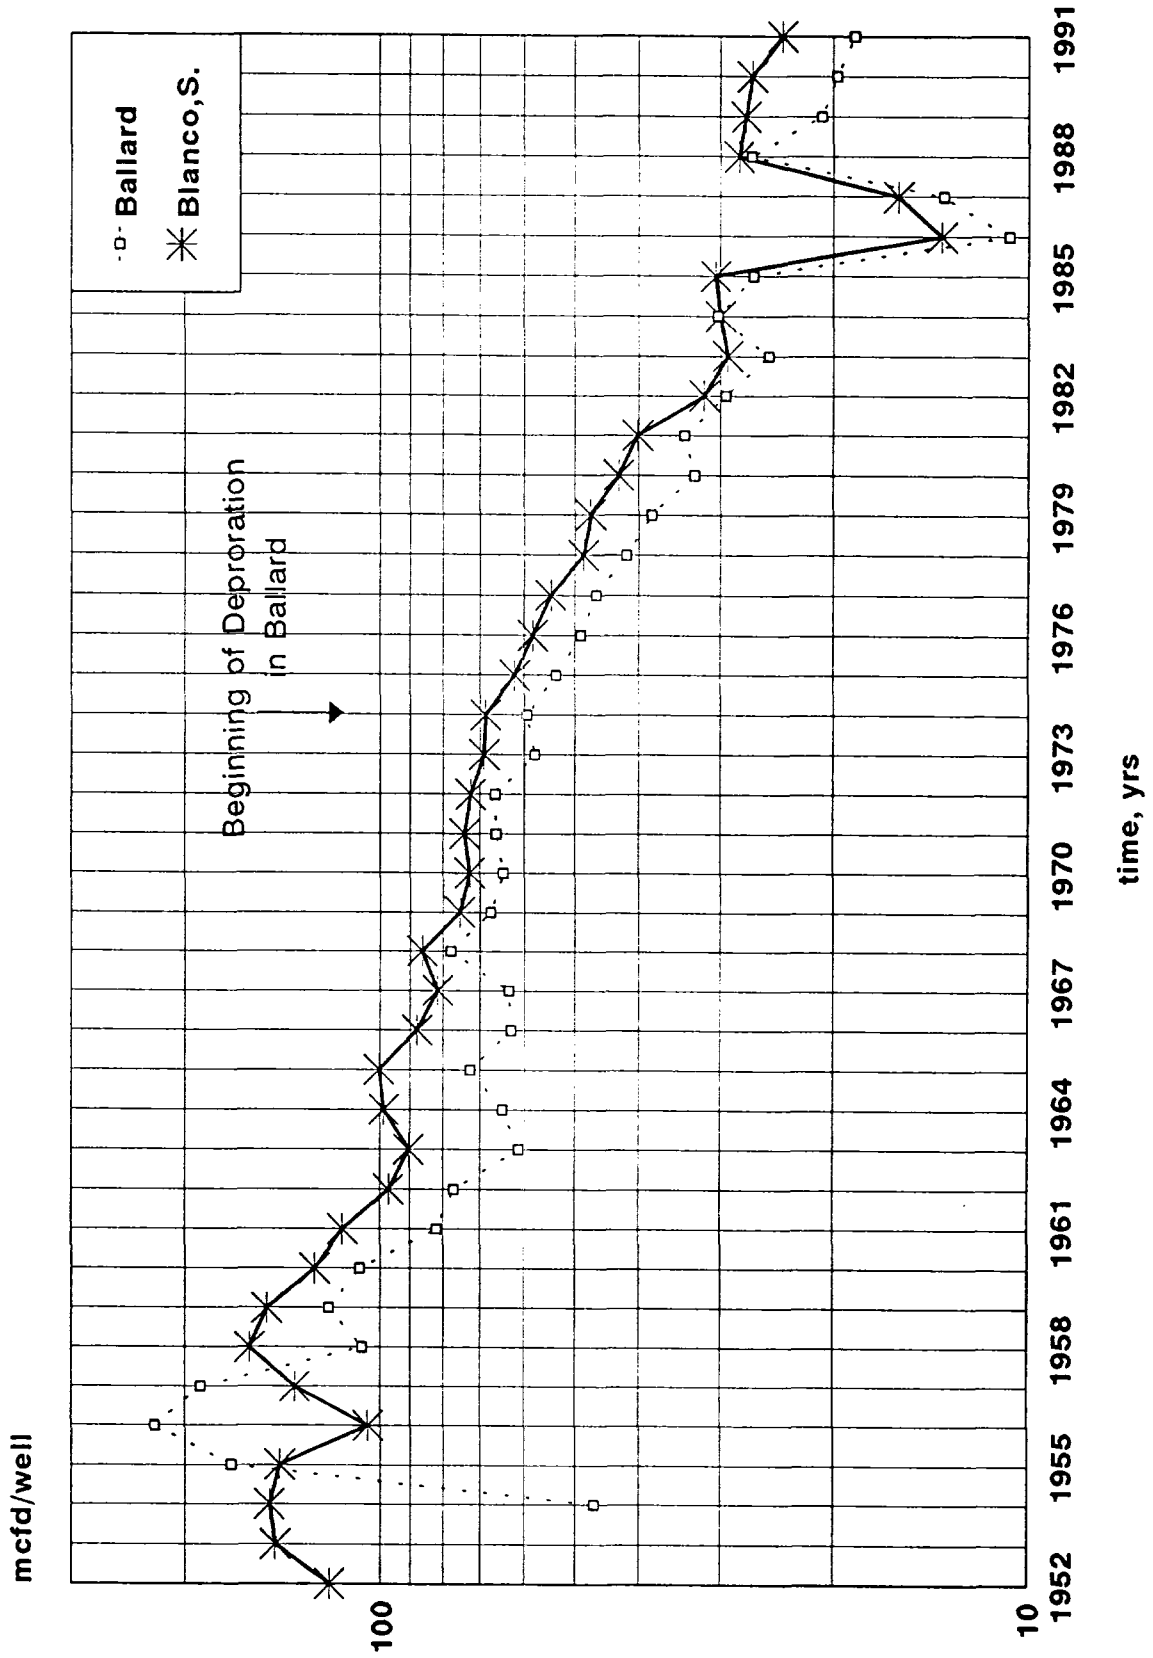

Pictured Cliffs Pools Daily Flow Rate per Well

* taken from N.M. Annual Reports

Pictured Cliffs Pools Daily Flow Rate per Well

* taken from N.M. Annual Reports

Pictured Cliffs Pools Daily Flow Rate per Well

* taken from N.M. Annual Reports

Pictured Cliffs Pools Daily Flow Rate per Well

* taken from N.M. Annual Reports

Pictured Cliffs Pools Daily Flow Rate per Well

* taken from N.M. Annual Reports

Pictured Cliffs Pools

Daily Flow Rate per Well

* taken from N.M. Annual Reports

SOUTH BLANCO PICTURED CLIFFS POOL

Producing Rate per Well Summary

	1973 Producing Rate/Well mcf/d	1991 Producing Rate/Well mcf/d
AZTEC	66	23
BALLARD	90	18
BLANCO	146	50
BLANCO, SOUTH	69	24
FULCHER KUTZ	84	52
TAPACITO	103	26
WEST KUTZ	52	57