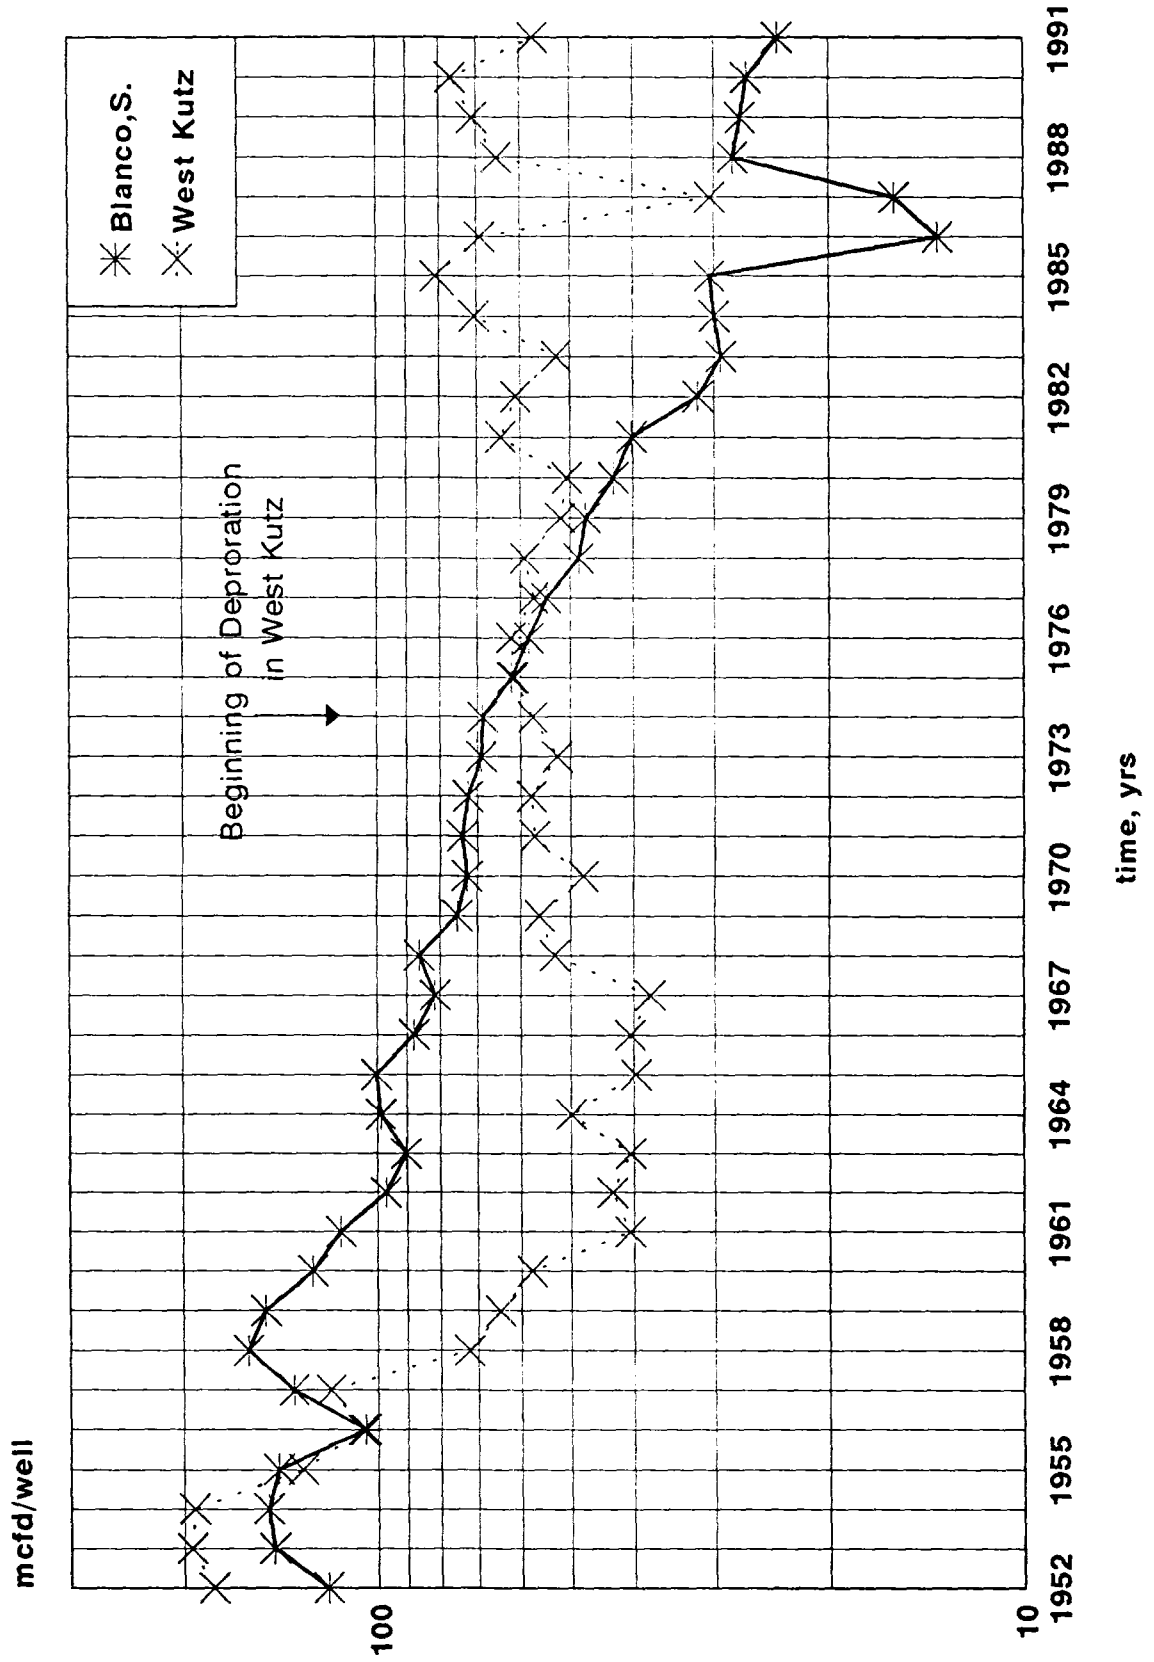

* taken from N.M. Annual Reports

Pictured Cliffs Pools Daily Flow Rate per Well

* taken from N.M. Annual Reports

Pictured Cliffs Pools Daily Flow Rate per Well

* taken from N.M. Annual Reports

Pictured Cliffs Pools

Daily Flow Rate per Well

* taken from N.M. Annual Reports

SOUTH BLANCO PICTURED CLIFFS POOL

Producing Rate per Well Summary

	1973 Producing Rate/Well mcf/d	1991 Producing Rate/Well mcf/d
AZTEC	66	23
BALLARD	90	18
BLANCO	146	50
BLANCO, SOUTH	69	24
FULCHER KUTZ	84	52
TAPACITO	103	26
WEST KUTZ	52	57