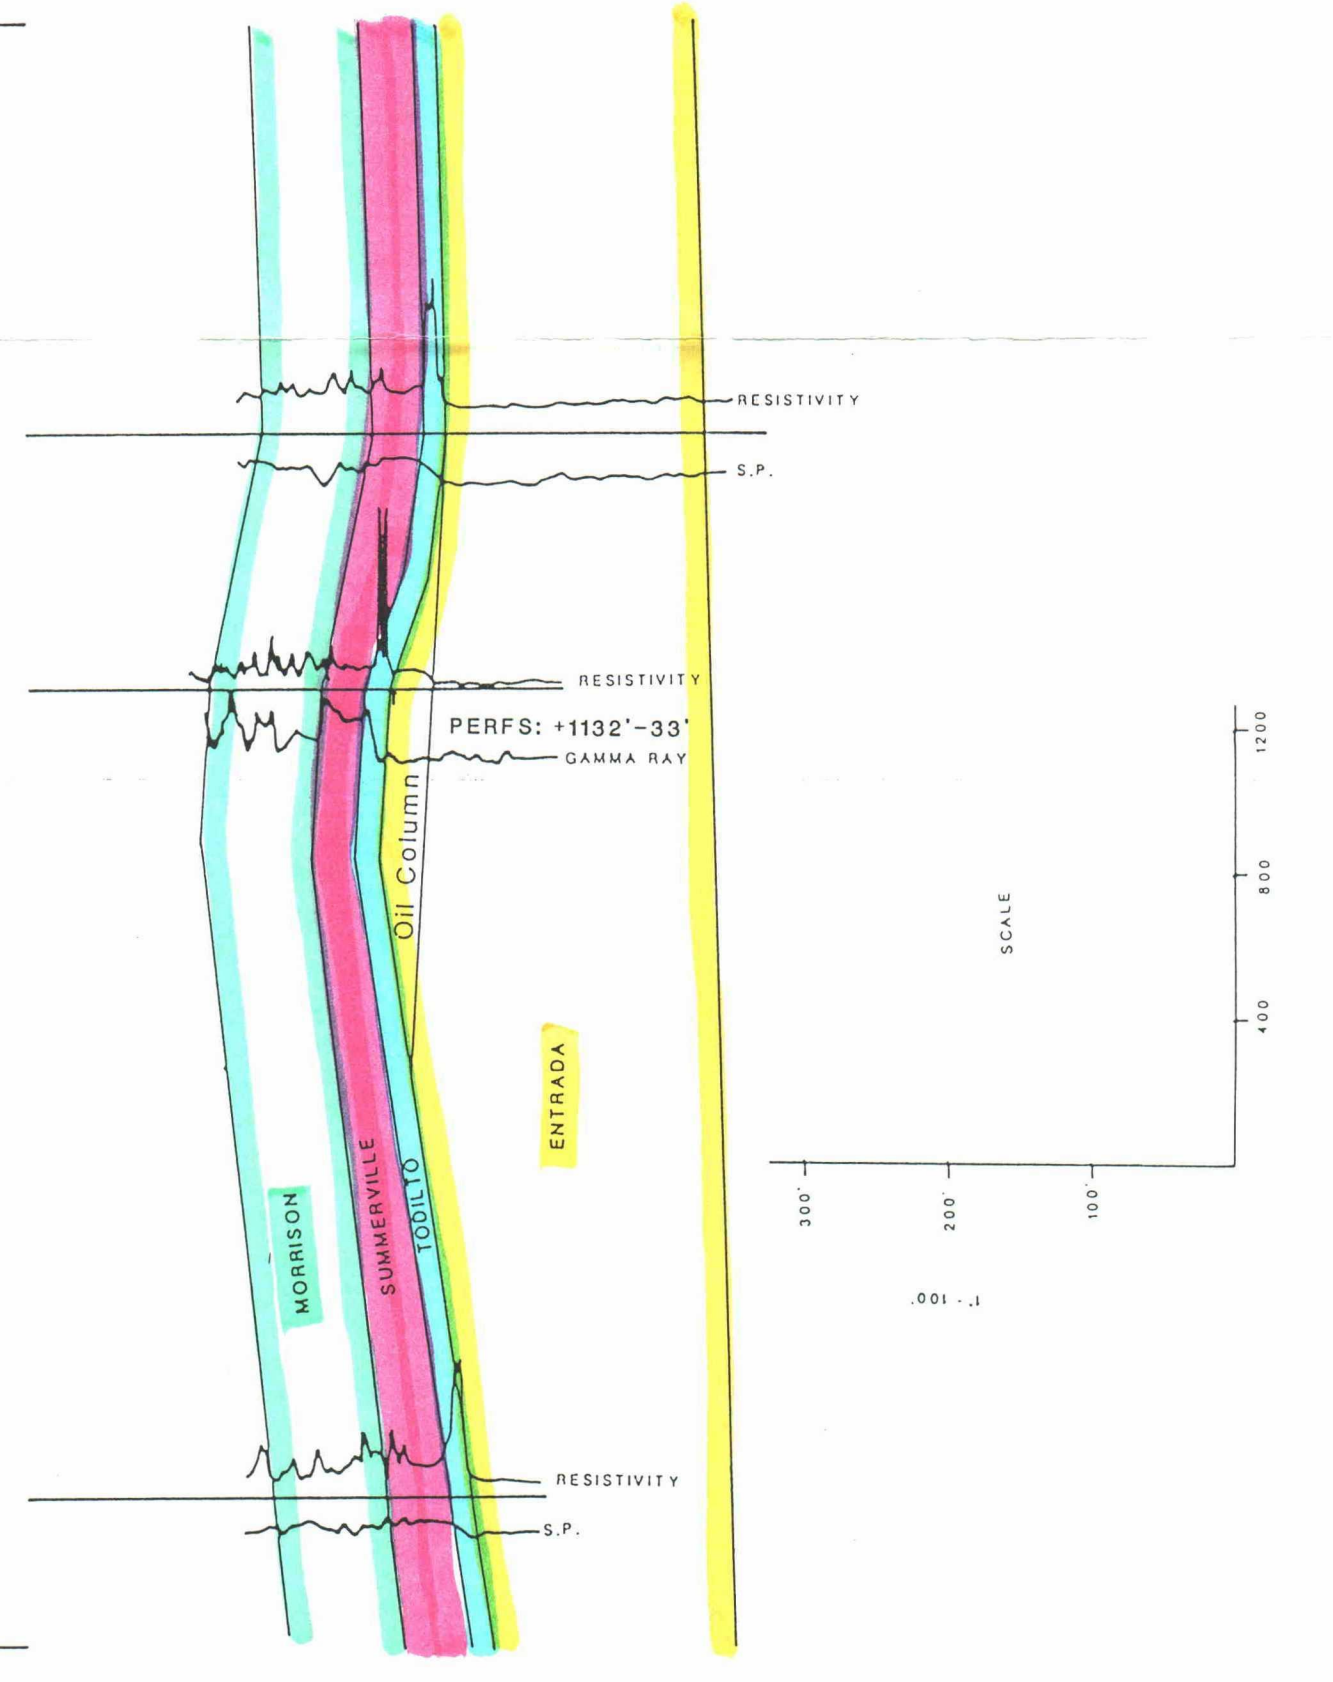

EXHIBIT #4

MERRION OIL & GAS CORPORATION  
GEOLOGIC CROSS-SECTION A-A'  
ARENA BLANCA DISCOVERY AREA

DATE: 12/4/85  
CASE #8772

A'

MERRION OIL & GAS CORP. FILON

ARENA BLANCA #1 STATE 36-A #1

A

STATE 36-A #2 FILON

INDEX MAP