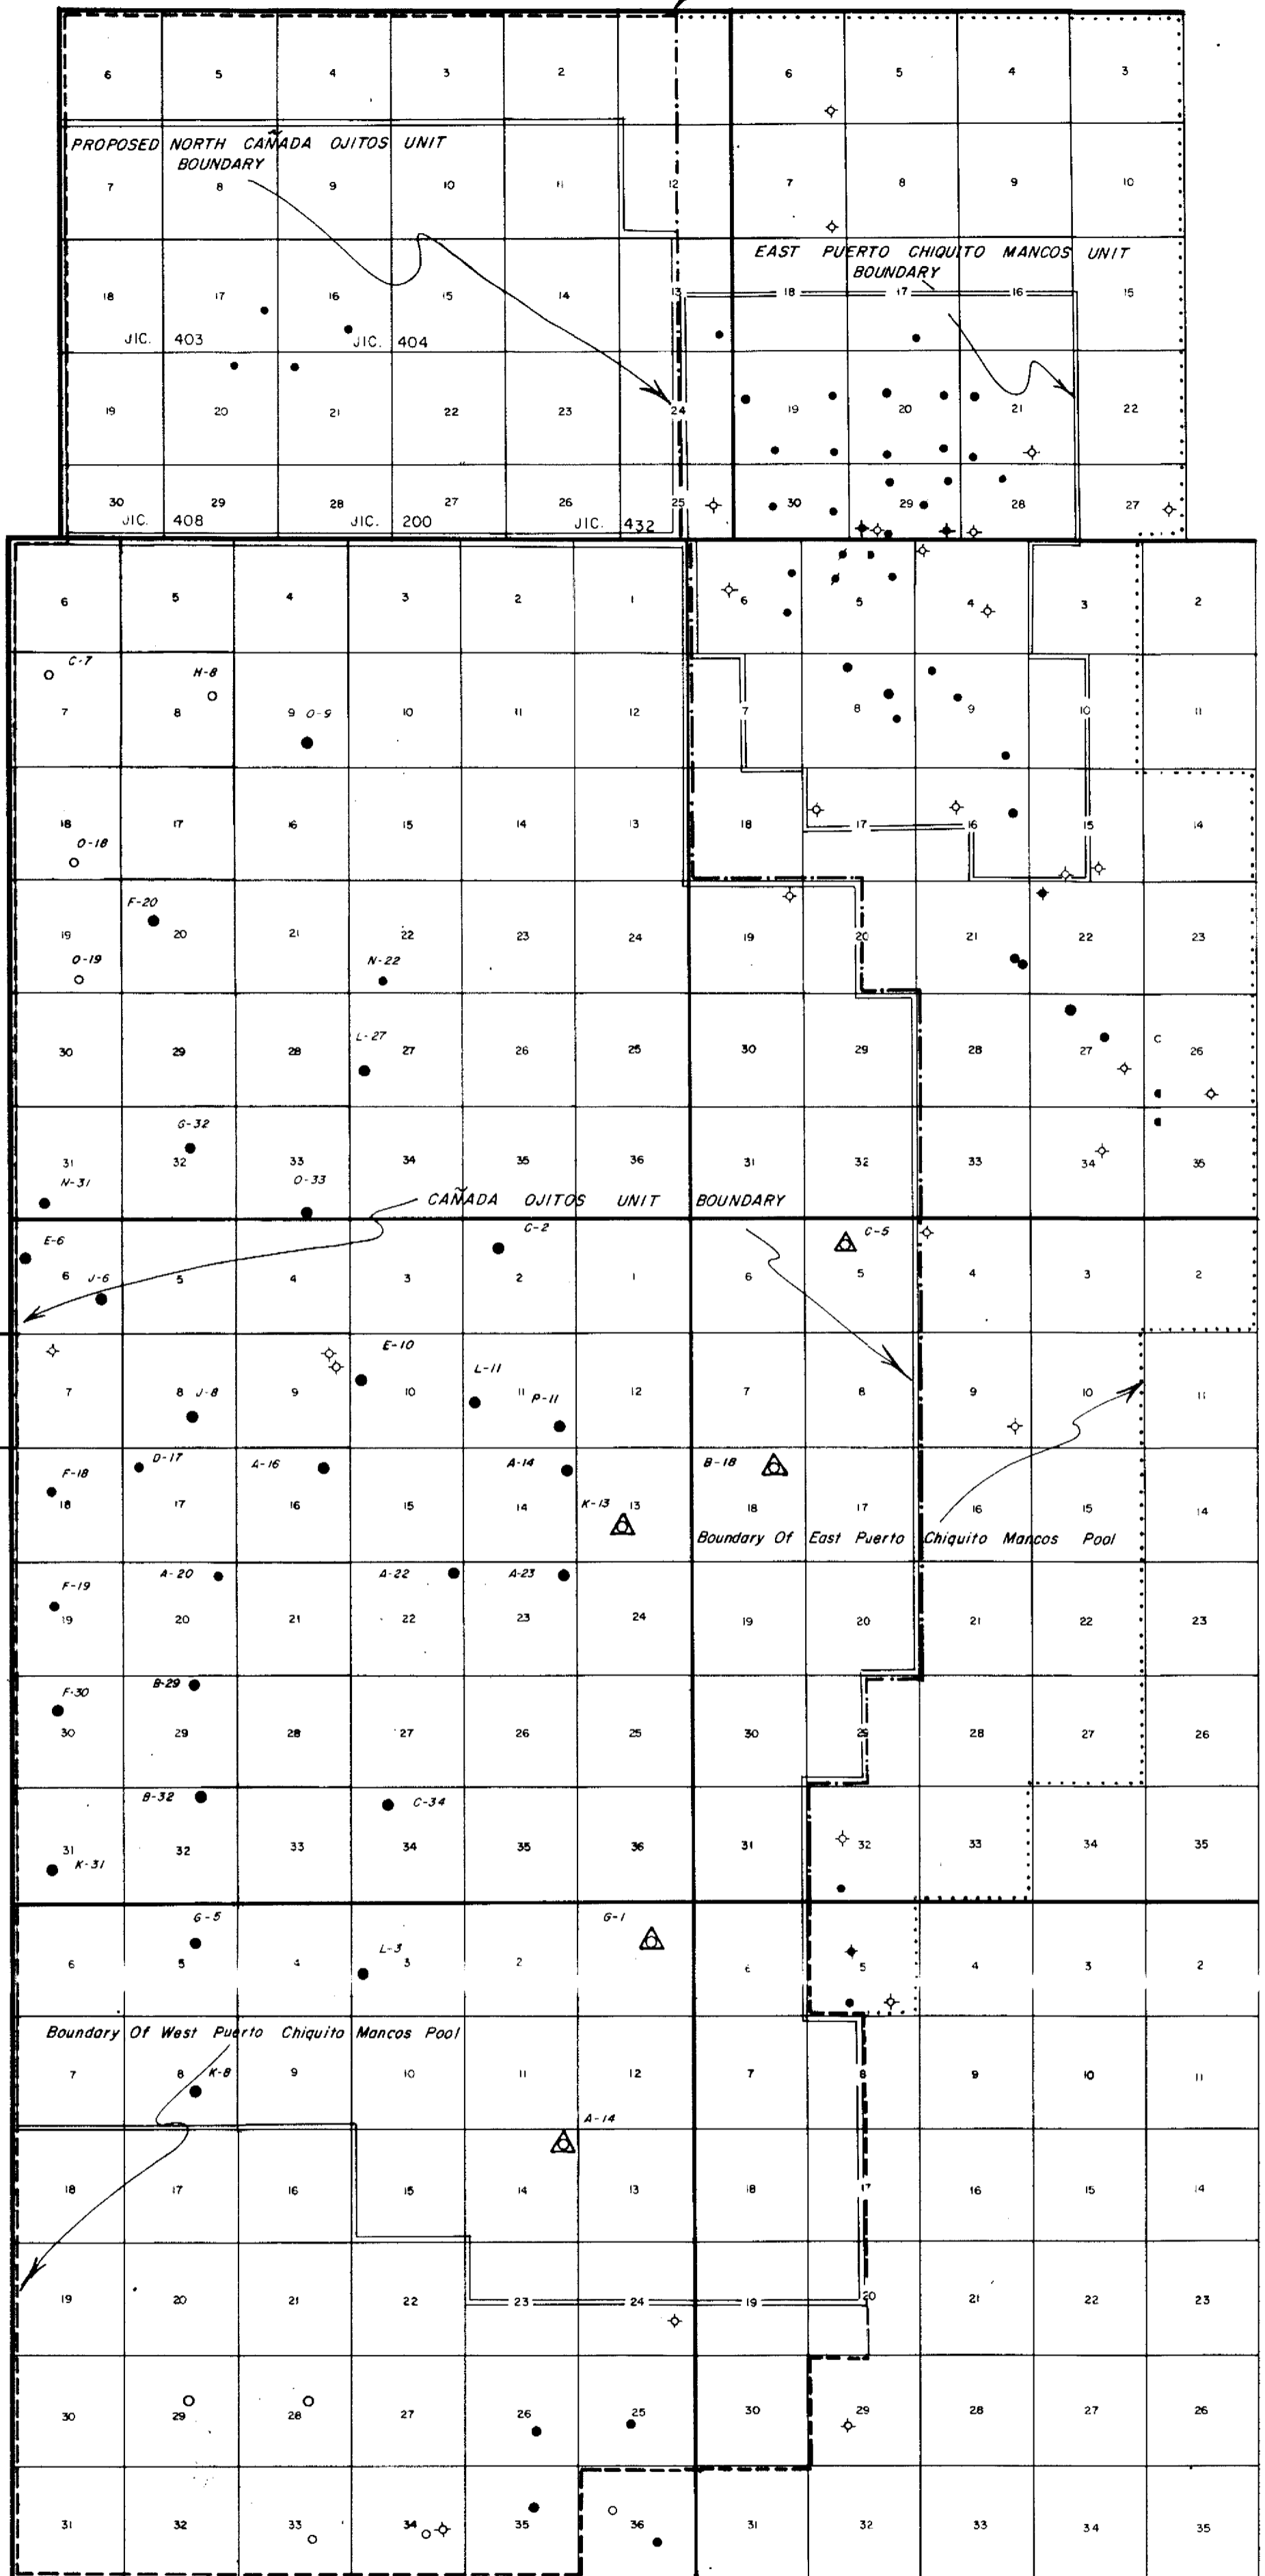

Common Boundary Between East & West Puerto Chiquito Mancos Pools

RIW

RIE

T 27 N

T 26 N

T 25 N

T 24 N

Original 6-80 CS

RIW

RIE

EAST AND WEST
PUERTO CHIQUITO MANCOS POOLS

RIO ARRIBA CO., NEW MEXICO

Revised: Oct. 23, 1986
 Revised: Feb. 11, 1986
 Revised: July 1, 1985
 Revised: Nov. 1, 1984
 Revised: Sept. 27, 1983
 Revised: Mar. 17, 1982 1-18-89
 Revised: Oct. 22, 1980 10-31-88
 Revised: Oct. 8, 1980 10-7-85