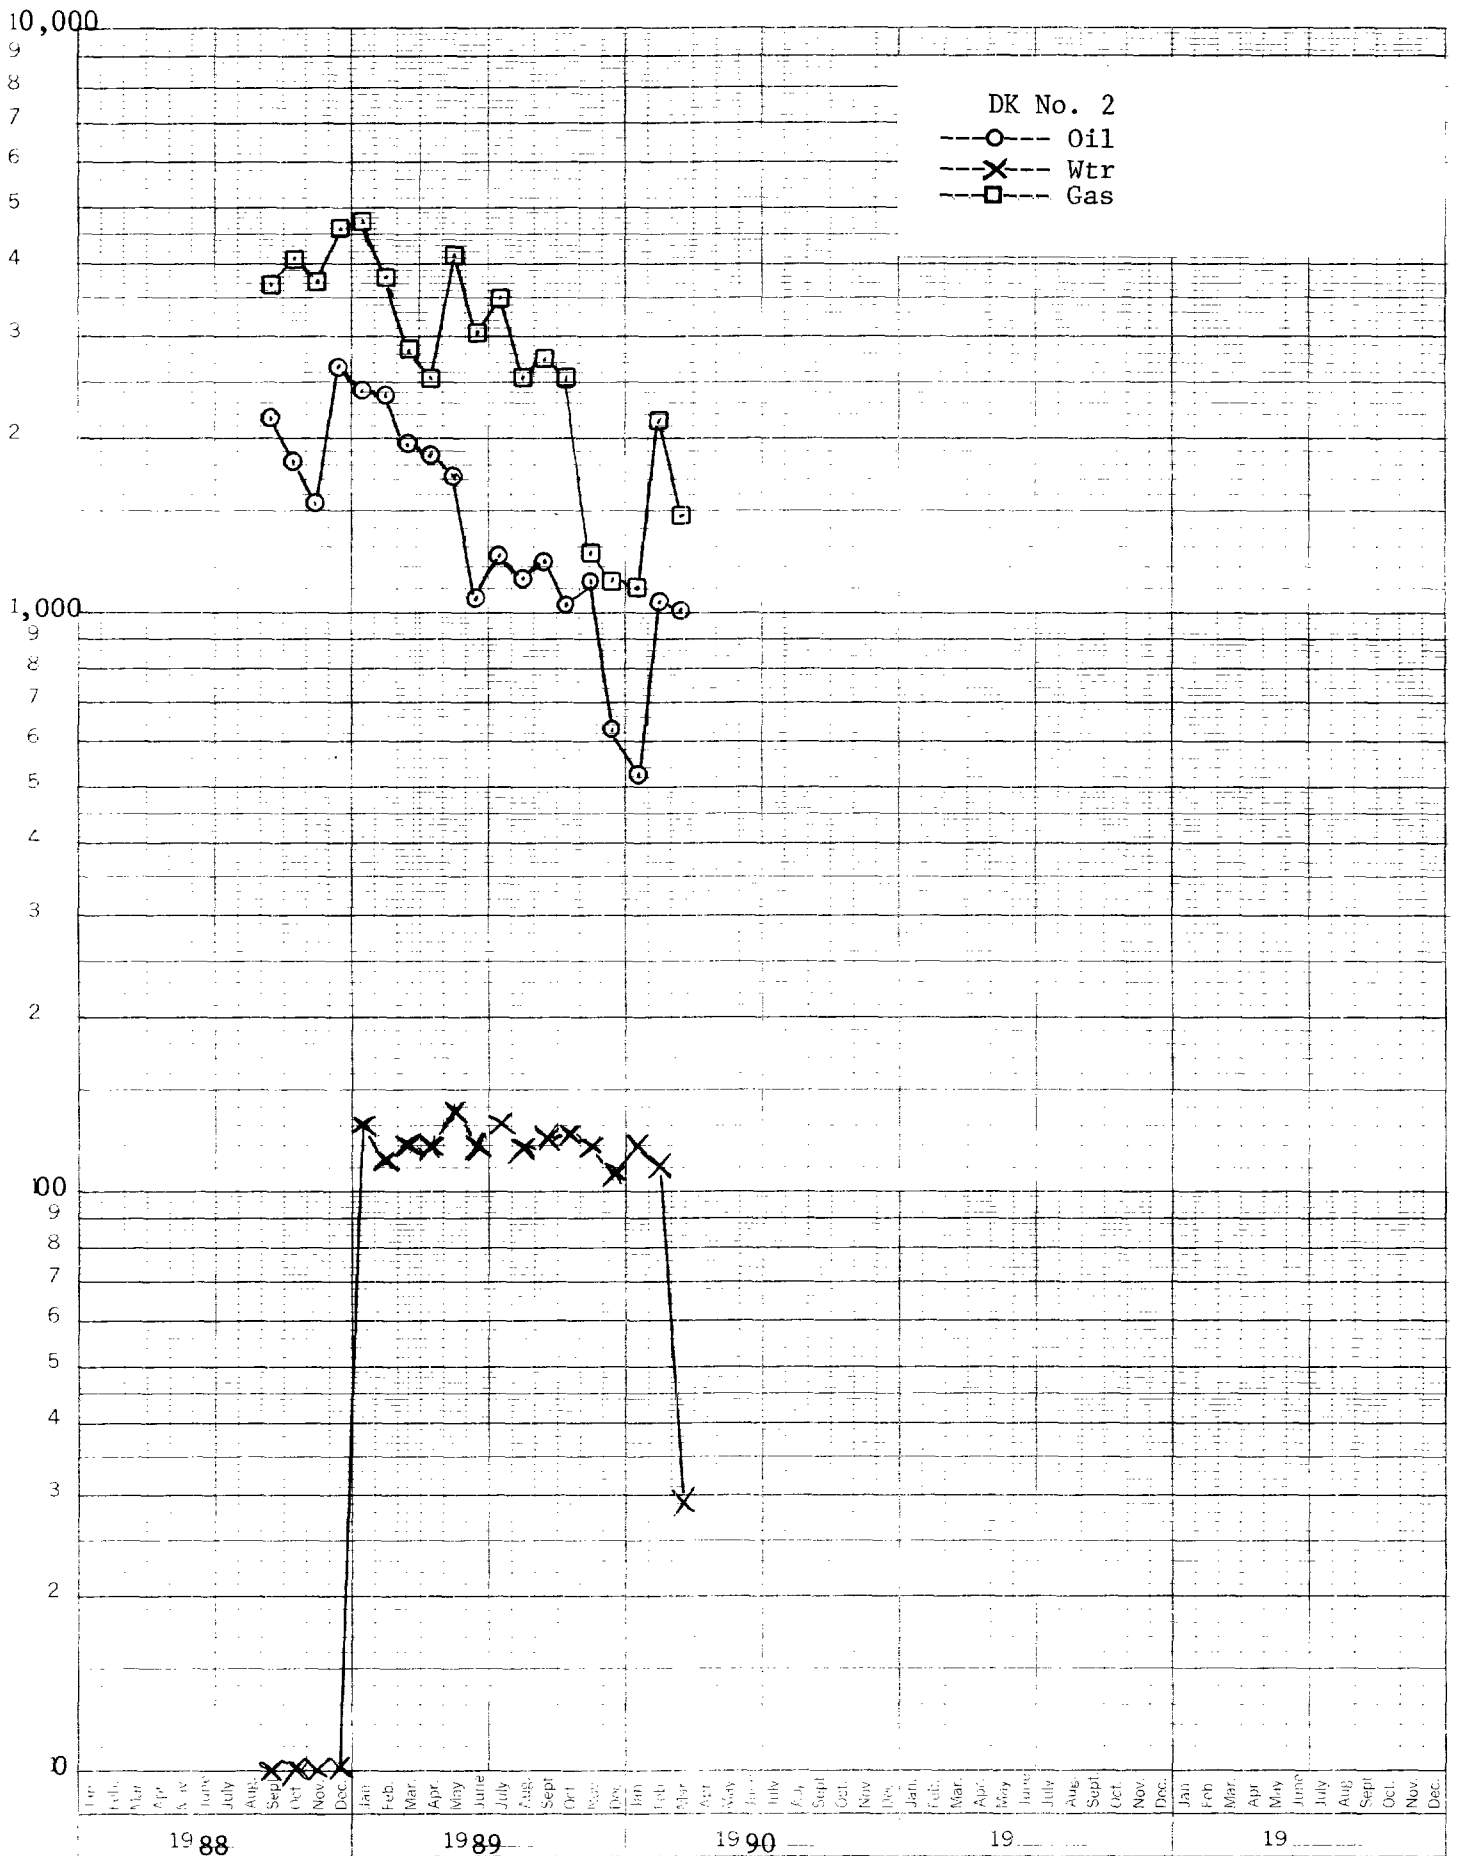

BEFORE EXAMINER STOGNER
OIL CONSERVATION DIVISION
~~20015 FTR~~ EXHIBIT NO. 6
CASE NO. 9962 + 9963

46 6690

5 YEARS BY MONTHS x 3 LOG CYCLES
KEUFFEL & ESSER CO. MADE IN U.S.A.

46 6690