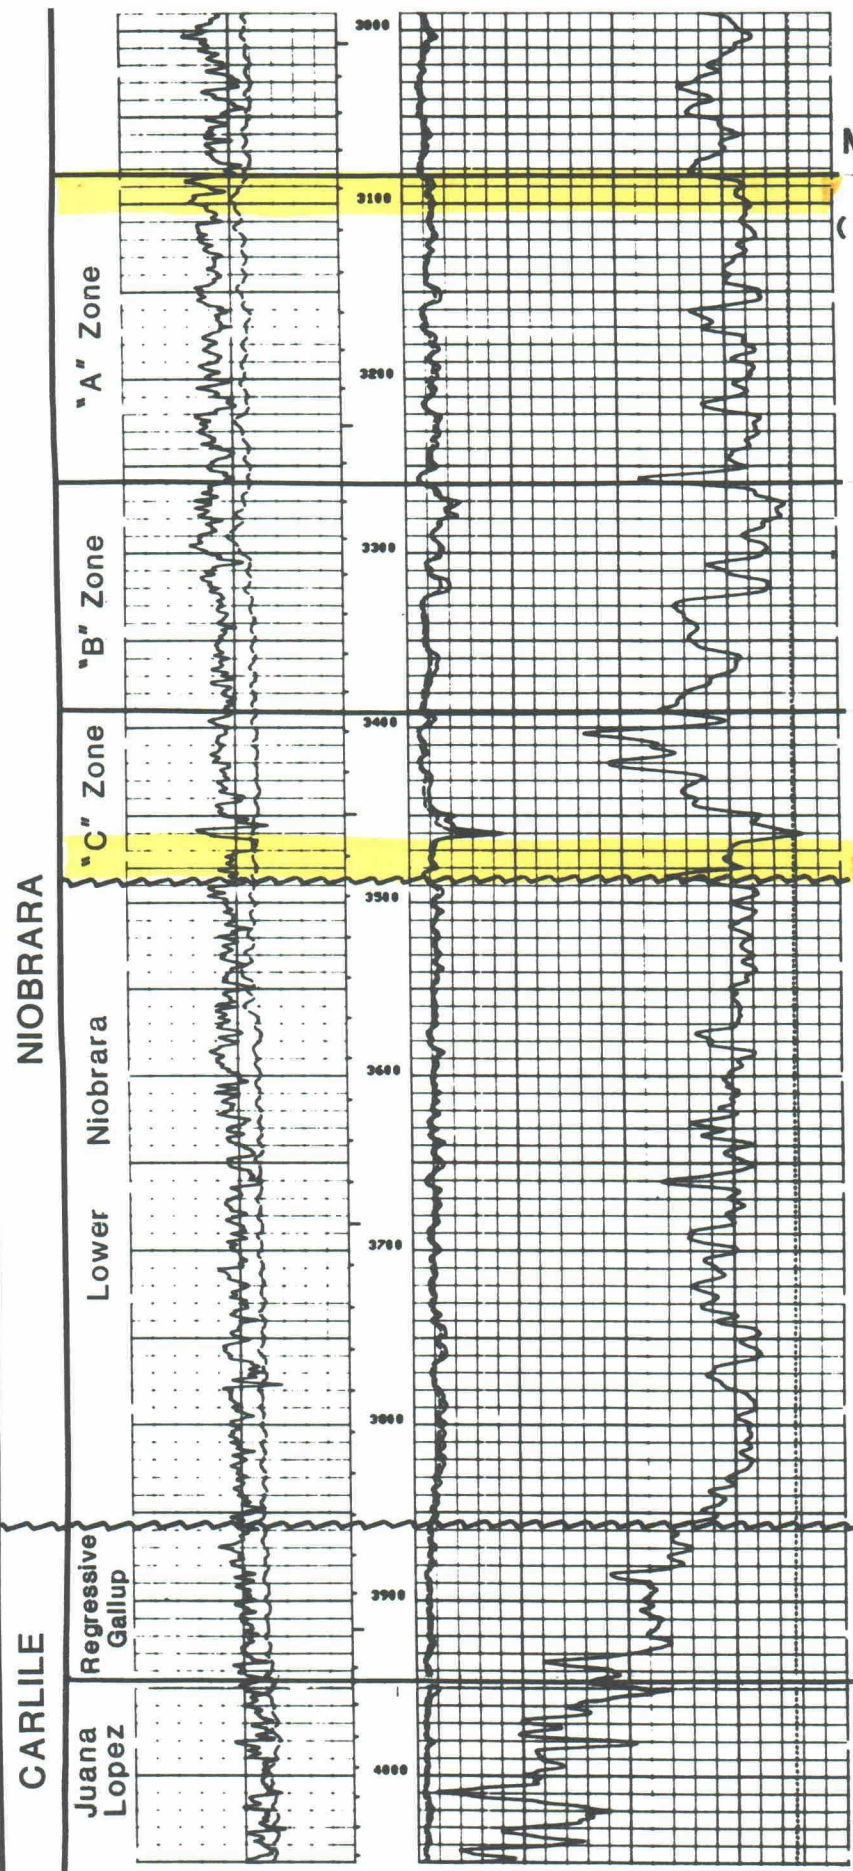

" MANCOS SHALE FORMATION "

Type Log for
 MOI - Piedra Lumbre No. 1
 SE/22, T19N - R2W
 (Diamond Shamrock - Zambardo
 Lake Fed.No. 41 - 18Y)
 (NE/18 - T19N - R2W)

NIORARA

CARLILE

Juana Lopez

Regressive Gallup

Lower Niobrara

Niobrara

"C" Zone

"B" Zone

"A" Zone

Case No. 10392