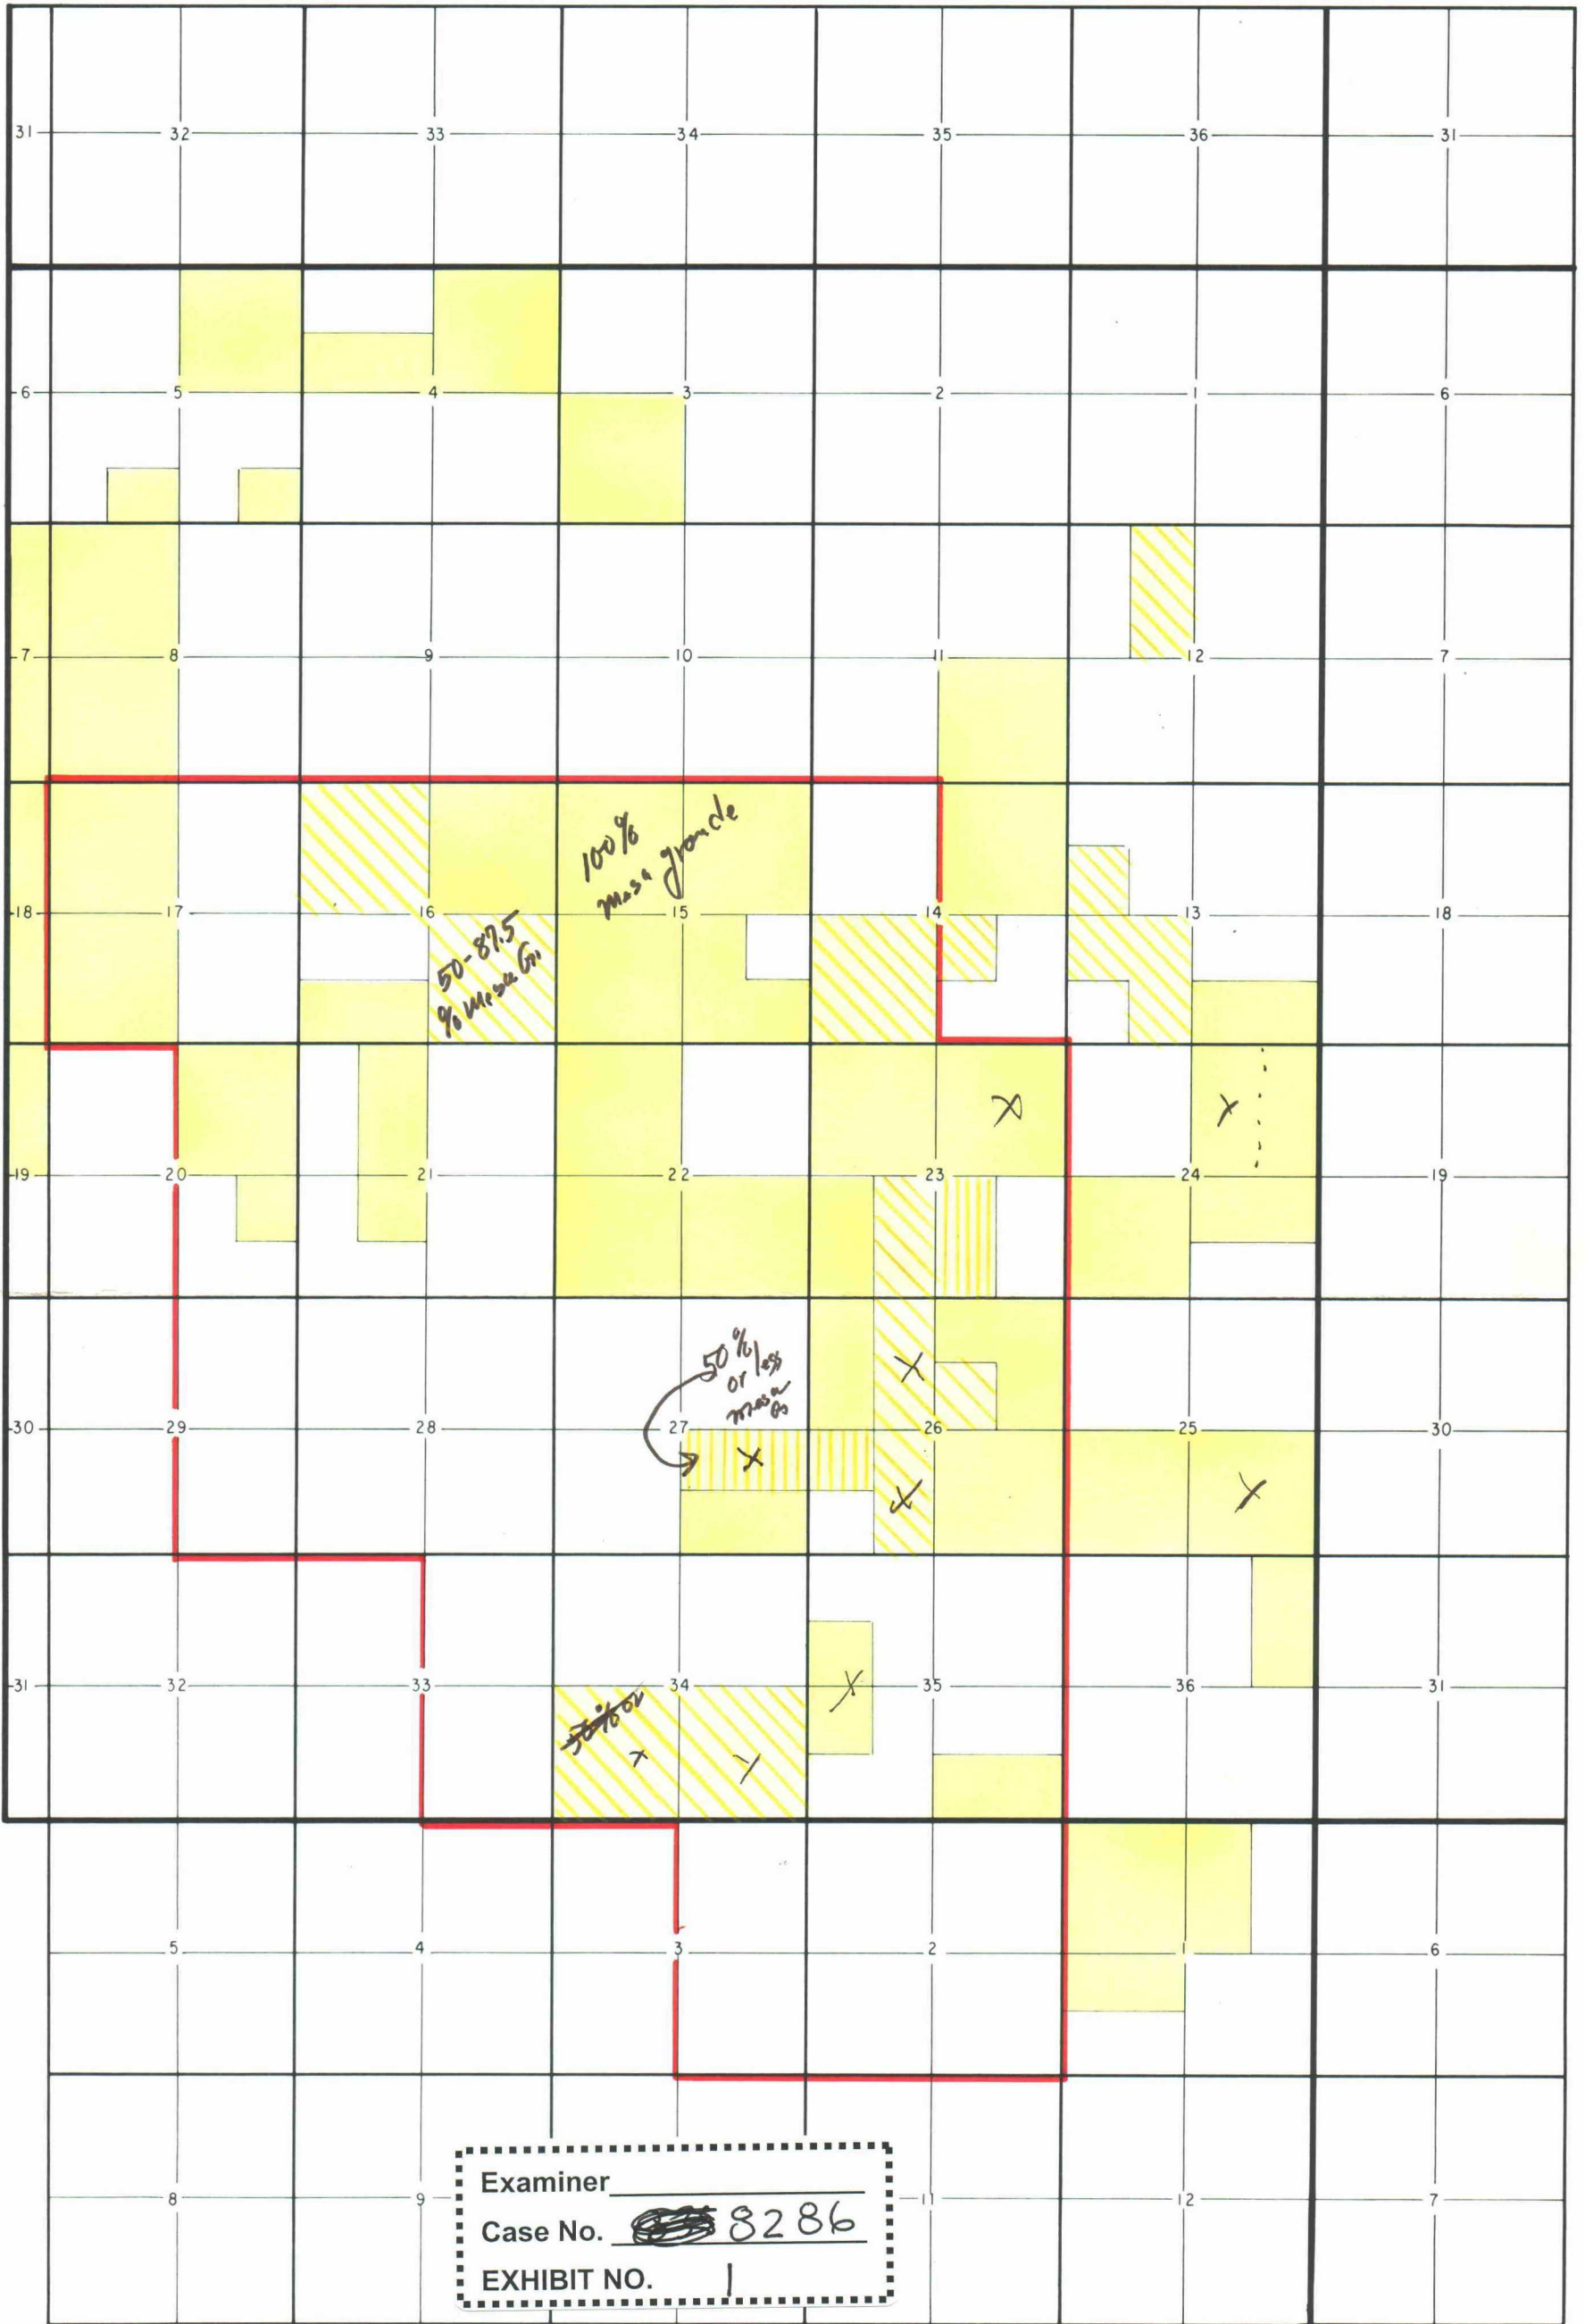

R. 2 W.

R. 1 W.

T. 26 N.

T. 25 N.

T. 24 N.

Solid Yellow	100%
Diagonal Yellow	50% to 87 1/2 %
Vertical Yellow	50% or less
Red Outline	Gavilan Mesa Grande Oil Pool Area <i>Gavilan Mesa Grande DK</i>

MESA GRANDE RESOURCES, INC.
 GAVILAN DOME AREA
 RIO ARRIBA COUNTY, NEW MEXICO
 GAVILAN DOME LEASEHOLD
 AREA OWNERSHIP