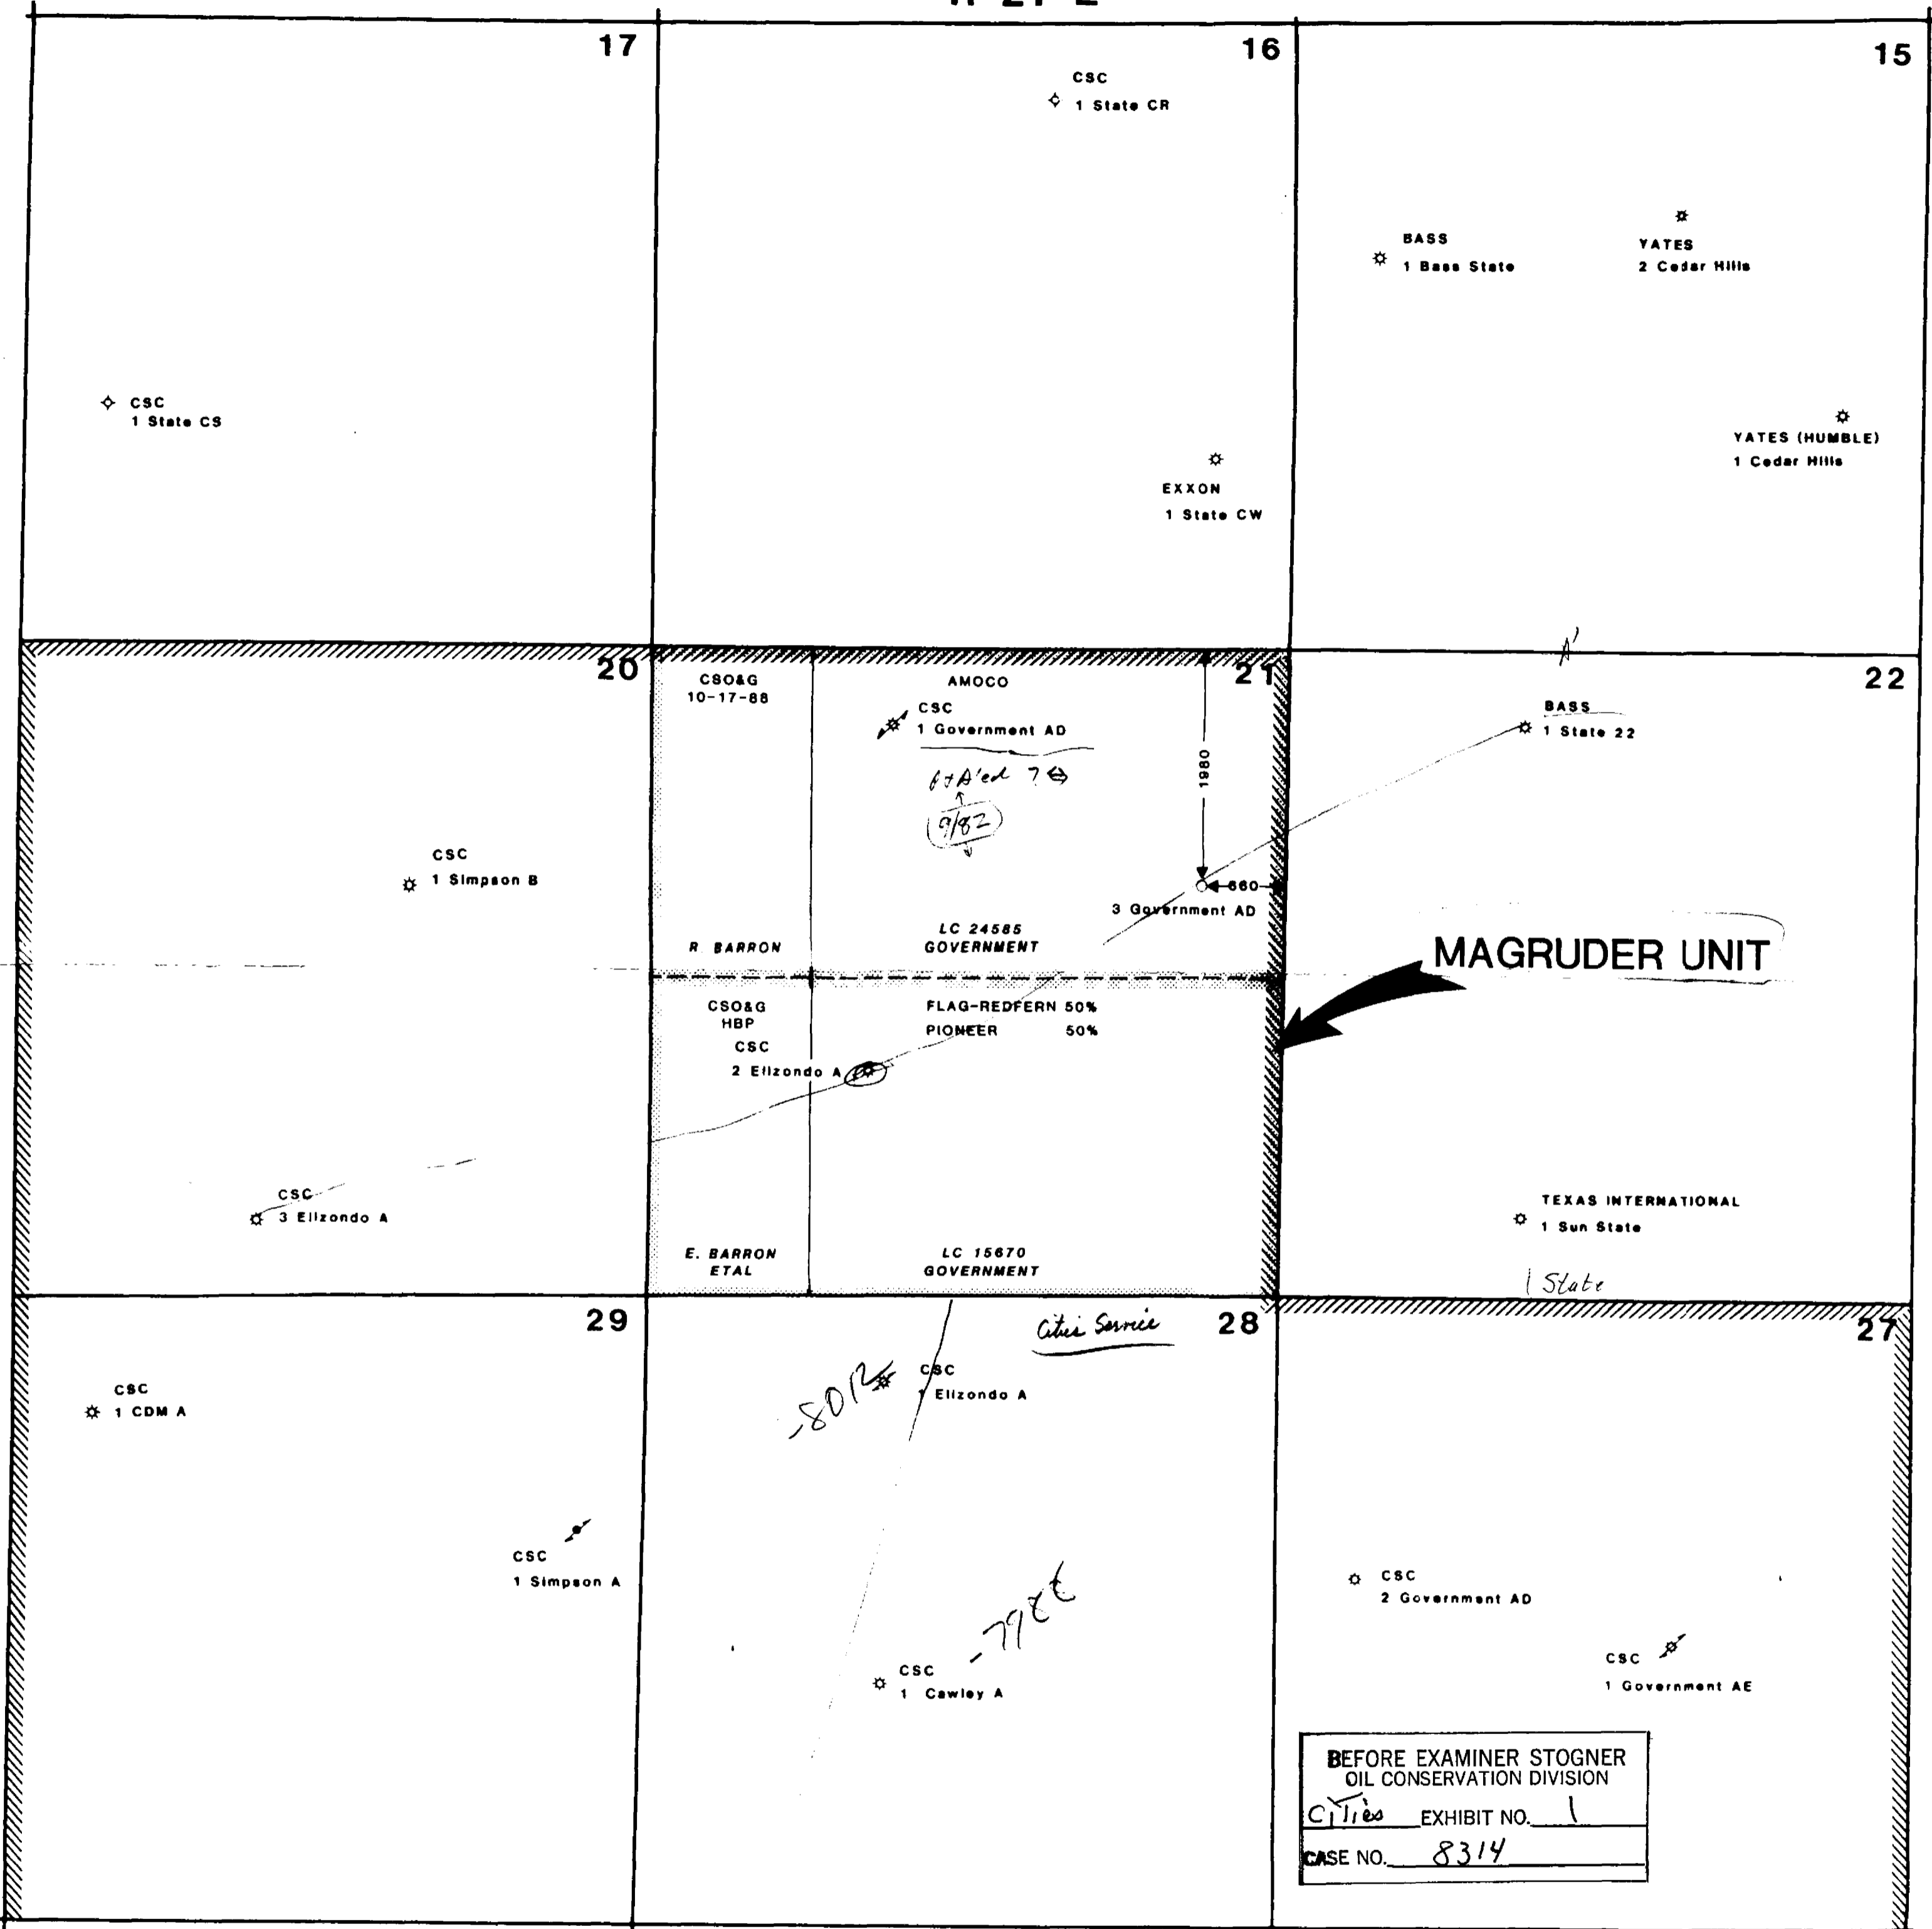

R 27 E

T  
21  
S

LEGEND  
 ■■■■■ PORATION UNITS  
 SCALE: 1" = 1000'

CITIES SERVICE OIL & GAS CORP.  
 SOUTHWEST REGION  
**MAGRUDER UNIT**  
 AUGUST 1984