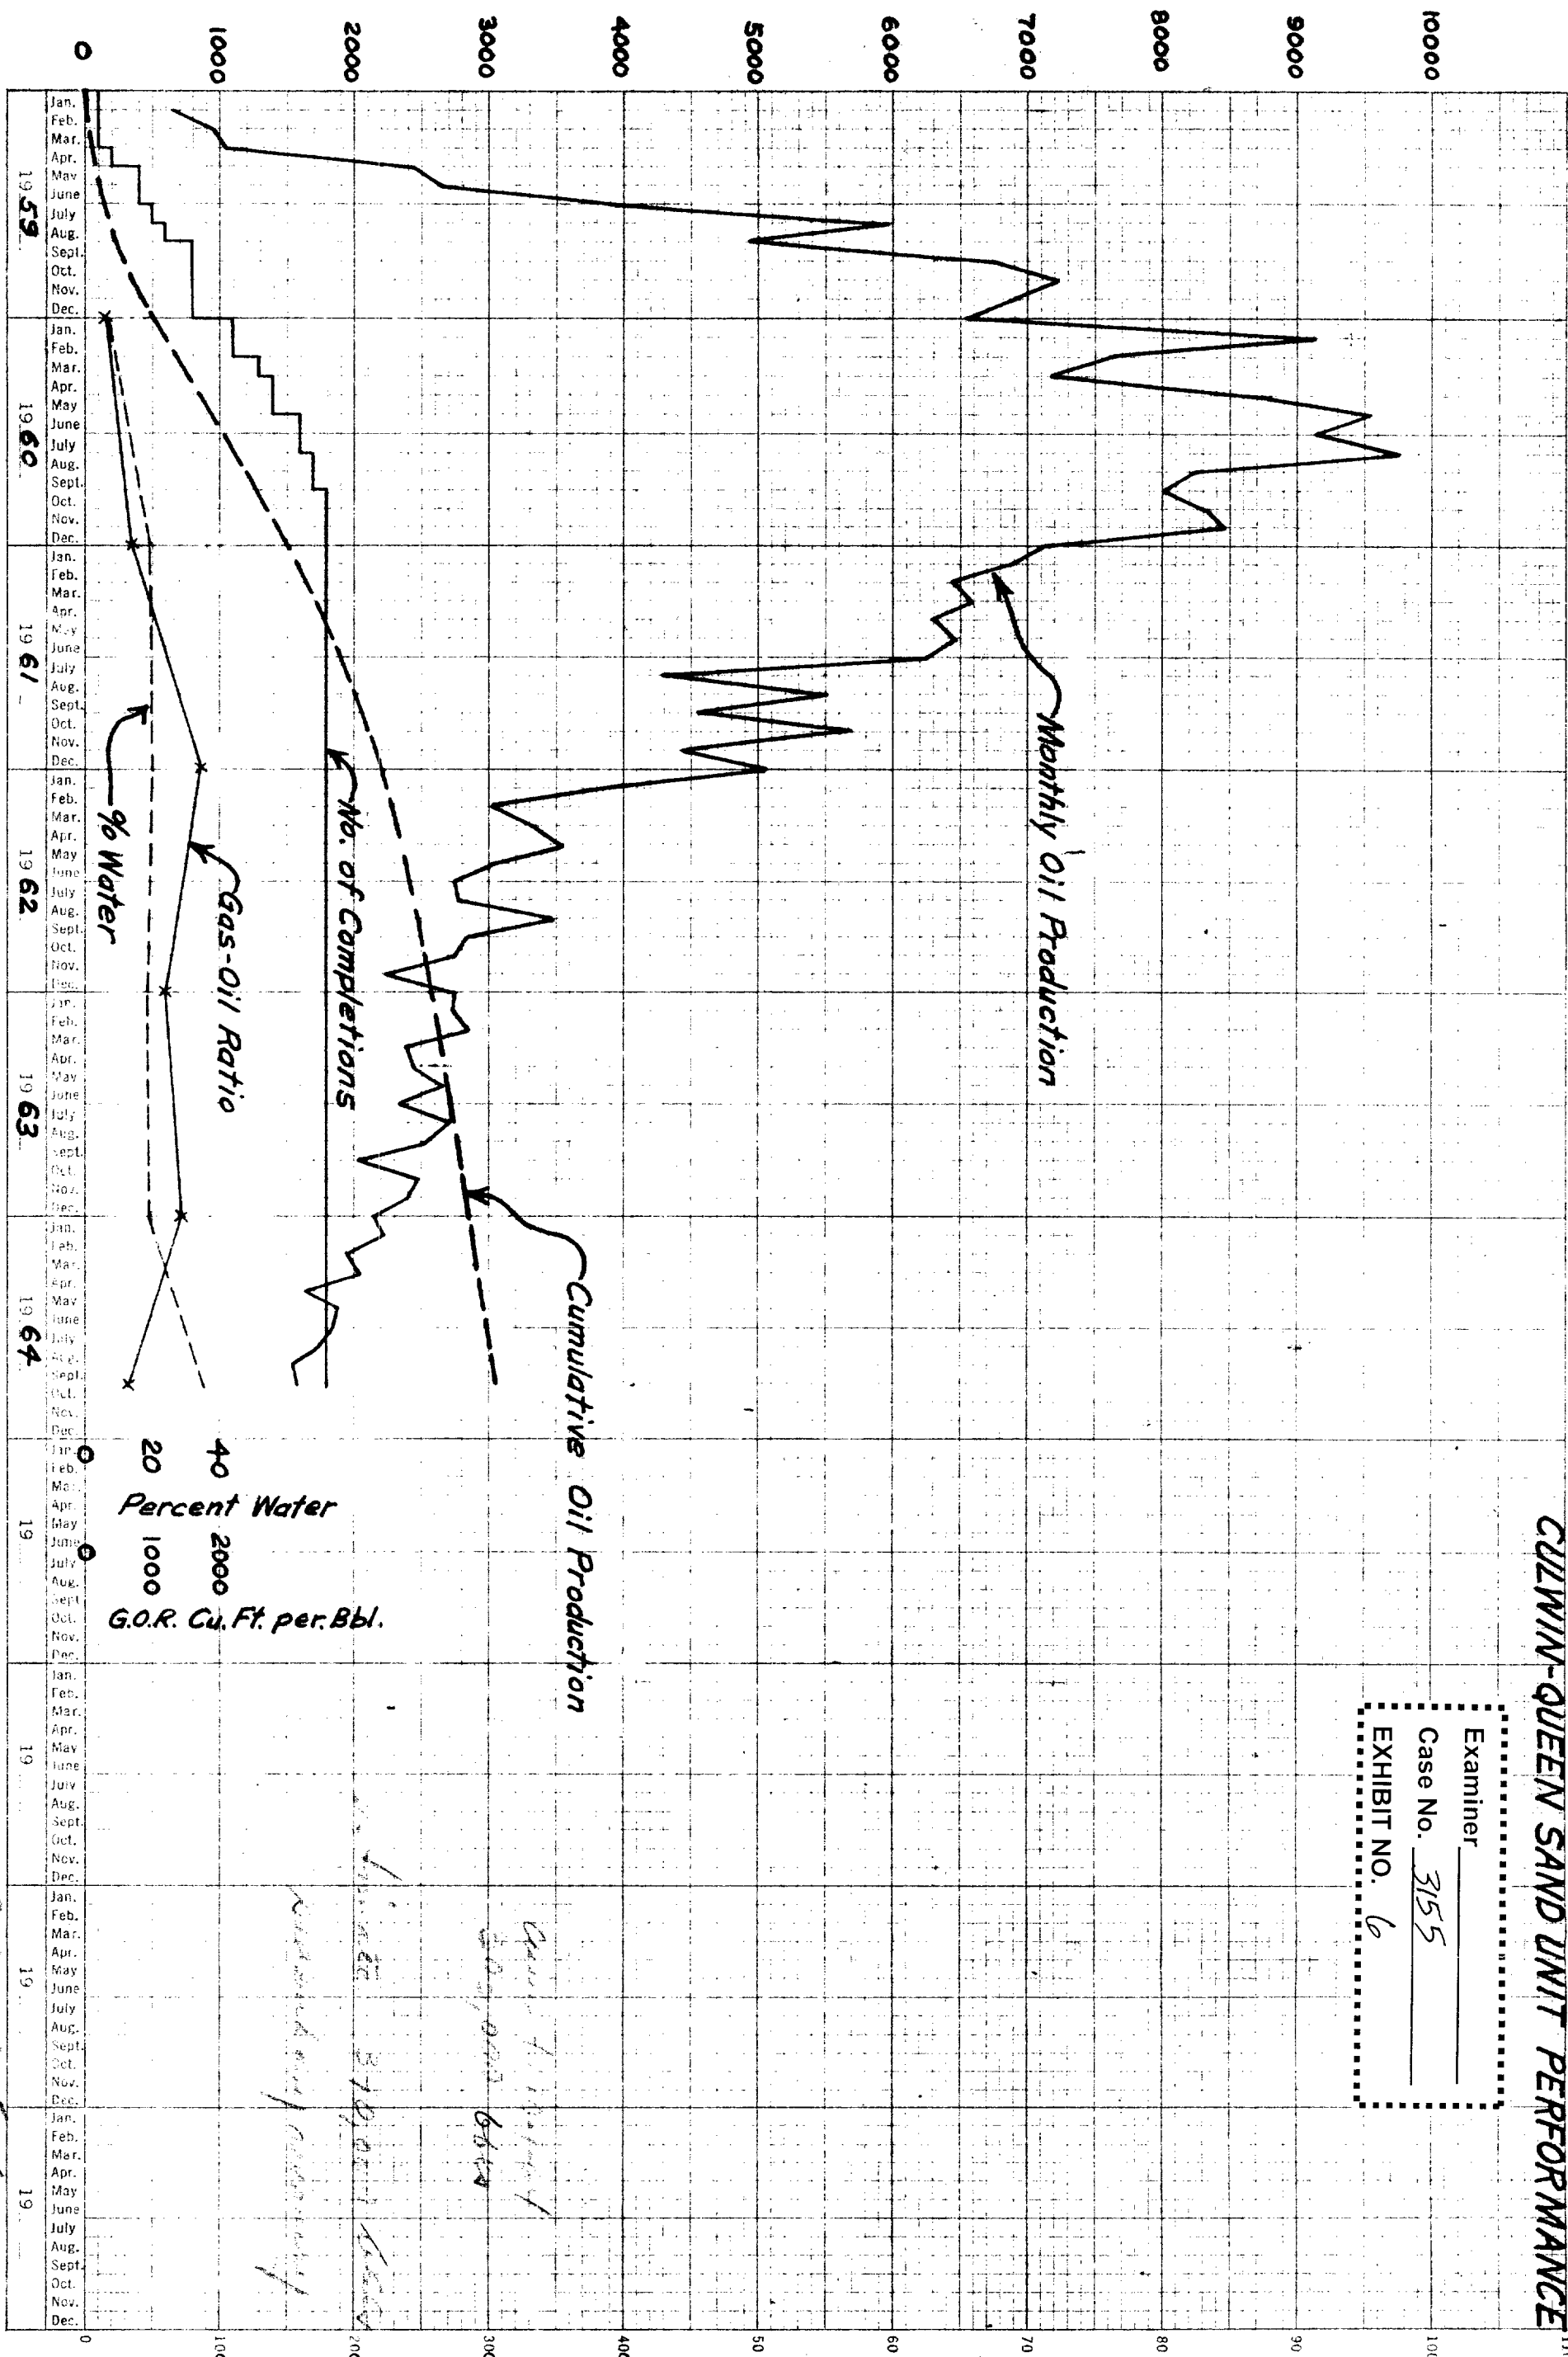

KEUFFEL & ESSER CO.

MADE IN U.S.A.

No. Completions

Barrels Oil Per Month

CULWIN-QUEEN SAND UNIT PERFORMANCE

Examiner \_\_\_\_\_  
 Case No. 3155  
 EXHIBIT NO. 6

Cumulative Oil Production  
 M. Barrels

ATTN: EX 6  
 6-21-64

*Handwritten notes:*  
 31,000  
 6800  
 31,000  
 6800  
 31,000  
 6800

Ex 6.6.7 6