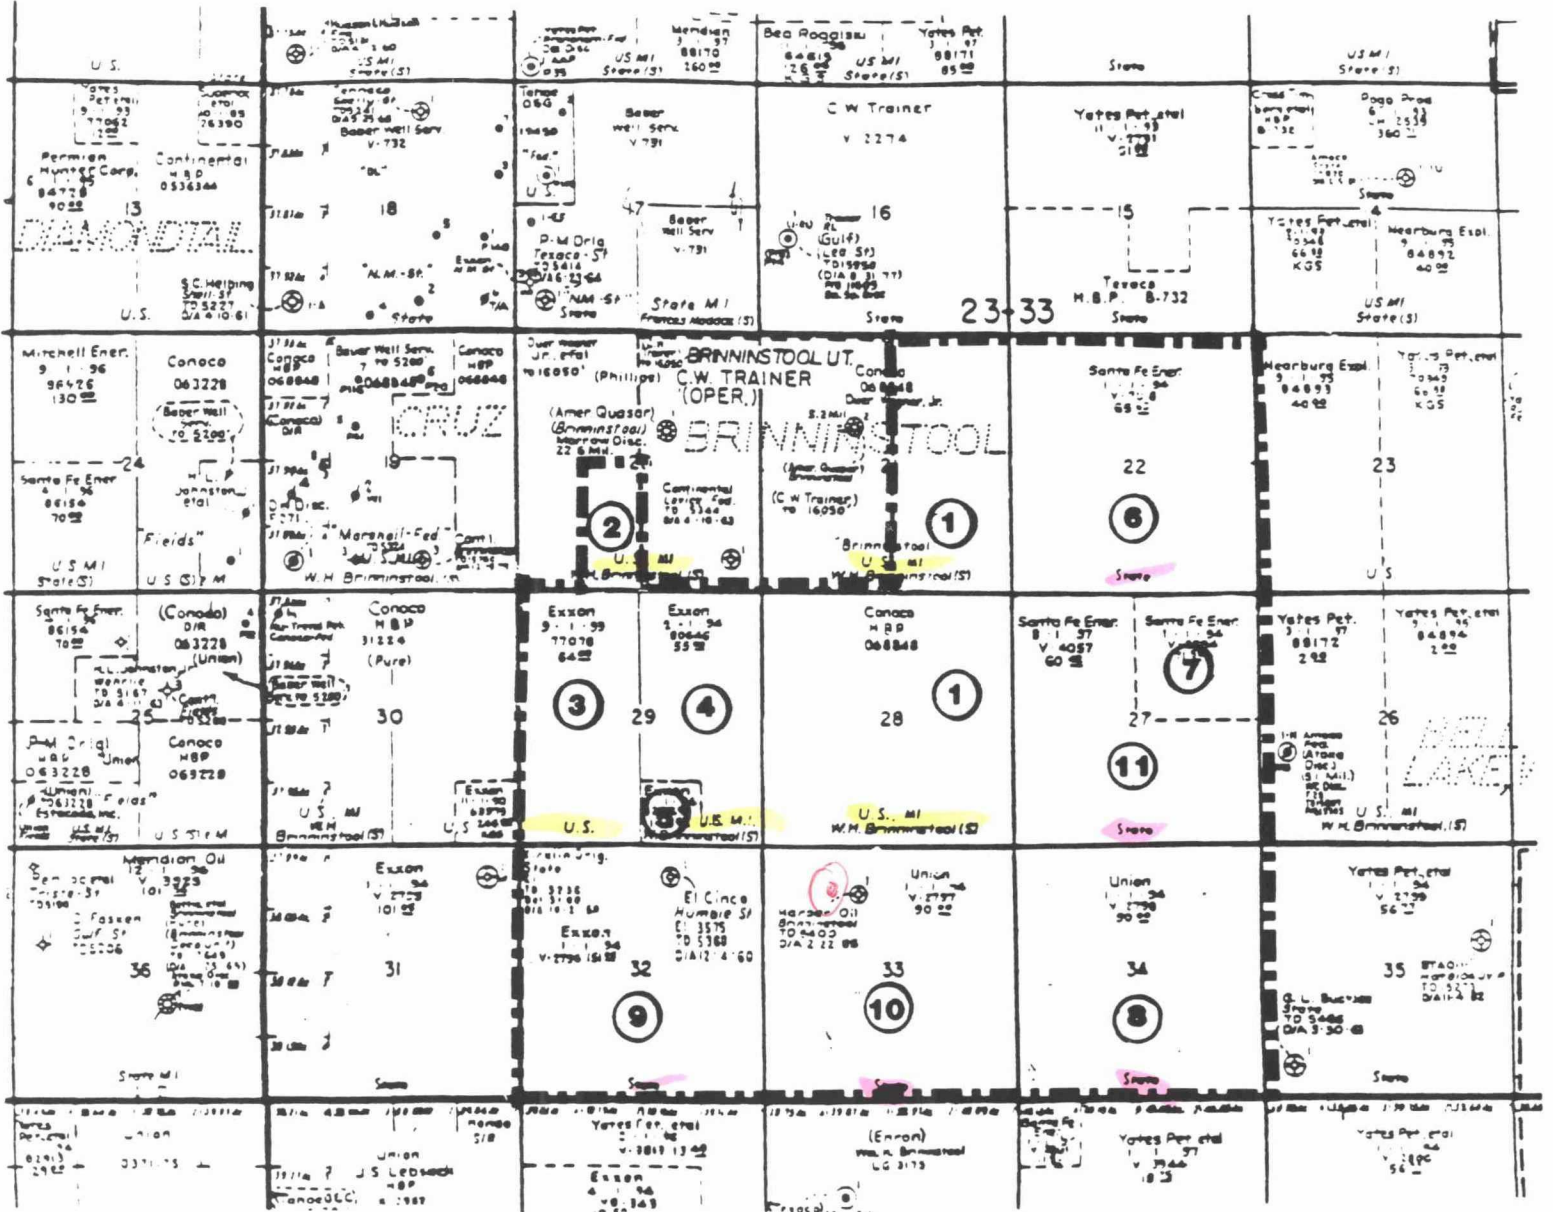

Exhibit "A"
Santa Fe Energy Operating Partners, L.P.
THISTLE UNIT
LEA CO., N.M.

LAND

ACRES

Tract Numbers as

Listed on Exhibit "B"

Federal 1680

State 3200

Total 4880

NEW MEXICO
 OIL CONSERVATION DIVISION

SANTA FE EXHIBIT 1

CASE NO. 10774

UNIT OUTLINE