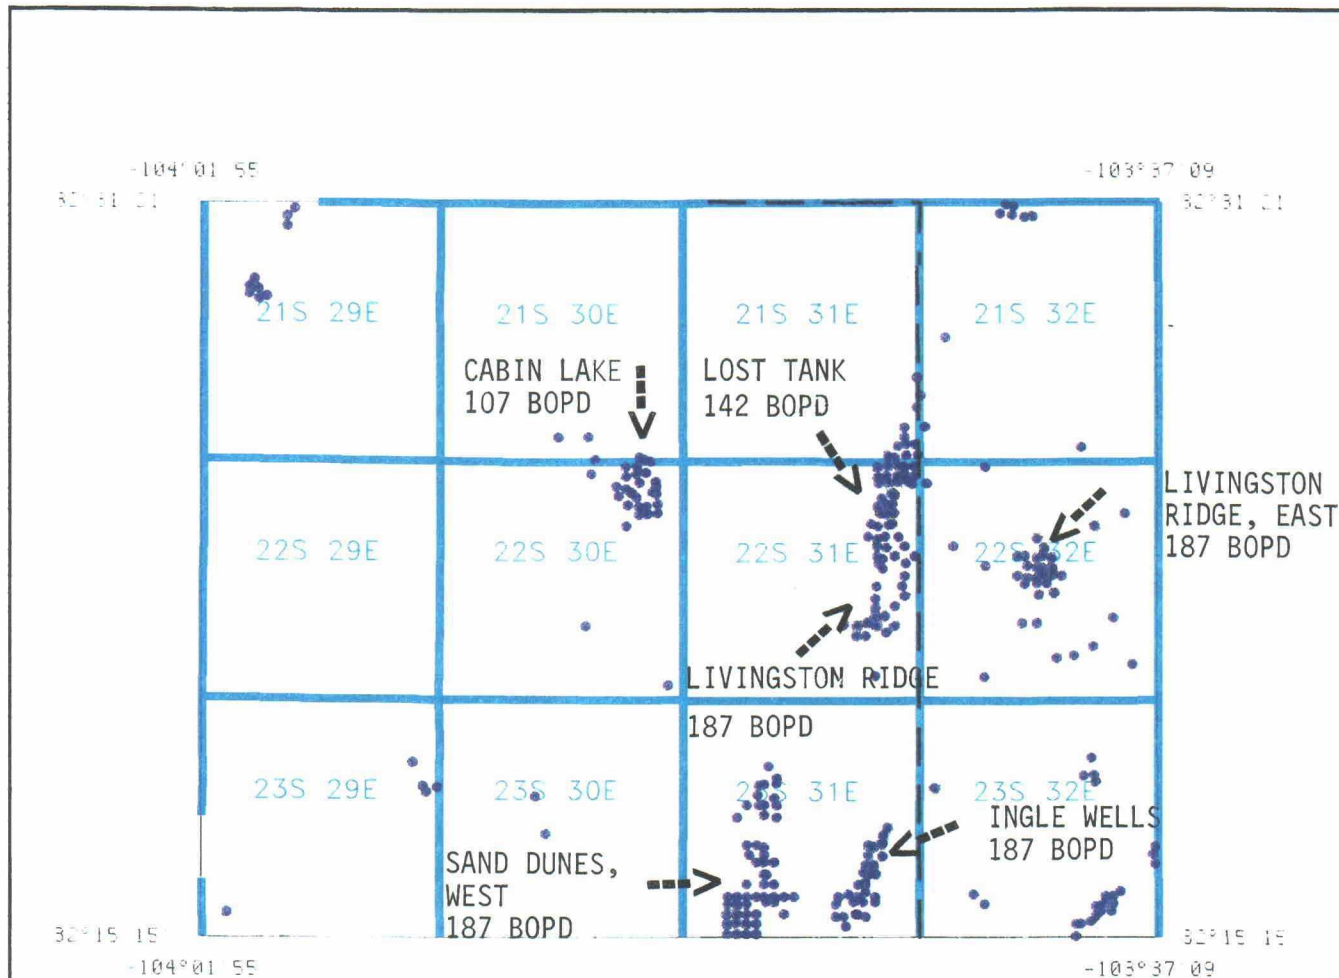

DELAWARE FIELDS NEAR CABIN LAKE

*any of these special*

BEFORE EXAMINER STOGNER

Oil Conservation Division

Phillips Exhibit No. 2

Case No. 10854

PHILLIPS PETROLEUM COMPANY

AREA CABIN LAKE

TYPE INFORMATION DLWR WELLS

COUNTY EDDY & LEA STATE NM COUNTRY USA

MAPPED BY T. E. RICHARD DATE 19 OCT 93 08.34

PROJECTION LAMBERT CENTRAL MERIDIAN -103.82549

SPHEROID CLARKE 1866 BASE PARALLELS 32.29883 32.47777

SCALE 1" = 9025481 SCALE (FEET)