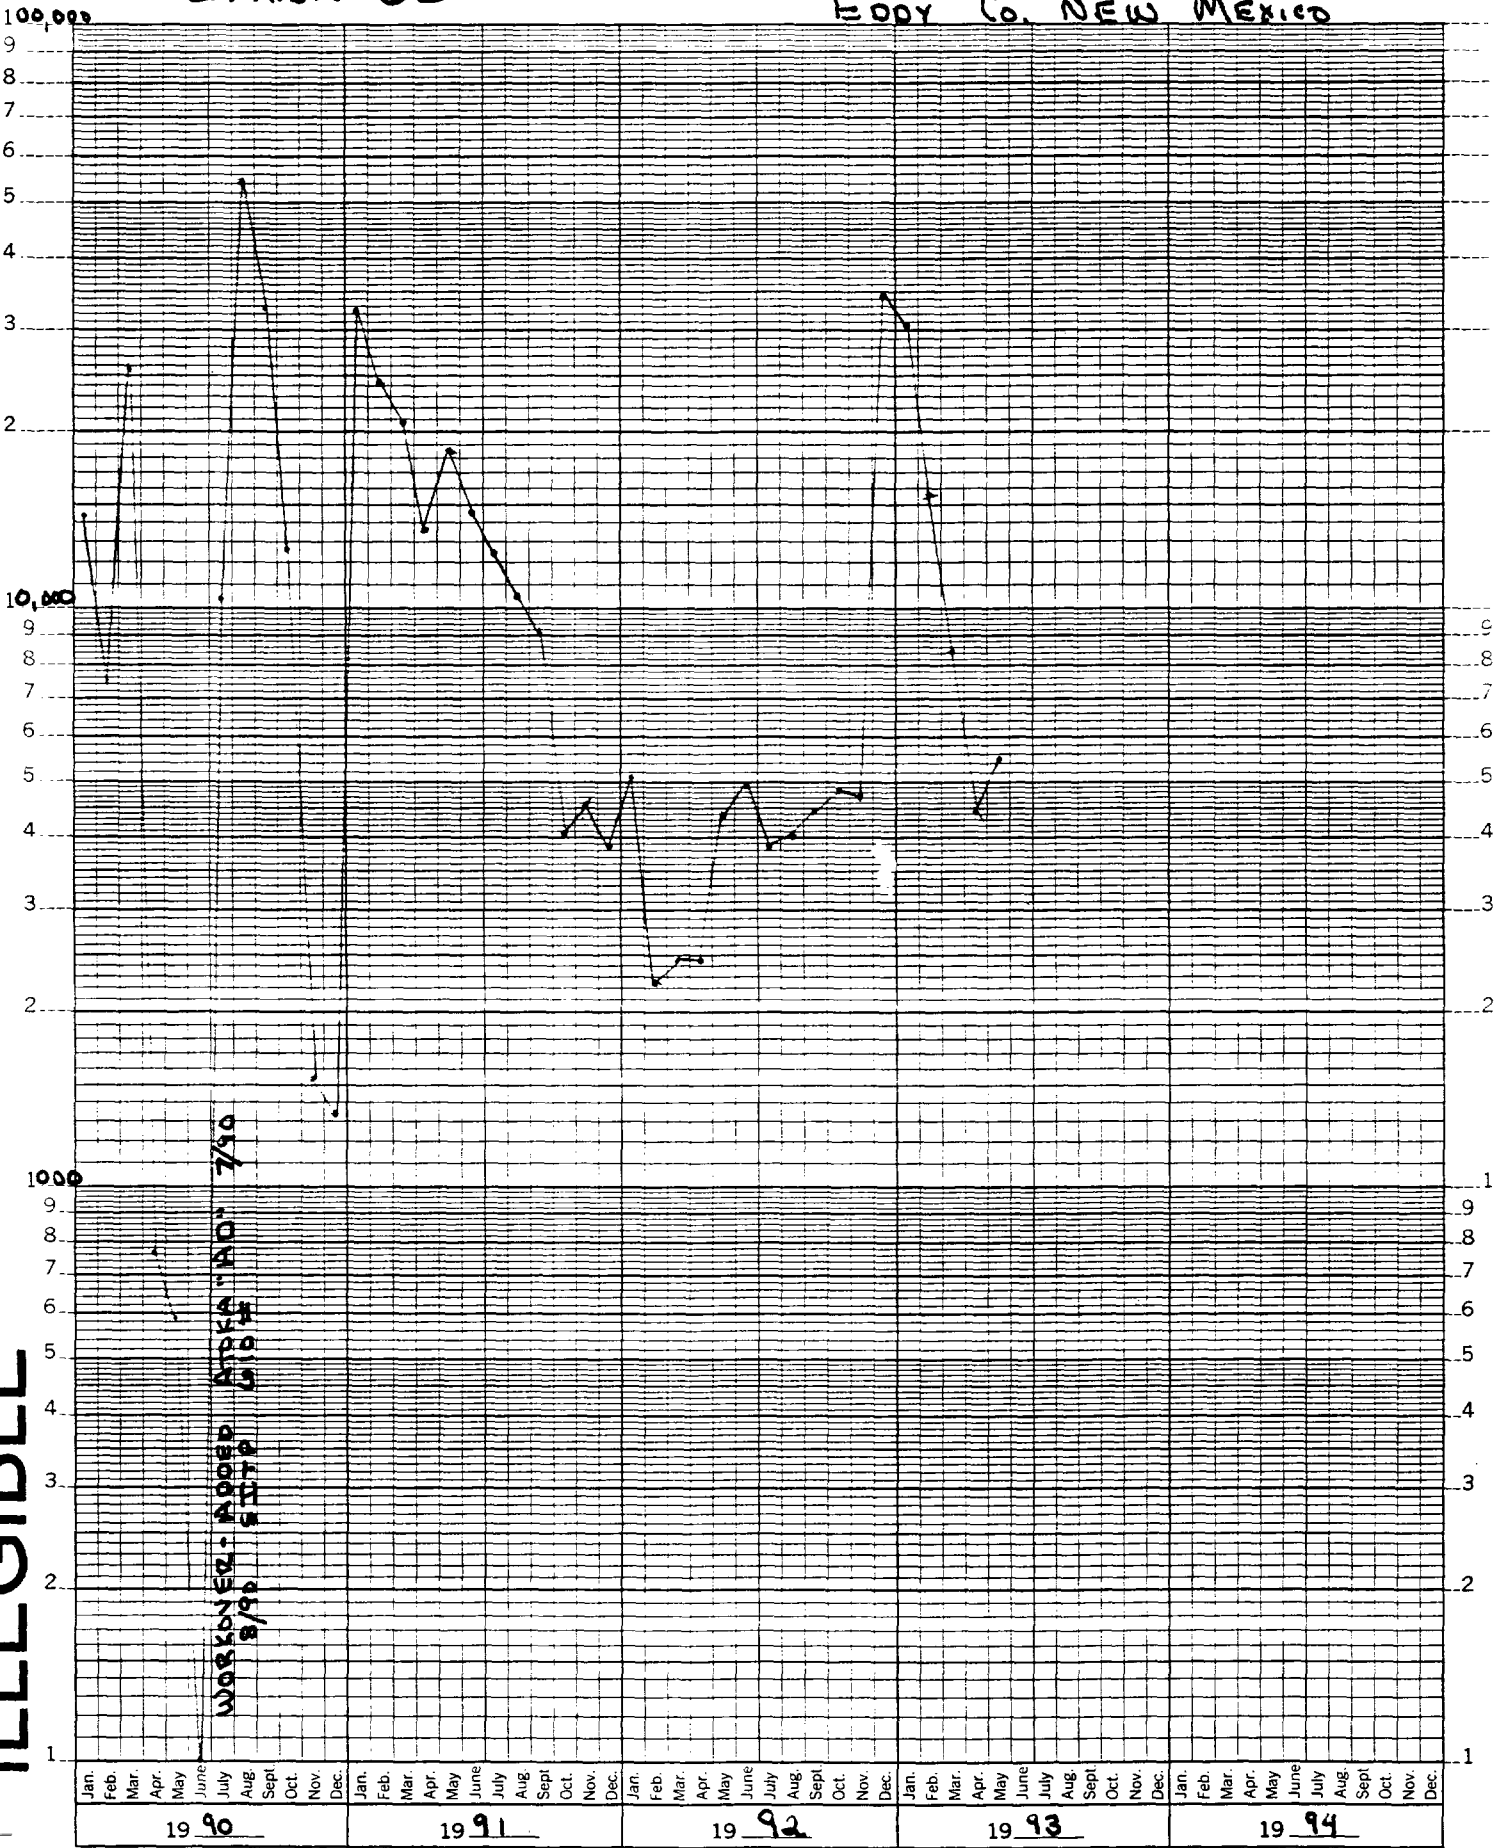

# EXHIBIT 6B

TEXACO - MALAGA HARROUN 6 Com  
 Sec 6 F - T24S - R29E  
 EDDY Co. NEW MEXICO

46 6690

BY MONTHS x 3 LOG CYCLES  
 ESSER CO. MADE IN U.S.A.

ILLEGIBLE

WORKOVER - ADDOP ATPKA - NO. 7/90  
 8/90 SITP 619 #

19 90                      19 91                      19 92                      19 93                      19 94

1343 MMF

Com 7/90 → 5/93  
 424 MMF

EST REMAINING 420 MMF  
 DRAINAGE 156 ACRES