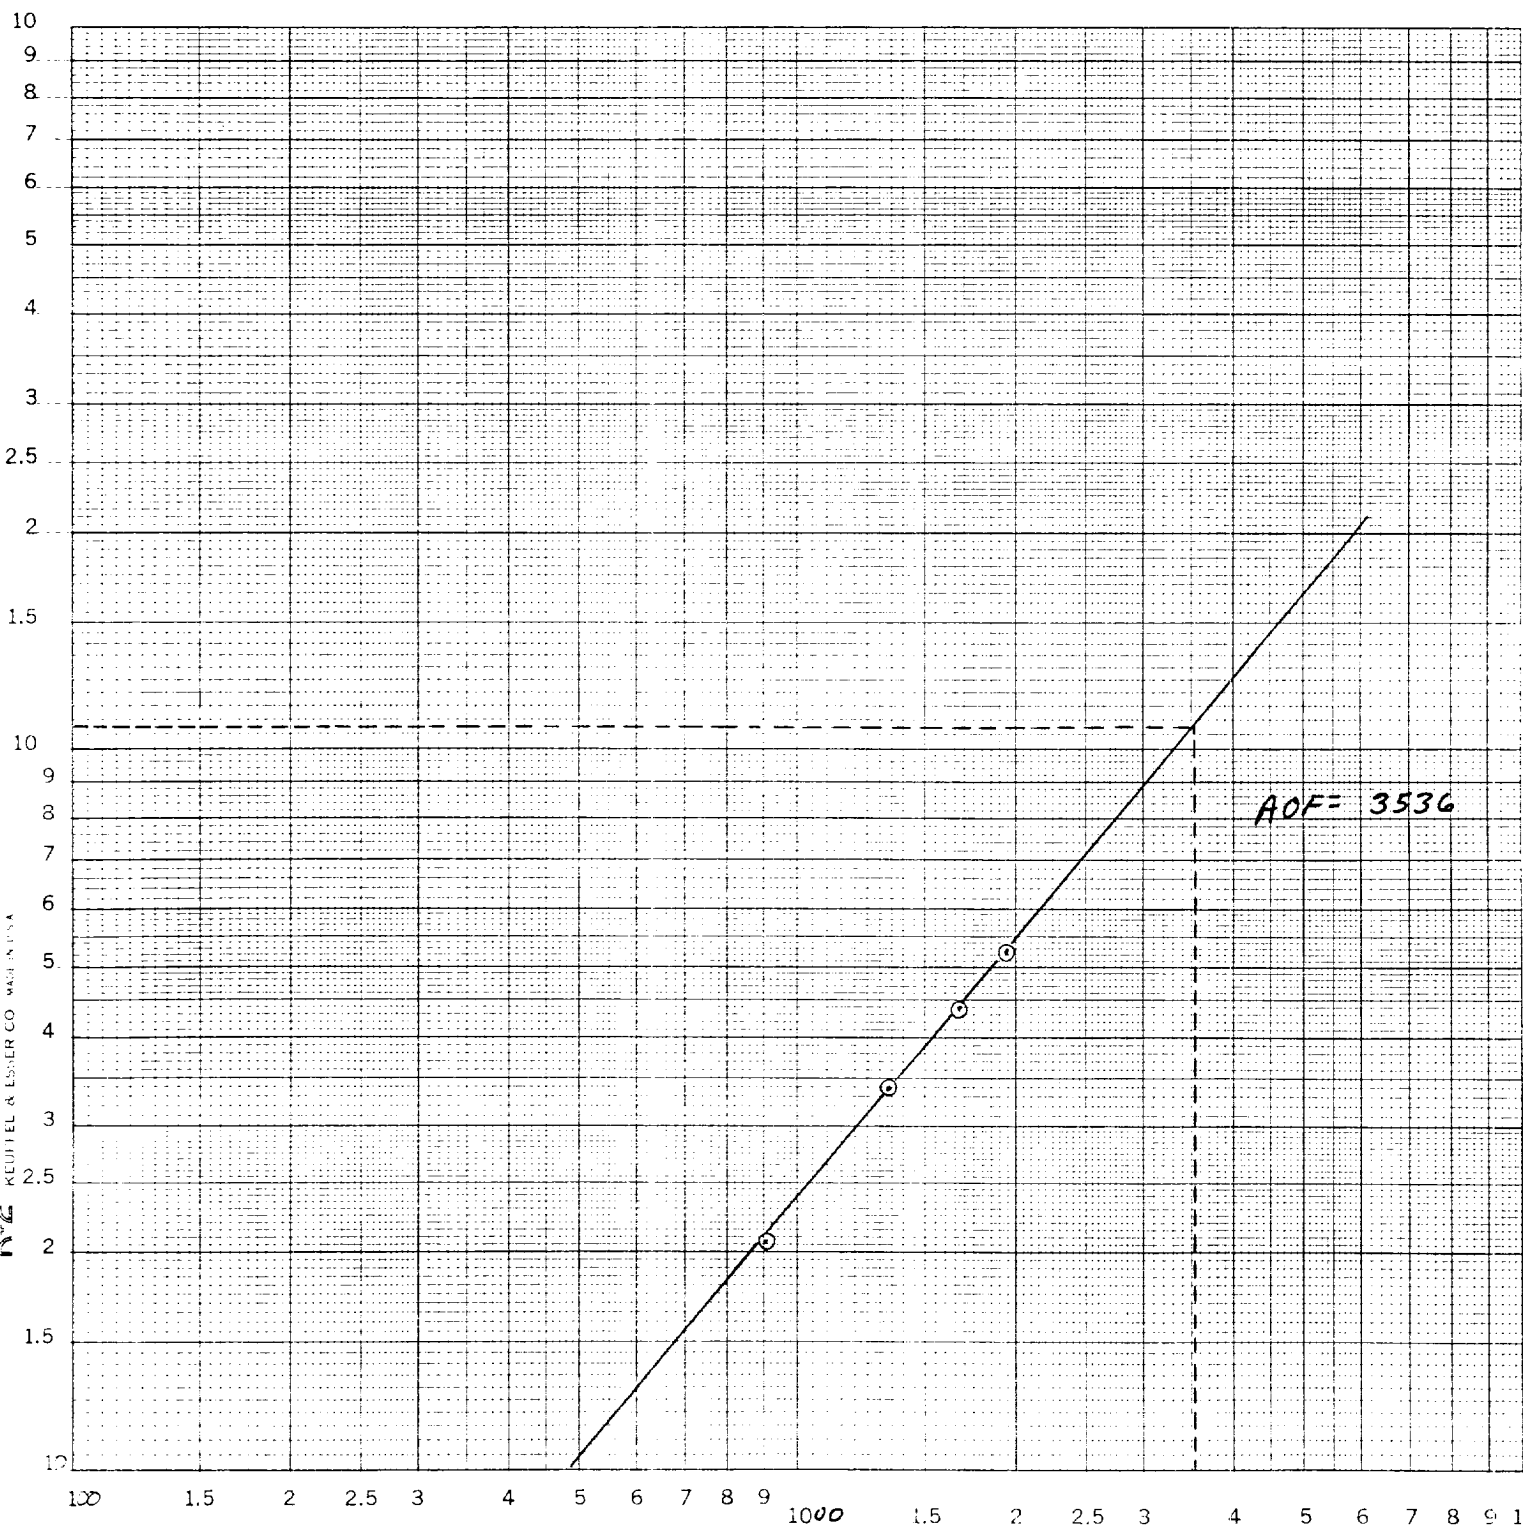

46 7200

LOGARITHMIC 2 X 2 CYCLES
KEUTTEL & ESSNER CO. MADE IN U.S.A.

Q = MCF

AOF = 3536