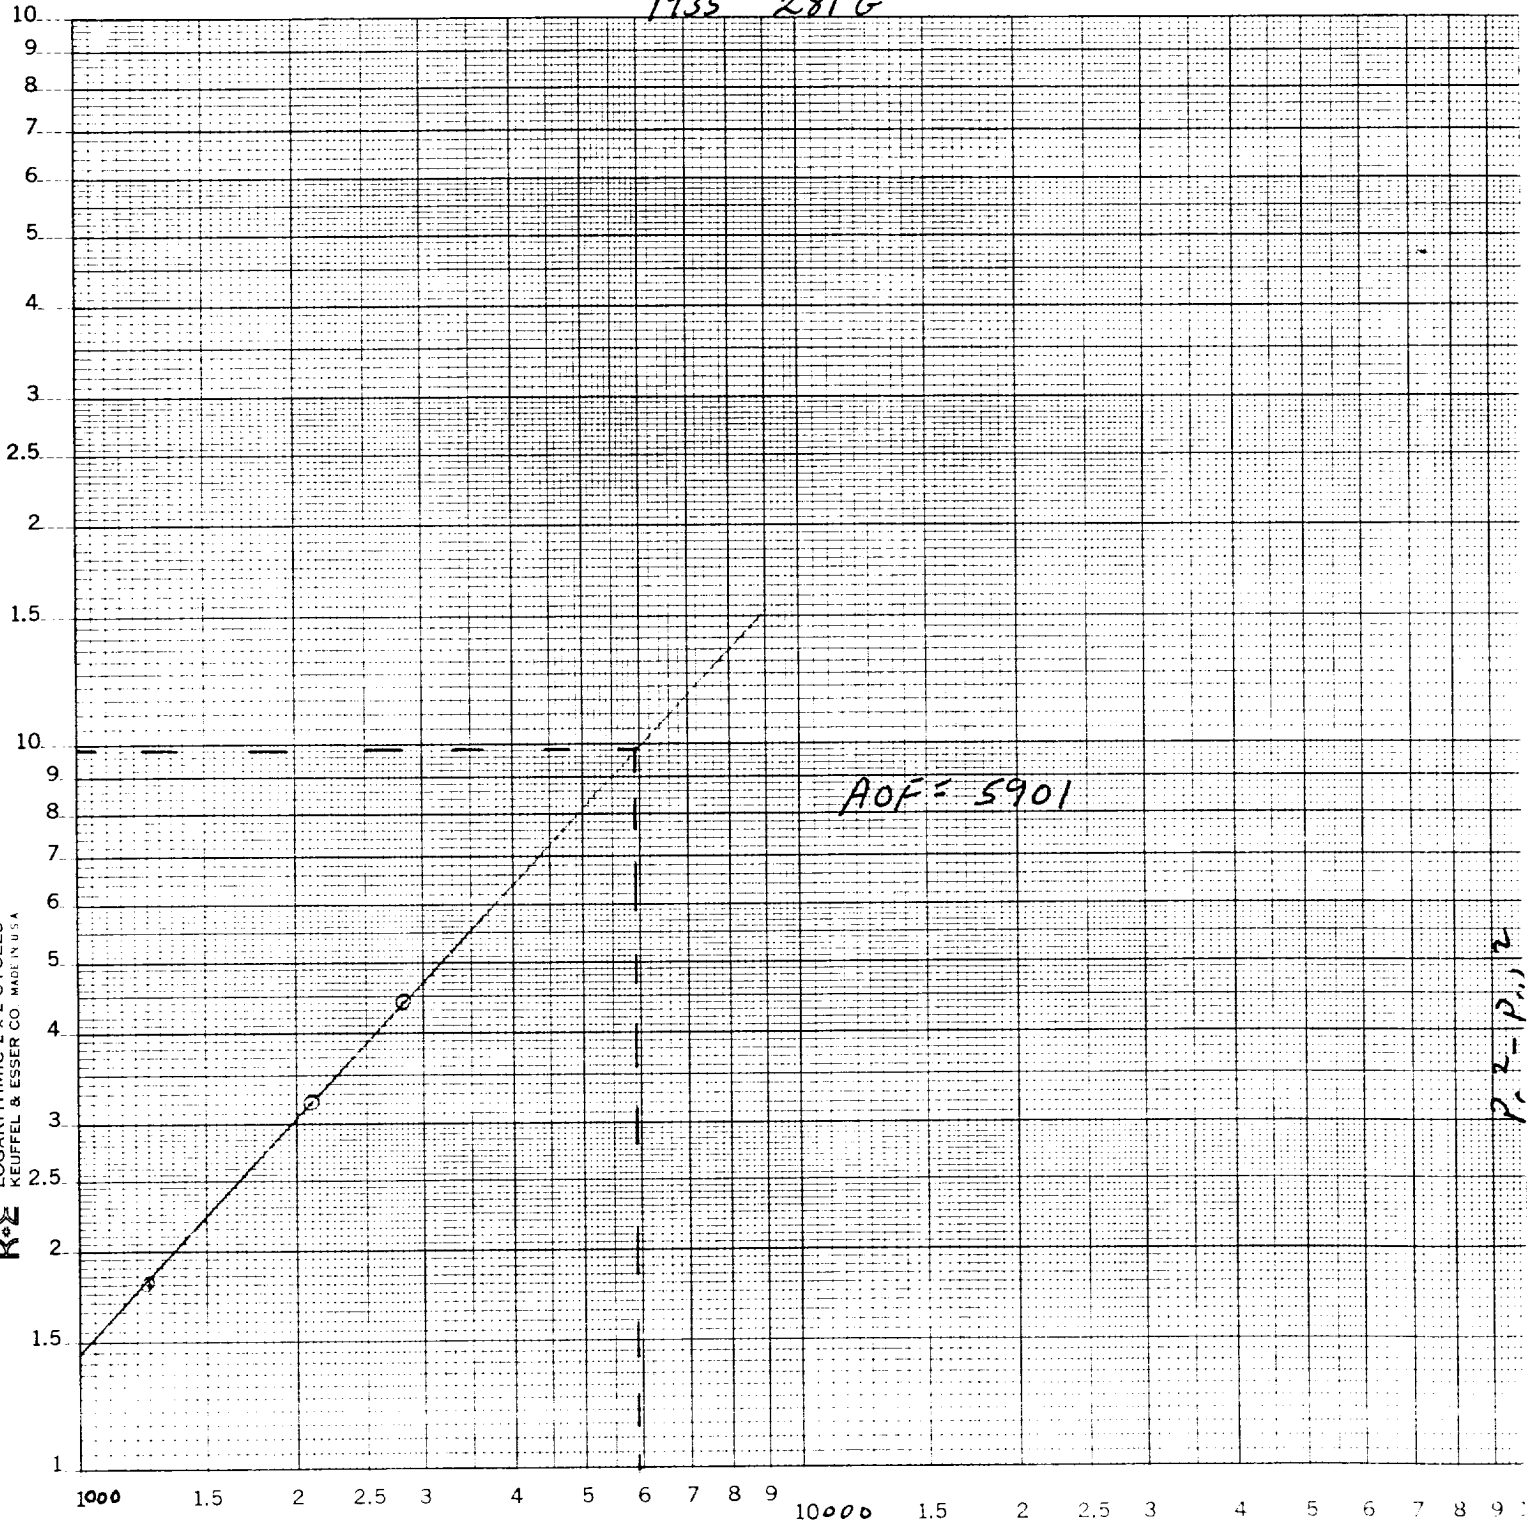

1935 2816

46 7200

KSE LOGARITHMIC 2 x 2 CYCLES
KEUFFEL & ESSER CO. MADE IN U.S.A.

Q = mcf