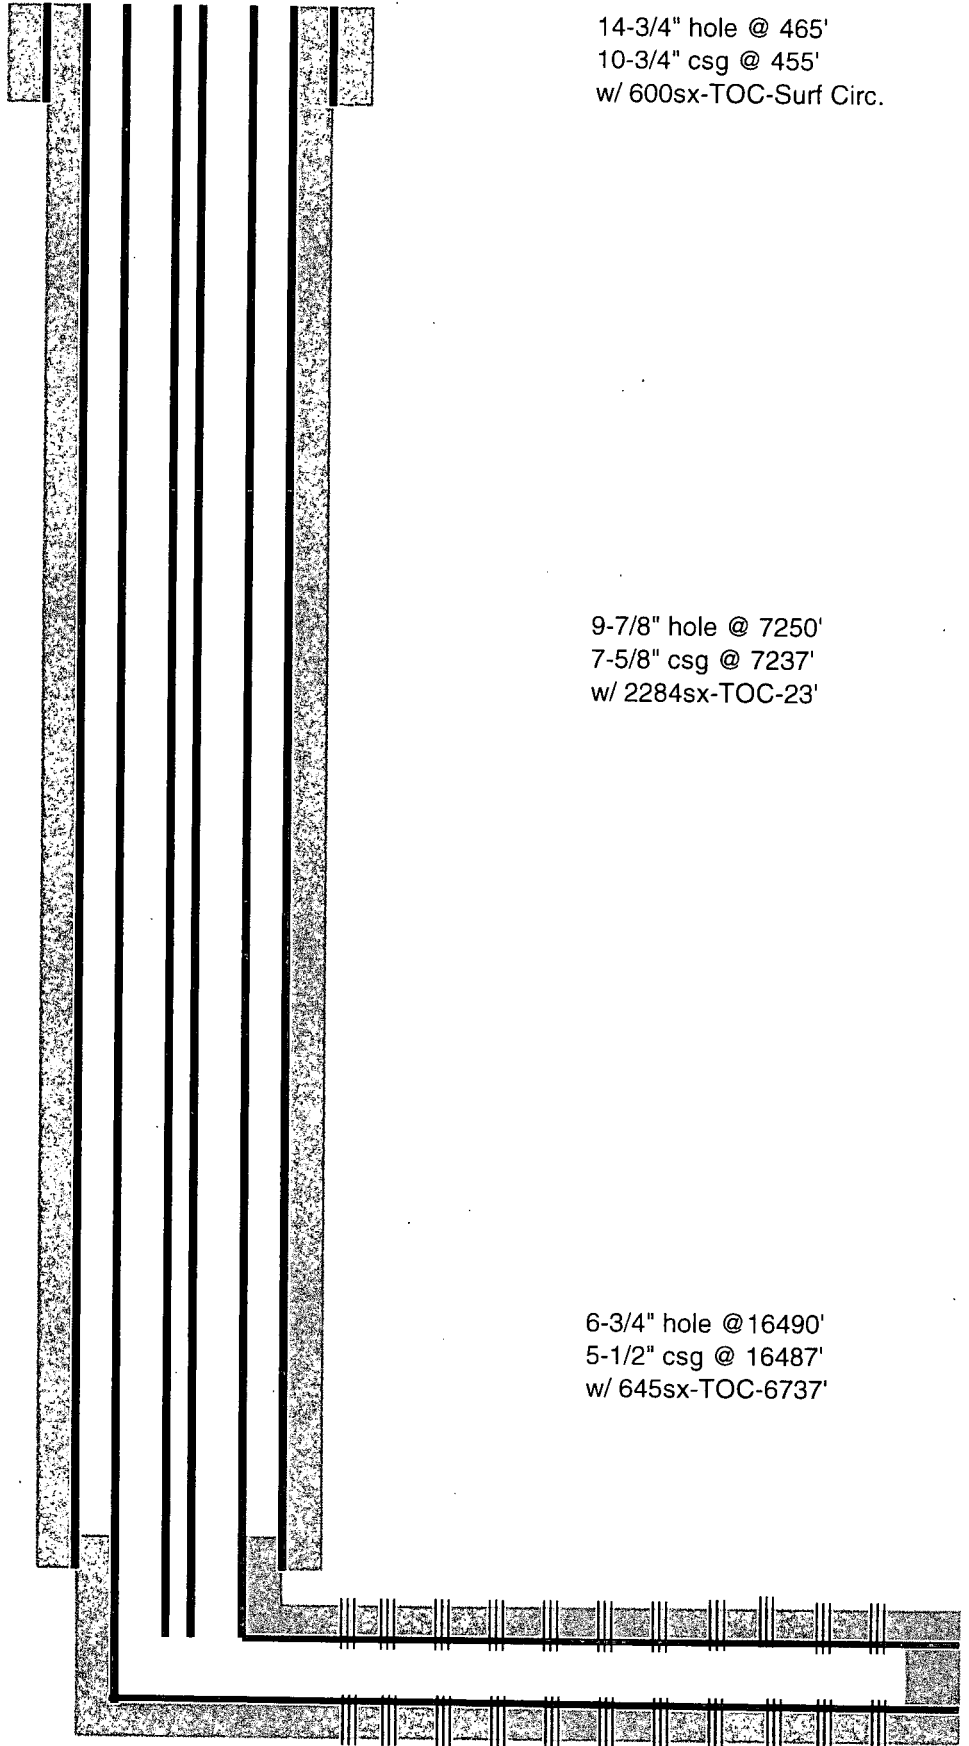

OXY USA Inc.
Refried Beans CC 15-16 State Com 12H
API No. 30-015-45215

14-3/4" hole @ 465'
10-3/4" csg @ 455'
w/ 600sx-TOC-Surf Circ.

9-7/8" hole @ 7250'
7-5/8" csg @ 7237'
w/ 2284sx-TOC-23'

6-3/4" hole @ 16490'
5-1/2" csg @ 16487'
w/ 645sx-TOC-6737'

2-7/8" tbg w/ gas lift @ 7568'

Perfs @ 7899-16356'

TD- 16490'M 7804'V