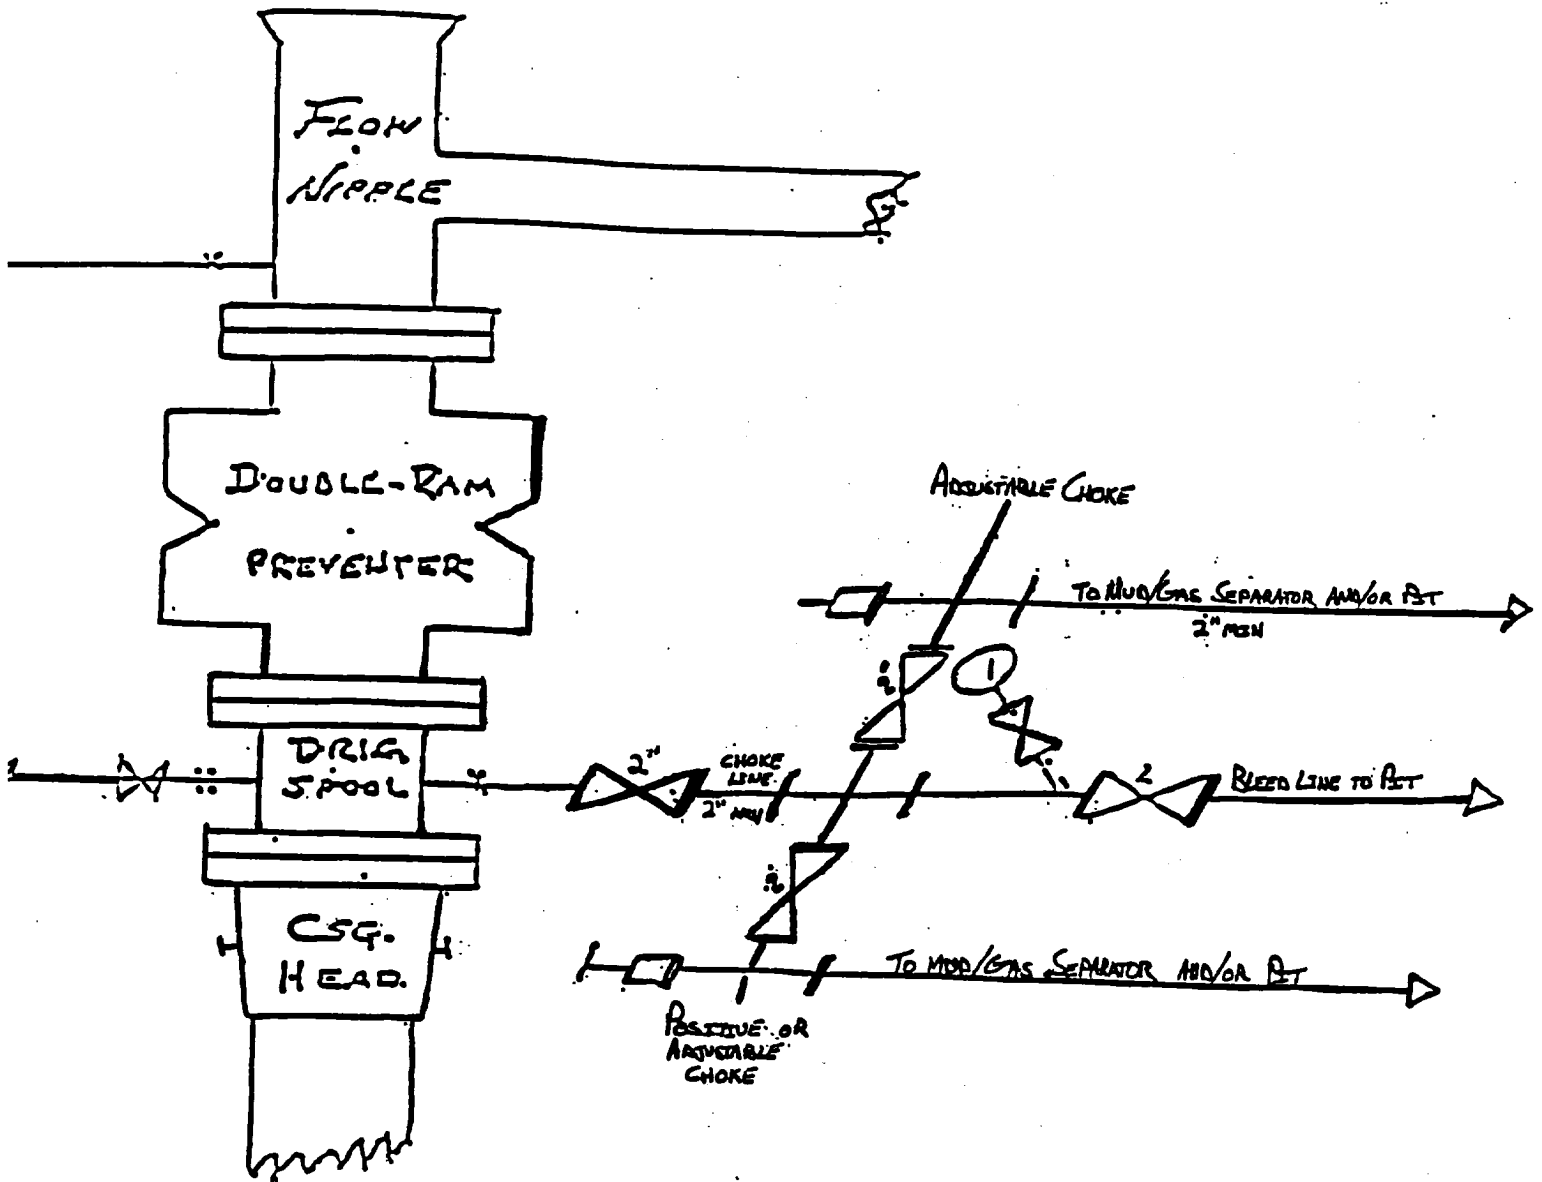

BLow OUT PREVENTER AND CHOKE MANIFOLD

10"/900 Cameron SS Space Saver
3000# Working Pressure
3000# Working Pressure Choke Manifold